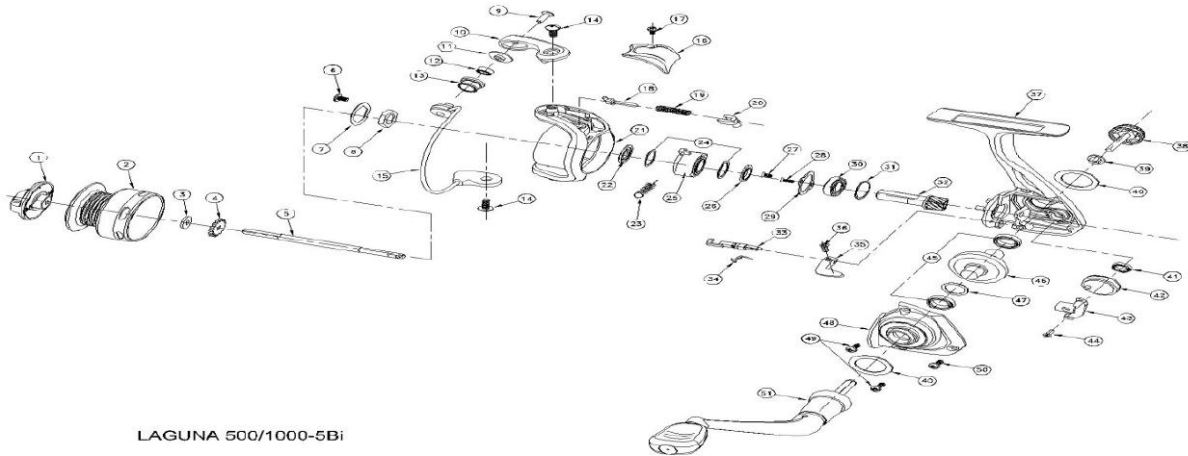

Please order by parts number, not key number
 Veuillez indiquer le numéro de la pièce (Non "Key" No.)

SPINNING REEL

LAGUNA 500/1000-5Bi

LAGUNA 500/1000-5Bi

KEY NO.	PARTS NAME	PARTS NO.
1	Drag Knob Assembly	WD0-2101
2	Spool Assembly (500 size)	WD0-2201
3	Washer	W44-5501
4	Click Gear	W44-5601
5	Main Shaft	W79-6201
6	Screw	W44-7201
7	Rotor Nut Holding Plate	W44-7601
8	Rotor Nut	W77-1501
9	Screw	W75-3701
10	Bail Arm	W79-6302
11	Collar	W79-6401
12	Ball Bearing	W51-8501
13	Line Roller	WD0-0501
14	Screw	W77-0801
15	Bail Assembly	W79-8901
16	Rotor Cover	W79-6702
17	Screw	W44-6401
18	Bail Spring Shaft	W44-7101
19	Bail Spring	W44-7001
20	Bail Spring Holder	W79-6801
21	Rotor	WD0-2301
22	Collar	W79-9101
23	Anti-reverse Pawl Spring	W79-9201
24	Washer	W75-1601
25	Roller Clutch	W79-9301
26	Collar	W79-9401
27	Screw	W79-7301
28	Screw	W44-6401
29	Bearing Retainer	W79-9501
30	Ball Bearing	W79-7501
31	Collar	W44-8501
32	Pinion Gear	W79-7601
33	Anti-reverse Cam	W79-7801
34	Anti-reverse Cam Spring	W79-7901
35	Anti-reverse Lever	W79-9601
36	Screw	W75-3301
37	Body	WD0-2401
38	Handle Screw	W79-8102
39	Collar	W34-4701
40	Ball Bearing	WD0-2501
41	Oscillating Gear	W45-0101
42	Oscillation Slider	W79-8201
43	Screw	W45-0301
44	Ball Bearing	W57-5401
45	Drive Gear	W79-8301
46	Washer	W75-4201
47	Side Cover	WD0-2601
48	Screw	W75-4601
49	Screw	W34-0401
50	Handle Assembly	WD0-2701

**AD - LAGUNA 1000-5Bi
 SPECIAL PARTS**

2	Spool Assembly	WD0-2801
---	----------------	----------