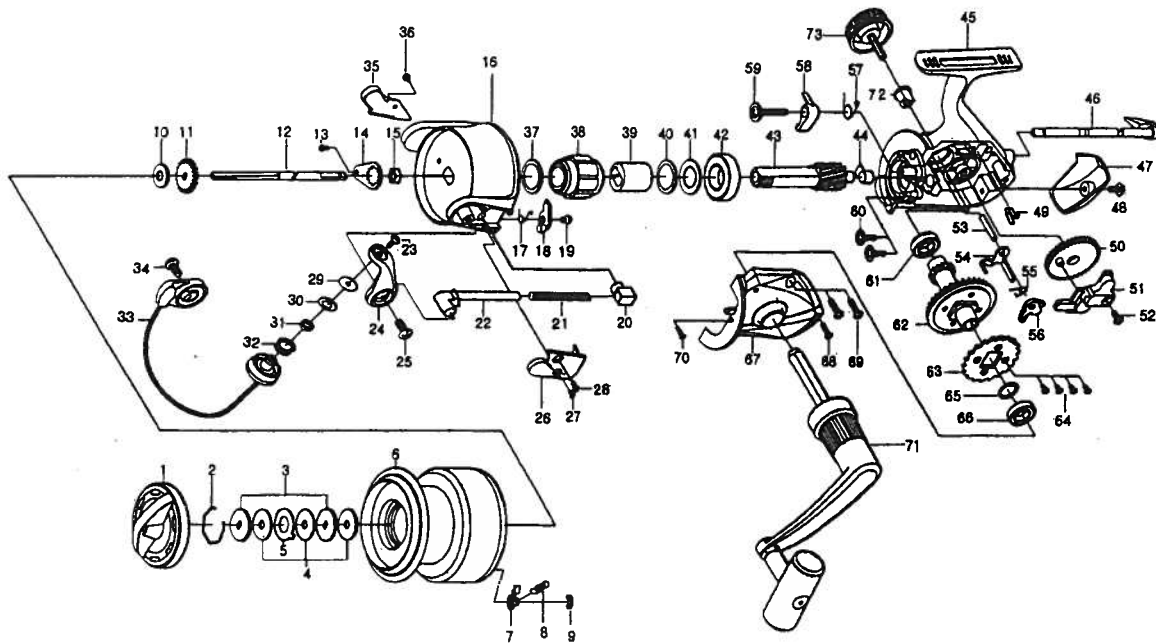

LAGUNA 4500 / 5000

Key No.	Parts No.	Parts Name
1	E54-5501	DRAG KNOB
2	171-7701	DRAG WASHER RET
3	L03-1301	KEY WASHER
4	373-3711	DRAG WASHER
5	B89-9501	EARED WASHER
2-9	E54-5201	SPOOL
2-9	E54-6601	SPOOL (EXTRA)
7	B07-8201	CLICK PAWL
8	145-2101	CLICK SPRING
9	320-1402	CLICK RET
10	L00-3400	SPOOL WASHER
11	L02-1401	CLICK GEAR
12	E54-3301	MAIN SHAFT
13	L01-1702	ROTOR NUT HOLD PLT SCREW
14	F58-9801	ROTOR NUT HOLD PLT
15	340-8301	ROTOR NUT
16	E54-3601	ROTOR
17	F72-3301	BAIL TRIP LEVER SPRING
18	F71-2601	BAIL TRIP LEVER
19	E80-0802	BAIL TRIP LEVER SCREW
20	E80-8901	BAIL SPRING HOLDER
21	E54-3901	BAIL SPRING
22	E80-8706	BAIL SPRING SHAFT
23	F60-7301	LINE ROLLER SCREW
24	E54-4001	BAIL ARM
25	E00-7601	BAIL ARM SCREW
26	E54-4101	BAIL SPRING COVER
27	G25-7301	BAIL SPRING COVER SCREW A
28	E24-8101	BAIL SPRING COVER SCREW B
29	F44-6302	LINE ROLLER COLLAR
30	F44-6202	LINE ROLLER WASHER
31	F05-5601	BALL BEARING A
32	F45-4902	LINE ROLLER
33	E54-4201	BAIL
34	E00-7601	BAIL HOLDER SCREW
35	E54-4401	BAIL HOLDER COVER
36	E24-8101	BAIL HOLDER COVER SCREW
37	F71-1801	ROLLER CLUTCH WASHER
38	F72-2601	ROLLER CLUTCH
39	F70-9801	SPACING SLEEVE

LA5000 SPECIAL PARTS

Key No.	Parts No.	Parts Name
2-9	E54-6001	SPOOL
2-9	E54-6901	SPOOL (EXTRA)