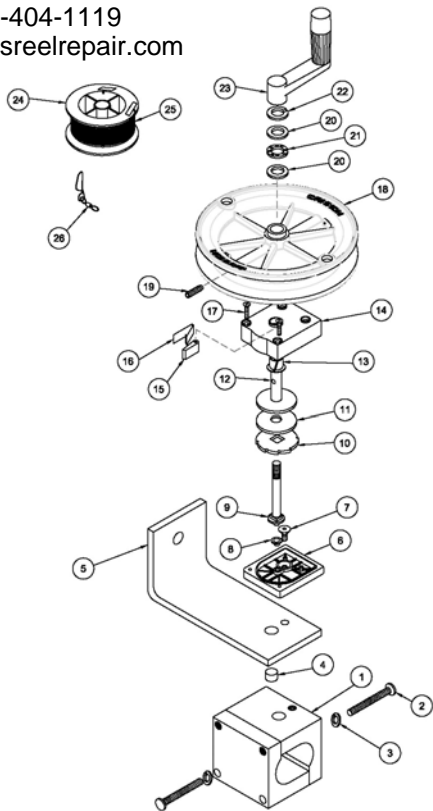

Kite Teaser Reel

BILL OF MATERIALS			
ITEM	PART NO.	DESCRIPTION	QTY
1	1819472	ASY HDW CLAMP BLOCK (FIN)	2
2	9040250	HDW BOLT 1/4-20 X 2 HEX HEAD	4
3	9950357	LOCKWASHER-SPLIT 1/4 (S/S)	4
4	9250240	HDW PIN DOWEL 3/8 X 3/8	1
5	1860004	ASY MOUNT KITE REEL (FIN)	1
6	1821482	HSG CLUTCH PRR	1
7	9280581	HDW SCR 3/8 16X1 FLT HD SOCKET	1
8	9010070	HDW BEARING BRASS	1
9	1800757	ASY SHAFT DRIVE PRR	1
10	0467694	HDW RATCHET BRAKE FACE	1
11	1264670	ASY CLUTCH PAD SM HOLE	1
12	1800756	ASY REEL SHAFT PRR	1
13	9010010	HDW BEARING SHORT NYLINER 5/8"	1
14	1821497	HSG COVER CLUTCH HSG PRR	1
15	9100160	DOG RATCHET	1
16	9400070	HDW SPRING DOG	1
17	9370220	HDW SCR #10-1 1/4 FH TYPE A SS	4
18	3397915	REEL, HS, TEASER	1
19	3393412	SCREW SET 5/16-18X1 SS HDP	1
20	9010310	HDW WASHER, THRUST	2
21	9010280	HDW BEARING, THRUST	1
22	9430130	HDW WAS 3/8 IN SPLIT LOCK SS	1
23	0902000	ASY HDW HANDLE CRANK UT/PRR	1
24	1815395	ASY LINE DACRON 150' SPOOL	1
25	0608018	HDW RUBBER BAND 3 1/2" #19	1
26	9100620	HDW SNAP SWIVEL 4/0-37 MARLIN	1