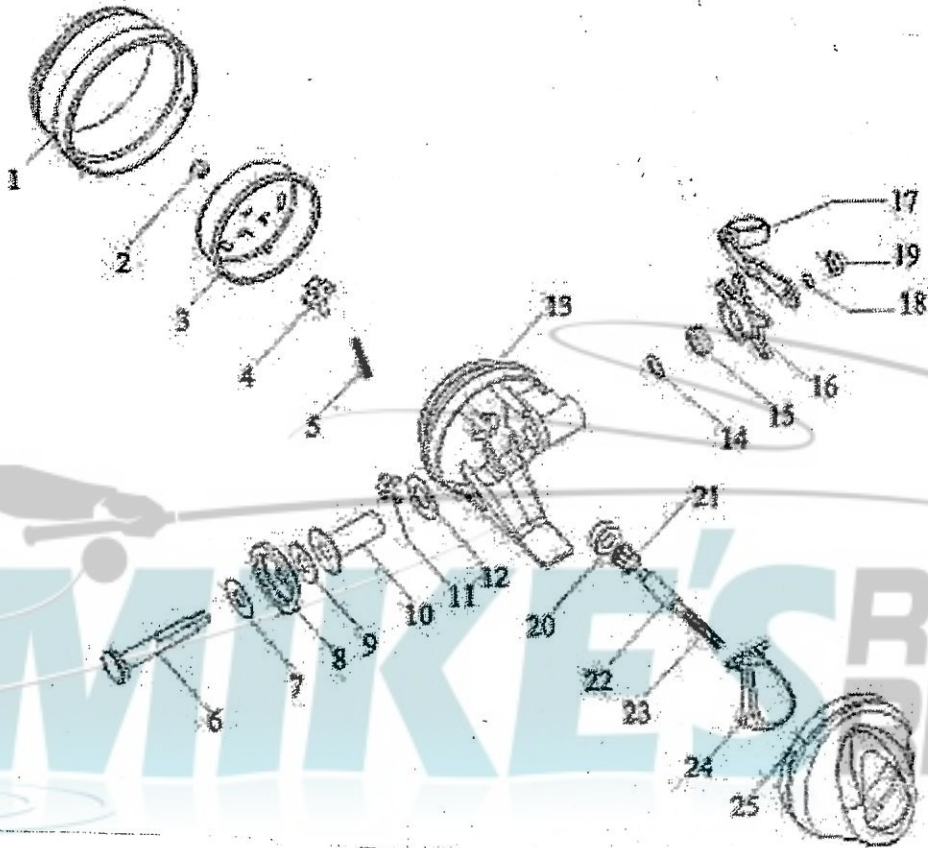

Red Body w/silver cone

JOHNSON

SCORPION

PARTS LISTING FOR JOHNSON SCORPION

NO	PART DESCRIPTION	SAP	NO	PART DESCRIPTION	SAP
1	ALU. CONE	1135794	14	DRAG METAL WASHER	1136967
2	ROTOR NUT	1135795	15	DRAG SPRING	1136968
3	ROTOR ASSY	1135796	16	STAR ASSY	1136969
4	ROTOR SWING ARM	1135797	17	CRANK HANDLE ASSY	1136970
5	ROTOR SWING ARM SPRING	1135798	18	HANDLE SPRING SPACER	1097978
6	MAIN GEAR SHAFT	1136959	19	HANDLE NUT	1136971
7	DRAG WASHERS	1136960	20	PINION SHAFT BEARING	1136972
8	MAIN GEAR	1136961	21	PINION GEAR	1136973
9	DRAG WASHER	1136962	22	PINION SHAFT	1136974
10	MAIN GEAR SLEEVE	1136963	23	PINION SHAFT SPRING	1136975
11	A/R PAWL	1136964	24	THUMB BUTTON	1136976
12	DRAG WASHER	1136965	25	GEAR BOX COVER	1136977
13	FRAME	1136966			