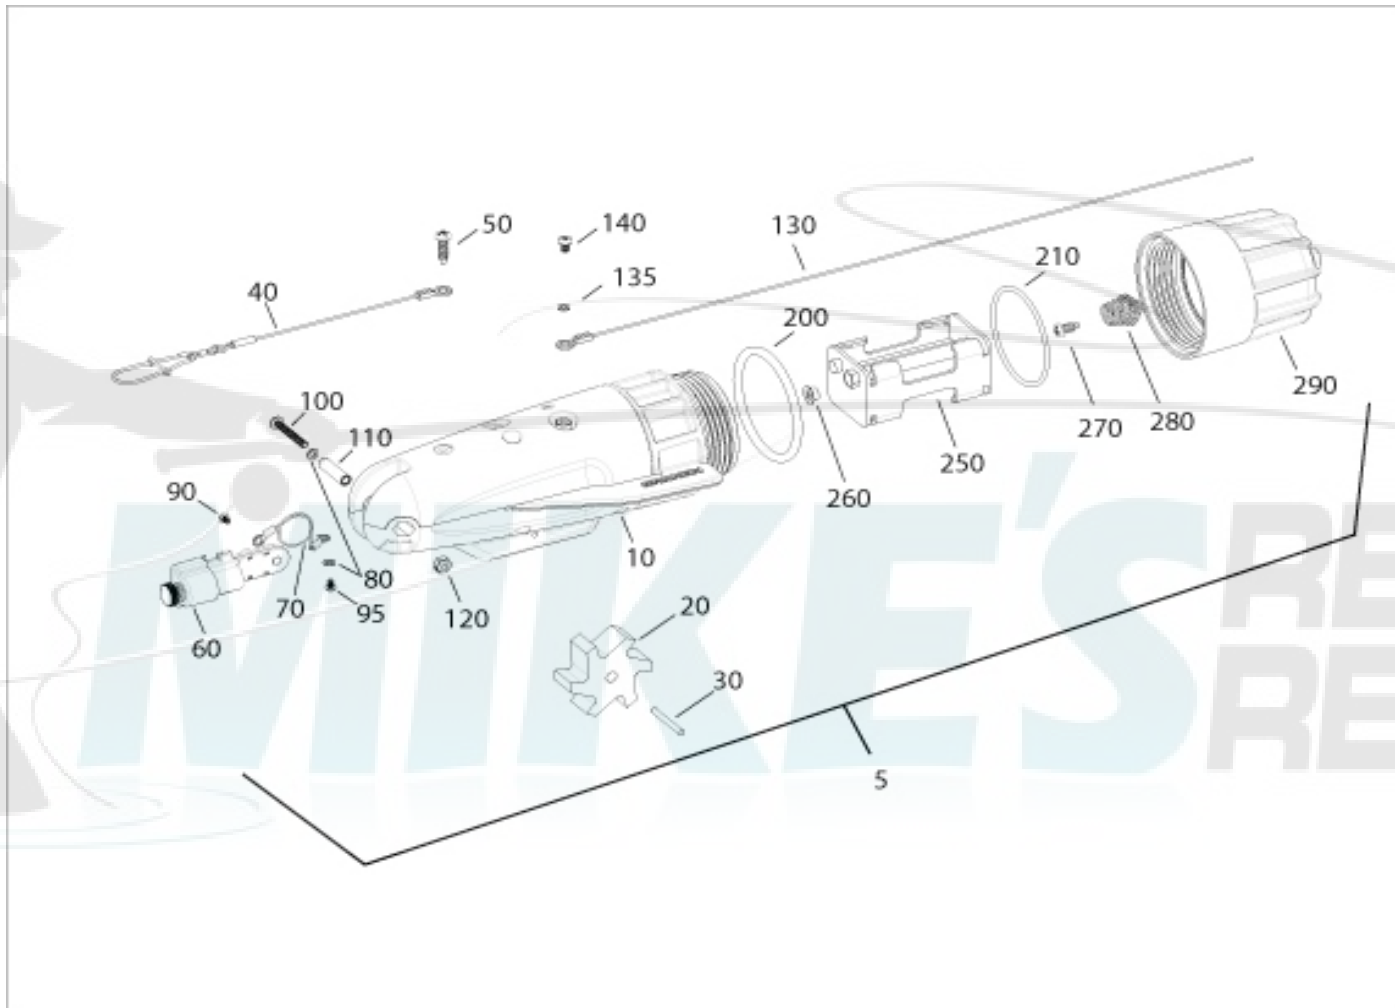

INTELLITROLL™

1903100

In the U.S.A., replacement parts may be ordered directly from CANNON Parts Dept., 121 Power Drive, Mankato, Minnesota 56001. In Canada, parts may be ordered from any of the Canadian Authorized Service Centers shown on the enclosed list. Be sure to provide the MODEL and SERIAL numbers of your downrigger when ordering parts. Please use the correct part numbers from the parts list. Payment for any parts ordered from the CANNON parts department, may be by cash, personal check, Discover Card, MasterCard or VISA. To order, call 1-800-227-6433 or FAX 1-800-527-4464.