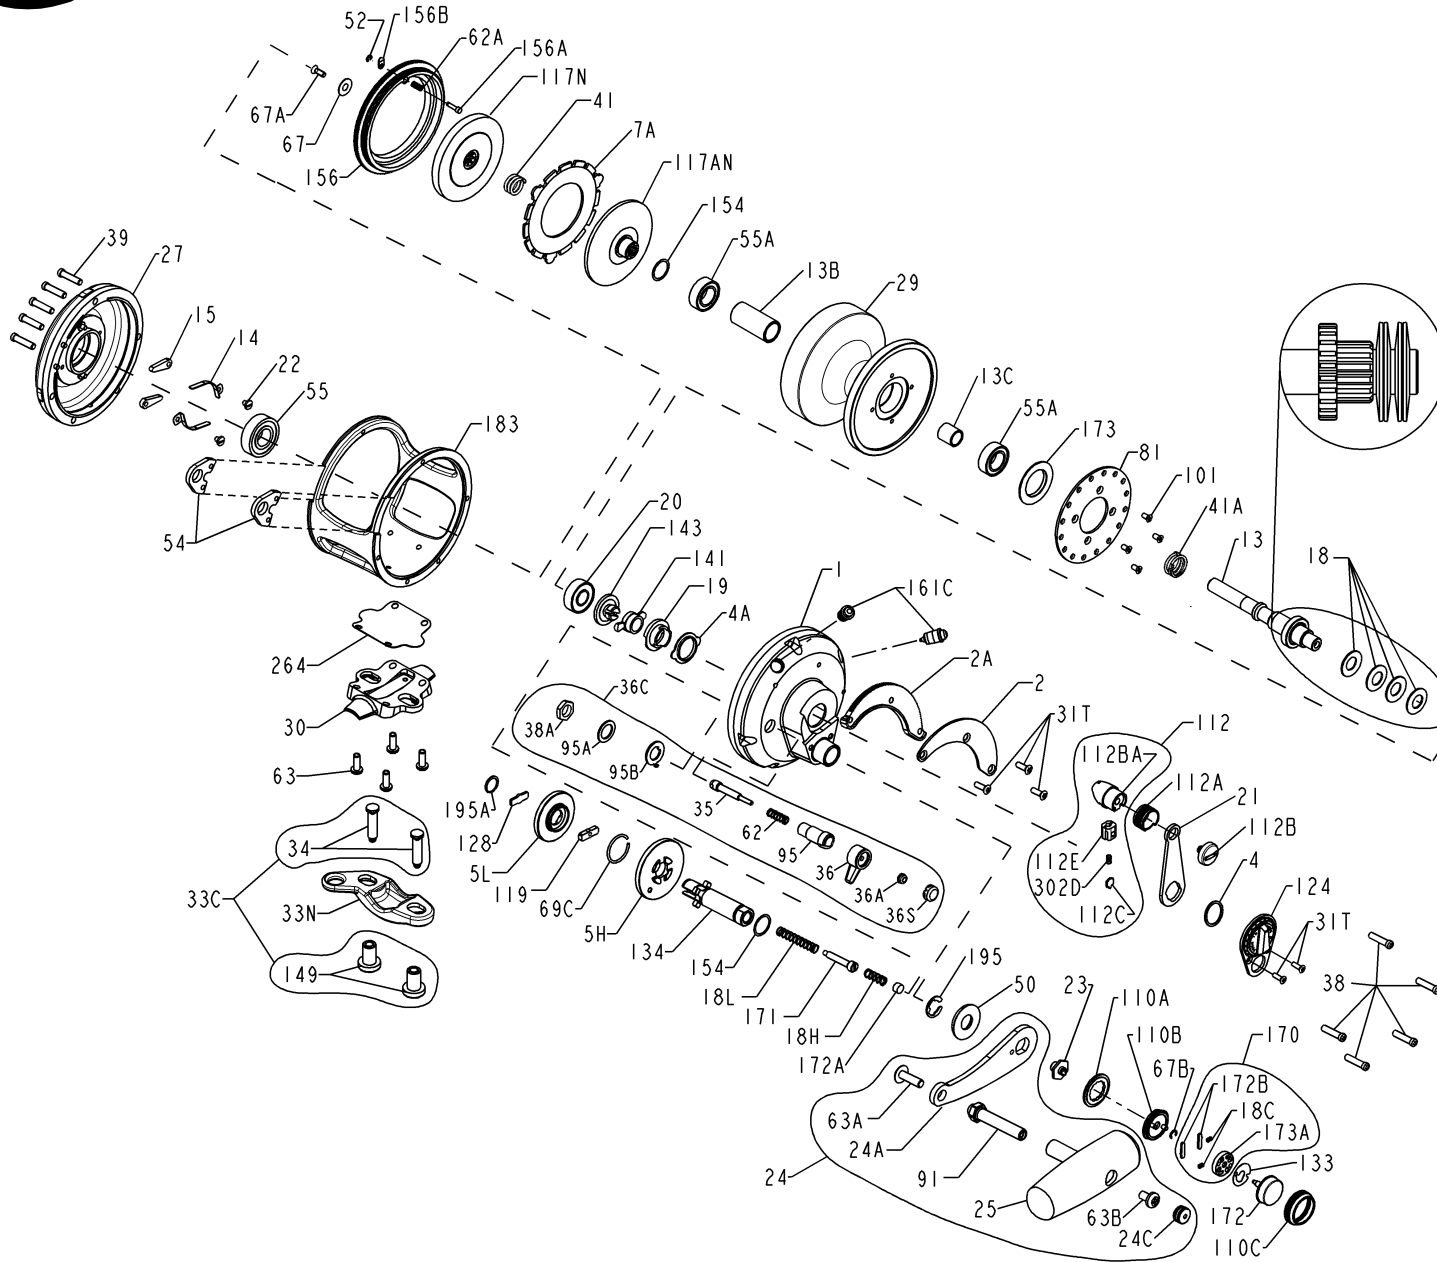

PARTS LIST FOR MODEL 30VSX REEL PART NO: 1151031

1231461
407-30VSX Rev 7
E3710 10-1-10

KEY NO.	DESCRIPTION
1	1-30VS R. S. Plate Assembly
2	2-30VS Quadrant Ring
2A	2A-30VS Quadrant Spacer
4	4-12LT Thrust Washer
4A	4-30VS Cam Bushing
5H	5-30VSHS High Main Gear
5L	5-30VSLS Low Main Gear

PART NO.	DESCRIPTION
1180415	
1180592	
1180655	
1180748	
1180752	
1180815	
1180816	

KEY NO.	DESCRIPTION
7A	7A-30VS Metal Drag Washer
13	13-30VSX Pinion Gear
13B	13B-30VS Pinion Gear Sleeve
13C	13B-70 Spool Sleeve
14	14-16S Dog Spring (2 req)
15	15-50 Dog (2 req)

PART NO.	DESCRIPTION
1181032	
1191098	
1191124	
1181371	
1181388	
1181425	

KEY NO.	DESCRIPTION
18	18-30TW Clutch Spring (4 req)
18C	18C-15KG Spring (2 req)
18H	18H-30VS Shift Spring (Heavy)
18L	18L-30VS Shift Spring (Light)
19	19-30VS Drag Cam
20	20-704 Ball Bearing