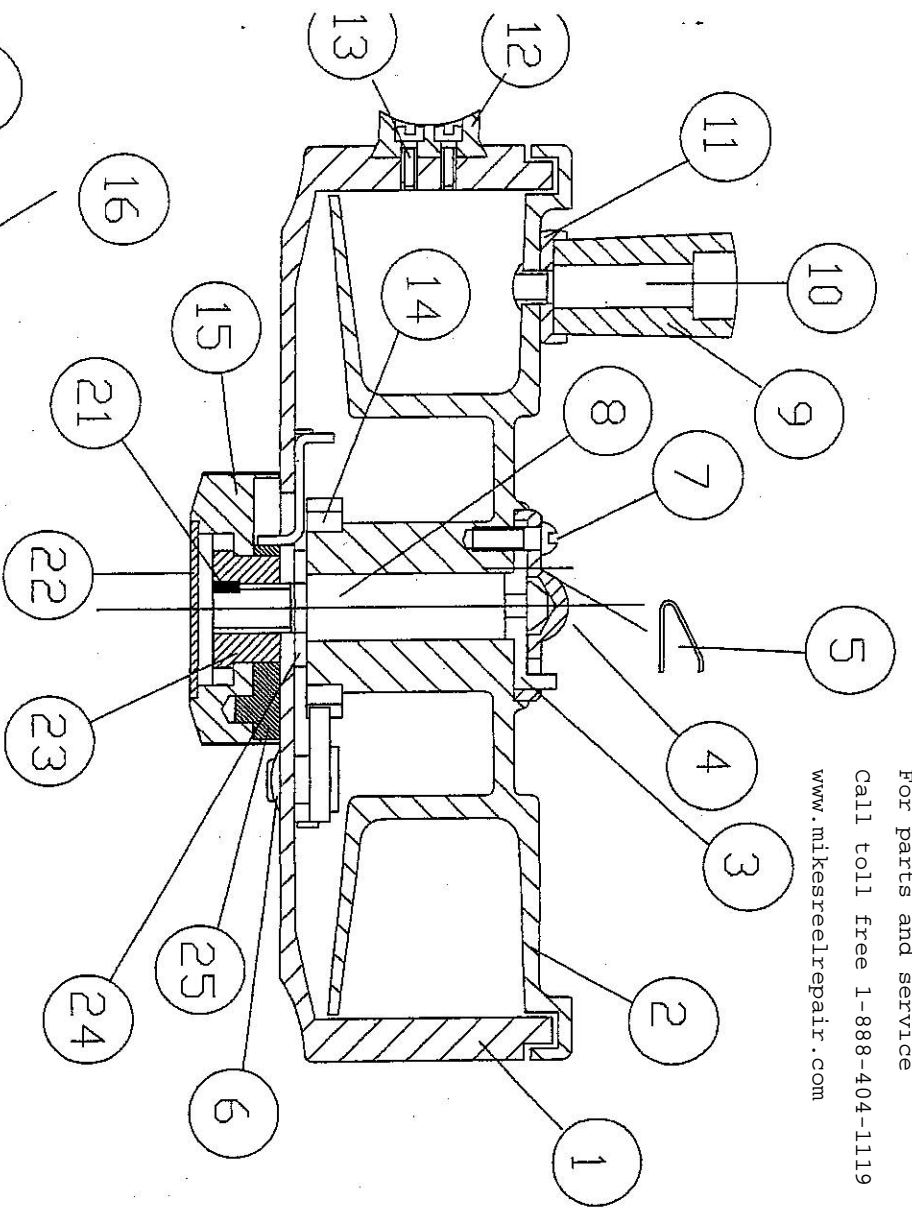

For parts and service

Call toll free 1-888-404-1119

www.mikesreelrepair.com

KEY	
1	Frame
2	Drum
3	Latch bar
4	Latch cover
5	Latch spring
6	Tongue stud washer
7	Latch screw 2off
8	Spindle
9	Handle knob
10	Handle wire
11	Handle cup
12	Back
13	Back screw 2off
14	Checkwheel
15	Reg button
16	Reg plate
17	Spring stud 2off
18	Check spring 2off
19	Tongue stud 2off
20	Tongue 2off
21	Rivet
22	Badge
23	Spindle locknut
24	Spindle washer
25	Reg. Cam

For parts and service

Call toll free 1-888-404-1119

www.mikesreelrepair.com

MODIFICATION	DATE	ITEM	MATERIAL
Δ		VISCOUNT	
Δ			
Δ			
Δ			

DATE	11.1.01	DRAWN BY	I.W.E
BIN NO		SCALE	

HOUSE OF HARDY  
ALNWICK