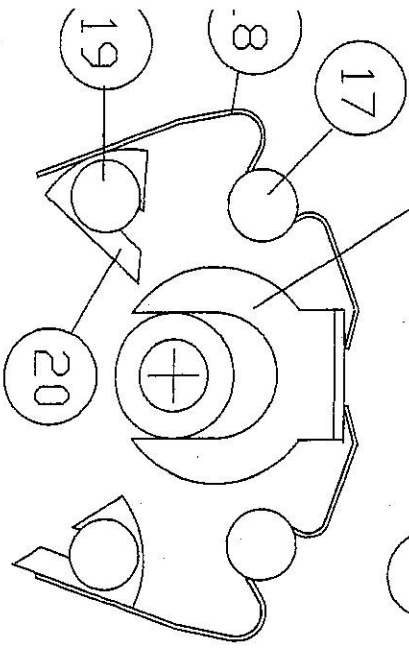

For parts and service

Call toll free 1-888-404-1119

www.mikesreelrepair.com

KEY	
1	Frame
2	Drum
3	Latch bar
4	Latch cover
5	Latch spring
6	Tongue stud washer
7	Latch screw 2off
8	Spindle
9	Handle knob
10	Handle wire
11	Handle cup
12	Back
13	Back screw 2off
14	Checkwheel
15	Reg button
16	Reg plate
17	Spring stud 2off
18	Check spring 2off
19	Tongue stud 2off
20	Tongue 2off
21	Rivet
22	Badge
23	Spindle locknut
24	Spindle washer
25	Reg. Cam

For parts and service

Call toll free 1-888-404-1119

www.mikesreelrepair.com

MODIFICATION	DATE	ITEM	MATERIAL
Δ		VISCOUNT	
Δ			
Δ			
Δ			

DATE	11.1.01	DRAWN BY	I.W.E
BIN NO		SCALE	

HOUSE OF HARDY  
ALNWICK