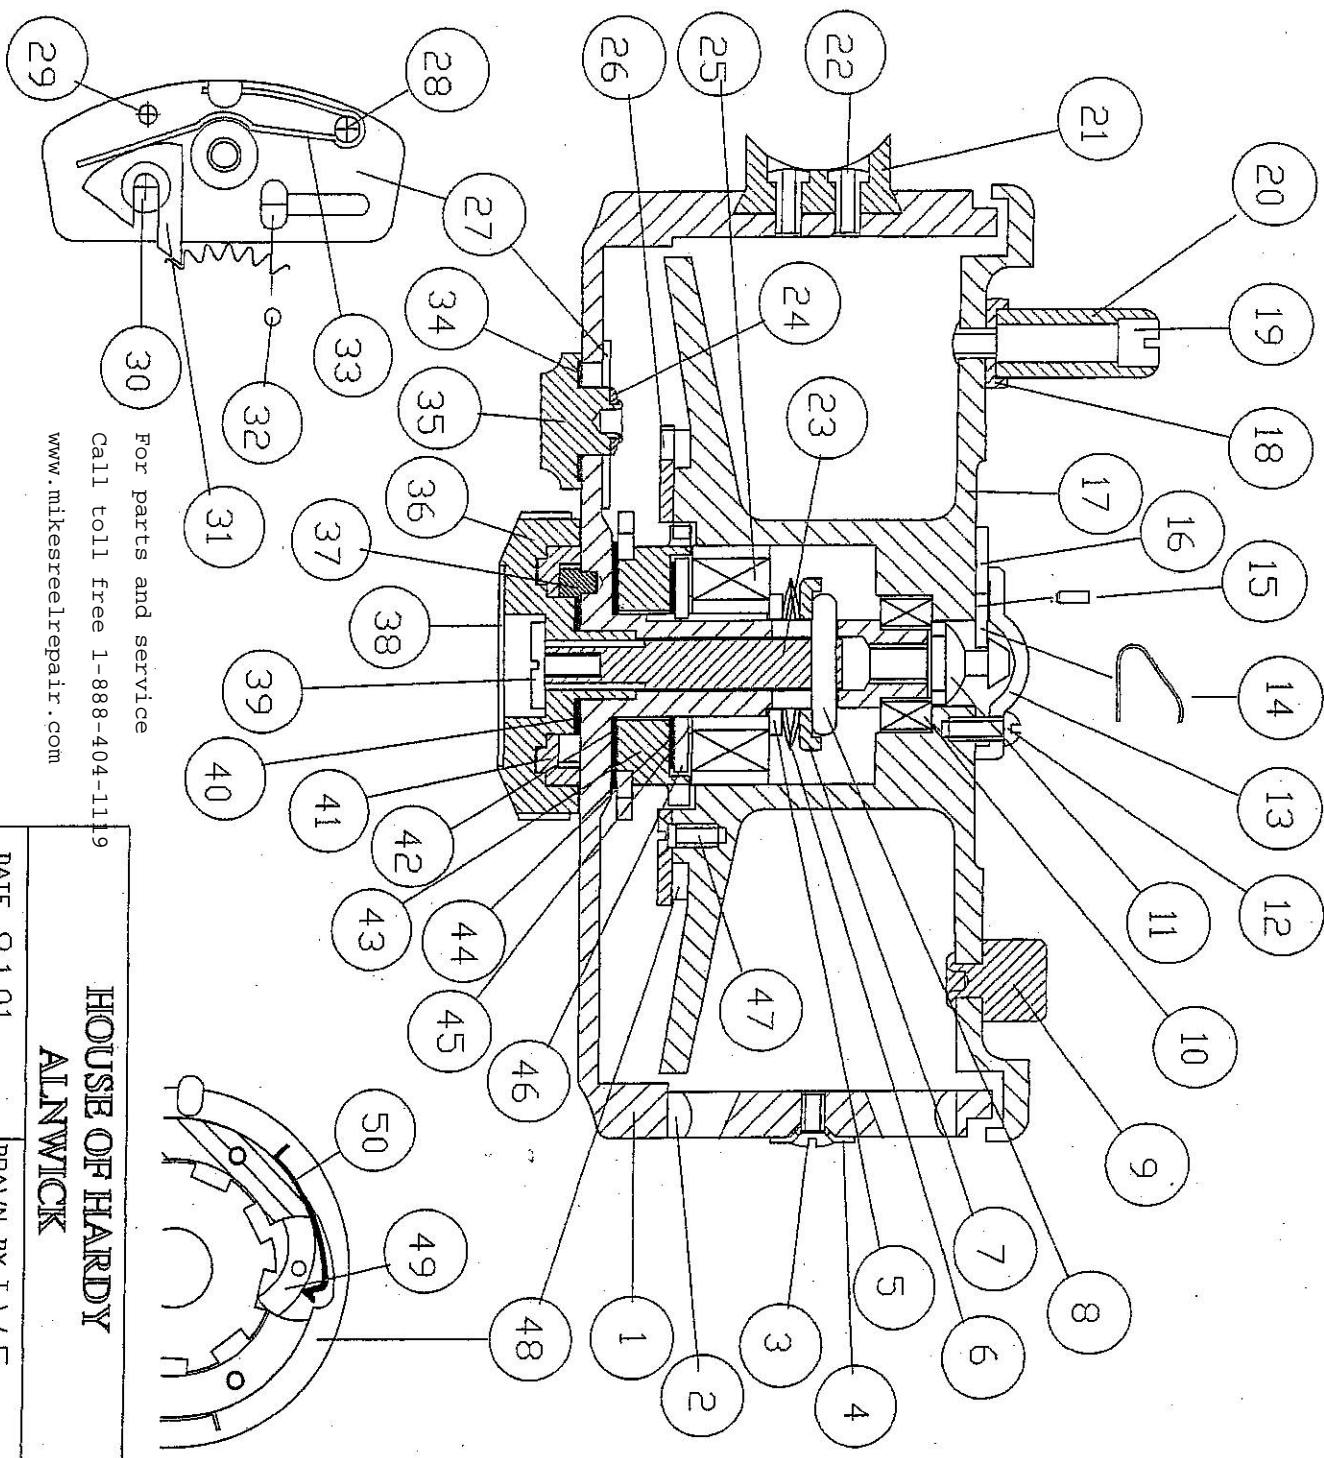

ILD SOVEREIGN

KEY

Frame
Lineguard screw
Lineguard plate
Tension washer
Disc spring
Cup washer
Draw pin
Counterbalance
Top bearing
Spindle head screw
Latch cover screw
Latch cover
Latch spring
Latch stud
Latch bar
Drum
Handle cup
Handle wire
Handle knob
Back
Back screw/stud 2 off
Draw bar
Tongue stud washer
Lower bearing
Cover plate
Optional check plate
Spring stud
Stop stud
Tongue stud
Tongue
Ball
Check spring
Friction washer
Optional check button
Reg adjusting button
Reg button spring
Reg button cover
Stop screw
Friction washer
Reg button insert
Friction washer
Check wheel assembly
Friction washer
Stepped washer
Stepped washer
Cover screw 3off
Selector ring
DOG
Dog spring

For parts and service
 Call toll free 1-888-404-1119
www.mikesreelrepair.com

HOUSE OF HARDY
 ALNWICK
 DATE 8.1.01
 DRAWN BY I.W.E.