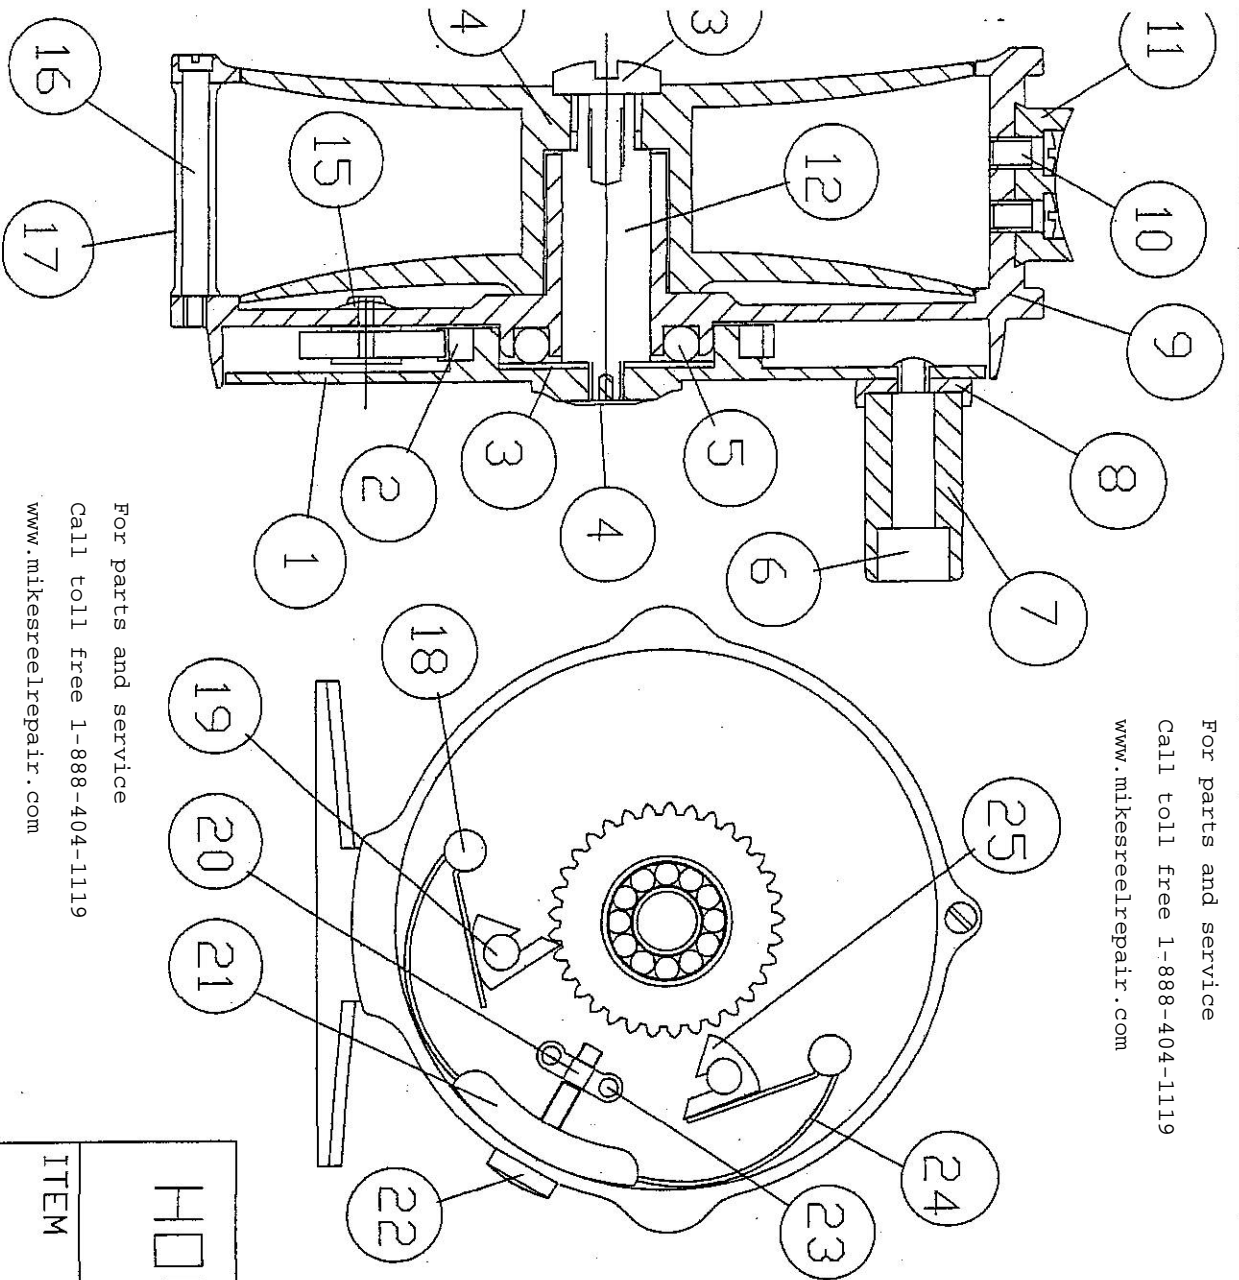

For parts and service
 Call toll free 1-888-404-1119
 www.mikesreelrepair.com

For parts and service
 Call toll free 1-888-404-1119
 www.mikesreelrepair.com

KEY	
1	Plate
2	Checkwheel
3	Spindle washer
4	Spindle end cap
5	Ball 12 off
6	Handle wire
7	Handle knob
8	Handle cup
9	Frame
10	Back screw 2off
11	Back
12	Spindle
13	Locking screw
14	Drum
15	T/stud washer 2off
16	L/G Pillar screw
17	L/G Pillar
18	Spring stud 2off
19	Tongue stud 2off
20	Keeper
21	Reg block
22	Reg wire
23	Keeper stud 2off
24	Check spring 2off
25	Tongue 2off

HOUSE OF HARDY
 ALNWICK

ITEM BOUGLE

DATE DRAWN BY I.W.E