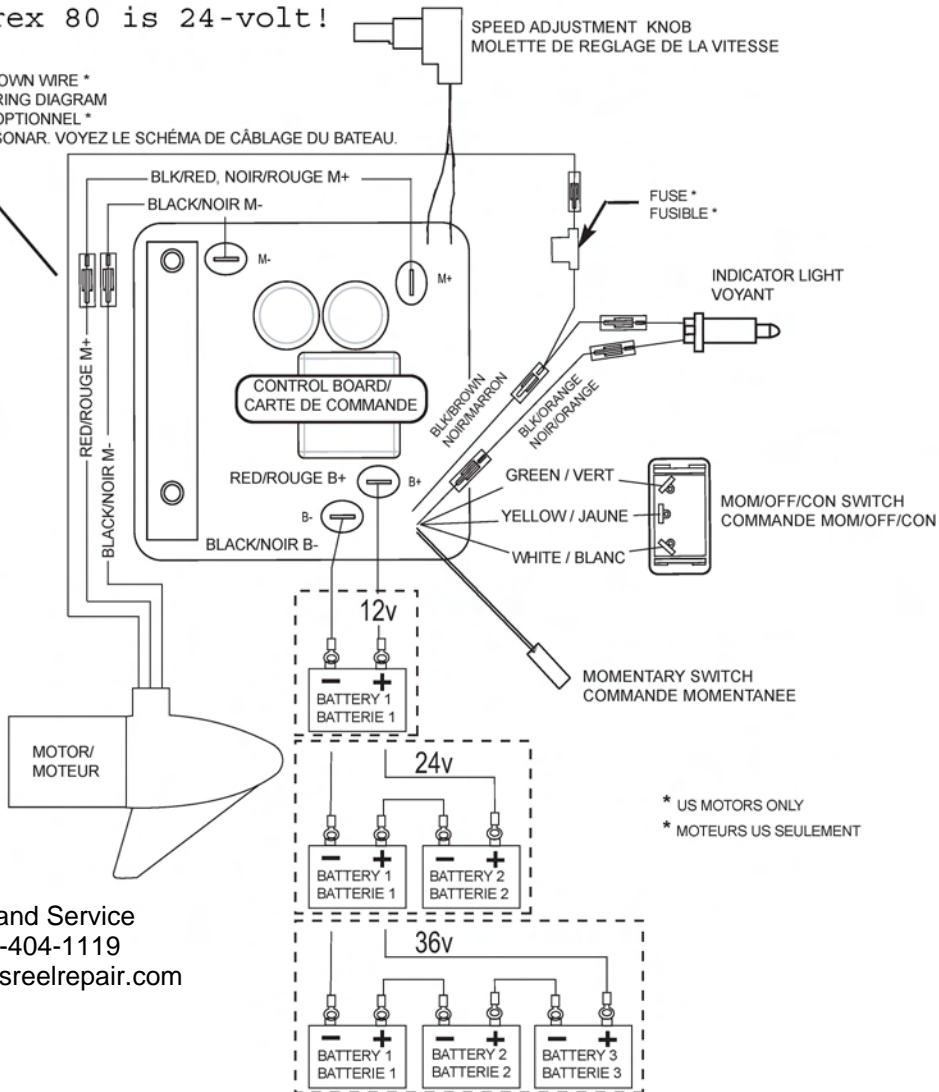

* This item is part of an assembly. This item cannot be sold separately due to machining and /or assembly that is required.

P/N 2284901

REV. B

ECN 30867

5-08

Fortrex 80 is 24-volt!

OPTIONAL BROWN WIRE *
SEE BOAT WIRING DIAGRAM
FIL MARRON OPTIONNEL *
ÉQUIPÉS DE SONAR. VOYEZ LE SCHÉMA DE CÂBLAGE DU BATEAU.