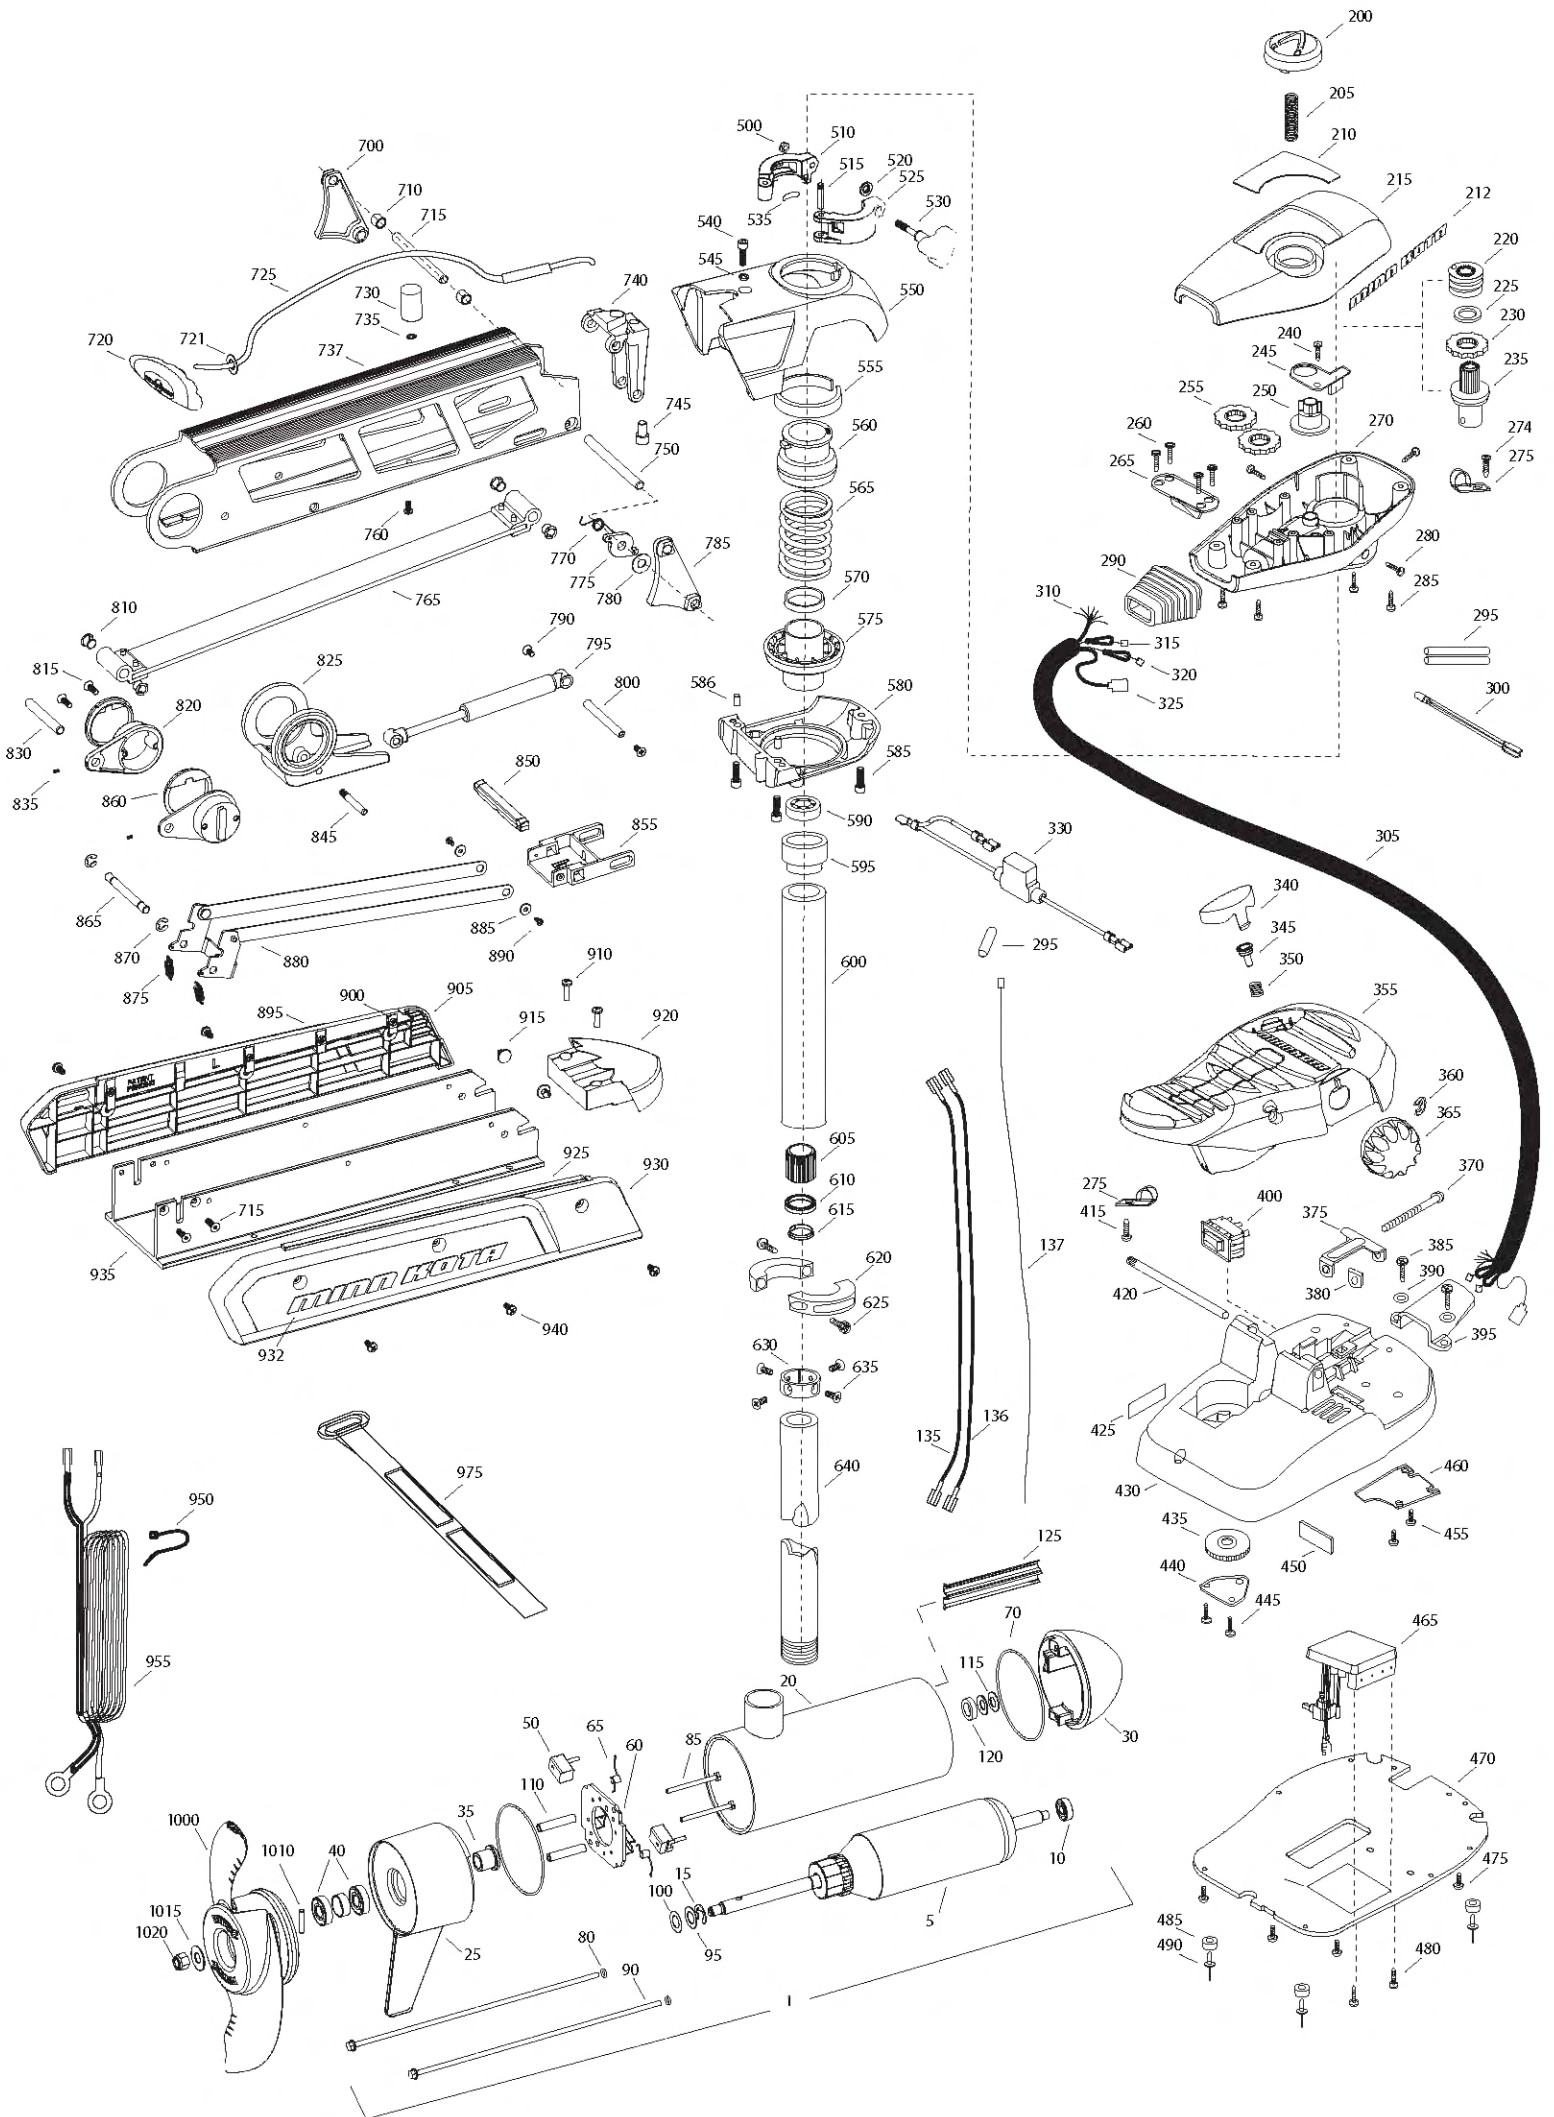

FORTREX 80
80 LBS THRUST
24 VOLT 56 AMPS
45" SHAFT

for use with "AI" serial numbers
3-year warranty from the date of purchase

For Parts and Service
Call 1-888-404-1119
www.mikesreelrepair.com

Item	P/N	Description	Qty	Item	P/N	Description	Qty	Item	P/N	Description	Qty	Item	P/N	Description	Qty
1	2316216	24V Motor 45" FW	1	315	2267505	Cable assembly, right, 5'	1	590	2266000	Bearing, ball, steel	1	915	2286700	Plug, spacer	2
	2326240	24V Motor US2 45"	1	320	2267515	Cably assembly, left, 5'	1	595	2266260	Bearing race	1	920	2283900	Ramp, motor	1
5	2-100-214	Armature assembly	1	325	2211410	Cable extension, US2 175"	1	600	2992085	Tube w/ bearing race 21"	1	■	2993920	Sideplate assembly, short, right, fw	1
10	140-010	Bearing	1	330	2218200	Fuse holder assembly US2 only	1	605	2267307	Bushing outer tube	1	925	2288620	Support, left sideplate	1
15	788-040	Retaining ring	1					610	2266116	Bearing, Cartridge	1	930	2283920	Sideplate, short, right, fw	1
20	2-200-160	Center housing assembly		340	2993705	Push button w/ magnet	1	615	2266001	Bearing, split ring	1	832	2285500	Decal, Sideplate, fw	2
25	2-300-160	Brush end housing assembly	1	345	2260810	Clip, reed sensor	1	620	2261622	Collar half	2	935	2281902	Base extrusion short	1
30	421-276	Plain end housing assembly STD	1	350	2302732	Spring, pedal button	1	625	2263453	Screw, 1/4-20 x 1 SHCS	2	940	2323405	Screw 1/4-20 x 1/2	6
	9421-288	Plain end housing US2 45"	1	355	2994496	Foot pedal w/ plug	1	630	2071560	Collar, Tube	1	950	2256300	Tiewrap	1
35	144-017	Flange bearing	1	360	2263000	E-ring, knob	1	635	2223468	Screw 8-32 x 7/16 flt hd	4	955	2261238	Leadwire	1
40	880-025	Seal	2	365	2280115	Knob, speed control VARS	1	640	2032003	Tube 45"	2				
50	188-094	Brush	2	370	2263466	Screw 1/4-20 x 2	1	■	2991746	Mount, Fortrex, short	1	975	2263804	Strap hold down	1
60	2-600-148	Brush plate assembly	1	375	2263210	Bracket, conduit adjustment	1	700	2280800	Link, bowguard mount, left	1				
65	975-041	Brush spring	2	380	2263140	Nylock keeper	1	710	2287302	Bushing, upper pins	2	■	1378132	Propeller kit WW2	
70	701-043	O-ring, motor	2	385	2372100	Screw 8-18 x 5/8	2	715	2282600	Pin, 7/16 x 4 7/8	1	■	2994876	Propeller bag assy	
80	701-009	O-ring, thru-bolt	2	390	2261714	Washer, max foot pedal	2	720	2880400	Pull grip assembly	1	1000	2331160	Propeller WW2	1
85	830-027	Screw, 10-32 x 2	2	395	2265115	Boot, foot pedal	1	721	2151700	Washer	1	1010	2262658	Drive pin, large	1
90	830-094	Thru-bolt	2	400	2254031	Switch, mom/off/con	1	725	2771601	Rope assembly	1	1015	2091701	Washer, prop, large	1
95	990-051	Washer, steel	2	415	2332103	Screw 6-20 x 3/8	1	730	2281515	Spacer, inner arm	1	1020	2093101	Nut, nylock, prop, large	1
100	990-052	Washer, nylatron	2	420	2260511	Pin, pivot, foot pedal	1	735	2281702	Washer, lock 1/4	1				
110	973-025	Spacer, brush plate	2	425	2266610	Decal, on/off switch	1	737	2284202	Outer arm	1	■	2994864	Mounting hardware bag assy	
115	992-010	Washer, Belleville	2	430	2992104	Foot pedal base	1	740	2992302	Rope guide assembly	1				
120	992-045	Spacer, thrust	1	435	2262301	Pully, foot pedal	1	745	2281530	Insert, threaded	1				
125	582-015	Clip, retaining, long, US2 only	1	440	2266401	Cover, pulley	1	750	2282608	Pin, 7/16 x 5 5/32	1				
135	640-015	Leadwire, black	1	445	2301310	Screw 8-18 x 1/2	2	760	2223418	Screw, 1/4-20 x 1/2 BHCS	1				
136	640-119	Leadwire, red	1	450	2266413	Tension Screw	1	765	2993819	Inner arm assembly, short	1				
137	640-315	Groundwire, brown, US2 only	1	455	2332103	Screw 6-20 x 3/8	2	770	2042711	Spring, torsion	1				
				460	2266412	Switch plate, foot pedal	1	775	2283620	Latch, safety	1				
200	2990140	Indicator assembly	1	465	2264054	Control board max 24/36	1	780	2281704	Washer 7/16 nylon	1	For Parts and Service Call 1-888-404-1119 www.mikesreelrepair.com			
205	2282730	Spring, indicator	1	470	2264511	Bottom plate, max	1	785	2280805	Link, bowguard mount, right	1				
210	2285601	Decal, Cover 80#, fw	1	475	2372100	Screw 8-18 x 5/8	5	790	2283410	Screw 1/4-20 x 1/2 PFH	2				
	2285602	Decal, Cover 80# US2, fw	1	480	2223455	Screw 10-32 x 1/2 zp	2	795	2288400	Gas spring (cylinder)	1				
212	2285615	Decal, Control box, fw		485	2265126	Bumper pad, foot pedal	4	800	2282610	Pin, upper, shock	1				
215	2280200	Cover, control box	1	490	2378600	Pop rivet, 3/16 x 3/4 alum	4	810	2280005	Bearing, nyloner 7/16"	4				
220	2232360	Pulley, cable drum	1	■	2991550	Clamp collar assembly	1	815	2283400	Screw, 1/4-20 x 3/4 FHSC	4				
225	2261730	Washer, nylon	1	500	2073102	Nut, 1/4-28 ss	1	820	2281932	Bracket, rear pivot	2				
230	2267800	Gear, indicator	1	510	2071550	Collar clamp, "A" side	1	825	2281500	Yoke, shock mount	1				
235	2996247	Top bearing, pinion drive	1	515	2072621	Pin, knurled	1	830	2282626	Pin, 7/16 x 4 1/2	1				
240	2301310	Screw 8-18 x 1/2	1	520	2071718	Washer #10 nylon retaining	1	835	2283402	Screw, set, 6-32 x 1/4	2				
245	2261905	Bracket, indicator	1	525	2071555	Collar clamp, "B" side	1	845	2282604	Pin, Knurled 5/16 x 2	1				
250	2262221	Indicator, drive	1	530	2281505	Knob - Soft grip, FW	1	850	2283615	Latch bar	1				
255	2267800	Gear, indicator	2	535	2075120	Pad, urethane, depth collar	1	855	2283610	Bracket - latch/strap, rope pull	1				
260	2223430	Screw 8 x 3/4	4	540	2263422	Screw 5/16-18 x 1	1	860	2287300	Bushing, rear pivot	2				
265	2261901	Bracket, conduit	1	545	2281700	Washer 5/16 Lock	1	865	2282602	Pin, 3/8 x 3 3/4	1				
270	2282500	Control box	1	■	2991766	Bow guard assembly 45"	1	870	2263011	E-ring, 3/8 shaft	2				
274	2372100	8-18 x 5/8	1	550	2281942	Bracket, top	1	875	2282720	Spring, extension	2				
275	2263201	Clamp, wire harness	2	555	2280000	Bearing, top bracket	1	880	2773600	Latch strap assembly, short	1				
280	2053414	8-32 x 1/2 tri-lobe	3	560	2071541	Spring sleeve, upper	1	885	2261732	Washer 8, nylon	2	2889460	Seal & Oring Kit		
285	2372100	Screw 8-18 x 2/8	4	565	2282700	Spring, bowguard	1	890	2373450	Screw 8-18 x 3/8	2				
290	2265110	Boot, control box	1	570	2281525	Spacer, Spring 62" only	1	■	2993910	Sideplate assembly, short, left, fw	1				
295	2355410	Shrik tube 3/8	3	575	2281520	Spring sleeve, lower	1	895	2288625	Support, left sideplate	1				
300	2264015	Light, indicator	1	580	2991725	Bracket, bottom	1	900	2283408	Screw 8 x 3/8	8				
305	2265430	Cable jacket, 5'	1	585	2263423	Screw 5/16-18 x 1 SHCS	3	905	2283910	Sideplate, short, left, fw	1				
310	2261220	Wire harness, max	1	586	2262632	Pin, spring 1/4 x 5/8	2	910	2073408	Screw 1/4-20 x 7/8	2				