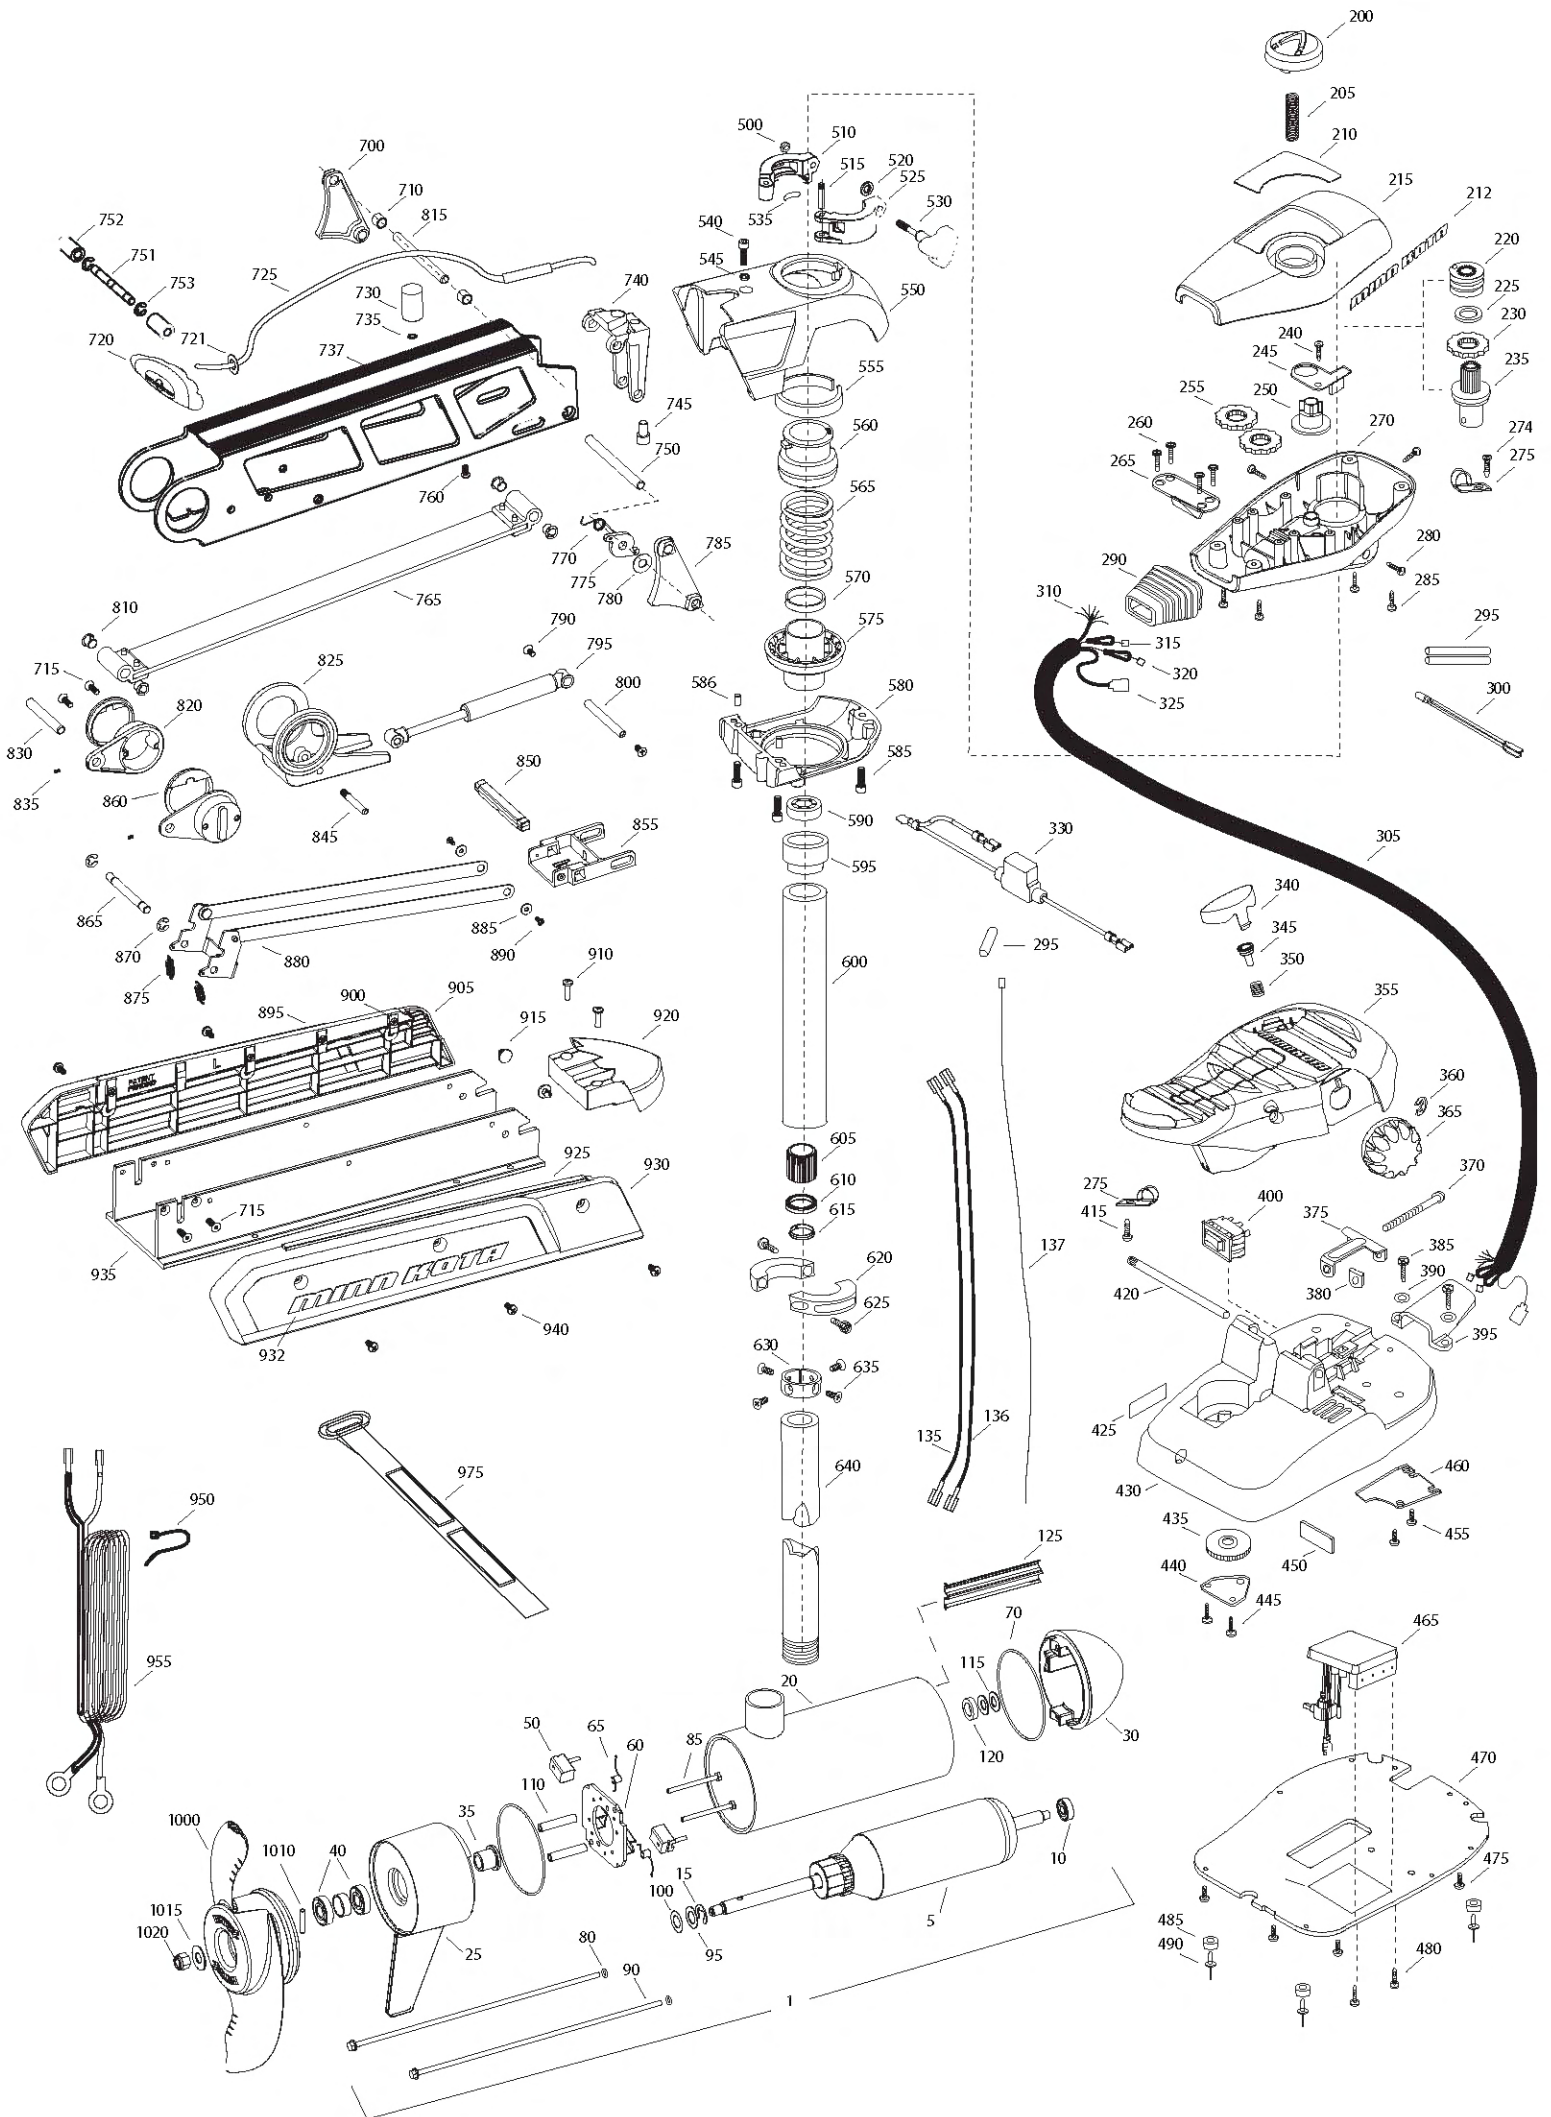

FORTREX 80
80 LBS THRUST
24 VOLT 56 AMPS
45" SHAFT

for use with "J" serial numbers
3-year warranty from the date of purchase

For Parts and Service
Call 1-888-404-1119
www.mikesreelrepair.com

Item	P/N	Description	Qty	Item	P/N	Description	Qty	Item	P/N	Description	Qty	Item	P/N	Description	Qty
1	2316216	24V Motor 45" FW	1	315	2267505	Cable assembly, right, 5'	1	595	2266260	Bearing race	1	905	2283910	Sideplate, short, left, fw	1
	2326240	24V Motor US2 45"	1	320	2267515	Cably assembly, left, 5'	1	600	2992085	Tube w/ bearing race 21"	1	910	2073408	Screw 1/4-20 x 7/8	2
5	2-100-214	Armature assembly	1	325	2211410	Cable extension, US2 175"	1	605	2267307	Bushing outer tube	1	915	2286700	Plug, spacer	2
10	140-010	Bearing	1	330	2218200	Fuse holder assembly US2 only	1	610	2266116	Bearing, Cartridge	1	920	2283900	Ramp, motor	1
15	788-040	Retaining ring	1	340	2993705	Push button w/ magnet	1	615	2266001	Bearing, split ring	1	■	2993920	Sideplate assembly, short, right, fw	1
20	2-200-160	Center housing assembly	1	345	2260810	Clip, reed sensor	1	620	2261622	Collar half	2	925	2288620	Support, left sideplate	1
25	2-300-160	Brush end housing assembly	1	350	2302732	Spring, pedal button	1	625	2263453	Screw, 1/4-20 x 1 SHCS	2	930	2283920	Sideplate, short, right, fw	1
30	421-276	Plain end housing assembly STD	1	355	2994496	Foot pedal w/ plug	1	630	2071560	Collar, Tube	1	832	2285500	Decal, Sideplate, fw	2
	9421-288	Plain end housing US2 45"	1	360	2263000	E-ring, knob	1	635	2223468	Screw 8-32 x 7/16 flt hd	4	935	2281902	Base extrusion short	1
35	144-017	Flange bearing	1	365	2280115	Knob, speed control VARS	1	640	2032003	Tube 45"	2	940	2323405	Screw 1/4-20 x 1/2	6
40	880-025	Seal	2	370	2263466	Screw 1/4-20 x 2	1	■	2991746	Mount, Fortrex, short	1	950	2256300	Tiewrap	1
50	188-094	Brush	2	375	2263210	Bracket, conduit adjustment	1	700	2280800	Link, bowguard mount, left	1	955	2261238	Leadwire	1
60	2-600-148	Brush plate assembly	1	380	2263140	Nylock keeper	1	710	2287302	Bushing, upper pins	2				
65	975-041	Brush spring	2	385	2372100	Screw 8-18 x 5/8	2	715	2283400	Screw, 1/4-20 x 3/4 FHSC	4	975	2263804	Strap hold down	1
70	701-043	O-ring, motor	2	390	2261714	Washer, max foot pedal	2	720	2880400	Pull grip assembly	1				
80	701-009	O-ring, thru-bolt	2	395	2265115	Boot, foot pedal	1	721	2151700	Washer	1	■	1378132	Propeller kit WW2	
85	830-027	Screw, 10-32 x 2	2	400	2254031	Switch, mom/off/con	1	725	2771601	Rope assembly	1	■	2994876	Propeller bag assy	
90	830-094	Thru-bolt	2	415	2332103	Screw 6-20 x 3/8	1	730	2281515	Spacer, inner arm	1	1000	2331160	Propeller WW2	1
95	990-051	Washer, steel	2	420	2260511	Pin, pivot, foot pedal	1	735	2281702	Washer, lock 1/4	1	1010	2262658	Drive pin, large	1
100	990-052	Washer, nylatron	2	425	2266610	Decal, on/off switch	1	737	2284202	Outer arm	1	1015	2091701	Washer, prop, large	1
110	973-025	Spacer, brush plate	2	430	2992104	Foot pedal base	1	740	2992302	Rope guide assembly	1	1020	2093101	Nut, nylock, prop, large	1
115	992-010	Washer, Belleville	2	435	2262301	Pully, foot pedal	1	745	2281530	Insert, threaded	1				
120	992-045	Spacer, thrust	1	440	2266401	Cover, pulley	1	750	2282608	Pin, 7/16 x 5 5/32	1	■	2994887	Mounting hardware bag assy	
125	582-015	Clip, retaining, long, US2 only	1	445	2301310	Screw 8-18 x 1/2	2	751	2282602	Pin, 3/8 x 3 3/4	1				
135	640-015	Leadwire, black	1	450	2266413	Tension Screw	1	752	2261505	Spacer	2				
136	640-119	Leadwire, red	1	455	2332103	Screw 6-20 x 3/8	2	753	2263011	E-ring, 3/8 shaft	2				
137	640-315	Groundwire, brown, US2 only	1	460	2266412	Switch plate, foot pedal	1	760	2223418	Screw, 1/4-20 x 1/2 BHCS	1				
				465	2264054	Control board max 24/36	1	765	2993819	Inner arm assembly, short	1				
200	2990140	Indicator assembly	1	470	2264511	Bottom plate, max	1	770	2042711	Spring, torsion	1				
205	2282730	Spring, indicator	1	475	2372100	Screw 8-18 x 5/8	5	775	2283620	Latch, safety	1				
210	2285601	Decal, Cover 80#, fw	1	480	2223455	Screw 10-32 x 1/2 zp	2	780	2281704	Washer 7/16 nylon	1				
	2285602	Decal, Cover 80# US2, fw	1	485	2265126	Bumper pad, foot pedal	4	785	2280805	Link, bowguard mount, right	1				
212	2285615	Decal, Control box, fw	1	490	2378600	Pop rivet, 3/16 x 3/4 alum	4	790	2283410	Screw 1/4-20 x 1/2 PFH	2				
215	2280200	Cover, control box	1	■	2991550	Clamp collar assembly	1	795	2288400	Gas spring (cylinder)	1				
220	2232360	Pulley, cable drum	1	500	2073102	Nut, 1/4-28 ss	1	800	2282610	Pin, upper, shock	1				
225	2261730	Washer, nylon	1	510	2071550	Collar clamp, "A" side	1	810	2280005	Bearing, nyloner 7/16"	4				
230	2267800	Gear, indicator	1	515	2072621	Pin, knurled	1	815	2282600	Pin, 7/16 x 4 7/8	1				
235	2996247	Top bearing, pinion drive	1	520	2071718	Washer #10 nylon retaining	1	820	2281932	Bracket, rear pivot	2				
240	2301310	Screw 8-18 x 1/2	1	525	2071555	Collar clamp, "B" side	1	825	2281500	Yoke, shock mount	1				
245	2261905	Bracket, indicator	1	530	2281505	Knob - Soft grip, FW	1	830	2282626	Pin, 7/16 x 4 1/2	1				
250	2262221	Indicator, drive	1	535	2075120	Pad, urethane, depth collar	1	835	2283402	Screw, set, 6-32 x 1/4	2				
255	2267800	Gear, indicator	2	540	2263422	Screw 5/16-18 x 1	1	845	2282604	Pin, Knurled 5/16 x 2	1				
260	2223430	Screw 8 x 3/4	4	545	2281700	Washer 5/16 Lock	1	850	2283615	Latch bar	1				
265	2261901	Bracket, conduit	1	■	2991766	Bow guard assembly 45"	1	855	2283610	Bracket - latch/strap, rope pull	1				
270	2282500	Control box	1	550	2281942	Bracket, top	1	860	2287300	Bushing, rear pivot	2				
274	2372100	8-18 x 5/8	1	555	2280000	Bearing, top bracket	1	865	2282602	Pin, 3/8 x 3 3/4	1				
275	2263201	Clamp, wire harness	2	560	2071541	Spring sleeve, upper	1	870	2263011	E-ring, 3/8 shaft	2				
280	2053414	8-32 x 1/2 tri-lobe	3	565	2282700	Spring, bowguard	1	875	2282720	Spring, extension	2				
285	2372100	Screw 8-18 x 2/8	4	570	2281525	Spacer, Spring 62" only	1	880	2773600	Latch strap assembly, short	1				
290	2265110	Boot, control box	1	575	2281520	Spring sleeve, lower	1	885	2261732	Washer 8, nylon	2				
295	2355410	Shrik tube 3/8	3	580	2991725	Bracket, bottom	1	890	2373450	Screw 8-18 x 3/8	2				
300	2264015	Light, indicator	1	585	2263423	Screw 5/16-18 x 1 SHCS	3	■	2993910	Sideplate assembly, short, left, fw	1	2889460 Seal & Oring Kit			
305	2265430	Cable jacket, 5'	1	586	2262632	Pin, spring 1/4 x 5/8	2	895	2288625	Support, left sideplate	1				
310	2261220	Wire harness, max	1	590	2266000	Bearing, ball, steel	1	900	2283408	Screw 8 x 3/8	8				