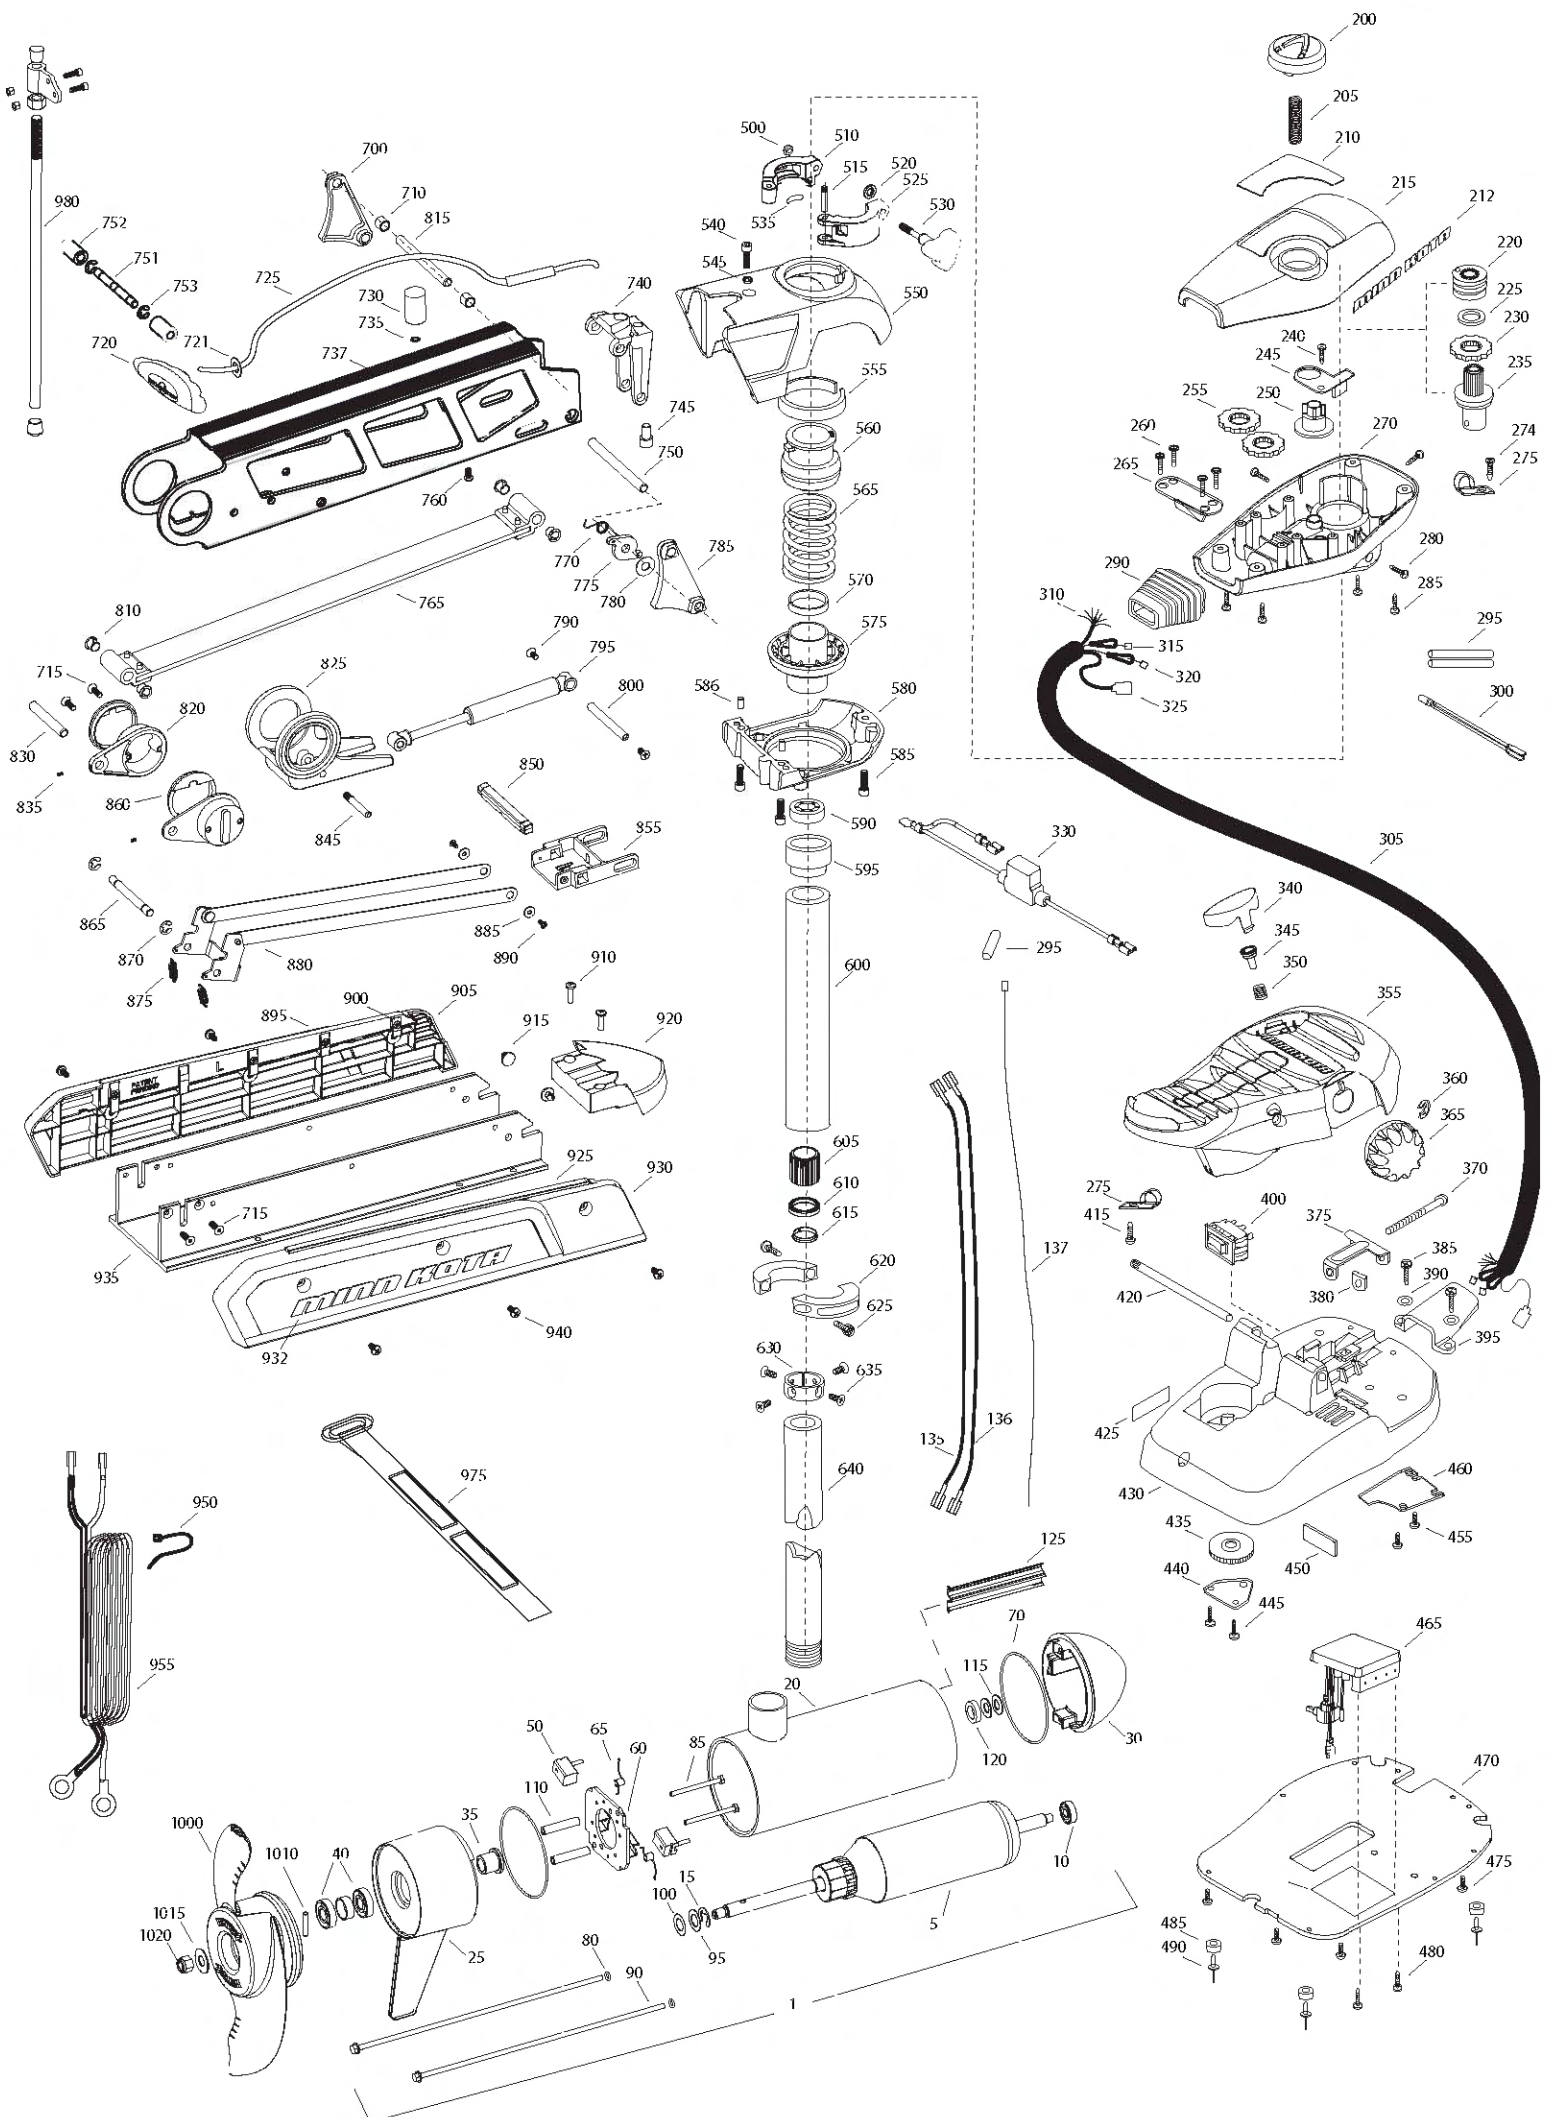

Item	P/N	Description	Qty	Item	P/N	Description	Qty	Item	P/N	Description	Qty	Item	P/N	Description	Qty
1	2316280	36V Motor 45" FW	1	315	2267505	Cable assembly, right, 5'	1	595	2266260	Bearing race	1	905	2283910	Sideplate, short, left, fw	1
	2326295	36V Motor US2 45"	1	320	2267515	Cably assembly, left, 5'	1	600	2992085	Tube w/ bearing race 21"	1	910	2073408	Screw 1/4-20 x 7/8	2
5	2-100-216	Armature assembly	1	325	2211410	Cable extension, US2 175"	1	605	2267307	Bushing outer tube	1	915	2286700	Plug, spacer	2
10	140-010	Bearing	1	330	2218200	Fuse holder assembly US2 only	1	610	2266116	Bearing, Cartridge	1	920	2283900	Ramp, motor	1
15	788-040	Retaining ring	1	340	2993705	Push button w/ magnet	1	615	2266001	Bearing, split ring	1	■	2993920	Sideplate assembly, short, right, fw	1
20	2-200-110	Center housing assembly	1	345	2260810	Clip, reed sensor	1	620	2261622	Collar half	2	925	2288620	Support, left sideplate	1
25	2-300-160	Brush end housing assembly	1	350	2302732	Spring, pedal button	1	625	2263453	Screw, 1/4-20 x 1 SHCS	2	930	2283920	Sideplate, short, right, fw	1
30	421-276	Plain end housing assembly STD	1	355	2994496	Foot pedal w/ plug	1	630	2071560	Collar, Tube	1	832	2285500	Decal, Sideplate, fw	2
	9421-288	Plain end housing US2 45"	1	360	2263000	E-ring, knob	1	635	2223468	Screw 8-32 x 7/16 flt hd	4	935	2281902	Base extrusion short	1
35	144-017	Flange bearing	1	365	2280115	Knob, speed control VARS	1	640	2032003	Tube 45"	2	940	2323405	Screw 1/4-20 x 1/2	6
40	880-025	Seal	2	370	2263466	Screw 1/4-20 x 2	1	■	2991746	Mount, Fortrex, short	1	950	2256300	Tiewrap	1
50	188-094	Brush	2	375	2263210	Bracket, conduit adjustment	1	700	2280800	Link, bowguard mount, left	1	955	2261238	Leadwire	1
60	2-600-148	Brush plate assembly	1	380	2263140	Nylock keeper	1	710	2287302	Bushing, upper pins	2				
65	975-041	Brush spring	2	385	2372100	Screw 8-18 x 5/8	2	715	2283400	Screw, 1/4-20 x 3/4 FHSC	4	975	2263804	Strap hold down	1
70	701-043	O-ring, motor	2	390	2261714	Washer, max foot pedal	2	720	2880400	Pull grip assembly	1				
80	701-009	O-ring, thru-bolt	2	395	2265115	Boot, foot pedal	1	721	2151700	Washer	1	980	2771929	Bracket stabilizer assembly	1
85	830-027	Screw, 10-32 x 2	2	400	2254031	Switch, mom/off/con	1	725	2771601	Rope assembly	1				
90	830-096	Thru-bolt	2	415	2332103	Screw 6-20 x 3/8	1	730	2281515	Spacer, inner arm	1	■	1378132	Propeller kit WW2	
95	990-051	Washer, steel	2	420	2260511	Pin, pivot, foot pedal	1	735	2281702	Washer, lock 1/4	1	■	2994876	Propeller bag assy	
100	990-052	Washer, nylatron	2	425	2266610	Decal, on/off switch	1	737	2284202	Outer arm	1	1000	2331160	Propeller WW2	1
110	973-025	Spacer, brush plate	2	430	2992104	Foot pedal base	1	740	2992302	Rope guide assembly	1	1010	2262658	Drive pin, large	1
115	992-010	Washer, Belleville	2	435	2262301	Pully, foot pedal	1	745	2281530	Insert, threaded	1	1015	2091701	Washer, prop, large	1
120	992-045	Spacer, thrust	1	440	2266401	Cover, pulley	1	750	2282608	Pin, 7/16 x 5 5/32	1	1020	2093101	Nut, nylock, prop, large	1
125	582-014	Clip, retaining, long, US2 only	1	445	2301310	Screw 8-18 x 1/2	2	751	2282602	Pin, 3/8 x 3 3/4	1				
135	640-014	Leadwire, black	1	450	2266413	Tension Screw	1	752	2261505	Spacer	2	■	2994887	Mounting hardware bag assy	
136	640-118	Leadwire, red	1	455	2332103	Screw 6-20 x 3/8	2	753	2263011	E-ring, 3/8 shaft	2				
137	640-315	Groundwire, brown, US2 only	1	460	2266412	Switch plate, foot pedal	1	760	2223418	Screw, 1/4-20 x 1/2 BHCS	1				
				465	2264054	Control board max 24/36	1	765	2993819	Inner arm assembly, short	1				
200	2990140	Indicator assembly	1	470	2264511	Bottom plate, max	1	770	2042711	Spring, torsion	1				
205	2282730	Spring, indicator	1	475	2372100	Screw 8-18 x 5/8	5	775	2283620	Latch, safety	1				
210	2285603	Decal, Cover 101#, fw	1	480	2223455	Screw 10-32 x 1/2 zp	2	780	2281704	Washer 7/16 nylon	1				
	2285604	Decal, Cover 101# US2, fw	1	485	2265126	Bumper pad, foot pedal	4	785	2280805	Link, bowguard mount, right	1				
212	2285615	Decal, Control box, fw	1	490	2378600	Pop rivet, 3/16 x 3/4 alum	4	790	2283410	Screw 1/4-20 x 1/2 PFH	2				
215	2280200	Cover, control box	1	■	2991550	Clamp collar assembly	1	795	2288400	Gas spring (cylinder)	1				
220	2232360	Pulley, cable drum	1	500	2073102	Nut, 1/4-28 ss	1	800	2282610	Pin, upper, shock	1				
225	2261730	Washer, nylon	1	510	2071550	Collar clamp, "A" side	1	810	2280005	Bearing, nyloner 7/16"	4				
230	2267800	Gear, indicator	1	515	2072621	Pin, knurled	1	815	2282600	Pin, 7/16 x 4 7/8	1				
235	2996247	Top bearing, pinion drive	1	520	2071718	Washer #10 nylon retaining	1	820	2281932	Bracket, rear pivot	2				
240	2301310	Screw 8-18 x 1/2	1	525	2071555	Collar clamp, "B" side	1	825	2281500	Yoke, shock mount	1				
245	2261905	Bracket, indicator	1	530	2281505	Knob - Soft grip, FW	1	830	2282626	Pin, 7/16 x 4 1/2	1				
250	2262221	Indicator, drive	1	535	2075120	Pad, urethane, depth collar	1	835	2283402	Screw, set, 6-32 x 1/4	2				
255	2267800	Gear, indicator	2	540	2263422	Screw 5/16-18 x 1	1	845	2282604	Pin, Knurled 5/16 x 2	1				
260	2223430	Screw 8 x 3/4	4	545	2281700	Washer 5/16 Lock	1	850	2283615	Latch bar	1				
265	2261901	Bracket, conduit	1	■	2991766	Bow guard assembly 45"	1	855	2283610	Bracket - latch/strap, rope pull	1				
270	2282500	Control box	1	550	2281942	Bracket, top	1	860	2287300	Bushing, rear pivot	2				
274	2372100	8-18 x 5/8	1	555	2280000	Bearing, top bracket	1	865	2282602	Pin, 3/8 x 3 3/4	1				
275	2263201	Clamp, wire harness	2	560	2071541	Spring sleeve, upper	1	870	2263011	E-ring, 3/8 shaft	2				
280	2053414	8-32 x 1/2 tri-lobe	3	565	2282700	Spring, bowguard	1	875	2282720	Spring, extension	2				
285	2372100	Screw 8-18 x 2/8	4	570	2281525	Spacer, Spring 52/62" only	1	880	2773600	Latch strap assembly, short	1				
290	2265110	Boot, control box	1	575	2281520	Spring sleeve, lower	1	885	2261732	Washer 8, nylon	2				
295	2355410	Shrik tube 3/8	3	580	2991725	Bracket, bottom	1	890	2373450	Screw 8-18 x 3/8	2				
300	2264015	Light, indicator	1	585	2263423	Screw 5/16-18 x 1 SHCS	3	■	2993910	Sideplate assembly, short, left, fw	1				
305	2265430	Cable jacket, 5'	1	586	2262632	Pin, spring 1/4 x 5/8	2	895	2288625	Support, left sideplate	1				
310	2261220	Wire harness, max	1	590	2266000	Bearing, ball, steel	1	900	2283408	Screw 8 x 3/8	8				