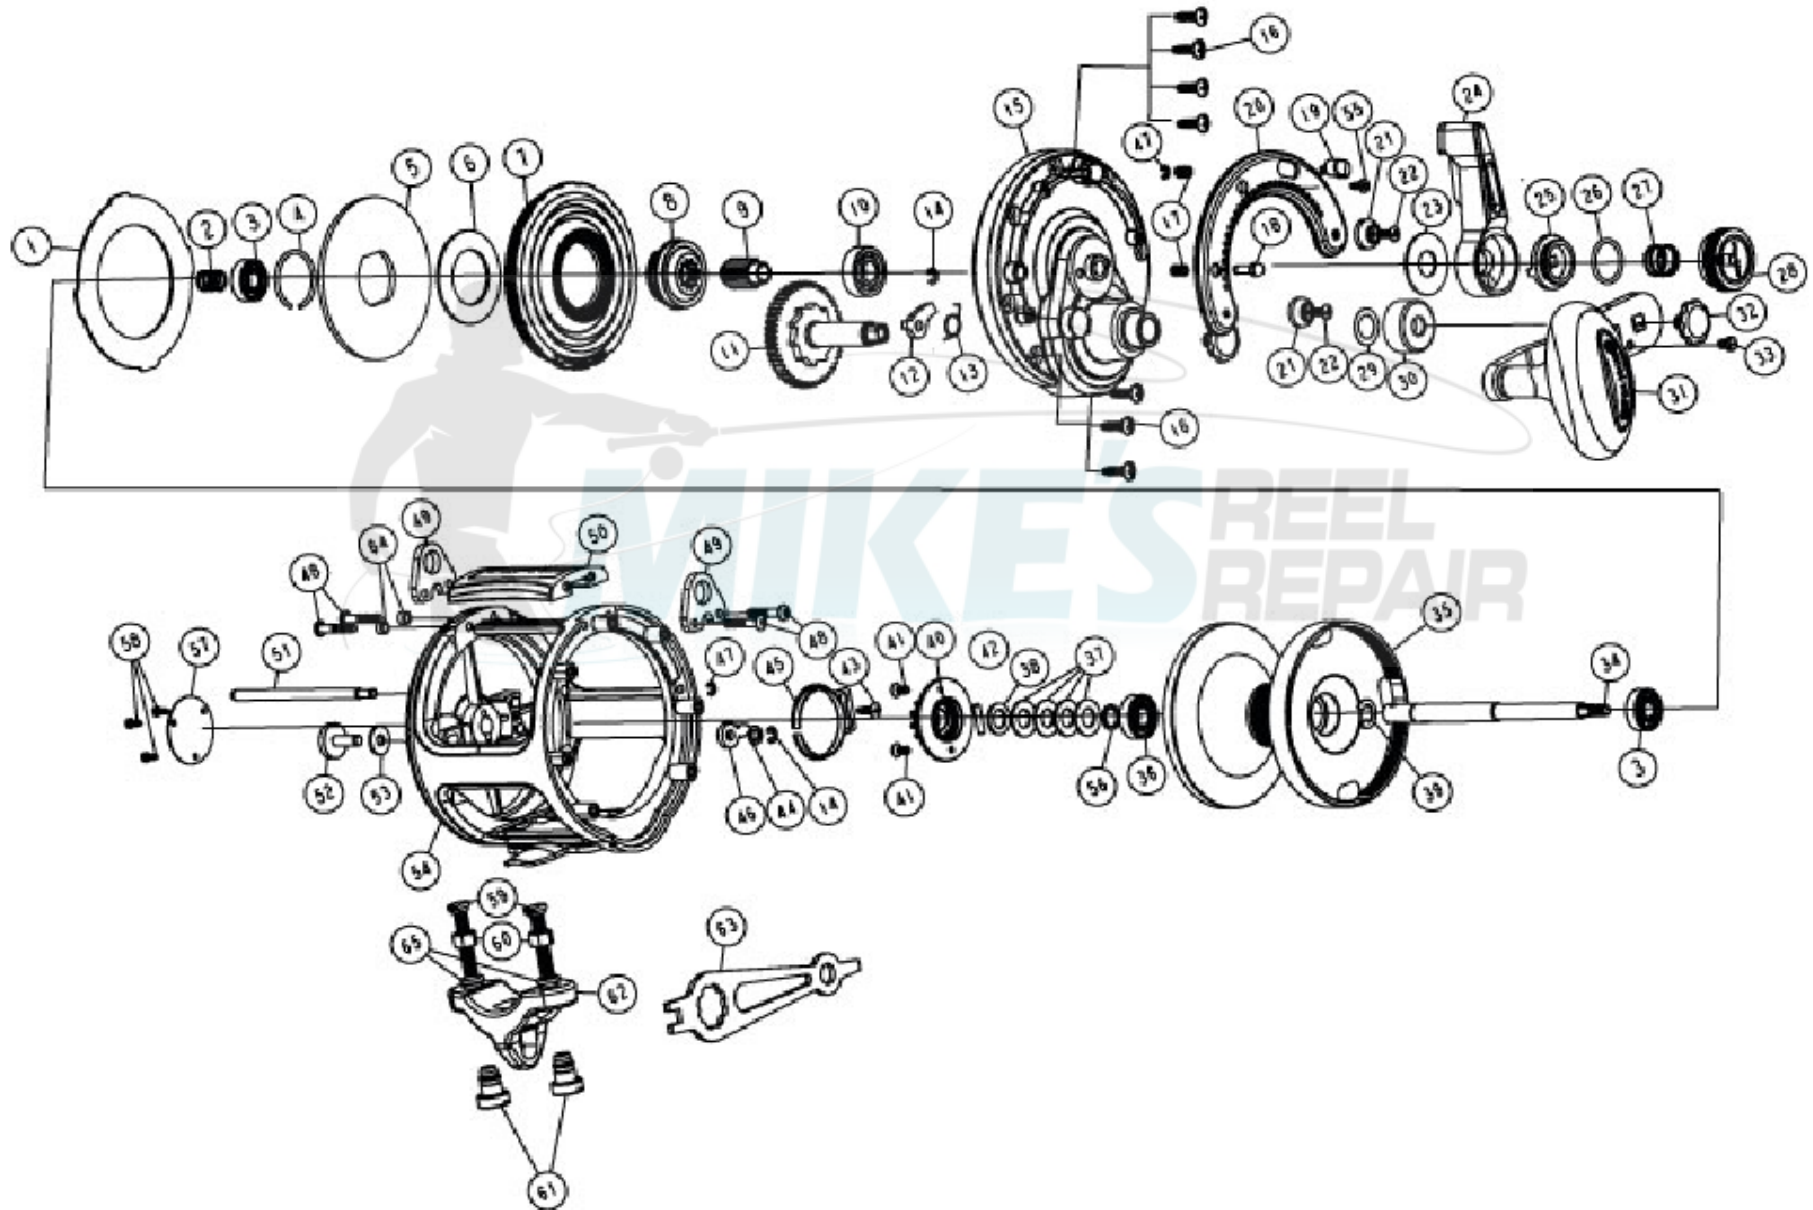

# FIN-NOR®

LEGENDARY TACKLE SINCE 1933

## Sportfisher SLD25

## Fin-Nor Sportfisher SLD25 Reel Part List

Key #	Description	Qty.	Part No.	Key #	Description	Qty.	Part No.
1	Drag Disc	1	XF059-01	34	Spool Shaft	1	YF015-01
2	Pressure Release Spring	1	XF040-01	35	Spool	1	YF021-01
3	Ball Bearing	2	BF017-01	36	Ball Beraing	1	KF017-01
4	Ring	1	XF080-01	37	Drag Spring	3	JF046-01
5	Drag Washer	1	XF045-01	38	Washer	1	CF121-01
6	Spring Washer	1	XF046-01	39	E-Clip	1	DF092-01
7	Spool Cover Assembly	1	XF351-01	40	Ratchet Holder Assembly	1	YF329-01
8	Pinion Holder	1	XF129-01	41	Screw	2	TW107-02
9	Pinion Gear	1	XF011-01	42	Spool Shaft Pin	1	DF093-01
10	Ball Bearing	1	XF058-01	43	Screw	1	QW125-03
11	Drive Gear Assembly	1	YF312-01	44	Washer	1	CF035-01
12	Anti Reverse Pawl	1	XF063-01	45	Click Spring Plate	1	DF022-01
13	Pawl Spring	1	XF096-01	46	Bait Click Pawl	1	DF109-01
14	E-Clip	1	NX092-01	47	E-Clip	1	NX090-01
15	Side Cover Assembly	1	YF324-01	48	Screw	2	XF123-01
16	Tapping Screw	7	WW076-02	49	Harness Lug	1	XF151-01
17	Spring	1	XF022-01	50	Cross Bar Assembly	1	YF327-01
18	Locating Pin	1	XF041-01	51	Line Guard	1	YF004-01
19	Strike Button	1	XF062-01	52	Bait Click Lever	1	XF109-01
20	Quadrant	1	XF152-01	53	Washer	1	CF032-01
21	Locating Collar	2	XF088-01	54	Frame Assembly	1	YF301-01
22	Tapping Screw	2	ZW125-02	55	Tapping Screw	1	QW107-01
23	Washer	1	XF038-01	56	Washer	1	XF032-01
24	Drag Lever Assembly	1	YF355-01	57	Medallion	1	RF169-01
25	Cam	1	XF028-01	58	Tapping Screw	3	XF053-01
26	O-Ring	1	XF101-01	59	Rod Clamp Bolt	1	CF125-01
27	Coil Spring	1	YF040-01	60	Nut	1	JF003-01
28	Pre Set Knob Assembly	1	XF329-02	61	Rod Clamp Nut	2	CF161-01
29	Washer	1	XF035-01	62	Rod Clamp	1	XF154-01
30	Cap	1	XF145-01	63	Washer	1	CF038-02
31	Handle Assembly	1	YF318-01	64	Spacer	2	XF094-01
32	Handle Nut	1	XF003-01	65	O-Ring	1	LF101-01
33	Screw	1	CF065-01				