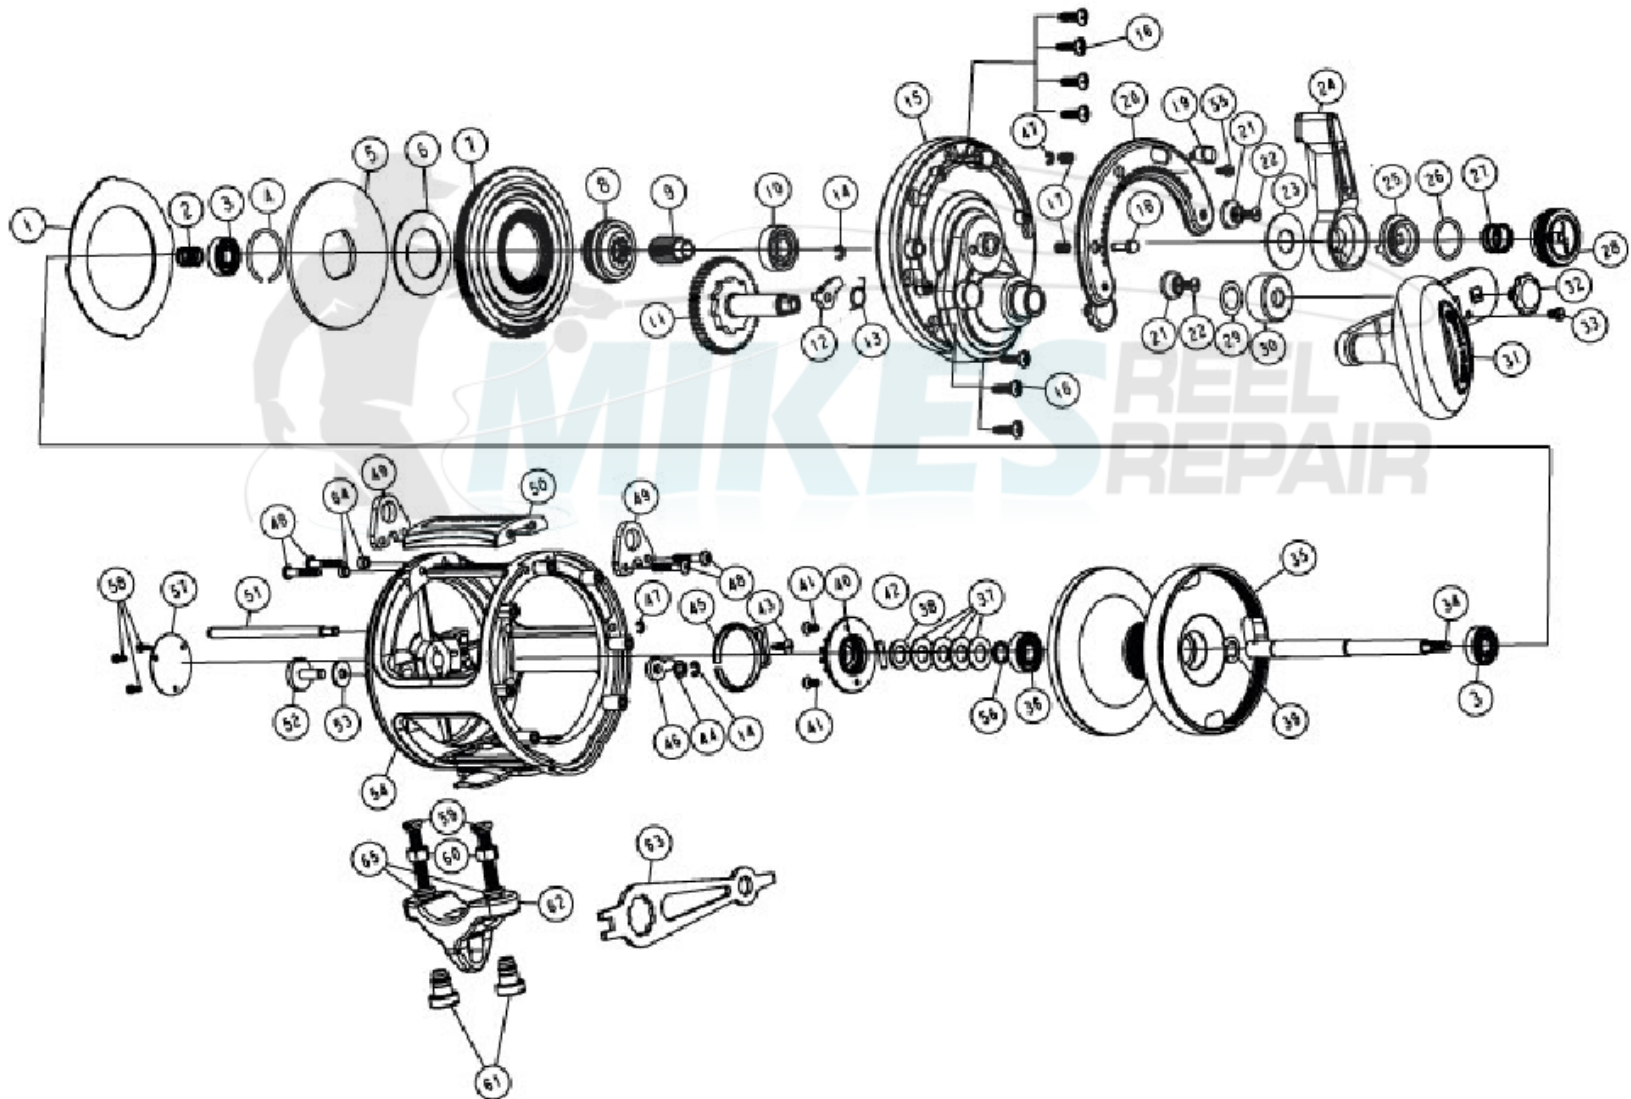

FIN-NOR®

LEGENDARY TACKLE SINCE 1933

Sportfisher SLD20

FIN-NOR®

LEGENDARY TACKLE SINCE 1933

Fin-Nor Sportfisher SLD20 Reel Part List

Key #	Description	Qty.	Part No.	Key #	Description	Qty.	Part No.
1	Drag Disc	1	XF059-01	34	Spool Shaft	1	XF015-01
2	Pressure Release Spring	1	XF040-01	35	Spool	1	XF021-01
3	Ball Bearing	2	BF017-01	36	Ball Beraing	1	KF017-01
4	Ring	1	XF080-01	37	Drag Spring	3	JF046-01
5	Drag Washer	1	XF045-01	38	Washer	1	CF121-01
6	Spring Washer	1	XF046-01	39	E-Clip	1	CF092-01
7	Spool Cover Assembly	1	XF351-01	40	Ratchet Holder Assembly	1	YF329-01
8	Pinion Holder	1	XF129-01	41	Screw	2	TW107-02
9	Pinion Gear	1	XF011-01	42	Spool Shaft Pin	1	XF093-01
10	Ball Bearing	1	XF058-01	43	Screw	1	QW125-03
11	Drive Gear Assembly	1	YF312-01	44	Washer	1	CF035-01
12	Anti Reverse Pawl	1	XF063-01	45	Click Spring Plate	1	DF022-01
13	Pawl Spring	1	XF096-01	46	Bait Click Pawl	1	DF109-01
14	E-Clip	1	NX092-01	47	E-Clip	1	NX090-01
15	Side Cover Assembly	1	YF324-01	48	Screw	2	XF123-01
16	Tapping Screw	7	WW076-02	49	Harness Lug	1	XF151-01
17	Spring	1	XF022-01	50	Cross Bar Assembly	1	XF327-01
18	Locating Pin	1	XF041-01	51	Line Guard	1	XF004-01
19	Strike Button	1	XF062-01	52	Bait Click Lever	1	XF109-01
20	Quadrant	1	XF152-01	53	Washer	1	CF032-01
21	Locating Collar	2	XF088-01	54	Frame Assembly	1	XF301-01
22	Tapping Screw	2	ZW125-02	55	Tapping Screw	1	QW107-01
23	Washer	1	XF038-01	56	Washer	1	XF032-01
24	Drag Lever Assembly	1	YF355-01	57	Medallion	1	RF169-01
25	Cam	1	XF028-01	58	Tapping Screw	3	XF053-01
26	O-Ring	1	XF101-01	59	Rod Clamp Bolt	1	CF125-01
27	Coil Spring	1	YF040-01	60	Nut	1	JF003-01
28	Pre Set Knob Assembly	1	XF329-01	61	Rod Clamp Nut	2	CF161-01
29	Washer	1	XF035-01	62	Rod Clamp	1	XF154-01
30	Cap	1	XF145-01	63	Washer	1	CF038-02
31	Handle Assembly	1	YF318-01	64	Spacer	2	XF094-01
32	Handle Nut	1	XF003-01	65	O-Ring	1	LF101-01
33	Screw	1	CF065-01				