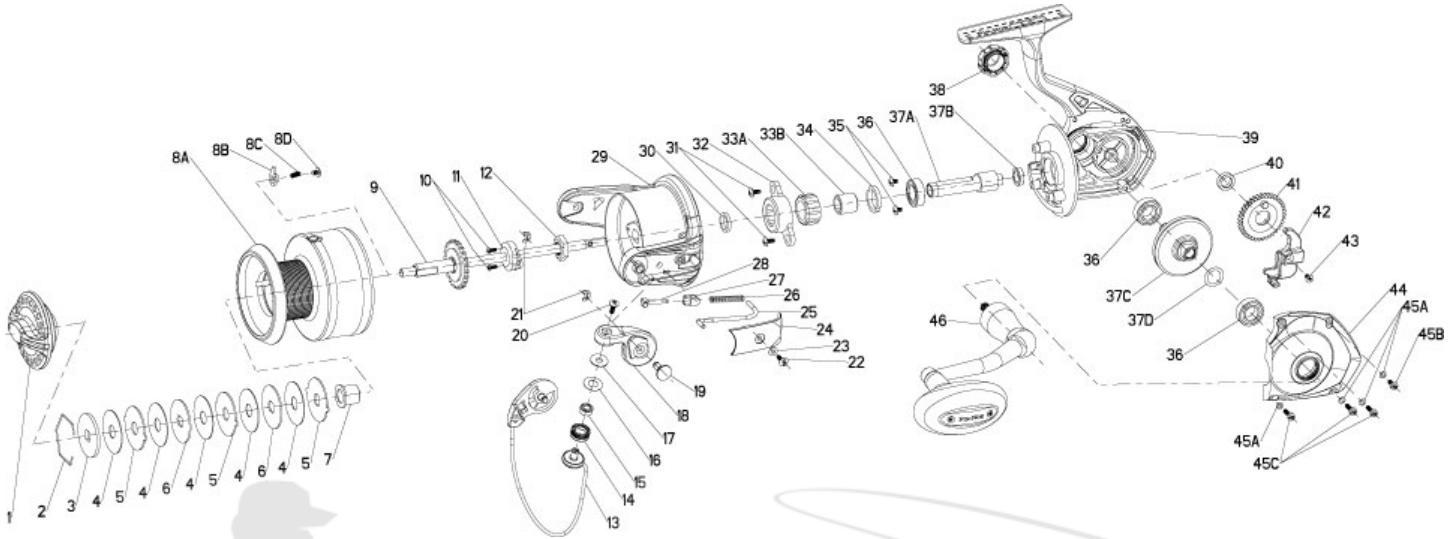

## Sportfisher FS80

Fin-Nor Sportfisher FS80 Reel Part List

Key #	Description	Part No.	Key #	Description	Part No.
1	DRAG KNOB ASSEMBLY	QO332-01	24	ARM LEVER COVER	QO087-01
2	SPOOL RETAINER	JO038-01	25	KICK LEVER	QO019-01
3	DRAG WASHER - KEYED	LO080-01	26	ACTUATOR SPRING	JO022-01
4	DRAG WASHER - FRICTION	JO033-01	27	ACTUATOR	JO258-01
5	DRAG WASHER - TABBED	JO081-01	28	ACTUATOR SPRING PIN	JO031-01
6	DRAG WASHER KEYED	JO080-01	29	ROTOR	QO009-01
7	SPOOL BUSHING	JO160-01	30	PINION GEAR WASHER	QO110-01
8	SPOOL ASSEMBLY KIT	SO4321-01	31	SCREW - CLUTCH (2)	JO077-01
8A	SPOOL ASSEMBLY	N/A	32	CLUTCH COVER	JO175-01
2	SPOOL RETAINER	N/A	33	CLUTCH ASSEMBLY KIT	JO4178-01
3	DRAG WASHER - KEYED	N/A	33A	CLUTCH HOUSING	N/A
4	DRAG WASHER - FRICTION	N/A	33B	CLUTCH SLEEVE	N/A
5	DRAG WASHER - TABBED	N/A	34	WASHER - ADJUST CLUTCH	JO259-01
6	DRAG WASHER - KEYED	N/A	35	SCREW - BEARING (2)	GU077-04A
7	SPOOL BUSHING	N/A	36	BALL BEARING (3)	BT157-01
8B	SPOOL CLICKER	N/A	37	GEAR KIT	QO4011-01
8C	CLICK SPRING	N/A	37A	PINION GEAR	N/A
8D	SCREW - CLICKER	N/A	37B	PINION BUSHING	N/A
9	MAINSHAFT ASSEMBLY	QO315-01	37C	DRIVE GEAR	N/A
10	ROTOR NUT LOCK SCREW (2)	JO094-01	37D	DRIVE GEAR ADJUST WASHER	N/A
11	MAINSHAFT BUSHING	DT214-01	38	HANDLE CAP	JO073-01
12	ROTOR NUT	BT006-01	39	BODY	QO001-01
13	BAIL ASSEMBLY	QO347-01	40	OSCILLATOR GEAR BUSHING	BT158-01
14	LINE ROLLER	CH004-02	41	OSCILLATOR GEAR	DT053-01
15	LINE ROLLER BEARING	GH202-01	42	OSCILLATOR GEAR SLIDER	DT025-01
16	LINE ROLLER WASHER	DH102-01	43	MAIN SHAFT SCREW	RQ100-01
17	LINE ROLLER COLLAR	CH102-01	44	BODY COVER	QO023-02
18	ARM LEVER	JO007-01	45	BODY COVER SCREW KIT	JO4057-01
19	PIN	PG042-01	45A	SCRATCH PROTECT WASHER (4)	N/A
20	SCREW - LINE SLIDER	AQ108-01	45B	BODY COVER SCREW (1)	N/A
21	E-CLIP - BAIL ASSEMBLY (2)	GH034-01	45C	BODY COVER SCREW (3)	N/A
22	ARM LEVER COVER SCREW	GU077-02A	46	HANDLE ASSEMBLY	QO318-01
23	ARM LEVER COVER WASHER	SQ142-01			