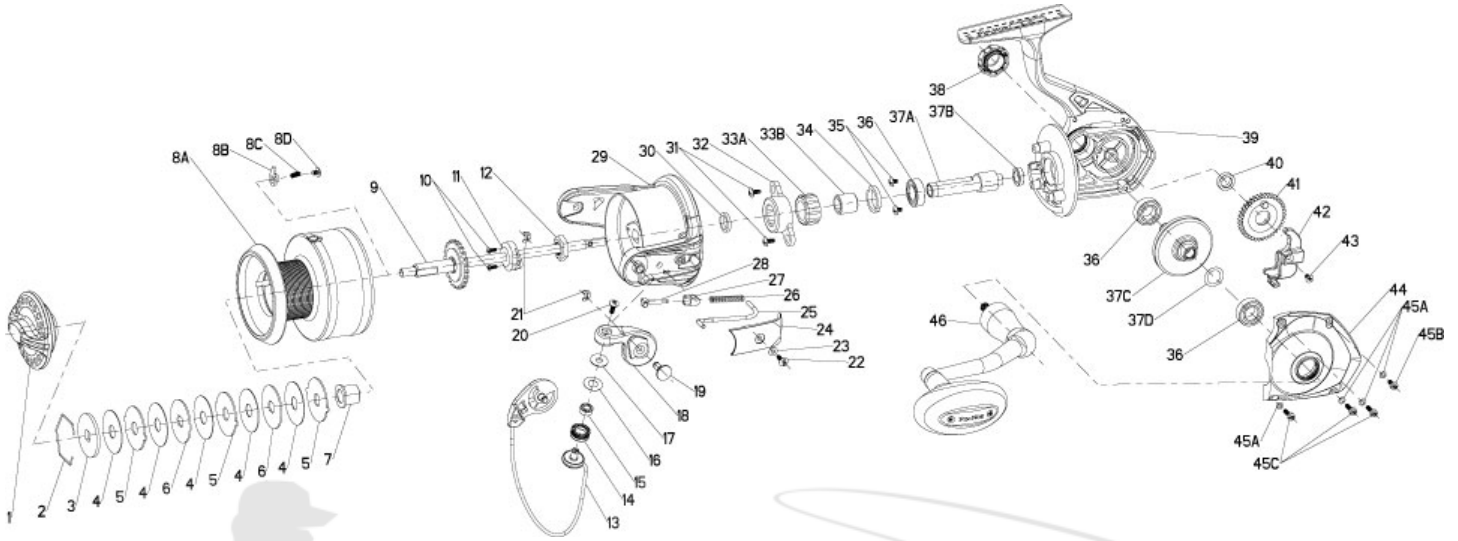

FIN-NOR

LEGENDARY TACKLE SINCE 1933

Sportfisher FS70

Fin-Nor Sportfisher FS70 Reel Part List

Key #	Description	Part No.	Key #	Description	Part No.
1	DRAG KNOB ASSEMBLY	QO332-01	24	ARM LEVER COVER	QO087-01
2	SPOOL RETAINER	JO038-01	25	KICK LEVER	QO019-01
3	DRAG WASHER - KEYED	LO080-01	26	ACTUATOR SPRING	JO022-01
4	DRAG WASHER - FRICTION	JO033-01	27	ACTUATOR	JO258-01
5	DRAG WASHER - TABBED	JO081-01	28	ACTUATOR SPRING PIN	JO031-01
6	DRAG WASHER KEYED	JO080-01	29	ROTOR	QO009-01
7	SPOOL BUSHING	JO160-01	30	PINION GEAR WASHER	QO110-01
8	SPOOL ASSEMBLY KIT	QO4321-01	31	SCREW - CLUTCH (2)	JO077-01
8A	SPOOL ASSEMBLY	N/A	32	CLUTCH COVER	JO175-01
2	SPOOL RETAINER	N/A	33	CLUTCH ASSEMBLY KIT	JO4178-01
3	DRAG WASHER - KEYED	N/A	33A	CLUTCH HOUSING	N/A
4	DRAG WASHER - FRICTION	N/A	33B	CLUTCH SLEEVE	N/A
5	DRAG WASHER - TABBED	N/A	34	WASHER - ADJUST CLUTCH	JO259-01
6	DRAG WASHER - KEYED	N/A	35	SCREW - BEARING (2)	GU077-04A
7	SPOOL BUSHING	N/A	36	BALL BEARING (3)	BT157-01
8B	SPOOL CLICKER	N/A	37	GEAR KIT	QO4011-01
8C	CLICK SPRING	N/A	37A	PINION GEAR	N/A
8D	SCREW - CLICKER	N/A	37B	PINION BUSHING	N/A
9	MAINSHAFT ASSEMBLY	QO315-01	37C	DRIVE GEAR	N/A
10	ROTOR NUT LOCK SCREW (2)	JO094-01	37D	DRIVE GEAR ADJUST WASHER	N/A
11	MAINSHAFT BUSHING	DT214-01	38	HANDLE CAP	JO073-01
12	ROTOR NUT	BT006-01	39	BODY	QO001-01
13	BAIL ASSEMBLY	QO347-01	40	OSCILLATOR GEAR BUSHING	BT158-01
14	LINE ROLLER	CH004-02	41	OSCILLATOR GEAR	DT053-01
15	LINE ROLLER BEARING	GH202-01	42	OSCILLATOR GEAR SLIDER	DT025-01
16	LINE ROLLER WASHER	DH102-01	43	MAIN SHAFT SCREW	RQ100-01
17	LINE ROLLER COLLAR	CH102-01	44	BODY COVER	QO023-01
18	ARM LEVER	JO007-01	45	BODY COVER SCREW KIT	JO4057-01
19	PIN	PG042-01	45A	SCRATCH PROTECT WASHER (4)	N/A
20	SCREW - LINE SLIDER	AQ108-01	45B	BODY COVER SCREW (1)	N/A
21	E-CLIP - BAIL ASSEMBLY (2)	GH034-01	45C	BODY COVER SCREW (3)	N/A
22	ARM LEVER COVER SCREW	GU077-02A	46	HANDLE ASSEMBLY	QO318-01
23	ARM LEVER COVER WASHER	SQ142-01			