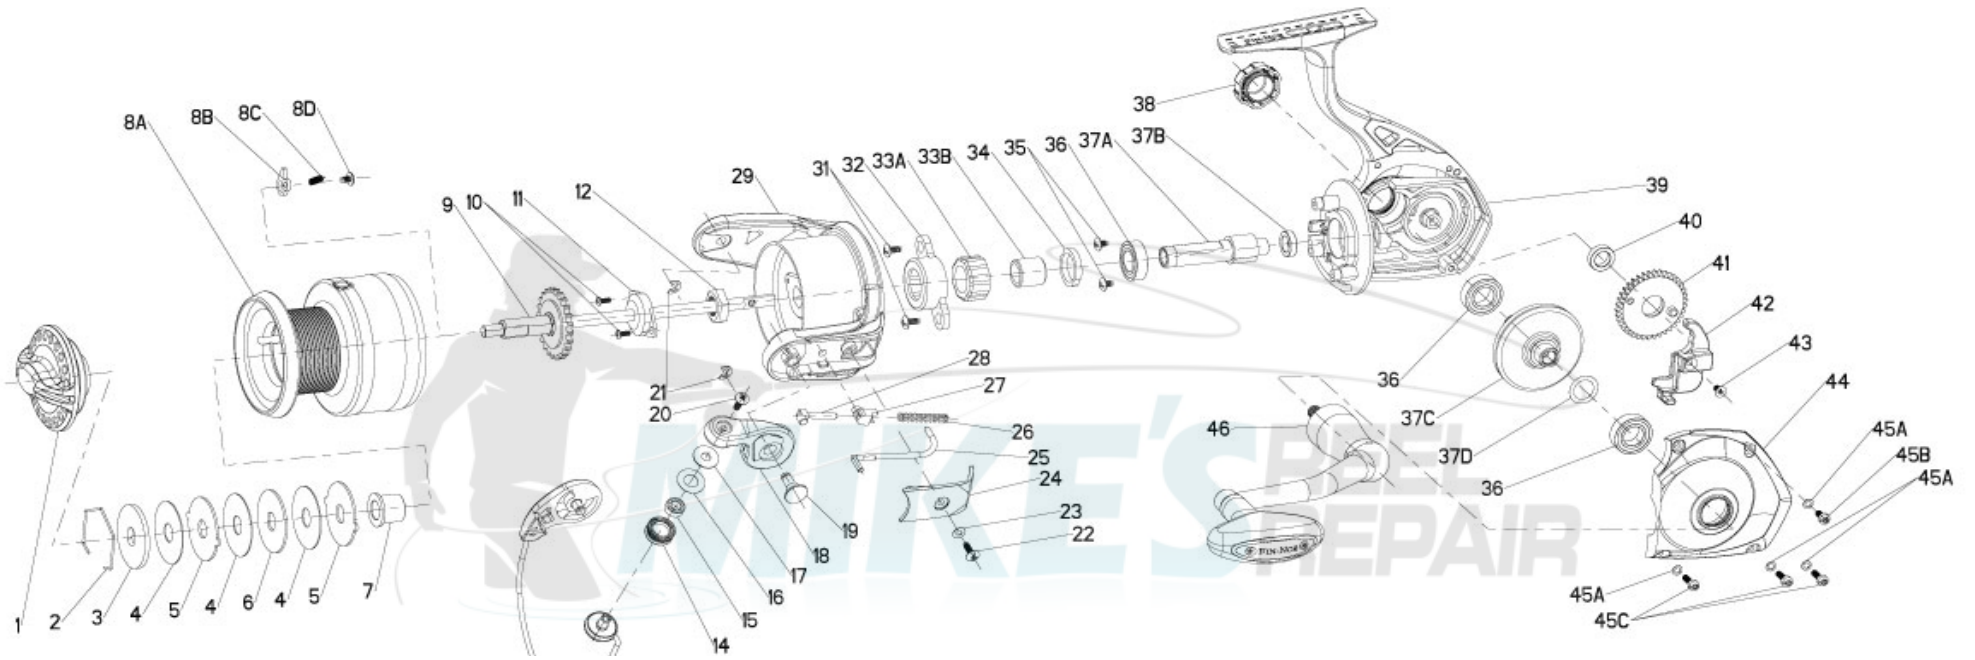

Sportfisher FS40

FIN-NOR®

LEGENDARY TACKLE SINCE 1933

Sportfisher FS40

Fin-Nor Inshore FS40 Reel Part List

Key #	Description	Qty	Part No.	Key #	Description	Qty	Part No.
1	DRAG KNOB ASSEMBLY	1	CO332-01	25	KICK LEVER	1	CO019-01
2	SPOOL RETAINER	1	RQ038-01	26	ACTUATOR SPRING	1	JO022-01
3	DRAG WASHER - KEYED	1	CO080-02	27	ACTUATOR	1	JO258-01
4	DRAG WASHER - FRICTION	3	CO033-01	28	ACTUATOR SPRING PIN	1	JO031-01
5	DRAG WASHER - TABBED	2	CO081-01	29	ROTOR	1	CO009-01
6	DRAG WASHER KEYED	1	CO080-01	30	PINION GEAR WASHER	1	N/A
7	SPOOL BUSHING	1	CO160-01	31	SCREW - CLUTCH (2)	2	HO077-01
8	SPOOL ASSEMBLY KIT	1	HO4321-01	32	CLUTCH COVER	1	CO175-01
	8A - SPOOL ASSEMBLY	1	N/A	33	CLUTCH ASSEMBLY KIT	1	CO4178-01
	2 - SPOOL RETAINER	1	N/A		33A - CLUTCH HOUSING	1	N/A
	3 - DRAG WASHER - KEYED	1	N/A		33B - CLUTCH SLEEVE	1	N/A
	4 - DRAG WASHER - FRICTION	3	N/A	34	WASHER - ADJUST CLUTCH	1	PG042-01
	5 - DRAG WASHER - TABBED	2	N/A	35	SCREW - BEARING (2)	2	AQ108-01
	6 - DRAG WASHER - KEYED	1	N/A	36	BALL BEARING	1	KT158-01
	7 - SPOOL BUSHING	1	N/A	36	BALL BEARING	1	KT141-01
	8B - SPOOL CLICKER	1	N/A	36	BALL BEARING	1	RF058-02
	8C - CLICK SPRING	1	N/A	37	GEAR KIT	1	CO4011-01
	8D - SCREW - CLICKER	1	N/A		37A - PINION GEAR	1	N/A
9	MAINSHAFT ASSEMBLY	1	CO315-01		37B - PINION BUSHING	1	N/A
10	ROTOR NUT LOCK SCREW (2)	2	JO094-01		37C - DRIVE GEAR	1	N/A
11	MAINSHAFT BUSHING	1	CO214-01		37D - DRIVE GEAR ADJUST WASHER	1	N/A
12	ROTOR NUT	1	CO006-01	38	HANDLE CAP	1	CO073-01
13	BAIL ASSEMBLY	1	CO347-01	39	BODY	1	CO001-01
14	LINE ROLLER	1	CH004-01	40	OSCILLATOR GEAR BUSHING	1	N/A
15	LINE ROLLER BEARING	1	GH202-01	41	OSCILLATOR GEAR	1	CO053-01
16	LINE ROLLER WASHER	1	DH102-01	42	OSCILLATOR GEAR SLIDER	1	SQ025-01
17	LINE ROLLER COLLAR	1	CH102-01	43	MAIN SHAFT SCREW	1	RQ100-01
18	ARM LEVER	1	CO007-01	44	BODY COVER	1	CO023-01
19	PIN	1	PG042-01	45	BODY COVER SCREW KIT	1	CO4157-01
20	SCREW - LINE SLIDER	1	AQ108-01		45A - SCRATCH PROTECT WASHER (4)	4	N/A
21	E-CLIP - BAIL ASSEMBLY (2)	2	GH034-01		45B - BODY COVER SCREW (1)	1	N/A
22	ARM LEVER COVER SCREW	1	GU077-02A		45C - BODY COVER SCREW (3)	3	N/A
23	ARM LEVER COVER WASHER	1	RQ142-01	46	HANDLE ASSEMBLY	1	CO318-01
24	ARM LEVER COVER	1	CO087-01				