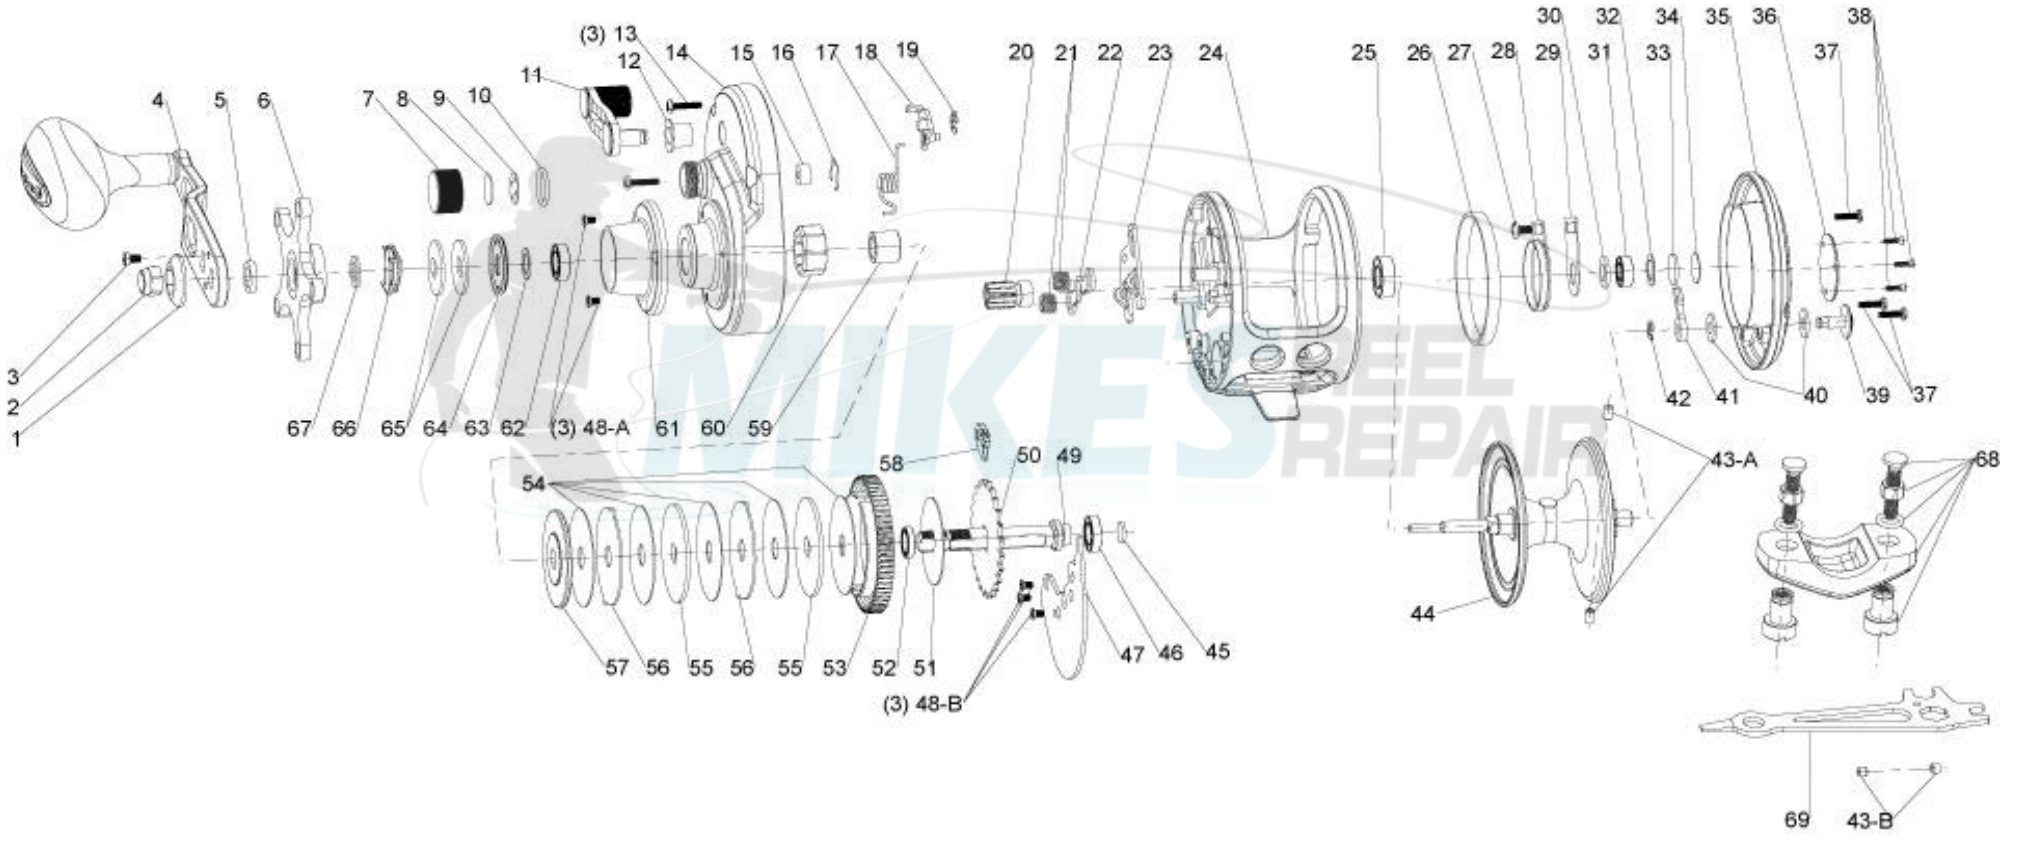

FIN-NOR®

LEGENDARY TACKLE SINCE 1933

Offshore OFC20L

FIN-NOR[®]

LEGENDARY TACKLE SINCE 1933

Offshore OFC20L

Fin-Nor Offshore OFC20L Reel Part List

Key #	Description	Part No.	Key #	Description	Part No.
1	HANDLE NUT PLATE	RF034-01	37	COVER SCREW	RF057-02
2	HANDLE NUT	RF003-01	38	SCREW	RF168-01
3	HANDLE NUT SCREW	RF065-01	39	SPOOL CLICK BUTTON	RF109-01
4	CRANK HANDLE ASSY	RF318-01	40	CLICK BUTTON WASHER	RF081-01
5	SPACER	RF094-01	41	SPOOL CLICK PAWL	RF108-01
6	DRAG STAR ASSY	RF355-01	42	RETAINER RING - SPOOL CLICK	RF020-01
7	SPOOL TENSION CAP	RF033-01	43-A	BRAKE SLEEVE	RF044-01
8	SPACER "A"	RF032-01	43-B	BRAKE SLEEVE	RF044-02
9	SPACER "B"	RF082-01	44	SPOOL ASSY	SF321-01
10	O RING	RF101-01	45	DRIVE SHAFT PAD (FELT)	RF155-01
11	CLUTCH LEVER ASSY	RF309-01	46	BALL BEARING	SF117-01
12	CLUTCH LEVER COLLAR	RF160-01	47	DRIVE SHAFT RETAINER	RF002-01
13	COVER SCREW	RF057-01	48-A	SCREW	RF107-01
14	PART NOT AVAILABLE	N/A	48-B	SCREW	RF107-01
15	BUSHING	RF088-01	49	DRIVE SHAFT	RF008-01
16	BUSHING RETAINER	RF080-01	50	A/R/ RATCHET	RF091-01
17	CLUTCH SPRING	RF104-01	51	DRAG WASHER "B"	RF111-01
18	CLUTCH CAM ASSY	RF384-01	52	BALL BEARING	TF117-01
19	RETAINER RING - CLUTCH LEVER	RF092-01	53	DRIVE GEAR	RF012-01
20	PINION	RF011-01	54	DRAG WASHER "A" (FRICTION)	RF059-03
21	YOKE SPRING	RF040-01	55	KEYED DRAG WASHER	RF045-01
22	YOKE	RF025-01	56	TABBED DRAG WASHER	RF048-01
23	YOKE PLATE	RF039-01	57	SPRING WASHER	RF046-01
24	PART NOT AVAILABLE	N/A	58	A/R PAWL ASSY	RF363-01
25	BALL BEARING	RF058-02	59	CLUTCH SLEEVE	RF159-01
26	CENTRIFUGAL BRAKE RING	RF042-01	60	CLUTCH	RF131-01
27	SPOOL CLICK SPRING SCREW	RF053-01	61	HOOD	RF027-01
28	SPOOL CLICK SPRING	RF022-01	62	BALL BEARING	RF058-01
29	BEARING RETAINER	RF129-01	63	BEARING WASHER	RF121-01
30	BEARING WASHER "D" (FELT)	RF122-01	64	SEAL	AA166-01
31	BALL BEARING	RF017-01	65	SPRING WASHER	RF046-02
32	BEARING WASHER "C"	RF035-02	66	DRAG STAR CLICK ASSY. OFL	RF314-01
33	BEARING WASHER "B"	RF038-01	67	BEARING WASHER	RF121-02
34	BEARING WASHER "A"	RF035-01	68	KIT - ROD CLAMP	RF4154-01
35	LEFT SIDE COVER	RF023-01	69	WRENCH	RF113-01
36	MEDALLION	RF169-01			