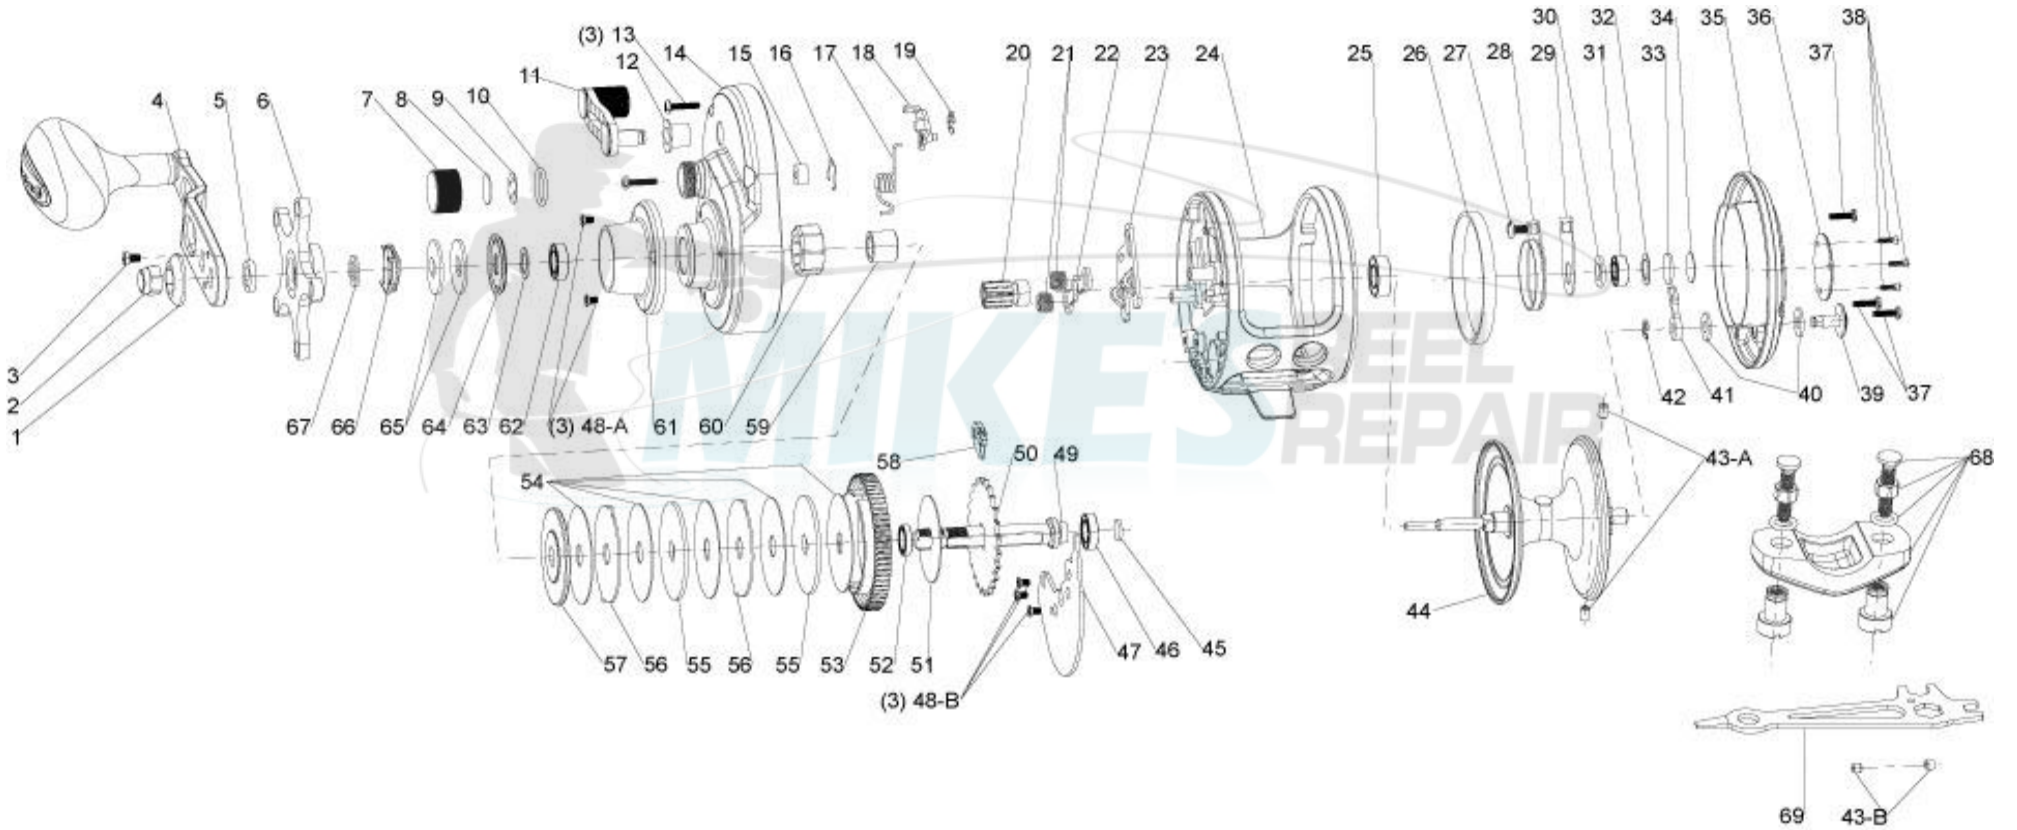

FIN-NOR[®]

LEGENDARY TACKLE SINCE 1933

Offshore OFC20H

FIN-NOR®

LEGENDARY TACKLE SINCE 1933

Offshore OFC20H

Fin-Nor Offshore OFC20H Reel Part List

Key #	Description	Part No.	Key #	Description	Part No.
1	HANDLE NUT PLATE	RF034-02	37	COVER SCREW	RF057-02
2	HANDLE NUT	RF003-01	38	SCREW	RF168-01
3	HANDLE NUT SCREW	RF065-01	39	SPOOL CLICK BUTTON	RF109-01
4	CRANK HANDLE ASSY	RF318-02	40	CLICK BUTTON WASHER	RF081-01
5	SPACER	RF094-01	41	SPOOL CLICK PAWL	RF108-01
6	DRAG STAR ASSY	RF355-02	42	RETAINER RING - SPOOL CLICK	RF020-01
7	SPOOL TENSION CAP	RF033-01	43-A	BRAKE SLEEVE	RF044-01
8	SPACER "A"	RF032-01	43-B	BRAKE SLEEVE	RF044-02
9	SPACER "B"	RF082-01	44	SPOOL ASSY	SF321-02
10	O RING	RF101-01	45	DRIVE SHAFT PAD (FELT)	RF155-01
11	CLUTCH LEVER ASSY	RF309-01	46	BALL BEARING	SF117-01
12	CLUTCH LEVER COLLAR	RF160-01	47	DRIVE SHAFT RETAINER	RF002-01
13	COVER SCREW	RF057-01	48-A	SCREW	RF107-01
14	PART NOT AVAILABLE	N/A	48-B	SCREW	RF107-01
15	BUSHING	RF088-01	49	DRIVE SHAFT	RF008-01
16	BUSHING RETAINER	RF080-01	50	A/R/ RATCHET	RF091-01
17	CLUTCH SPRING	RF104-01	51	DRAG WASHER "B"	RF111-01
18	CLUTCH CAM ASSY	RF384-01	52	BALL BEARING	TF117-01
19	RETAINER RING - CLUTCH LEVER	RF092-01	53	DRIVE GEAR	RF012-02
20	PINION	RF011-02	54	DRAG WASHER "A" (FRICTION)	RF059-03
21	YOKE SPRING	RF040-01	55	KEYED DRAG WASHER	RF045-01
22	YOKE	RF025-01	56	TABBED DRAG WASHER	RF048-01
23	YOKE PLATE	RF039-01	57	SPRING WASHER	RF046-01
24	PART NOT AVAILABLE	N/A	58	A/R PAWL ASSY	RF363-01
25	BALL BEARING	RF058-02	59	CLUTCH SLEEVE	RF159-01
26	CENTRIFUGAL BRAKE RING	RF042-01	60	CLUTCH	RF131-01
27	SPOOL CLICK SPRING SCREW	RF053-01	61	HOOD	RF027-02
28	SPOOL CLICK SPRING	RF022-01	62	BALL BEARING	RF058-01
29	BEARING RETAINER	RF129-01	63	BEARING WASHER	RF121-01
30	BEARING WASHER "D" (FELT)	RF122-01	64	SEAL	AA166-01
31	BALL BEARING	RF017-01	65	SPRING WASHER	RF046-02
32	BEARING WASHER "C"	RF035-02	66	CLICK SPRING ASSEMBLY	RF314-01
33	BEARING WASHER "B"	RF038-01	67	BEARING WASHER	RF121-02
34	BEARING WASHER "A"	RF035-01	68	KIT - ROD CLAMP	RF4154-01
35	LEFT SIDE COVER	RF023-01	69	WRENCH	RF113-01
36	MEDALLION	RF169-01			