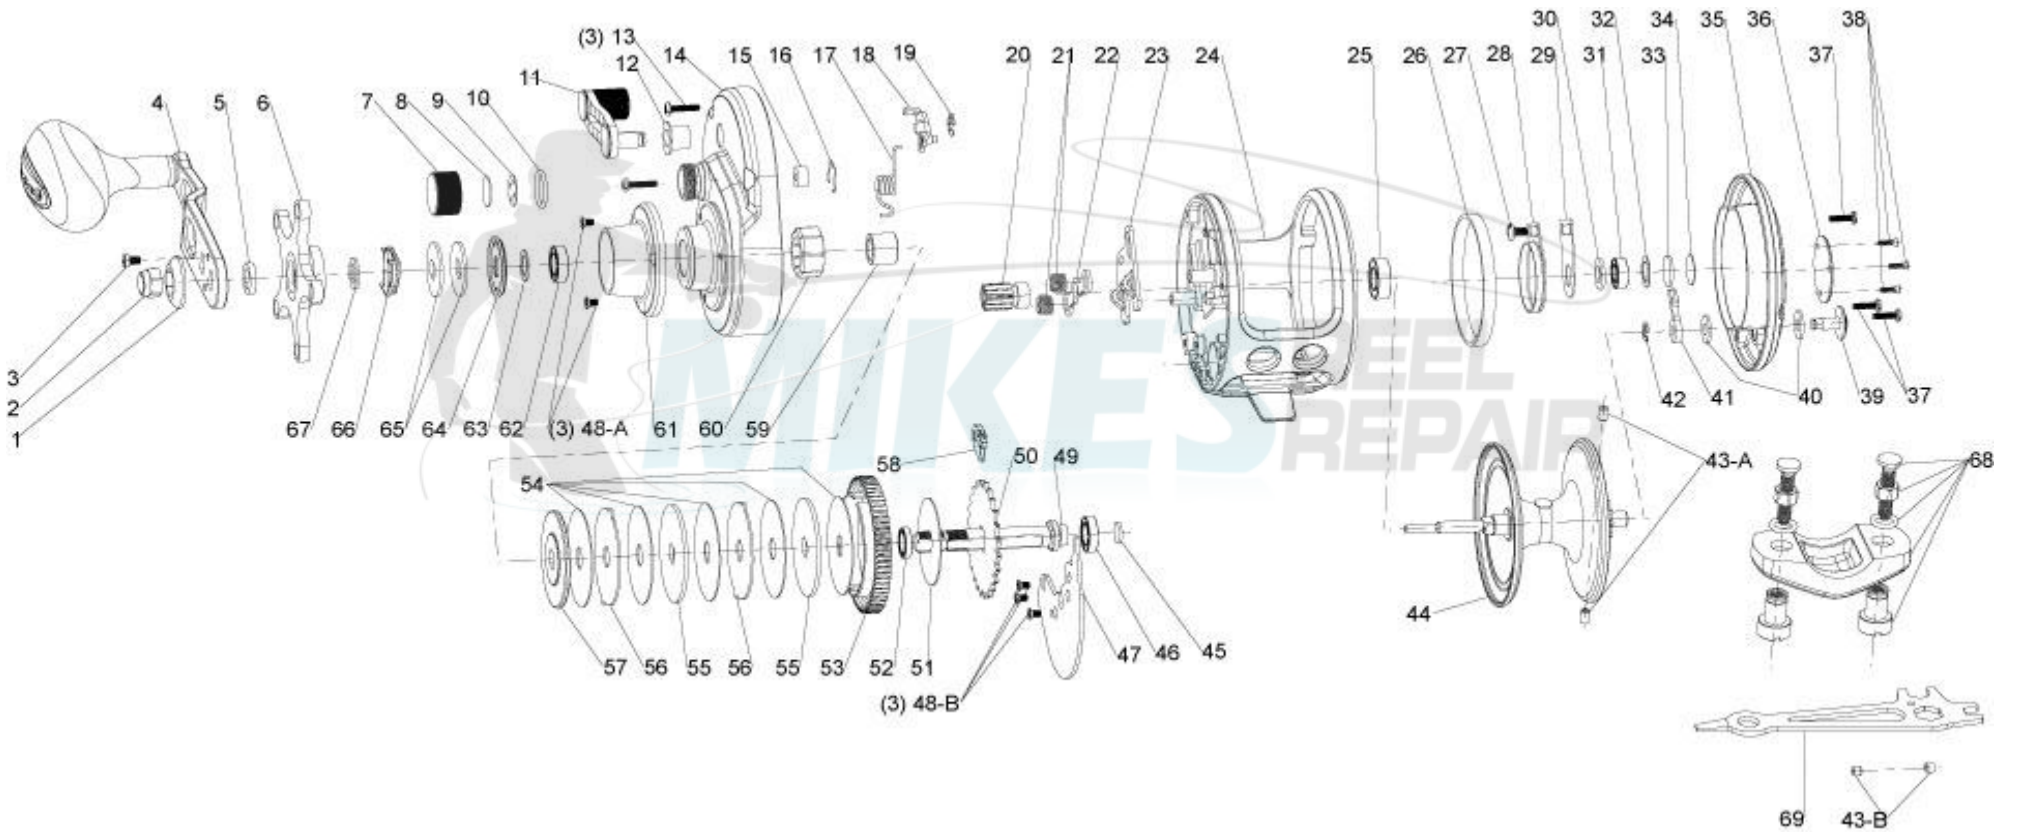

FIN-NOR[®]

LEGENDARY TACKLE SINCE 1933

Offshore OFC16L

FIN-NOR®

LEGENDARY TACKLE SINCE 1933

Offshore OFC16L

Fin-Nor Offshore OFC16L Reel Part List

Key #	Description	Part No.	Key #	Description	Part No.
1	HANDLE NUT PLATE	RF034-01	37	COVER SCREW	RF057-02
2	HANDLE NUT	RF003-01	38	SCREW	RF168-01
3	HANDLE NUT SCREW	RF065-01	39	SPOOL CLICK BUTTON	RF109-01
4	CRANK HANDLE ASSY	RF318-01	40	CLICK BUTTON WASHER	RF081-01
5	SPACER	RF094-01	41	SPOOL CLICK PAWL	RF108-01
6	DRAG STAR ASSY	RF355-01	42	RETAINER RING - SPOOL CLICK	RF020-01
7	SPOOL TENSION CAP	RF033-01	43-A	BRAKE SLEEVE	RF044-01
8	SPACER "A"	RF032-01	43-B	BRAKE SLEEVE	RF044-02
9	SPACER "B"	RF082-01	44	SPOOL ASSY	RF321-01
10	O RING	RF101-01	45	DRIVE SHAFT PAD (FELT)	RF155-01
11	CLUTCH LEVER ASSY	RF309-01	46	BALL BEARING	SF117-01
12	CLUTCH LEVER COLLAR	RF160-01	47	DRIVE SHAFT RETAINER	RF002-01
13	COVER SCREW	RF057-01	48-A	SCREW	RF107-01
14	PART NOT AVAILABLE	N/A	48-B	SCREW	RF107-01
15	BUSHING	RF088-01	49	DRIVE SHAFT	RF008-01
16	BUSHING RETAINER	RF080-01	50	A/R/ RATCHET	RF091-01
17	CLUTCH SPRING	RF104-01	51	DRAG WASHER "B"	RF111-01
18	CLUTCH CAM ASSY	RF384-01	52	BALL BEARING	TF117-01
19	RETAINER RING - CLUTCH LEVER	RF092-01	53	DRIVE GEAR	RF012-01
20	PINION	RF011-01	54	DRAG WASHER "A" (FRICTION)	RF059-03
21	YOKE SPRING	RF040-01	55	KEYED DRAG WASHER	RF045-01
22	YOKE	RF025-01	56	TABBED DRAG WASHER	RF048-01
23	YOKE PLATE	RF039-01	57	SPRING WASHER	RF046-01
24	PART NOT AVAILABLE	N/A	58	A/R PAWL ASSY	RF363-01
25	BALL BEARING	RF058-02	59	CLUTCH SLEEVE	RF159-01
26	CENTRIFUGAL BRAKE RING	RF042-01	60	CLUTCH	RF131-01
27	SPOOL CLICK SPRING SCREW	RF053-01	61	HOOD	RF027-01
28	SPOOL CLICK SPRING	RF022-01	62	BALL BEARING	RF058-01
29	BEARING RETAINER	RF129-01	63	BEARING WASHER	RF121-01
30	BEARING WASHER "D" (FELT)	RF122-01	64	SEAL	AA166-01
31	BALL BEARING	RF017-01	65	SPRING WASHER	RF046-02
32	BEARING WASHER "C"	RF035-02	66	CLICK SPRING ASSEMBLY	RF314-01
33	BEARING WASHER "B"	RF038-01	67	BEARING WASHER	RF121-02
34	BEARING WASHER "A"	RF035-01	68	KIT - ROD CLAMP	RF4154-01
35	LEFT SIDE COVER	RF023-01	69	WRENCH	RF113-01
36	MEDALLION	RF169-01			