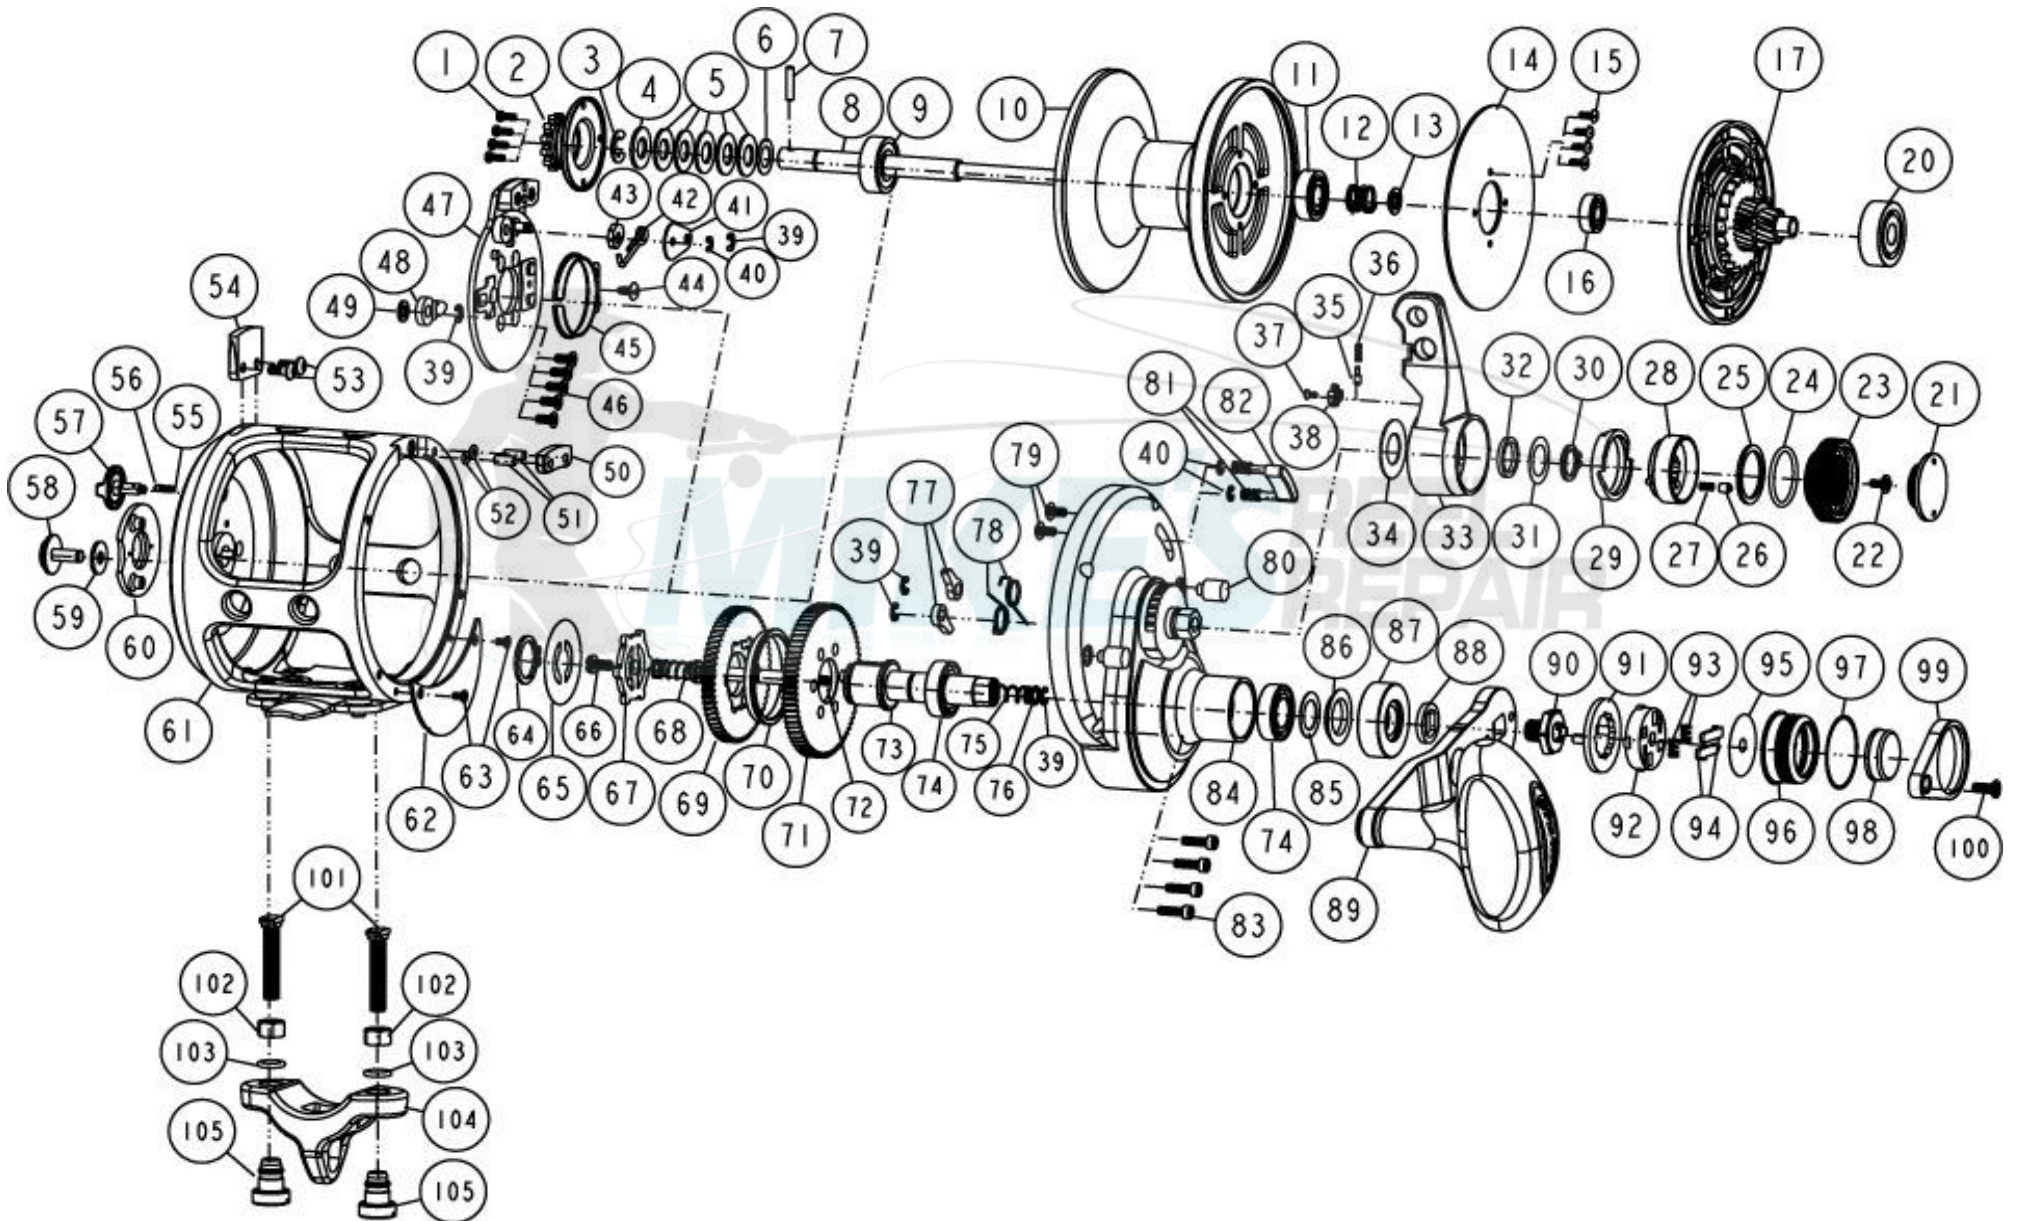

Marquesa™

by FIN-NOR

MA50TII

MA50TII

Fin-Nor Marquesa MA50TII Reel Part List

Key #	Description	Qty.	Part No.	Key #	Description	Qty.	Part No.
1	Screw	4	LF057-01	54	Harness Lug Spacer - Left	1	DM160-01
2	Bait Click Ratchet Assembly	1	GM329-01	55	Coil Spring	1	DF070-01
3	E-Ring	1	DF092-01	56	Testion Konb Click Pin	1	CF108-01
4	Collar	1	DF081-02	57	Tension Knob	1	CF026-01
5	Drag Spring	5	JF046-01	58	Bait Click Lever	1	CF109-01
6	Washer	1	CF121-01	59	Bait Click Lever Washer -A	1	CF032-01
7	Spool Shaft Pin	1	DF093-01	60	Badge	1	CF148-01
8	Spool Shaft	1	DM015-01	61	Frame Assembly	1	DM301-01
9	Ball Bearing	1	VF017-02	62	Drive Gear Cover	1	CM143-01
10	Spool Assembly	1	DM321-01	63	Screw	2	CF107-01
11	Ball Bearing	1	KF017-01	64	External Ring	1	AM075-01
12	Spring	1	CF040-01	65	Dust Cover - A	1	AM038-01
13	Collar	1	BF094-01	66	Screw	1	MF053-01
14	Drag Disc	1	CM059-01	67	Link	1	LF036-02
15	Screw	1	CM057-01	68	Coil Spring - Lower	1	VF070-01
16	Ball Bearing	1	CF117-02	69	Drive Gear - Low	1	DM012-01
17	Drag Plate	1	CM348-02	70	Spacer	1	LF160-02
18	Pinion Gear - Low Speed	1	DM011-10	71	Drive Gear - High	1	CM012-01
19	Pinion Gear - High Speed	1	CM011-10	72	Shift Shaft	1	AM146-01
20	Ball Bearing	1	JF017-01	73	Crank Shaft	1	AM008-01
21	Pre Set Knob Cover	1	CF110-01	74	Ball Bearing	2	CF017-02
22	Screw	1	CX076-04	75	Coil Spring - Upper	1	AM070-01
23	Pre Set Knob	1	CF029-03	76	Spacer	1	AM081-01
24	O-Ring	1	CF101-01	77	Anti Reverse Pawl	1	DF063-02
25	Friction Washer	1	DF121-01	78	Stopper Spring	1	CF096-01
26	Click Pin	1	CF098-01	79	Screw	2	QW123-10
27	Click Spring	1	DF114-01	80	Locating Collar	2	DF118-01
28	Drag Cam B Assembly	1	CF353-01	81	Strike Button Pin Spring	2	CF022-01
29	Drag Cam A	1	CF028-01	82	Strike Button	1	CF062-02
30	External Ring	1	JF075-01	83	Screw	4	CF053-01
31	Adjustment Washer	1	CF038-02	84	Gear Side Cover Assembly	1	CM324-01
32	Bushing	1	DF017-01	85	Adjustment Washer	1	DF035-01
33	Drag Lever	1	CM055-01	86	Rubber Seal	1	CM172-01
34	Drag Lever Washer	1	BM038-01	87	Handle Washer	1	CM054-01
35	Click Pawl	1	CM098-01	88	Spacer	1	AM160-01
36	Click Spring	1	CM114-01	89	Handle Assembly	1	CM318-01
37	Screw	1	DW107-02	90	Handle Nut	1	AM003-01
38	Cover	1	CM161-01	91	Handle Nut Retainer	1	AM034-01
39	E-Clip	4	NX092-01	92	Trip Holder	1	BM159-01
40	E-Clip	3	NX090-01	93	Coil Spring	2	MF070-01
41	Holder	1	CF159-01	94	Plate	2	LF104-01
42	Torsion Spring	1	CF070-01	95	Dust Cover - B	1	BM035-01
43	Cam	1	DF028-01	96	Shift Knob	1	AM158-01
44	Tapping Screw	1	QW125-02	97	Washer	1	AM035-01
45	Click Spring	1	DF022-01	98	Shift Button	1	AM062-01
46	Screw	5	TW107-04	99	Shift Knob Holder	1	AM159-01
47	Click Plate Holder	1	CM129-01	100	Handle Nut Screw	1	MF076-01
48	Bait Click Pawl	1	DF109-02	101	Rod Clamping Bolt	2	CF125-01
49	Bait Click Lever Washer -B	1	CF035-01	102	Nut	2	JF003-01
50	Harness Lug Spacer - Right	1	CM160-01	103	O-Ring	2	LF101-01
51	Pin	2	CM093-01	104	Rod Clamp	1	XF154-01
52	O-Ring	2	CM101-01	105	Rod Clamp Nut	2	CF161-01
53	Screw	2	CM123-01				