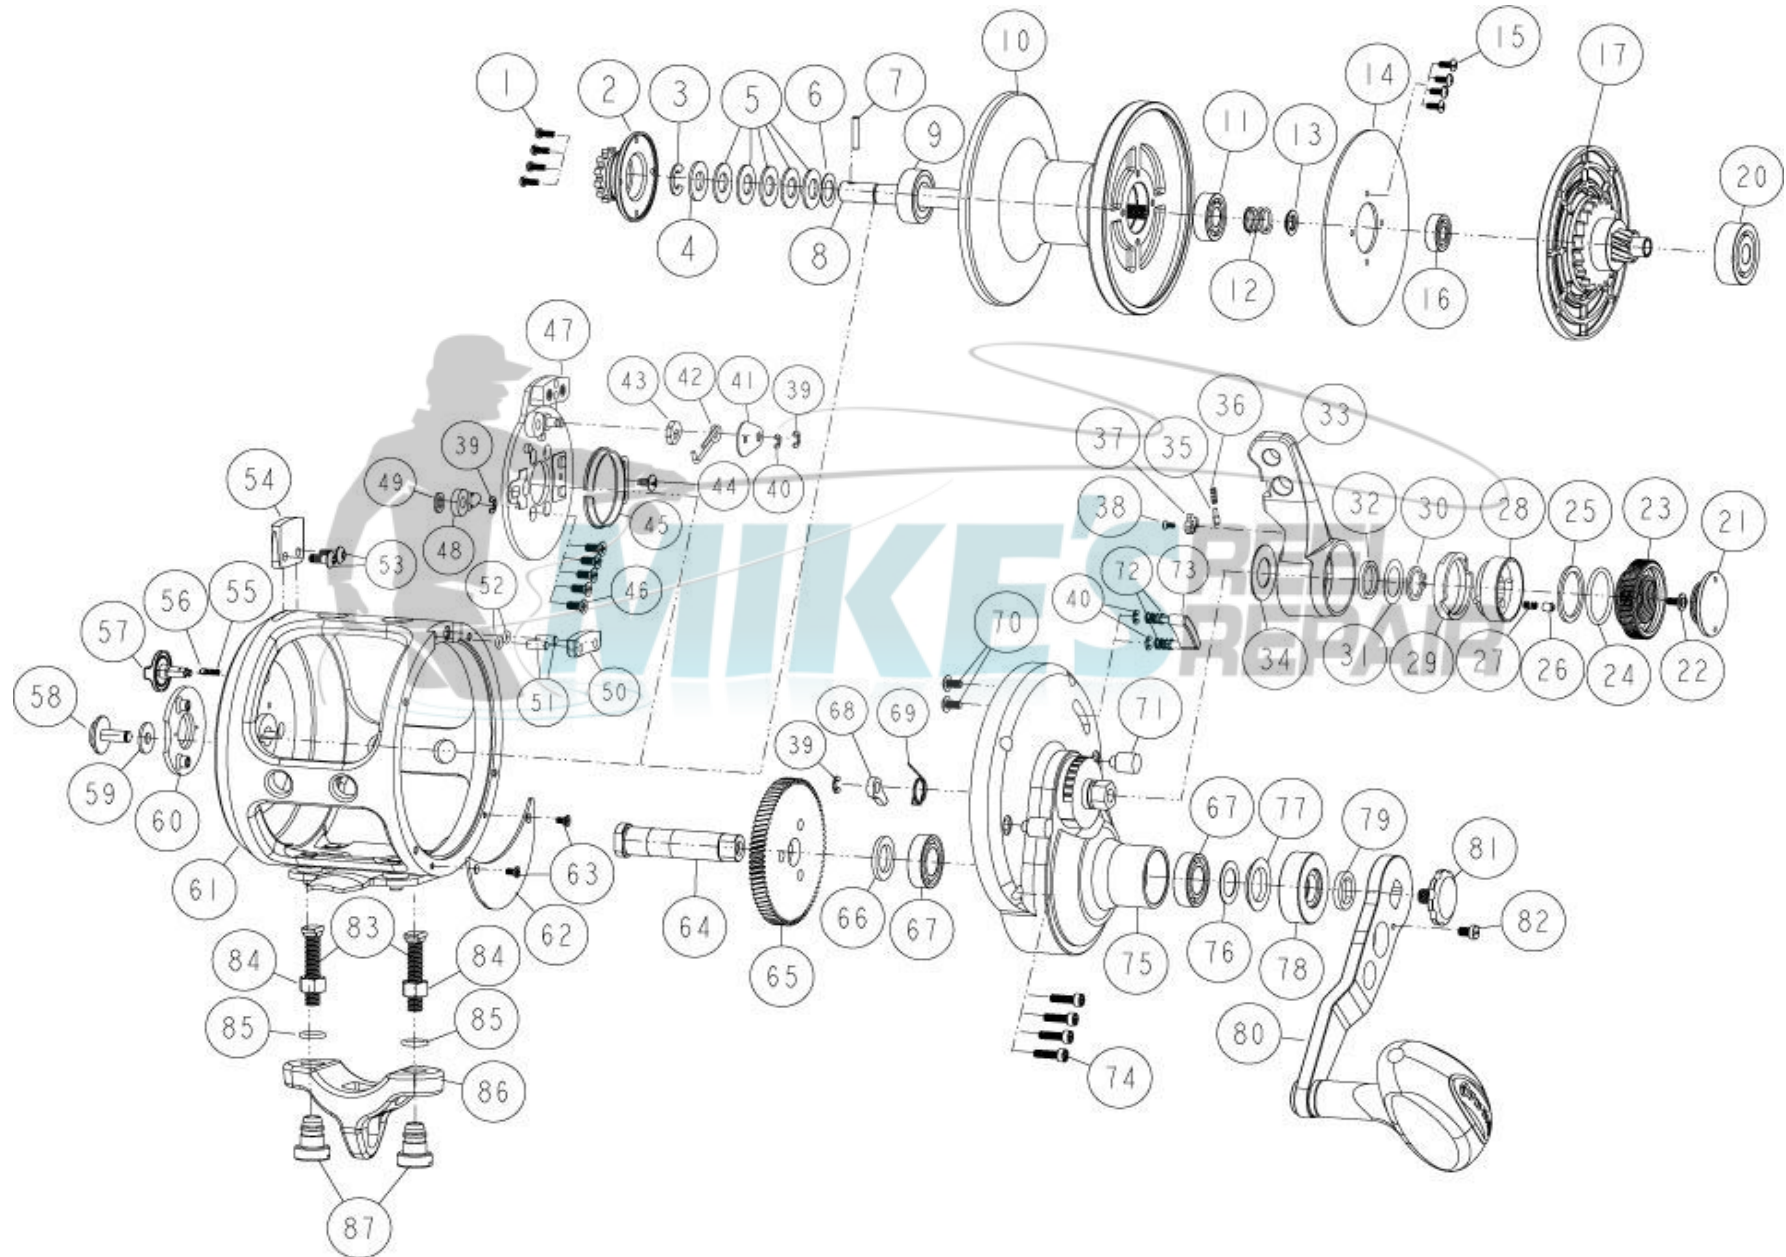

Marquesa™

by FIN-NOR

MA50T

Marquesa™

by FIN-NOR

MA50T

Fin-Nor Marquesa MA50T Reel Part List

Key #	Description	Qty.	Part No.	Key #	Description	Qty.	Part No.
1	Screw	4	LF057-01	45	Click Spring	1	DF022-01
2	Bait Click Ratchet Assembly	1	GM329-01	46	Screw	5	TW107-04
3	E-Ring	1	DF092-01	47	Click Plate Holder	1	CM129-01
4	Collar	1	DF081-02	48	Bait Click Pawl	1	DF109-02
5	Drag Spring	5	JF046-01	49	Bait Click Lever Washer -B	1	CF035-01
6	Washer	1	CF121-01	50	Harness Lug Spacer - Right	1	CM160-01
7	Spool Shaft Pin	1	DF093-01	51	Pin	2	CM093-01
8	Spool Shaft	1	DM015-01	52	O-Ring	2	CM101-01
9	Ball Bearing	1	VF017-02	53	Screw	2	CM123-01
10	Spool Assembly	1	DM321-01	54	Harness Lug Spacer - Left	1	DM160-01
11	Ball Bearing	1	KF017-01	55	Coil Spring	1	DF070-01
12	Spring	1	CF040-01	56	Testion Konb Click Pin	1	CF108-01
13	Collar	1	BF094-01	57	Tension Knob	1	CF026-01
14	Drag Disc	1	CM059-01	58	Bait Click Lever	1	CF109-01
15	Screw	1	CM057-01	59	Bait Click Lever Washer -A	1	CF032-01
16	Ball Bearing	1	CF117-02	60	Badge	1	CF148-01
17	Drag Plate	1	CM348-01	61	Frame Assembly	1	DM301-02
18	Spacer	1	DM011-01	62	Drive Gear Cover	1	CM143-01
19	Pinion Gear	1	CM011-01	63	Screw	2	CF107-01
20	Ball Bearing	1	JF017-01	64	Crank Shaft	1	GM008-01
21	Pre Set Knob Cover	1	CF110-01	65	Drive Gear	1	GM012-01
22	Screw	1	CX076-04	66	Washer	1	GM035-01
23	Pre Set Knob	1	CF029-03	67	Ball Bering	2	CF017-02
24	O-Ring	1	CF101-01	68	Anti Reverse Pawl	1	DF063-02
25	Friction Washer	1	DF121-01	69	Stopper Spring	1	CF096-01
26	Click Pin	1	CF098-01	70	Screw	2	QW123-10
27	Click Spring	1	DF114-01	71	Locating Collar	2	DF118-01
28	Drag Cam B Assembly	1	CF353-01	72	Strike Button Pin Spring	2	CF022-01
29	Drag Cam A	1	CF028-01	73	Strike Button	1	CF062-02
30	External Ring	1	JF075-01	74	Screw	4	CF053-01
31	Adjustment Washer	1	CF038-02	75	Gear Side Cover Assembly	1	CM324-02
32	Bushing	1	DF017-01	76	Adjustment Washer	1	DF035-01
33	Drag Lever	1	CM055-01	77	Rubber Seal	1	CM172-01
34	Drag Lever Washer	1	BM038-01	78	Handle Washer	1	CM054-01
35	Click Pawl	1	CM098-01	79	Spacer	1	AM160-01
36	Click Spring	1	CM114-01	80	Handle Arm Assembly	1	GM318-01
37	Screw	1	DW107-02	81	Handle Nut	1	CF003-01
38	Cover	1	CM161-01	82	Handle Nut Screw	1	CF065-01
39	E-Clip	4	NX092-01	83	Rod Clamping Bolt	2	CF125-01
40	E-Clip	3	NX090-01	84	Nut	2	JF003-01
41	Holder	1	CF159-01	85	O-Ring	2	LF101-01
42	Torsion Spring	1	CF070-01	86	Rod Clamp	1	XF154-01
43	Cam	1	DF028-01	87	Rod Clamp Nut	2	CF161-01
44	Tapping Screw	1	QW125-02				