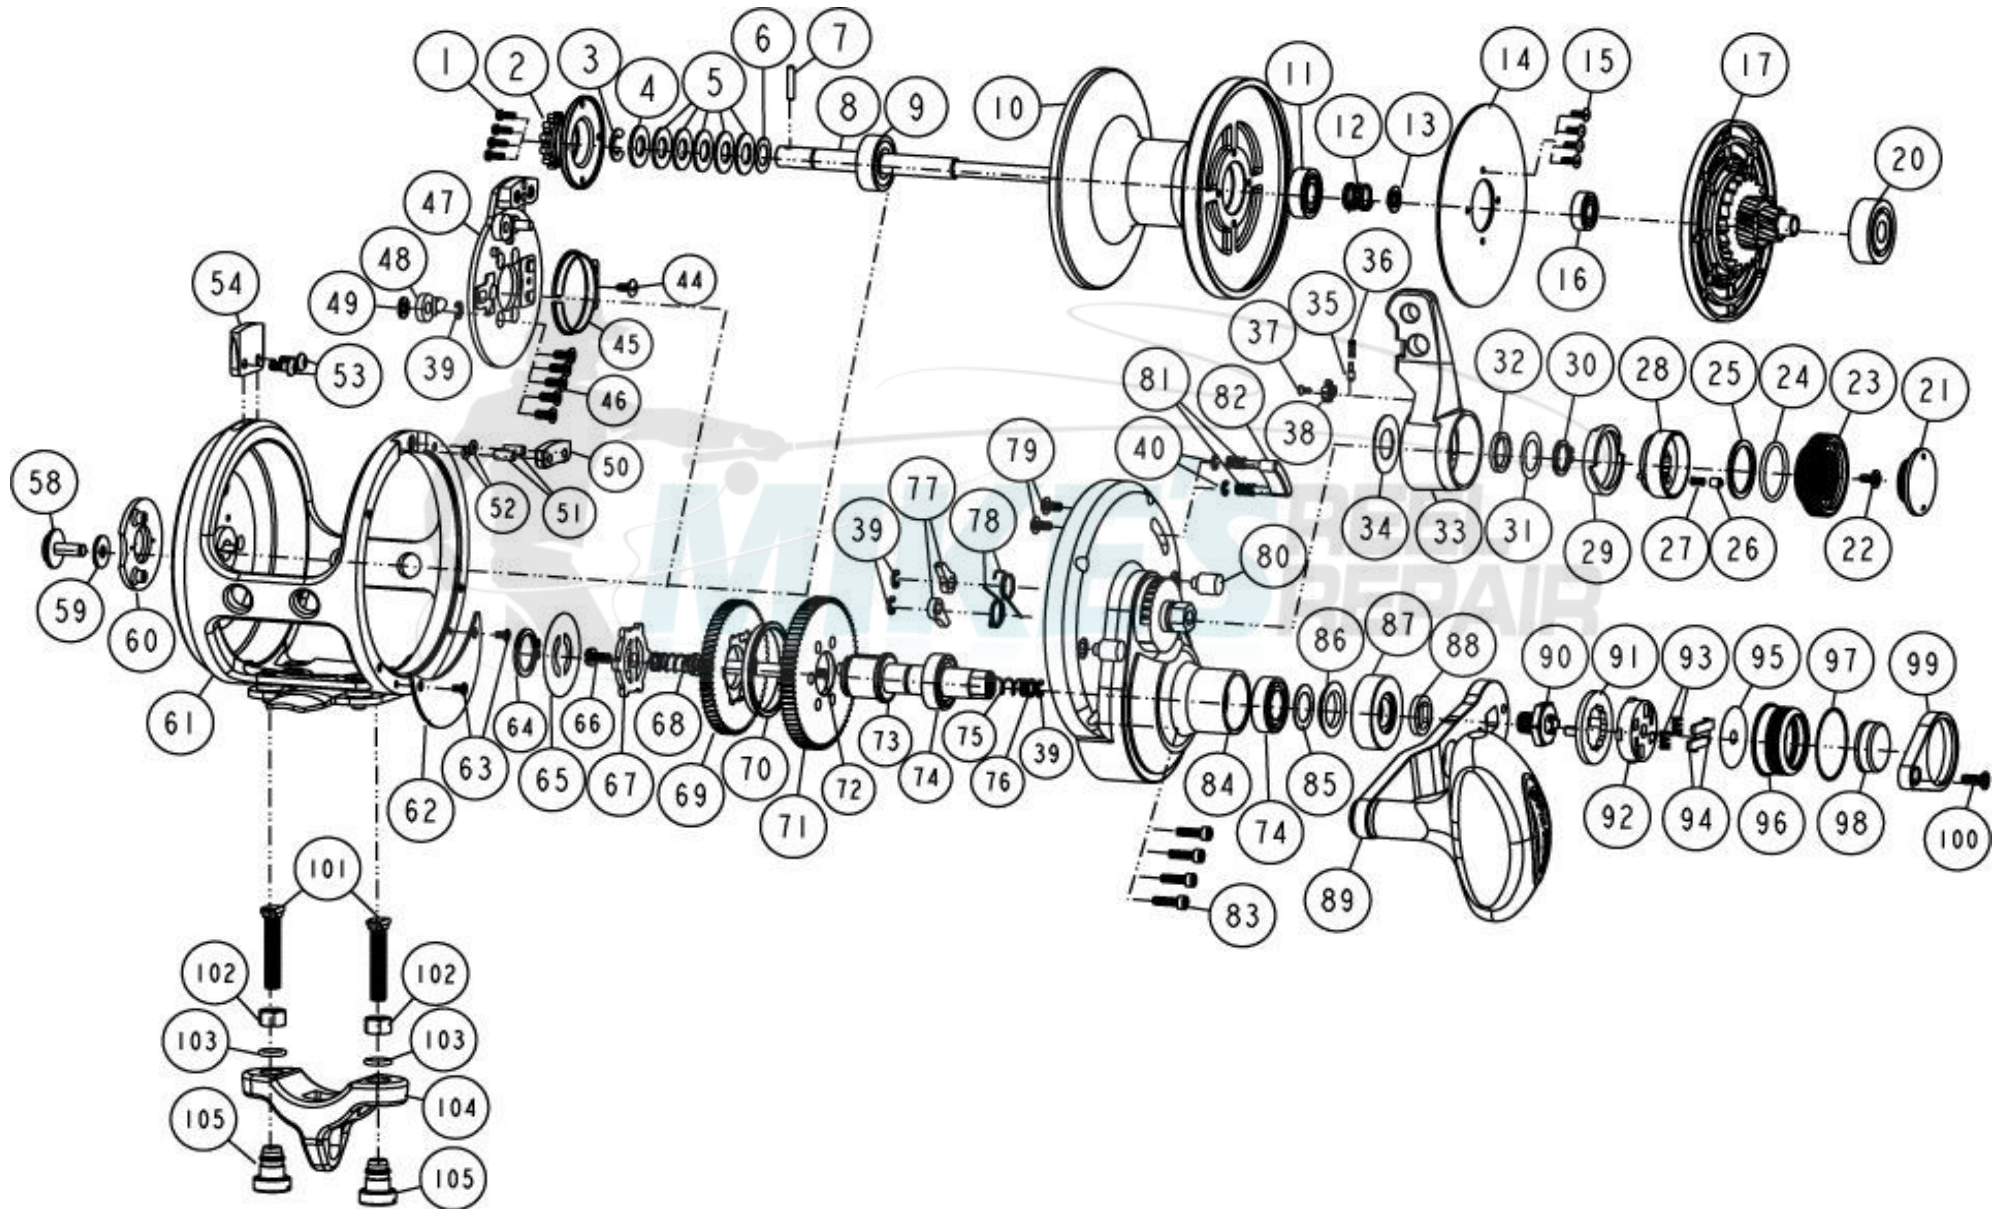

Marquesa™

by FIN-NOR

MA50II

Marquesa™

by FIN-NOR®

MA50II

Fin-Nor Marquesa MA50II Reel Part List

Key #	Description	Qty.	Part No.	Key #	Description	Qty.	Part No.
1	Screw	4	LF057-01	53	Screw	2	CM123-01
2	Bait Click Ratchet Assembly	1	GM329-01	54	Harness Lug Spacer - Left	1	DM160-01
3	E-Ring	1	DF092-01	55	None		
4	Collar	1	DF081-02	56	None		
5	Drag Spring	5	JF046-01	57	None		
6	Washer	1	CF121-01	58	Bait Click Lever	1	CF109-01
7	Spool Shaft Pin	1	DF093-01	59	Bait Click Lever Washer -A	1	CF032-01
8	Spool Shaft	1	DM015-01	60	Badge	1	CF148-01
9	Ball Bearing	1	VF017-02	61	Frame Assembly	1	HM301-01
10	Spool	1	DM021-01	62	Drive Gear Cover	1	CM143-01
11	Ball Bearing	1	KF017-01	63	Screw	2	CF107-01
12	Spring	1	CF040-01	64	External Ring	1	AM075-01
13	Collar	1	BF094-01	65	Dust Cover - A	1	AM038-01
14	Drag Disc	1	CM059-01	66	Screw	1	MF053-01
15	Screw	1	CM057-01	67	Link	1	LF036-02
16	Ball Bearing	1	CF117-02	68	Coil Spring - Lower	1	VF070-01
17	Drag Plate	1	CM348-02	69	Drive Gear - Low	1	DM012-01
18	Pinion Gear - Low Speed	1	DM011-10	70	Spacer	1	LF160-02
19	Pinion Gear - High Speed	1	CM011-10	71	Drive Gear - High	1	CM012-01
20	Ball Bearing	1	JF017-01	72	Shift Shaft	1	AM146-01
21	Pre Set Knob Cover	1	CF110-01	73	Crank Shaft	1	AM008-01
22	Screw	1	CX076-04	74	Ball Bearing	2	CF017-02
23	Pre Set Knob	1	CF029-03	75	Coil Spring - Upper	1	AM070-01
24	O-Ring	1	CF101-01	76	Spacer	1	AM081-01
25	Friction Washer	1	DF121-01	77	Anti Reverse Pawl	2	DF063-02
26	Click Pin	1	CF098-01	78	Stopper Spring	2	CF096-01
27	Click Spring	1	DF114-01	79	Screw	2	QW123-10
28	Drag Cam B Assembly	1	CF353-01	80	Locating Collar	2	DF118-01
29	Drag Cam A	1	CF028-01	81	Strike Button Pin Spring	2	CF022-01
30	External Ring	1	JF075-01	82	Strike Button	1	CF062-02
31	Adjustment Washer	1	CF038-02	83	Screw	4	CF053-01
32	Bushing	1	DF017-01	84	Gear Side Cover Assembly	1	CM324-01
33	Drag Lever	1	CM055-01	85	Adjustment Washer	1	DF035-01
34	Drag Lever Washer	1	BM038-01	86	Rubber Seal	1	CM172-01
35	Click Pawl	1	CM098-01	87	Handle Washer	1	CM054-01
36	Click Spring	1	CM114-01	88	Spacer	1	AM160-01
37	Screw	1	DW107-02	89	Handle Assembly	1	CM318-01
38	Cover	1	CM161-01	90	Handle Nut	1	AM003-01
39	E-Clip	4	NX092-01	91	Handle Nut Retainer	1	AM034-01
40	E-Clip	2	NX090-01	92	Trip Holder	1	BM159-01
41	None			93	Coil Spring	2	MF070-01
42	None			94	Plate	2	LF104-01
43	None			95	Dust Cover - B	1	BM035-01
44	Tapping Screw	1	QW125-02	96	Shift Knob	1	AM158-01
45	Click Spring	1	DF022-01	97	Washer	1	AM035-01
46	Screw	5	TW107-04	98	Shift Button	1	AM062-01
47	Click Plate Holder	1	CM129-10	99	Shift Knob Holder	1	AM159-01
48	Bait Click Pawl	1	DF109-02	100	Handle Nut Screw	1	MF076-01
49	Bait Click Lever Washer -B	1	CF035-01	101	Rod Clamping Bolt	2	CF125-01
50	Harness Lug Spacer - Right	1	CM160-01	102	Nut	2	JF003-01
51	Pin	2	CM093-01	103	O-Ring	2	LF101-01
52	O-Ring	2	CM101-01	104	Rod Clamp	1	XF154-01
				105	Rod Clamp Nut	2	CF161-01