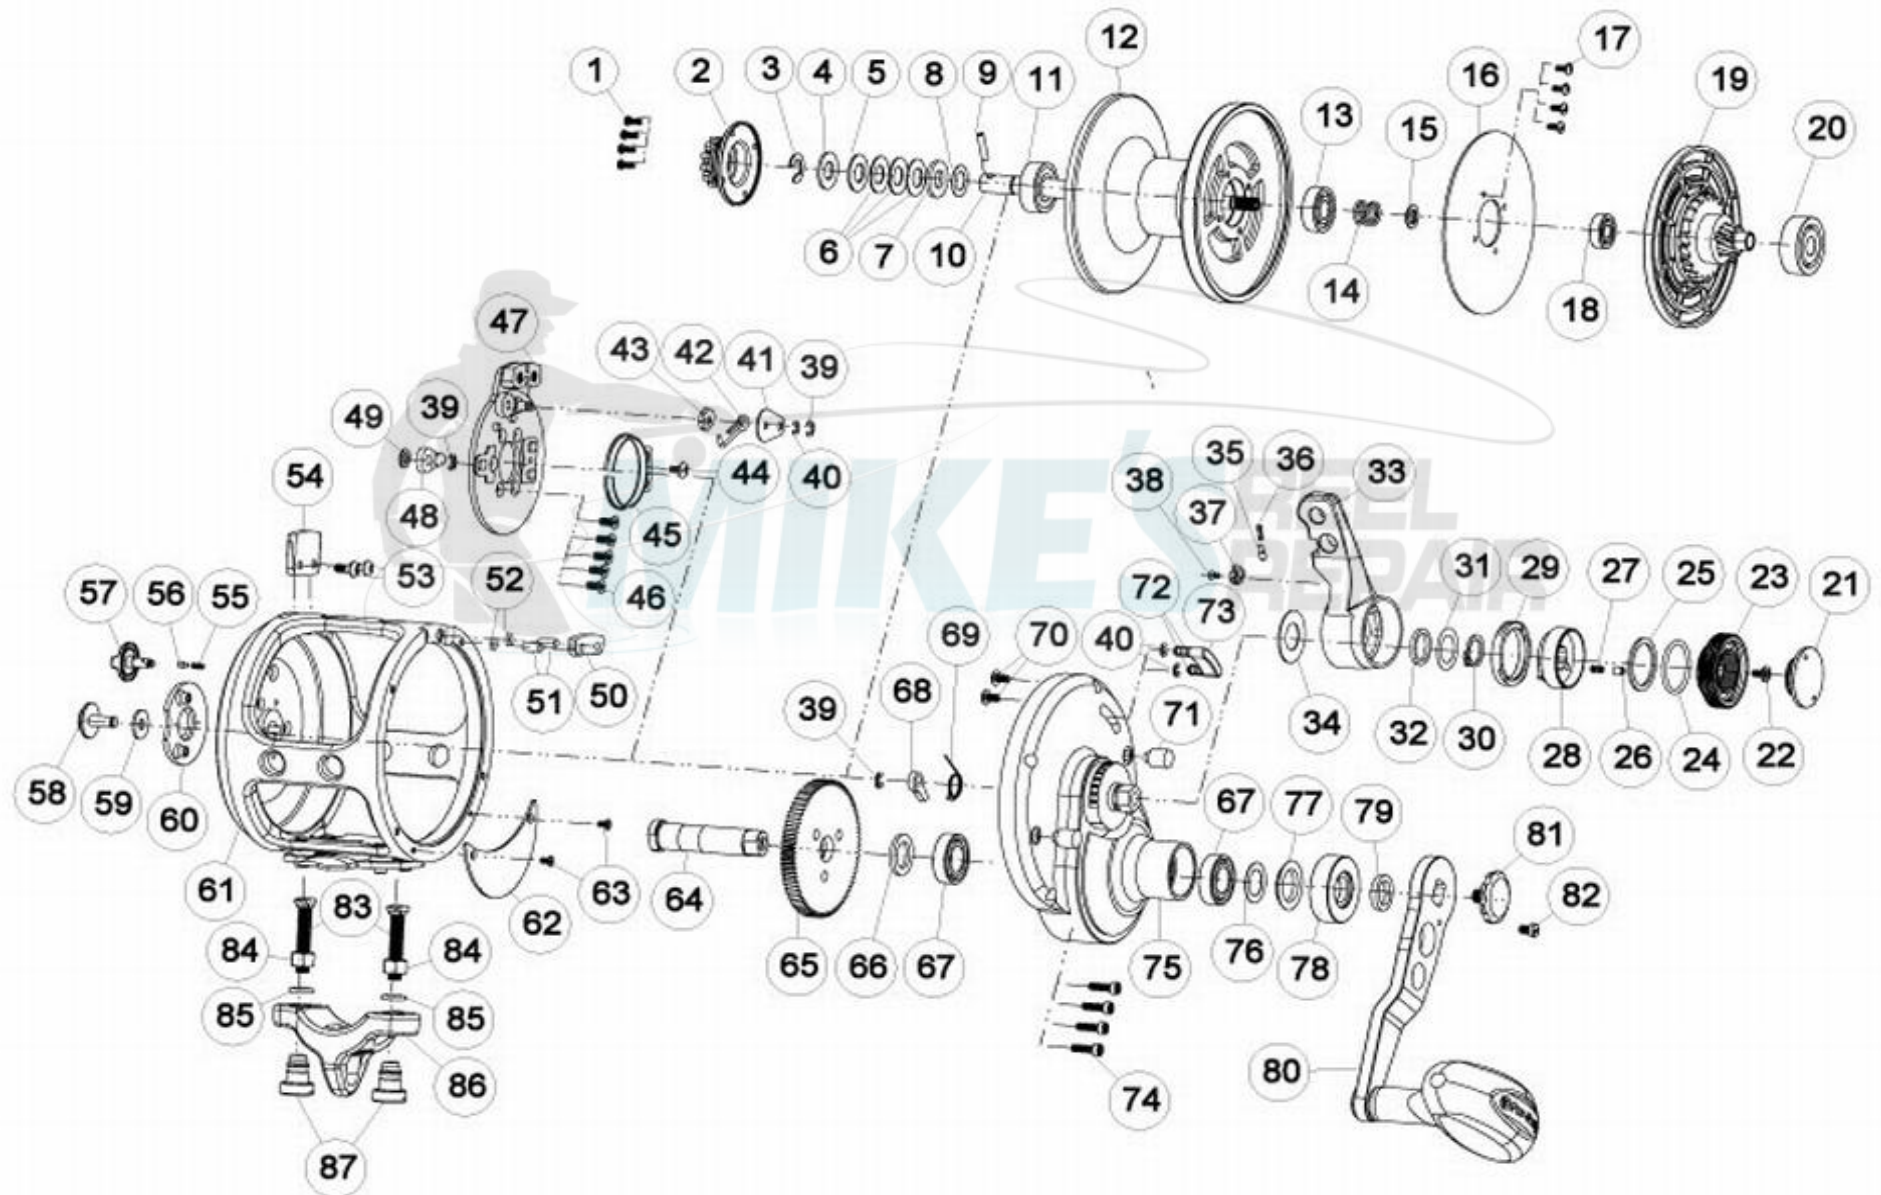

Marquesa™

by FIN-NOR

Pelagic MA40TP

Pelagic MA40TP

Fin-Nor Marquesa Pelagic MA40TP Reel Part List							
Key #	Description	Qty.	Part No.	Key #	Description	Qty.	Part No.
1	Screw	4	LF057-01	45	Click Spring	1	DF022-01
2	Bait Click Ratchet Assembly	1	GM329-01	46	Screw	5	TW107-04
3	E-Ring	1	DF092-01	47	Click Plate Holder	1	CM129-01
4	Collar	1	DF081-02	48	Bait Click Pawl	1	DF109-02
5	Drag Spring	1	JF046-01	49	Bait Click Lever Washer -B	1	CF035-01
6	Drag Spring	3	CM046-01	50	Harness Lug Spacer - Right	1	CM160-02
7	Collar	1	DF081-01	51	Pin	2	CM093-01
8	Washer	1	CF121-01	52	O-Ring	2	CM101-01
9	Spool Shaft Pin	1	DF093-01	53	Screw	2	CM123-01
10	Spool Shaft	1	CM015-01	54	Harness Lug Spacer - Left	1	DM160-02
11	Ball Bearing	1	VF017-02	55	Coil Spring	1	DF070-01
12	Spool	1	CM021-02	56	Tension Knob Click Pin	1	CF108-01
13	Ball Bearing	1	KF017-01	57	Tension Knob	1	CF026-01
14	Spring	1	CF040-01	58	Bait Click Lever	1	CF109-01
15	Collar	1	BF094-01	59	Bait Click Lever Washer - A	1	CF032-01
16	Drag Disc	1	CM059-01	60	Badge	1	CF148-03
17	Screw	1	CM057-01	61	Frame Assembly	1	CM301-03
18	Ball Bearing	1	CF117-02	62	Drive Gear Cover	1	CM143-01
19	Drag Plate Assembly	1	CM348-01	63	Screw	2	CF107-01
20	Ball Bearing	1	JF017-01	64	Crank Shaft	1	GM008-01
21	Pre Set Knob Cover	1	CF110-02	65	Drive Gear	1	GM012-01
22	Screw	1	CX076-04	66	Washer	1	GM035-01
23	Pre Set Knob	1	CF029-04	67	Ball Bearing	2	CF017-02
24	O-Ring	1	CF101-01	68	Anti Reverse Pawl	1	DF063-02
25	Friction Washer	1	DF121-01	69	Stopper Spring	1	CF096-01
26	Click Pin	1	CF098-01	70	Screw	2	QW123-10
27	Click Spring	1	DF114-01	71	Locating Collar	2	DF118-01
28	Drag Cam B Assembly	1	CF353-01	72	Strike Button Pin Spring	2	CF022-01
29	Drag Cam A	1	DM028-01	73	Strike Button	1	CF062-02
30	External Ring	1	JF075-01	74	Screw	4	CF053-01
31	Adjustment Washer	1	CF038-02	75	Gear Side Cover Assembly	1	CM324-03
32	Bushing	1	DF017-01	76	Adjustment Washer	1	DF035-01
33	Drag Lever	1	CM055-02	77	Rubber Seal	1	CM172-01
34	Drag Lever Washer	1	BM038-01	78	Handle Washer	1	CM054-02
35	Click Pawl	1	CM098-01	79	Spacer	1	AM160-01
36	Click Spring	1	CM114-01	80	Handle Arm Assembly	1	GM318-02
37	Cover	1	CM161-01	81	Handle Nut	1	CF003-01
38	Screw	1	DW107-02	82	Handle Nut Screw	1	CF065-01
39	E-Clip	4	NX092-01	83	Rod Clamping Bolt	2	CF125-01
40	E-Clip	3	NX090-01	84	Nut	2	JF003-01
41	Holder	1	CF159-01	85	O-Ring	2	LF101-01
42	Torsion Spring	1	CF070-01	86	Rod Clamp	1	XF154-01
43	Cam	1	DF028-01	87	Rod Clamp Nut	2	CF161-01
44	Tapping Screw	1	QW125-02				