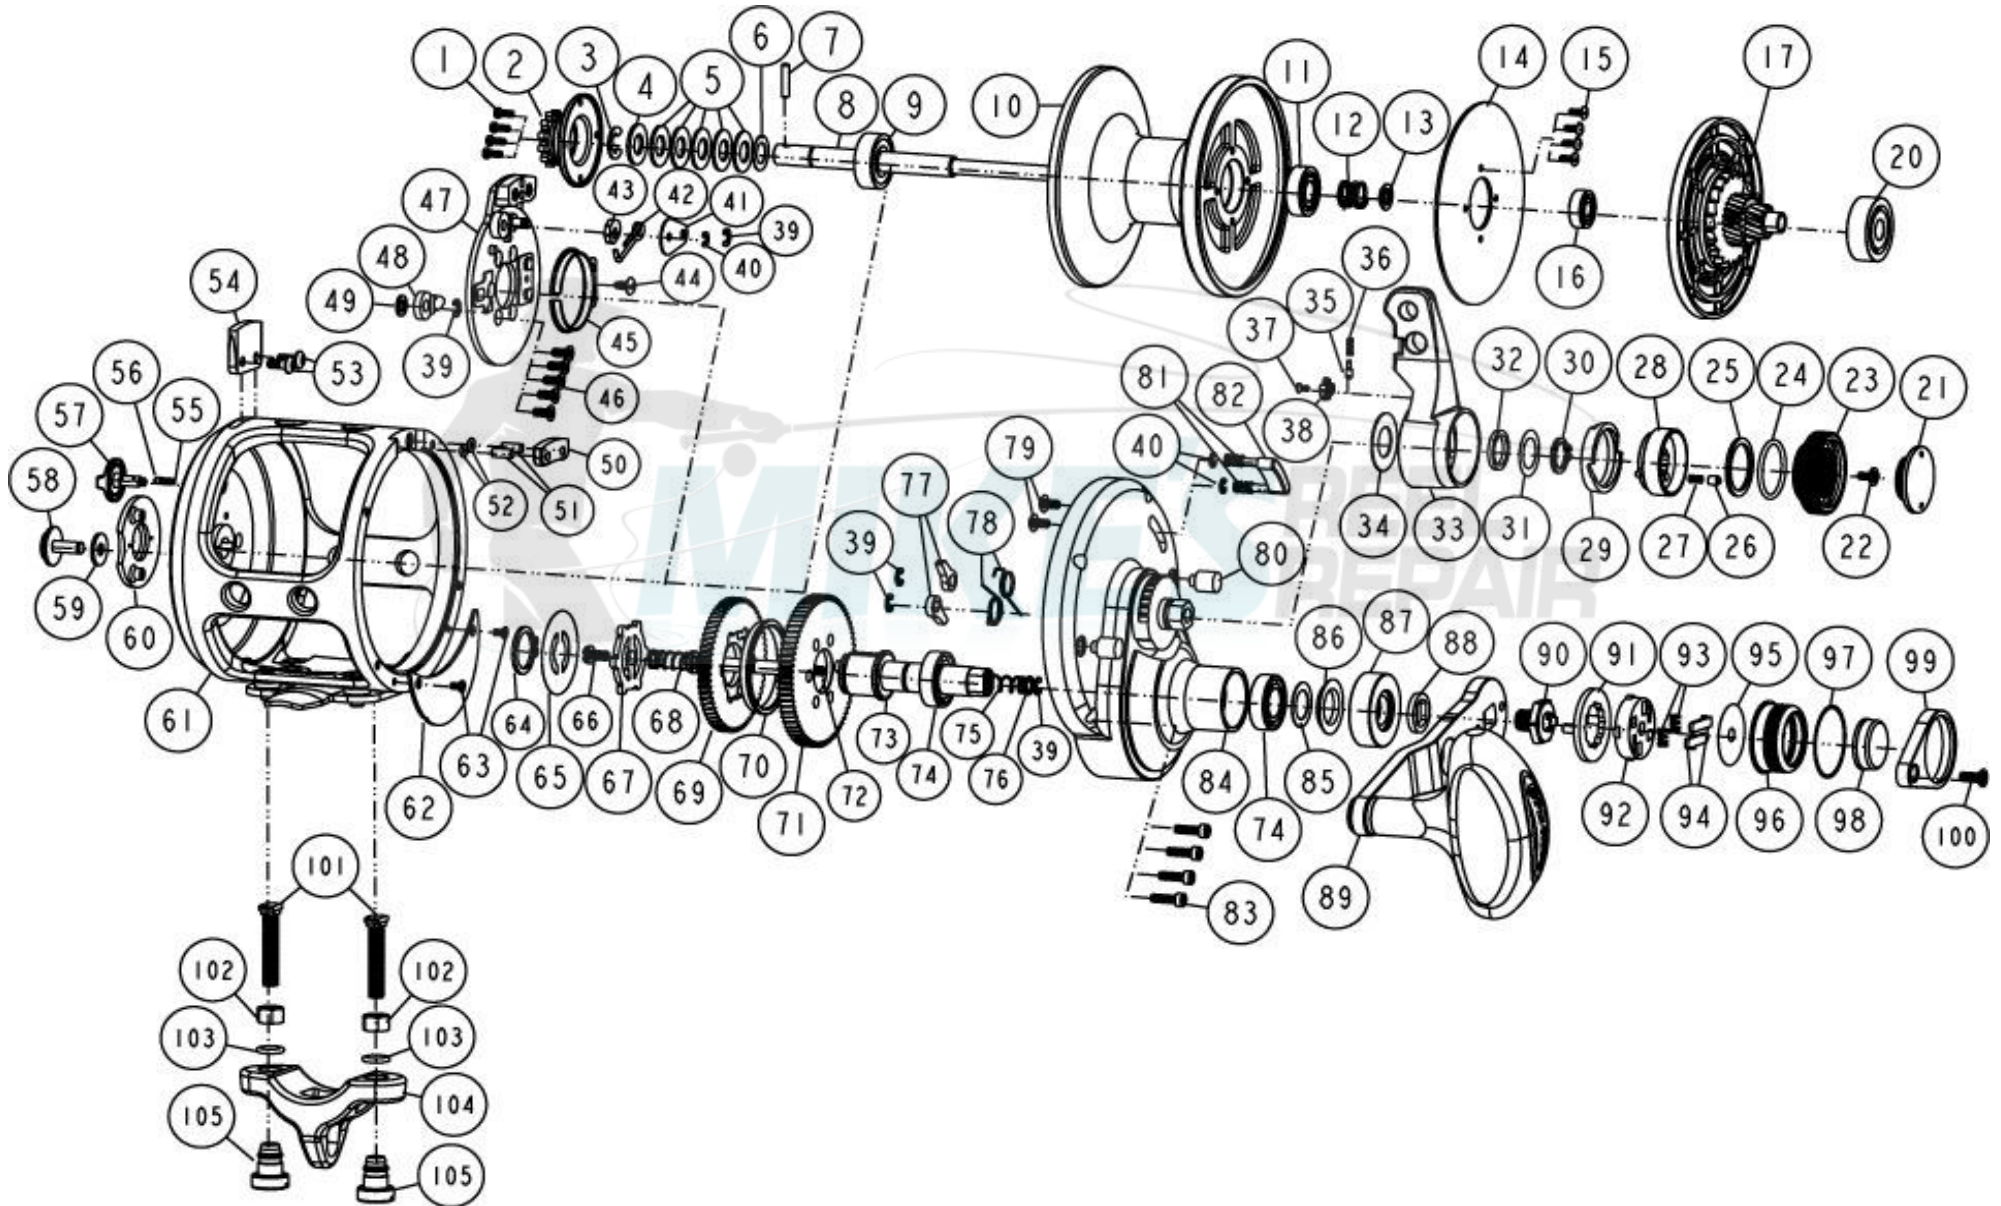

Marquesa™

by FIN-NOR

MA40TII

MA40TII

Fin-Nor Marquesa MA40TII Reel Part List

Key #	Description	Qty.	Part No.	Key #	Description	Qty.	Part No.
1	Screw	4	LF057-01	54	Harness Lug Spacer - Left	1	DM160-01
2	Bait Click Ratchet Assembly	1	GM329-01	55	Coil Spring	1	DF070-01
3	E-Ring	1	DF092-01	56	Testion Konb Click Pin	1	CF108-01
4	Collar	1	DF081-02	57	Tension Knob	1	CF026-01
5	Drag Spring	5	JF046-01	58	Bait Click Lever	1	CF109-01
6	Washer	1	CF121-01	59	Bait Click Lever Washer -A	1	CF032-01
7	Spool Shaft Pin	1	DF093-01	60	Badge	1	CF148-01
8	Spool Shaft	1	CM015-01	61	Frame Assembly	1	CM301-01
9	Ball Bearing	1	VF017-02	62	Drive Gear Cover	1	CM143-01
10	Spool Assembly	1	CM321-01	63	Screw	2	CF107-01
11	Ball Bearing	1	KF017-01	64	External Ring	1	AM075-01
12	Spring	1	CF040-01	65	Dust Cover - A	1	AM038-01
13	Collar	1	BF094-01	66	Screw	1	MF053-01
14	Drag Disc	1	CM059-01	67	Link	1	LF036-02
15	Screw	1	CM057-01	68	Coil Spring - Lower	1	VF070-01
16	Ball Bearing	1	CF117-02	69	Drive Gear - Low	1	DM012-01
17	Drag Plate	1	CM348-02	70	Spacer	1	LF160-02
18	Pinion Gear - Low Speed	1	DM011-10	71	Drive Gear - High	1	CM012-01
19	Pinion Gear - High Speed	1	CM011-10	72	Shift Shaft	1	AM146-01
20	Ball Bearing	1	JF017-01	73	Crank Shaft	1	AM008-01
21	Pre Set Knob Cover	1	CF110-01	74	Ball Bearing	2	CF017-02
22	Screw	1	CX076-04	75	Coil Spring - Upper	1	AM070-01
23	Pre Set Knob	1	CF029-03	76	Spacer	1	AM081-01
24	O-Ring	1	CF101-01	77	Anti Reverse Pawl	1	DF063-02
25	Friction Washer	1	DF121-01	78	Stopper Spring	1	CF096-01
26	Click Pin	1	CF098-01	79	Screw	2	QW123-10
27	Click Spring	1	DF114-01	80	Locating Collar	2	DF118-01
28	Drag Cam B Assembly	1	CF353-01	81	Strike Button Pin Spring	2	CF022-01
29	Drag Cam A	1	CF028-01	82	Strike Button	1	CF062-02
30	External Ring	1	JF075-01	83	Screw	4	CF053-01
31	Adjustment Washer	1	CF038-02	84	Gear Side Cover Assembly	1	CM324-01
32	Bushing	1	DF017-01	85	Adjustment Washer	1	DF035-01
33	Drag Lever	1	CM055-01	86	Rubber Seal	1	CM172-01
34	Drag Lever Washer	1	BM038-01	87	Handle Washer	1	CM054-01
35	Click Pawl	1	CM098-01	88	Spacer	1	AM160-01
36	Click Spring	1	CM114-01	89	Handle Assembly	1	CM318-01
37	Screw	1	DW107-02	90	Handle Nut	1	AM003-01
38	Cover	1	CM161-01	91	Handle Nut Retainer	1	AM034-01
39	E-Clip	4	NX092-01	92	Trip Holder	1	BM159-01
40	E-Clip	3	NX090-01	93	Coil Spring	2	MF070-01
41	Holder	1	CF159-01	94	Plate	2	LF104-01
42	Torsion Spring	1	CF070-01	95	Dust Cover - B	1	BM035-01
43	Cam	1	DF028-01	96	Shift Knob	1	AM158-01
44	Tapping Screw	1	QW125-02	97	Washer	1	AM035-01
45	Click Spring	1	DF022-01	98	Shift Button	1	AM062-01
46	Screw	5	TW107-04	99	Shift Knob Holder	1	AM159-01
47	Click Plate Holder	1	CM129-01	100	Handle Nut Screw	1	MF076-01
48	Bait Click Pawl	1	DF109-02	101	Rod Clamping Bolt	2	CF125-01
49	Bait Click Lever Washer -B	1	CF035-01	102	Nut	2	JF003-01
50	Harness Lug Spacer - Right	1	CM160-01	103	O-Ring	2	LF101-01
51	Pin	2	CM093-01	104	Rod Clamp	1	XF154-01
52	O-Ring	2	CM101-01	105	Rod Clamp Nut	2	CF161-01
53	Screw	2	CM123-01				