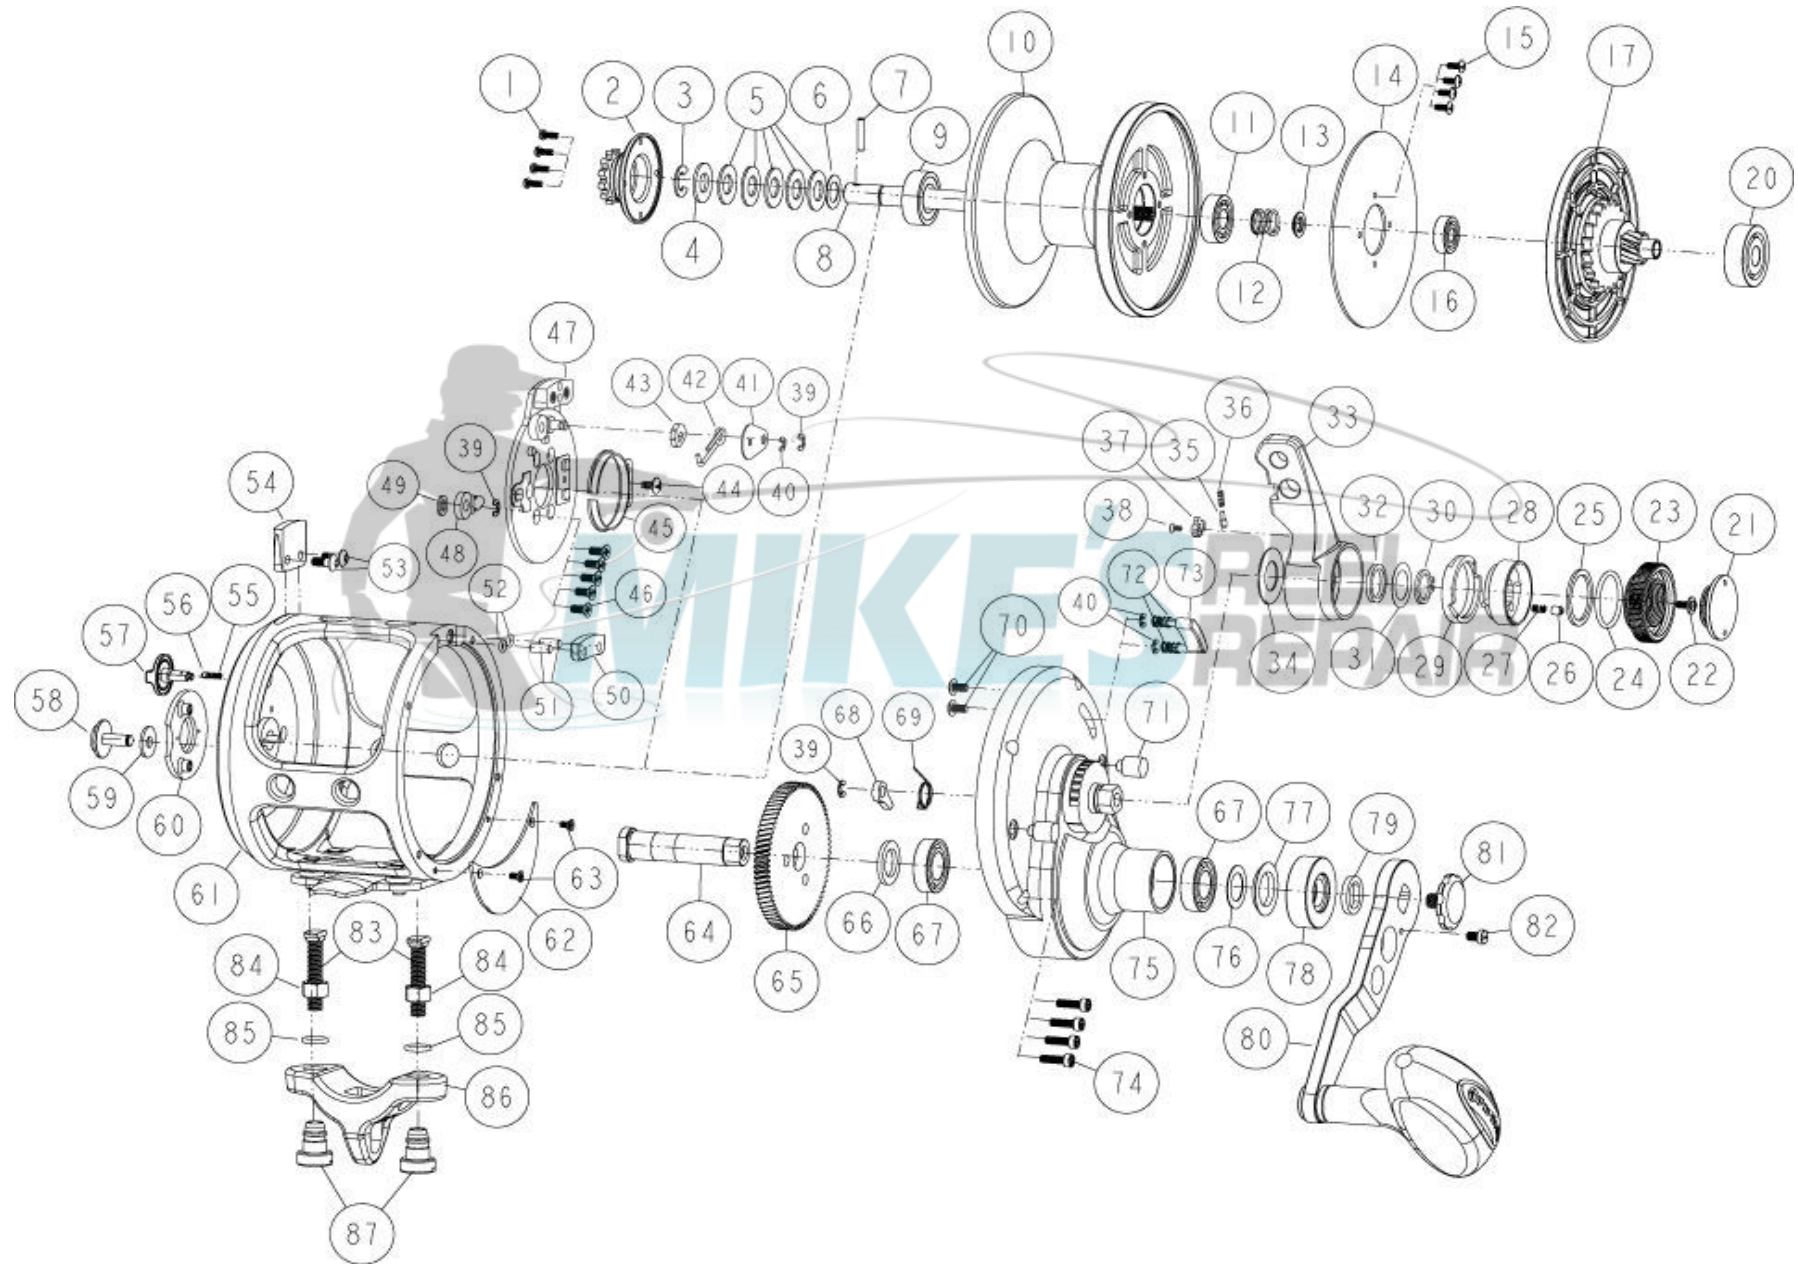

Marquesa™ by FIN-NOR

MA40T

Marquesa™

by FIN-NOR

MA40T

Fin-Nor Marquesa MA40T Reel Part List

Key #	Description	Qty.	Part No.	Key #	Description	Qty.	Part No.
1	Screw	4	LF057-01	45	Click Spring	1	DF022-01
2	Bait Click Ratchet Assembly	1	GM329-01	46	Screw	5	TW107-04
3	E-Ring	1	DF092-01	47	Click Plate Holder	1	CM129-01
4	Collar	1	DF081-02	48	Bait Click Pawl	1	DF109-02
5	Drag Spring	5	JF046-01	49	Bait Click Lever Washer -B	1	CF035-01
6	Washer	1	CF121-01	50	Harness Lug Spacer - Right	1	CM160-01
7	Spool Shaft Pin	1	DF093-01	51	Pin	2	CM093-01
8	Spool Shaft	1	CM015-01	52	O-Ring	2	CM101-01
9	Ball Bearing	1	VF017-02	53	Screw	2	CM123-01
10	Spool Assembly	1	CM321-01	54	Harness Lug Spacer - Left	1	DM160-01
11	Ball Bearing	1	KF017-01	55	Coil Spring	1	DF070-01
12	Spring	1	CF040-01	56	Testion Konb Click Pin	1	CF108-01
13	Collar	1	BF094-01	57	Tension Knob	1	CF026-01
14	Drag Disc	1	CM059-01	58	Bait Click Lever	1	CF109-01
15	Screw	1	CM057-01	59	Bait Click Lever Washer -A	1	CF032-01
16	Ball Bearing	1	CF117-02	60	Badge	1	CF148-01
17	Drag Plate	1	CM348-01	61	Frame Assembly	1	CM301-02
18	Spacer	1	DM011-01	62	Drive Gear Cover	1	CM143-01
19	Pinion Gear	1	CM011-01	63	Screw	2	CF107-01
20	Ball Bearing	1	JF017-01	64	Crank Shaft	1	GM008-01
21	Pre Set Knob Cover	1	CF110-01	65	Drive Gear	1	GM012-01
22	Screw	1	CX076-04	66	Washer	1	GM035-01
23	Pre Set Knob	1	CF029-03	67	Ball Bering	2	CF017-02
24	O-Ring	1	CF101-01	68	Anti Reverse Pawl	1	DF063-02
25	Friction Washer	1	DF121-01	69	Stopper Spring	1	CF096-01
26	Click Pin	1	CF098-01	70	Screw	2	QW123-10
27	Click Spring	1	DF114-01	71	Locating Collar	2	DF118-01
28	Drag Cam B Assembly	1	CF353-01	72	Strike Button Pin Spring	2	CF022-01
29	Drag Cam A	1	CF028-01	73	Strike Button	1	CF062-02
30	External Ring	1	JF075-01	74	Screw	4	CF053-01
31	Adjustment Washer	1	CF038-02	75	Gear Side Cover Assembly	1	CM324-02
32	Bushing	1	DF017-01	76	Adjustment Washer	1	DF035-01
33	Drag Lever	1	CM055-01	77	Rubber Seal	1	CM172-01
34	Drag Lever Washer	1	BM038-01	78	Handle Washer	1	CM054-01
35	Click Pawl	1	CM098-01	79	Spacer	1	AM160-01
36	Click Spring	1	CM114-01	80	Handle Arm Assembly	1	GM318-01
37	Screw	1	DW107-02	81	Handle Nut	1	CF003-01
38	Cover	1	CM161-01	82	Handle Nut Screw	1	CF065-01
39	E-Clip	4	NX092-01	83	Rod Clamping Bolt	2	CF125-01
40	E-Clip	3	NX090-01	84	Nut	2	JF003-01
41	Holder	1	CF159-01	85	O-Ring	2	LF101-01
42	Torsion Spring	1	CF070-01	86	Rod Clamp	1	XF154-01
43	Cam	1	DF028-01	87	Rod Clamp Nut	2	CF161-01
44	Tapping Screw	1	QW125-02				