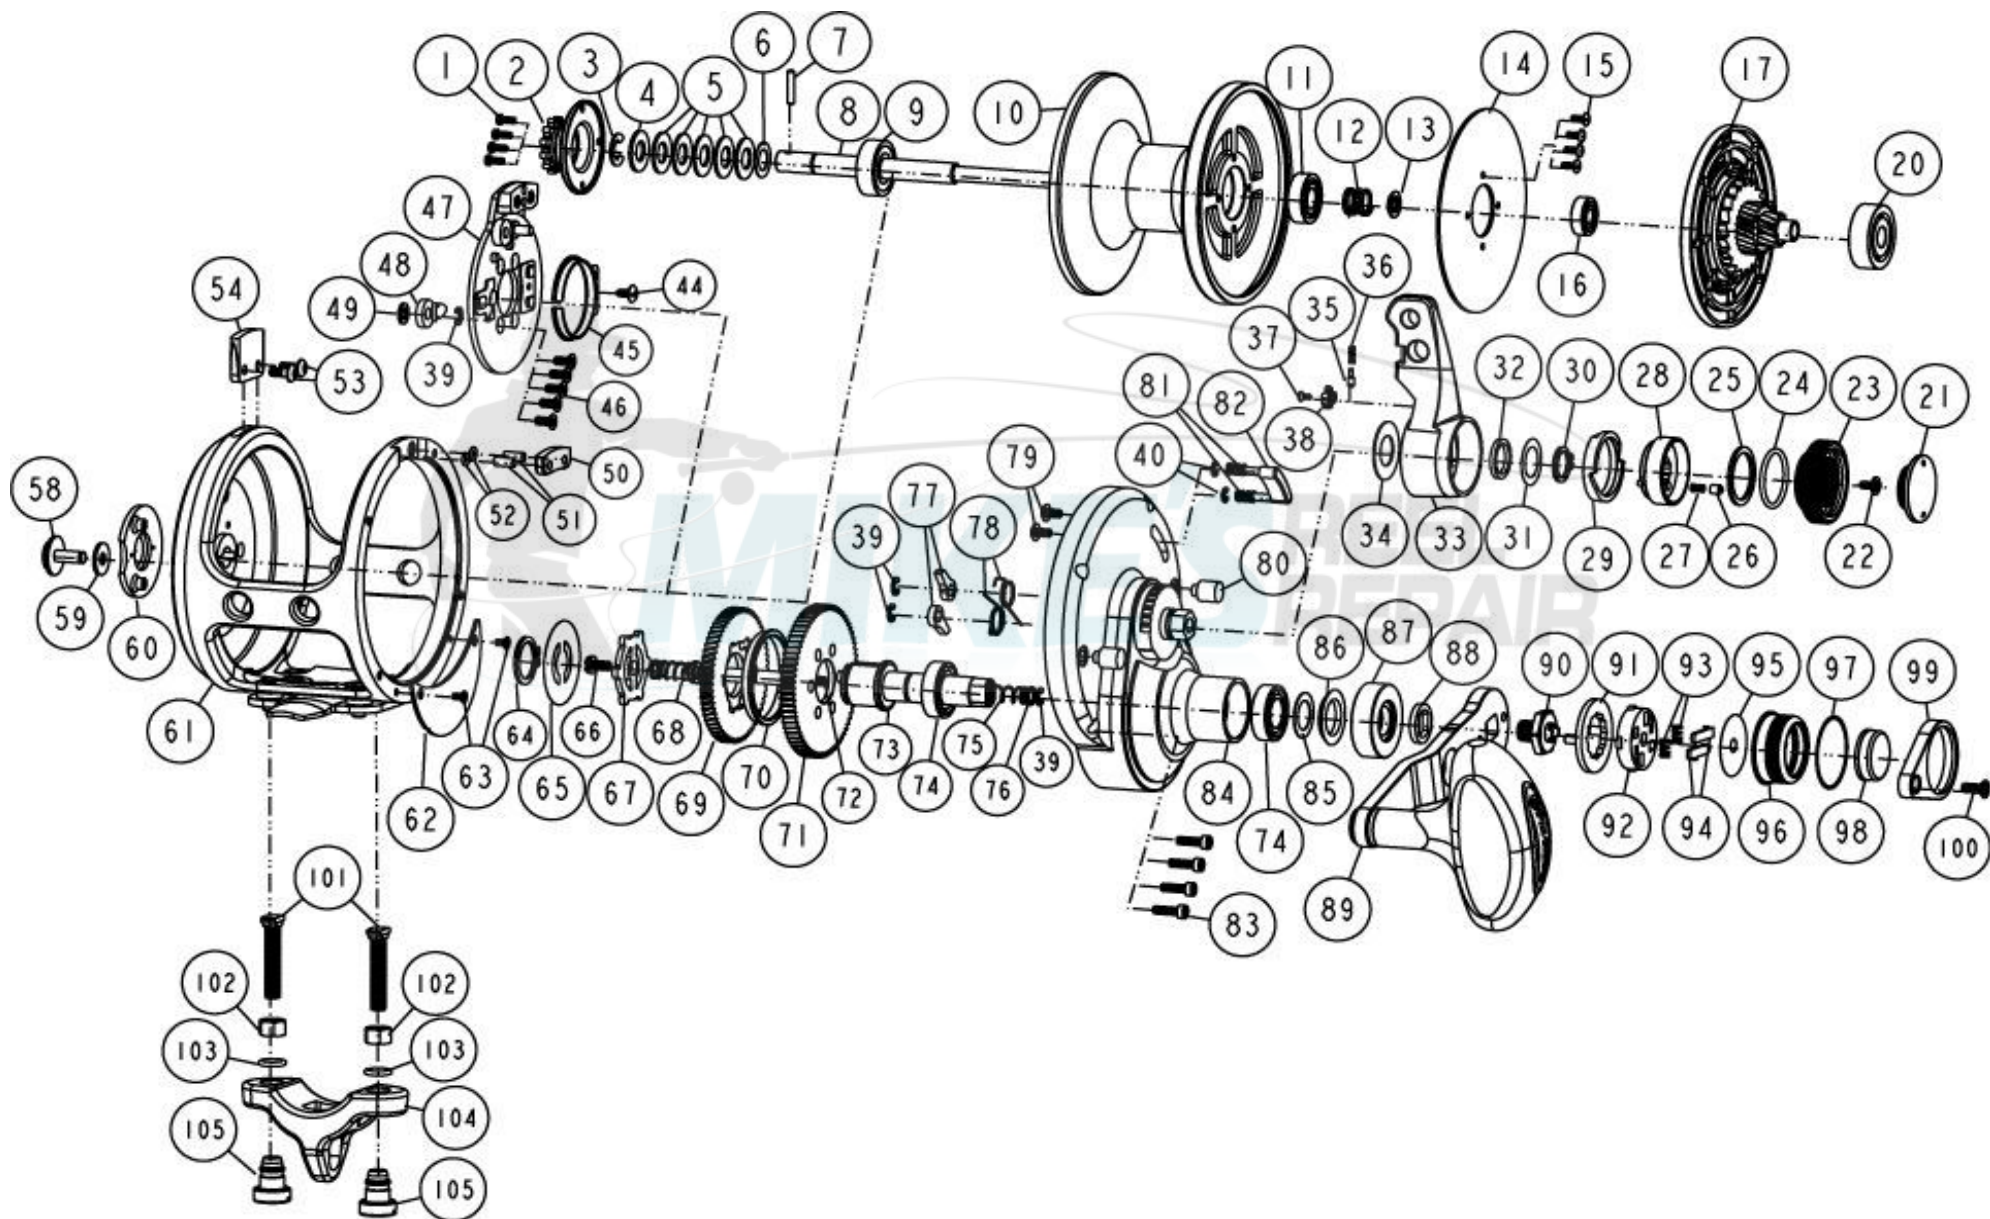

Marquesa™

by FIN-NOR

MA40II

Marquesa™

by FIN-NOR®

MA40II

Fin-Nor Marquesa MA40II Reel Part List

Key #	Description	Qty.	Part No.	Key #	Description	Qty.	Part No.
1	Screw	4	LF057-01	53	Screw	2	CM123-01
2	Bait Click Ratchet Assembly	1	GM329-01	54	Harness Lug Spacer - Left	1	DM160-01
3	E-Ring	1	DF092-01	55	None		
4	Collar	1	DF081-02	56	None		
5	Drag Spring	5	JF046-01	57	None		
6	Washer	1	CF121-01	58	Bait Click Lever	1	CF109-01
7	Spool Shaft Pin	1	DF093-01	59	Bait Click Lever Washer -A	1	CF032-01
8	Spool Shaft	1	CM015-01	60	Badge	1	CF148-01
9	Ball Bearing	1	VF017-02	61	Frame Assembly	1	GM301-01
10	Spool	1	CM021-01	62	Drive Gear Cover	1	CM143-01
11	Ball Bearing	1	KF017-01	63	Screw	2	CF107-01
12	Spring	1	CF040-01	64	External Ring	1	AM075-01
13	Collar	1	BF094-01	65	Dust Cover - A	1	AM038-01
14	Drag Disc	1	CM059-01	66	Screw	1	MF053-01
15	Screw	1	CM057-01	67	Link	1	LF036-02
16	Ball Bearing	1	CF117-02	68	Coil Spring - Lower	1	VF070-01
17	Drag Plate	1	CM348-02	69	Drive Gear - Low	1	DM012-01
18	Pinion Gear - Low Speed	1	DM011-10	70	Spacer	1	LF160-02
19	Pinion Gear - High Speed	1	CM011-10	71	Drive Gear - High	1	CM012-01
20	Ball Bearing	1	JF017-01	72	Shift Shaft	1	AM146-01
21	Pre Set Knob Cover	1	CF110-01	73	Crank Shaft	1	AM008-01
22	Screw	1	CX076-04	74	Ball Bearing	2	CF017-02
23	Pre Set Knob	1	CF029-03	75	Coil Spring - Upper	1	AM070-01
24	O-Ring	1	CF101-01	76	Spacer	1	AM081-01
25	Friction Washer	1	DF121-01	77	Anti Reverse Pawl	2	DF063-02
26	Click Pin	1	CF098-01	78	Stopper Spring	2	CF096-01
27	Click Spring	1	DF114-01	79	Screw	2	QW123-10
28	Drag Cam B Assembly	1	CF353-01	80	Locating Collar	2	DF118-01
29	Drag Cam A	1	CF028-01	81	Strike Button Pin Spring	2	CF022-01
30	External Ring	1	JF075-01	82	Strike Button	1	CF062-02
31	Adjustment Washer	1	CF038-02	83	Screw	4	CF053-01
32	Bushing	1	DF017-01	84	Gear Side Cover Assembly	1	CM324-01
33	Drag Lever	1	CM055-01	85	Adjustment Washer	1	DF035-01
34	Drag Lever Washer	1	BM038-01	86	Rubber Seal	1	CM172-01
35	Click Pawl	1	CM098-01	87	Handle Washer	1	CM054-01
36	Click Spring	1	CM114-01	88	Spacer	1	AM160-01
37	Screw	1	DW107-02	89	Handle Assembly	1	CM318-01
38	Cover	1	CM161-01	90	Handle Nut	1	AM003-01
39	E-Clip	4	NX092-01	91	Handle Nut Retainer	1	AM034-01
40	E-Clip	2	NX090-01	92	Trip Holder	1	BM159-01
41	None			93	Coil Spring	2	MF070-01
42	None			94	Plate	2	LF104-01
43	None			95	Dust Cover - B	1	BM035-01
44	Tapping Screw	1	QW125-02	96	Shift Knob	1	AM158-01
45	Click Spring	1	DF022-01	97	Washer	1	AM035-01
46	Screw	5	TW107-04	98	Shift Button	1	AM062-01
47	Click Plate Holder	1	CM129-10	99	Shift Knob Holder	1	AM159-01
48	Bait Click Pawl	1	DF109-02	100	Handle Nut Screw	1	MF076-01
49	Bait Click Lever Washer -B	1	CF035-01	101	Rod Clamping Bolt	2	CF125-01
50	Harness Lug Spacer - Right	1	CM160-01	102	Nut	2	JF003-01
51	Pin	2	CM093-01	103	O-Ring	2	LF101-01
52	O-Ring	2	CM101-01	104	Rod Clamp	1	XF154-01
				105	Rod Clamp Nut	2	CF161-01