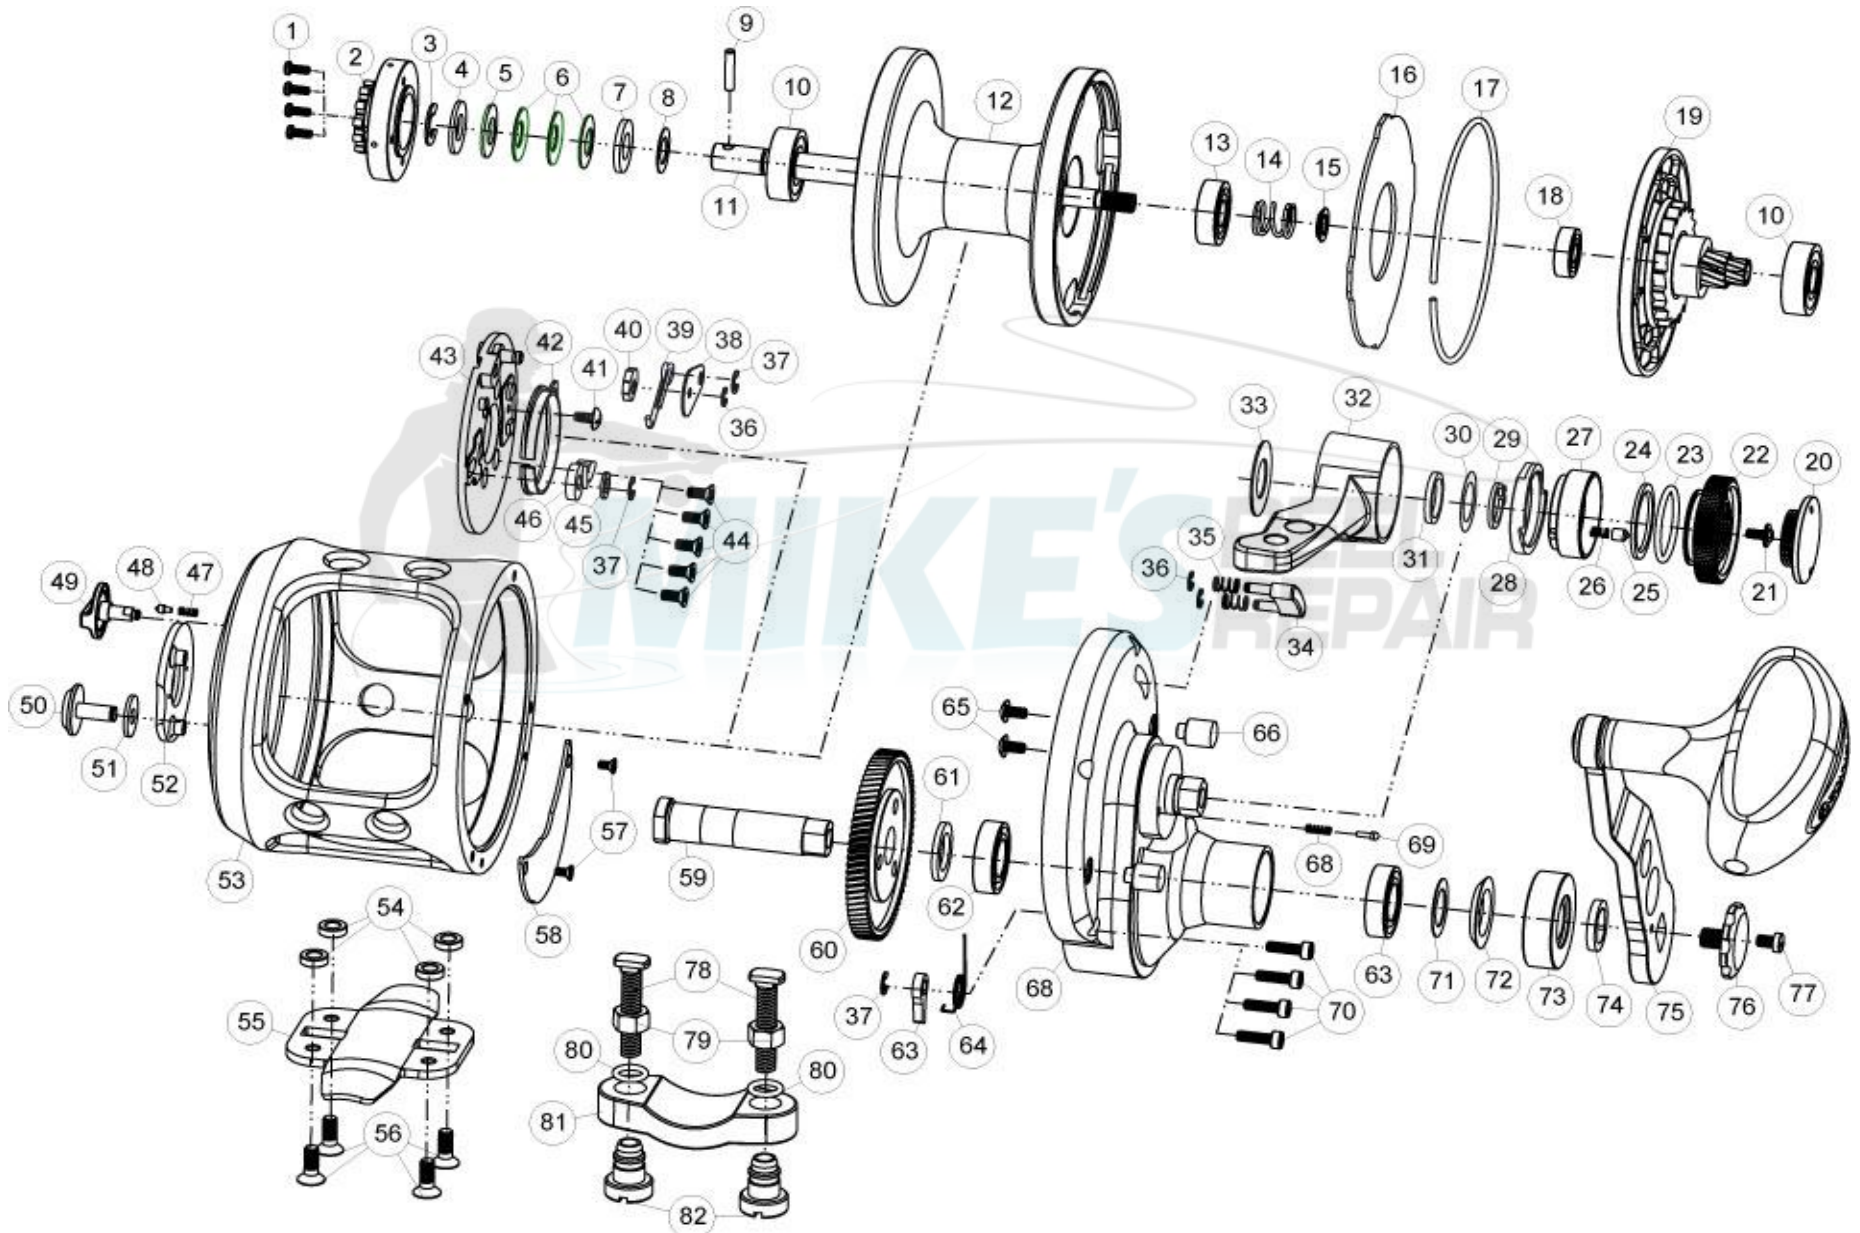

Marquesa™

by FIN-NOR

Pelagic MA30TP

Pelagic MA30TP

Fin-Nor Marquesa Pelagic MA30TP Reel Part List							
Key #	Description	Qty.	Part No.	Key #	Description	Qty.	Part No.
1	Screw	4	LF057-01	42	Click Spring	1	DF022-01
2	Bait Click Ratchet Assembly	1	GM329-01	43	Click Plate Holder	1	CF129-10
3	E-Ring	1	DF092-01	44	Screw	5	TW107-04
4	Collar	1	DF081-02	45	Bait Click Lever Washer -B	1	CF035-01
5	Drag Spring	1	JF046-01	46	Bait Click Pawl	1	DF109-02
6	Drag Spring	3	CM046-01	47	Coil Spring	1	DF070-01
7	Collar	1	DF081-01	48	Testion Konb Click Pin	1	CF108-01
8	Washer	1	CF121-01	49	Tension Knob	1	CF026-01
9	Spool Shaft Pin	1	DF093-01	50	Bait Click Lever	1	CF109-01
10	Ball Bearing	1	VF017-02	51	Bait Click Lever Washer -A	1	CF032-01
11	Spool Shaft	1	BM015-01	52	Badge	1	CF148-03
12	Spool	1	DM021-02	53	Frame	1	DF001-11
13	Ball Bearing	1	KF017-01	54	Spacer	4	CF094-01
14	Spring	1	CF040-01	55	Reel Foot	1	CF106-01
15	Collar	1	BF094-01	56	Screw	4	DF065-03
16	Drag Disc	1	CF059-01	57	Screw	2	CF107-01
17	Ring	1	CM057-01	58	Drive Gear Cover	1	CF143-01
18	Ball Bearing	1	CF117-02	59	Crank Shaft	1	GM008-01
19	Drag Plate Assembly	1	AM348-02	60	Drive Gear	1	GM012-01
20	Pre Set Knob Cover	1	CF110-02	61	Washer	1	GM035-01
21	Screw	1	CX076-04	62	Ball Bering	2	CF017-02
22	Pre Set Knob	1	CF029-04	63	Anti Reverse Pawl	1	DF063-02
23	O-Ring	1	CF101-01	64	Stopper Spring	1	CF096-01
24	Friction Washer	1	DF121-01	65	Screw	2	QW123-10
25	Click Pin	1	CF098-01	66	Locating Collar	2	DF118-01
26	Click Spring	1	DF114-01	67	Gear Side Cover Assembly	1	AM324-02
27	Drag Cam B Assembly	1	CF353-01	68	Click Spring	1	BM114-01
28	Drag Cam A	1	DM028-01	69	Click Pin	1	AM093-01
29	External Ring	1	JF075-01	70	Screw	4	CF053-01
30	Adjustment Washer	1	CF038-02	71	Adjustment Washer	1	DF035-01
31	Bushing	1	DF017-01	72	Rubber Seal	1	CM172-01
32	Drag Lever	1	BM055-02	73	Handle Washer	1	CM054-02
33	Drag Lever Washer	1	BM038-01	74	Spacer	1	AM160-01
34	Strike Button	1	CF062-02	75	Handle Arm Assembly	1	GM318-02
35	Strike Button Pin Spring	2	CF022-01	76	Handle Nut	1	CF003-01
37	E-Clip	3	NX092-01	78	Rod Clamping Bolt	2	CF125-01
38	Holder	1	CF159-01	79	Nut	2	JF003-01
39	Torsion Spring	1	CF070-01	80	O-Ring	2	LF101-01
41	Tapping Screw	1	QW125-02	82	Rod Clamp Nut	2	CF161-01