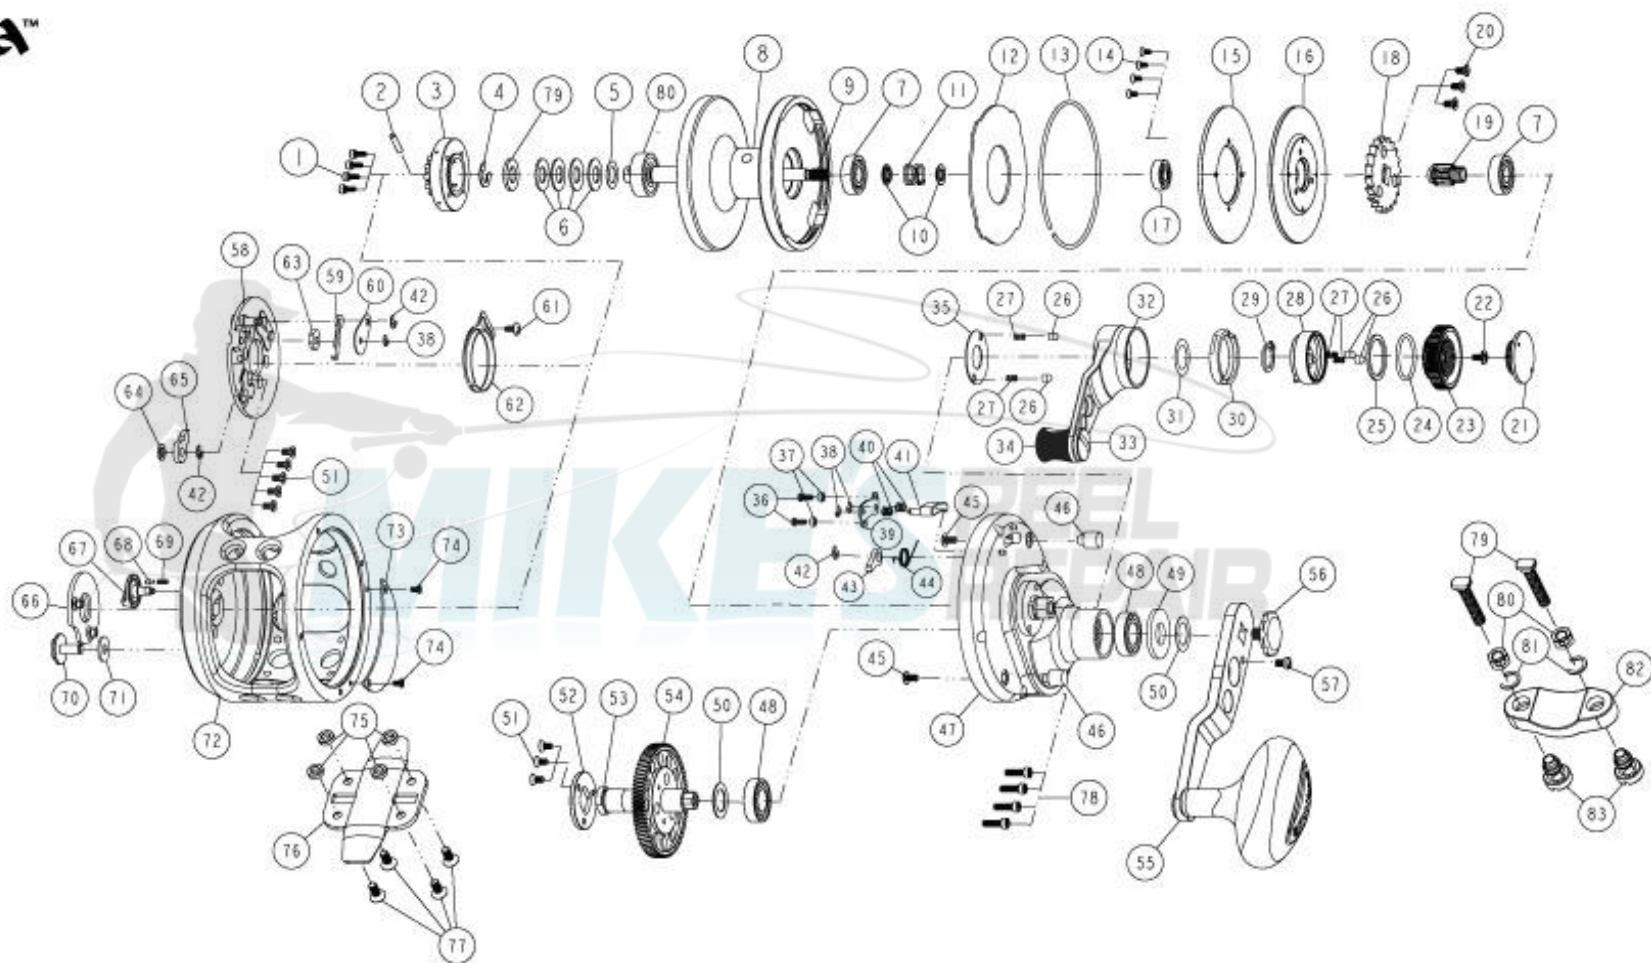

### Fin-Nor Marquesa MA30T Reel Part List

Key #	Description	Part No.	Key #	Description	Part No.
1	Screw	DF053-01	44	Stopper Spring	CF096-01
2	Spool Shaft Pin	DF093-01	45	Screw	QW123-01
3	Bait Click Ratchet Assembly	DF329-01	46	Locating Collar	DF118-01
4	E-Ring	DF092-01	47	Gear Side Cover Assembly	CF324-01
5	Washer	CF121-01	48	Ball Bearing	CF017-01
6	Drag Spring	JF046-01	49	Handle Washer	CF054-01
7	Ball Bearing	KF017-01	50	Adjustment Washer	DF035-01
8	Spool	DF021-01	51	Screw	TW107-02
9	Spool Shaft	DF015-01	52	Link	CF036-01
10	Collar	BF094-01	53	Crank Shaft	CF008-01
11	Spring	CF040-01	54	Drive Gear	CF012-01
12	Drag Disc	CF059-01	55	Handle Arm Assembly	CF318-01
13	Ring	CF080-01	56	Handle Nut	CF003-01
14	Screw	CF107-01	57	Handle Nut Screw	CF065-01
15	Drag Washer	CF045-01	58	Click Plate Holder	CF129-10
16	Drag Plate	CF048-01	59	Torsion Spring	CF070-01
17	Ball Bearing	CF117-01	60	Holder	CF159-01
18	Ratchet	CF091-01	61	Tapping Screw	QW125-02
19	Pinion Gear	DF311-01	62	Click Spring	DF022-01
20	Screw	TW107-03	63	Cam	DF028-01
21	Pre Set Knob Cover	CF110-01	64	Bait Click Lever Washer B	CF035-01
22	Screw	CX076-02	65	Bait Click Pawl	DF109-01
23	Pre Set Knob	CF029-01	66	Badge	CF148-01
24	O-Ring	CF101-01	67	Tension Knob	CF026-01
25	Friction Washer	DF121-01	68	Click Pawl	CF108-01
26	Click Pin	CF098-01	69	Spring	DF070-01
27	Click Spring	DF114-01	70	Bait Click Lever	CF109-01
28	Drag Cam B Assembly	CF353-01	71	Bait Click Lever Washer A	CF032-01
29	Retaining Ring	CF075-01	72	Frame	DF001-10
30	Drag Cam A	CF028-01	73	Drive Gear Cover	CF143-01
31	Adjustment Washer	CF038-01	74	Screw	CF107-01
32	Drag Lever	DF055-01	75	Spacer	CF094-01
33	Drag Knob Screw	DF125-01	76	Reel Foot	CF106-01
34	Drag Knob	CF055-01	77	Screw	DF065-01
35	Drag Lever Washer	DF038-01	78	Gear Side Cover Screw	CF053-01
36	Screw	LF057-02	79	Collar	DF081-01
37	Collar	CF081-01	80	Ball Bearing	VF017-01
38	E-Ring	NX090-01	81	Rod Clamp Bolt	CF125-01
39	Strike Button Plate	CF078-01	82	Nut	JF003-01
40	Strike Button Pin Spring	CF022-01	83	O-Ring	LF101-01
41	Strike Button	CF062-01	84	Rod Clamp	CF154-01
42	E-Ring	NX092-01	85	Rod Clamp Nut	CF161-01
43	Anti Reverse Pawl	DF063-01			