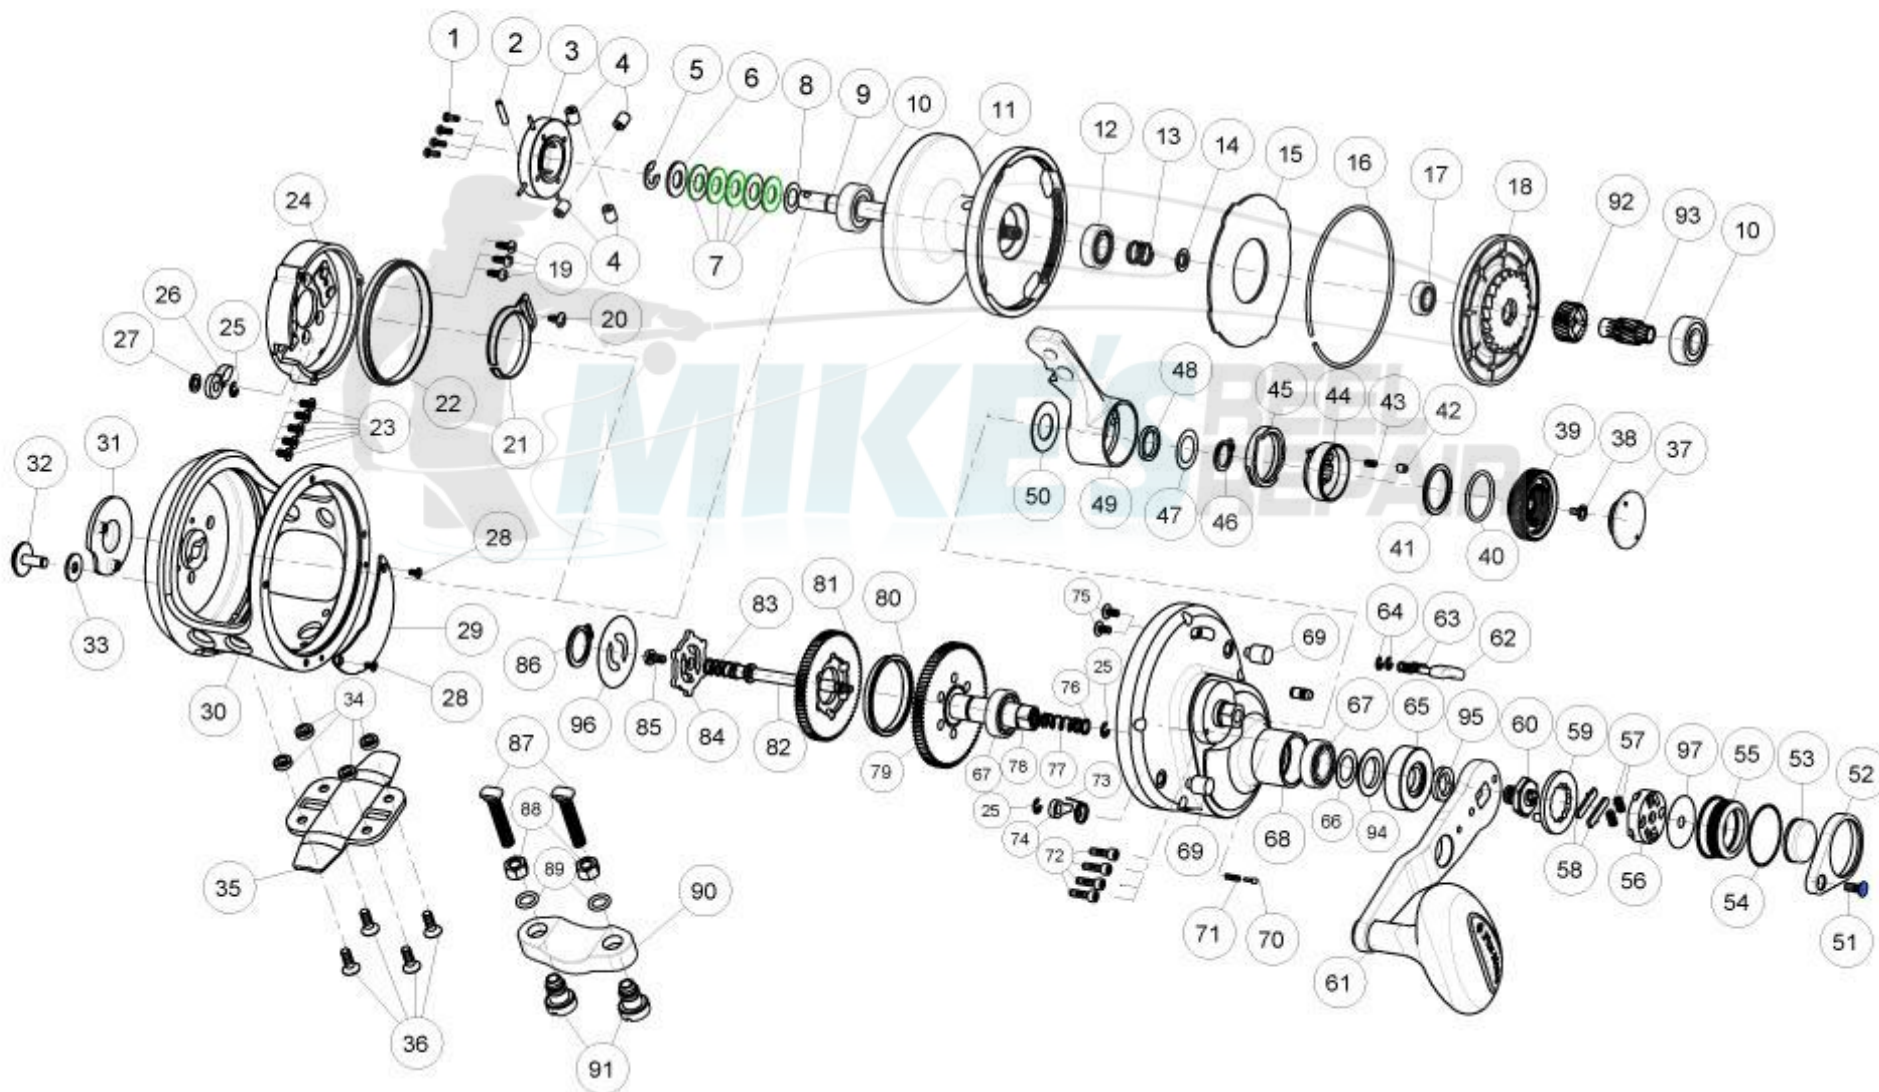

Marquesa™

by FIN-NOR

MA30II

MA30II

Fin-Nor Marquesa MA30II Reel Part List

Key #	Description	Qty.	Part No.	Key #	Description	Qty.	Part No.
1	Screw	4	LF057-01	50	Drag Lever Washer	1	BM038-01
2	Spool Shaft Pin	1	DF093-01	51	Screw	1	MF076-01
3	Bait Click Ratchet Assembly	1	AM329-01	52	Shift Knob Holder	1	AM159-01
4	Brake Shoe	4	CF044-01	53	Shift Button	1	AM062-01
5	Retainer	1	DF092-01	54	Washer	1	AM035-01
6	Collar	1	DF081-02	55	Shift Knob	1	AM158-01
7	Drag Spring	5	JF046-01	56	Trip Holder	1	BM159-01
8	Washer	1	CF121-01	57	Coil Spring	2	MF070-01
9	Spool Shaft	1	BM015-01	58	Plate	2	LF104-01
10	Ball Bearing	2	VF017-02	59	Handle Nut Retainer	1	AM034-01
11	Spool	1	DF021-01	60	Handle Nut	1	AM003-01
12	Ball Bearing	1	KF017-01	61	Handle Arm Assembly	1	AM318-01
13	Spring	1	CF040-01	62	Strike Button	1	CF062-02
14	Collar	1	BF094-01	63	Coil Spring	2	CF022-01
15	Drag Disc	1	CF059-01	64	Retainer	2	NX090-01
16	Ring	1	CF080-01	65	Handle Washer	1	CM054-01
17	Ball Bearing	1	CF117-02	66	Adjustment Washer	1	DF035-03
18	Drag Plate	1	AM048-01	67	Ball Bearing	2	CF017-02
19	Tapping Screw	3	WW107-01	68	Gear Side Cover Assembly	1	AM324-01
20	Tapping Screw	1	QW125-02	69	Locating Collar	2	DF118-01
21	Click Spring	1	DF022-01	70	Drag Lever Click Pin	1	AM093-01
22	Brake Ring	1	CF042-01	71	Drag Lever Coil Spring	1	BM114-01
23	Screw	5	TW107-04	72	Screw	4	CF053-01
24	Brake Ring Holder	1	CF129-01	73	Spring	1	CF096-01
25	Retainer	3	NX092-01	74	Anti Reverse Pawl	1	DF063-02
26	Bait Click Pawl	1	DF109-02	75	Screw	2	QW123-10
27	Bait Click Lever Washer -B	1	CF035-01	76	Spacer	1	AM081-01
28	Screw	2	CF107-01	77	Coil Spring - Upper	1	AM070-01
29	Drive Gear Cover	1	CF143-01	78	Crank Shaft	1	AM008-01
30	Frame	1	DF001-02	79	Drive Gear - High	1	AM012-01
31	Badge	1	CF148-01	80	Spacer	1	LF160-02
32	Bait Click Lever	1	CF109-01	81	Drive Gear - Low	1	BM012-01
33	Bait Click Lever Washer -A	1	CF032-01	82	Shift Shaft	1	AM146-01
34	Spacer	4	CF094-01	83	Coil Spring - Lower	1	VF070-01
35	Reel Foot	1	CF106-01	84	Link	1	LF036-02
36	Screw	4	DF065-02	85	Screw	1	MF053-01
37	Pre Set Knob Cover	1	CF110-01	86	External Ring	1	AM075-01
38	Screw	1	CX076-04	87	Bolt	2	CF125-01
39	Pre Set Knob	1	CF029-03	88	Nut	2	JF003-01
40	O-Ring	1	CF101-01	89	O-Ring	2	LF101-01
41	Friction Washer	1	DF121-01	90	Rod Clamp	1	CF154-01
42	Pre Set Knob Click Pin	1	CF098-01	91	Nut	2	CF161-01
43	Pre Set Knob Click Spring	1	DF114-01	92	Pinion Gear - Low	1	BM011-01
44	Drag Cam B Assembly	1	CF353-01	93	Pinion Gear - High	1	AM011-01
45	Drag Cam A	1	CF028-01	94	Rubber Seal	1	CM172-01
46	External Ring	1	JF075-01	95	Spacer	1	AM160-01
47	Adjustment Washer	1	CF038-02	96	Dust Cover-A	1	AM038-01
48	Bushing	1	DF017-01	97	Dust Cover-B	1	BM035-01
49	Drag Lever	1	BM055-01				