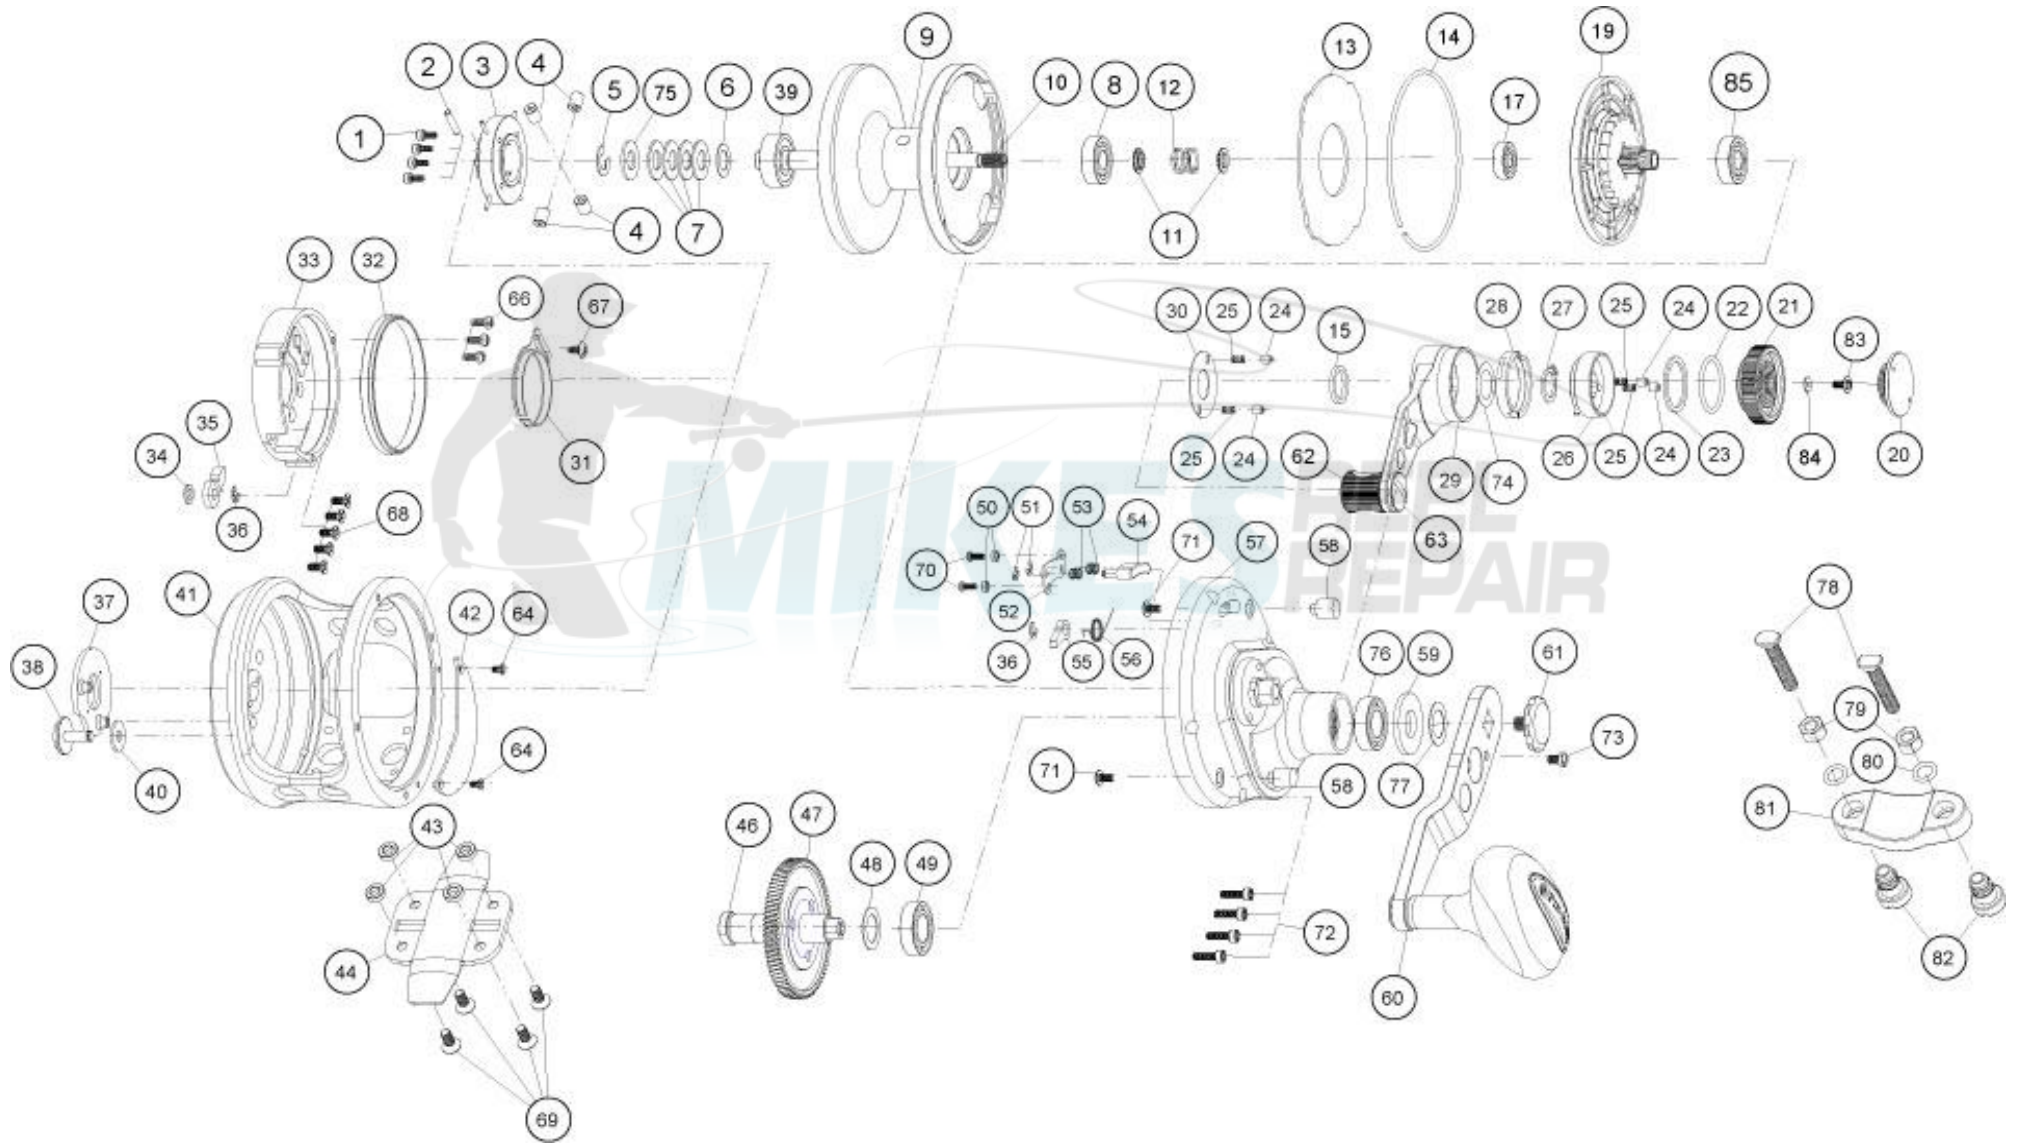

Marquesa™ by FIN-NOR

MA30

Fin-Nor Marquesa MA30 Reel Part List

Key #	Description	Part No.	Key #	Description	Part No.
1	Screw	DF053-01	44	Reel Foot	CF106-01
2	Spool Shaft Pin	DF093-01	46	Crank Shaft	CF008-01
3	Bait Click Ratchet Assembly	DF329-01	47	Drive Gear	CF012-01
4	Brake Shoe	CF044-01	48	Adjustment Washer	DF035-01
5	E-Ring	DF092-01	49	Ball Bearing	CF017-03
6	Washer	CF121-01	50	Spacer	CF081-01
7	Drag Spring	JF046-01	51	E-Ring	NX090-01
8	Ball Bearing	KF017-03	52	Strike Button Plate	CF078-01
9	Spool	DF021-01	53	Strike Button Pin Spring	CF022-01
10	Spool Shaft	DF015-01	54	Strike Button	CF062-01
11	Collar	BF094-01	55	Anti Reverse Pawl	DF063-02
12	Spring	CF040-01	56	Stopper Spring	CF096-01
13	Drag Disc	CF059-01	57	Gear Side Cover Assembly	CF324-01
14	Ring	CF080-01	58	Locating Collar	DF118-01
15	Bushing	DF017-01	59	Handle Washer	CF054-01
17	Ball Bearing	CF117-01	60	Handle Arm Assembly	CF318-01
19	Pinion Assembly	DF311-01	61	Handle Nut	CF003-01
20	Pre Set Knob Cover	CF110-01	62	Drag Knob	CF055-01
21	Pre Set Knob	CF029-01	63	Drag Knob Screw	DF125-01
22	O-Ring	CF101-01	64	Screw	CF107-01
23	Friction Washer	DF121-01	66	Tapping Screw	WW107-01
24	Click Pin	CF098-01	67	Tapping Screw	QW125-02
25	Click Spring	DF114-01	68	Screw	TW107-04
26	Drag Cam B Assembly	CF353-01	69	Screw	DF065-01
27	Retaining Ring	JF075-01	70	Screw	LF057-01
28	Drag Cam A	CF028-01	71	Screw	QW123-01
29	Drag Lever	DF055-01	72	Side Cover Screw	CF053-01
30	Drag Lever Washer	DF038-01	73	Handle Nut Screw	CF065-01
31	Click Spring	DF022-01	74	Adjustment Washer	CF038-01
32	Brake Ring	CF042-01	75	Collar	DF081-01
33	Brake Ring Holder	CF129-01	76	Ball Bearing	CF017-03
34	Bait Click Lever Washer B	CF035-01	77	Adjustment Washer	DF035-01
35	Bait Click Pawl	DF109-02	78	Rod Clamp Bolt	CF125-01
36	E-Ring	NX092-01	79	Nut	JF003-01
37	Badge	CF148-01	80	O-Ring	LF101-01
38	Bait Click Lever	CF109-01	81	Rod Clamp	CF154-01
39	Ball Bearing	VF017-01	82	Rod Clamp Nut	CF161-01
40	Bait Click Lever Washer A	CF032-01	83	Screw	CX076-04
41	Frame	DF001-01	84	Washer	N/A
42	Drive Gear Cover	CF143-01	85	Ball Bearing	KF017-03
43	Spacer	CF094-01			