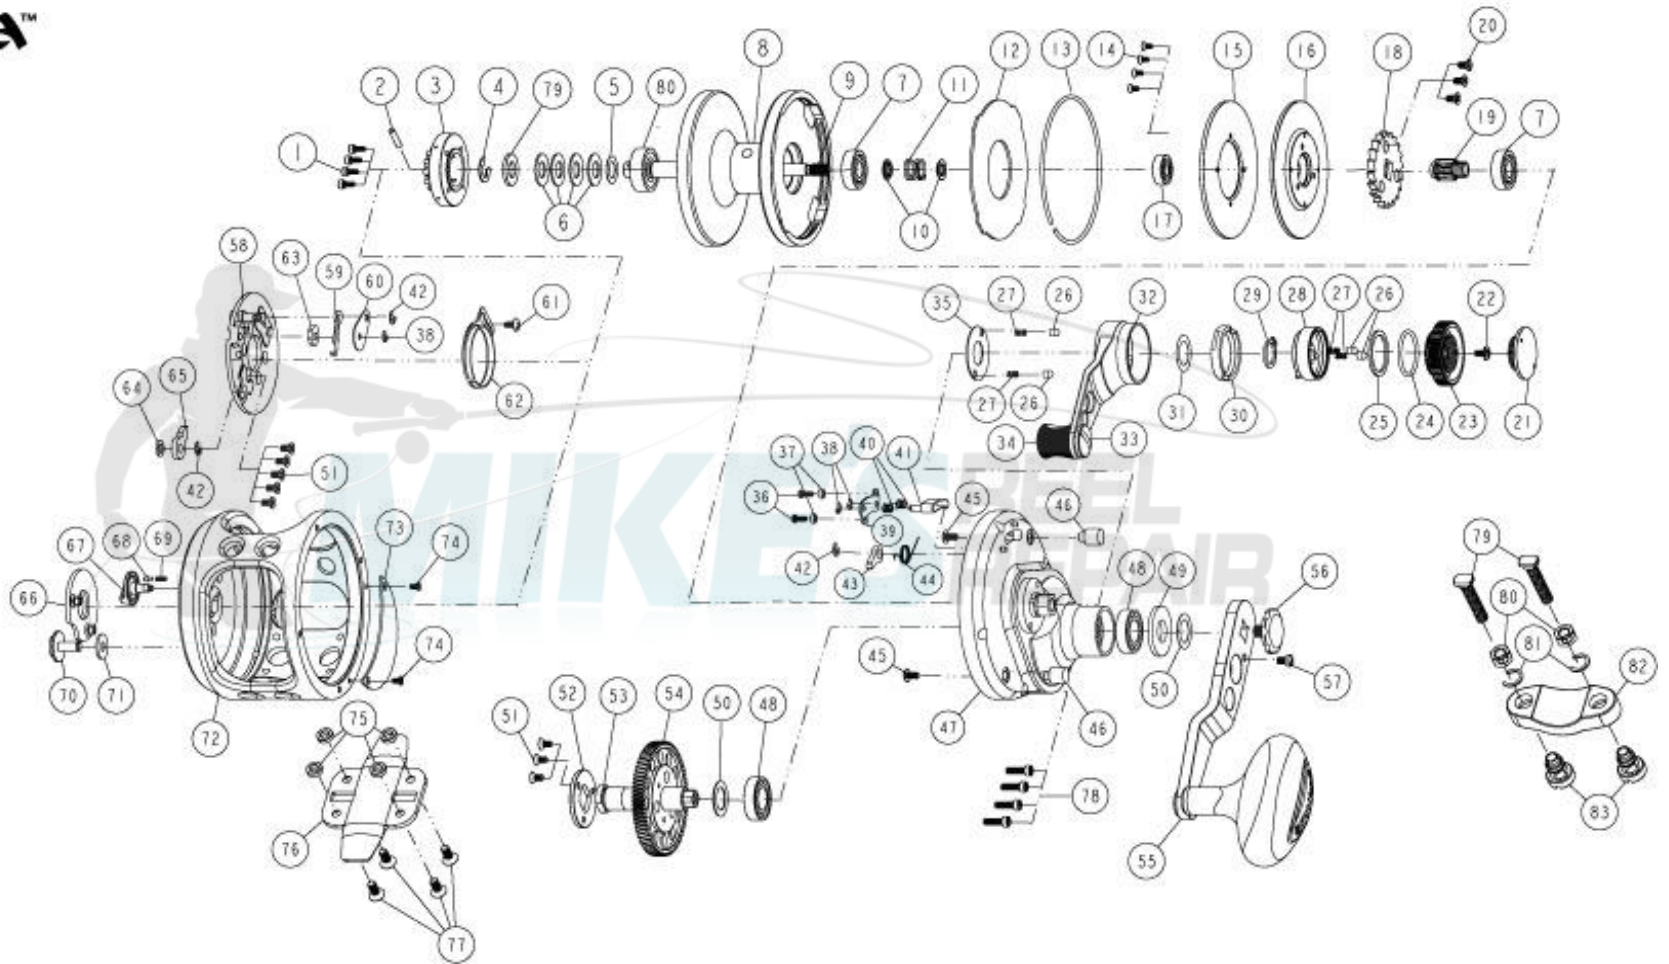

FIN-NOR
Marquesa™

MA20T, MA30T

Fin-Nor Marquesa MA20T Reel Part List

Key #	Description	Part No.	Key #	Description	Part No.
1	Screw	DF053-01	44	Stopper Spring	CF096-01
2	Spool Shaft Pin	DF093-01	45	Screw	QW123-01
3	Bait Click Ratchet Assembly	DF329-01	46	Locating Collar	DF118-01
4	E-Ring	DF092-01	47	Gear Side Cover Assembly	CF324-01
5	Washer	CF121-01	48	Ball Bearing	CF017-01
6	Drag Spring	JF046-01	49	Handle Washer	CF054-01
7	Ball Bearing	KF017-01	50	Adjustment Washer	DF035-01
8	Spool	CF021-01	51	Screw	TW107-02
9	Spool Shaft	CF015-01	52	Link	CF036-01
10	Collar	BF094-01	53	Crank Shaft	CF008-01
11	Spring	CF040-01	54	Drive Gear	CF012-01
12	Drag Disc	CF059-01	55	Handle Arm Assembly	CF318-01
13	Ring	CF080-01	56	Handle Nut	CF003-01
14	Screw	CF107-01	57	Handle Nut Screw	CF065-01
15	Drag Washer	CF045-01	58	Click Plate Holder	CF129-10
16	Drag Plate	CF048-01	59	Torsion Spring	CF070-01
17	Ball Bearing	CF117-01	60	Holder	CF159-01
18	Ratchet	CF091-01	61	Tapping Screw	QW125-02
19	Pinion Gear	DF311-01	62	Click Spring	DF022-01
20	Screw	TW107-03	63	Cam	DF028-01
21	Pre Set Knob Cover	CF110-01	64	Bait Click Lever Washer B	CF035-01
22	Screw	CX076-02	65	Bait Click Pawl	DF109-01
23	Pre Set Knob	CF029-01	66	Badge	CF148-01
24	O-Ring	CF101-01	67	Tension Knob	CF026-01
25	Friction Washer	DF121-01	68	Click Pawl	CF108-01
26	Click Pin	CF098-01	69	Spring	DF070-01
27	Click Spring	DF114-01	70	Bait Click Lever	CF109-01
28	Drag Cam B Assembly	CF353-01	71	Bait Click Lever Washer A	CF032-01
29	Retaining Ring	CF075-01	72	Frame	CF001-10
30	Drag Cam A	CF028-01	73	Drive Gear Cover	CF143-01
31	Adjustment Washer	CF038-01	74	Screw	CF107-01
32	Drag Lever	DF055-01	75	Spacer	CF094-01
33	Drag Knob Screw	DF125-01	76	Reel Foot	CF106-01
34	Drag Knob	CF055-01	77	Screw	DF065-01
35	Drag Lever Washer	DF038-01	78	Gear Side Cover Screw	CF053-01
36	Screw	LF057-02	79	Collar	DF081-01
37	Collar	CF081-01	80	Ball Bearing	VF017-01
38	E-Ring	NX090-01	81	Rod Clamp Bolt	CF125-01
39	Strike Button Plate	CF078-01	82	Nut	JF003-01
40	Strike Button Pin Spring	CF022-01	83	O-Ring	LF101-01
41	Strike Button	CF062-01	84	Rod Clamp	CF154-01
42	E-Ring	NX092-01	85	Rod Clamp Nut	CF161-01
43	Anti Reverse Pawl	DF063-01			