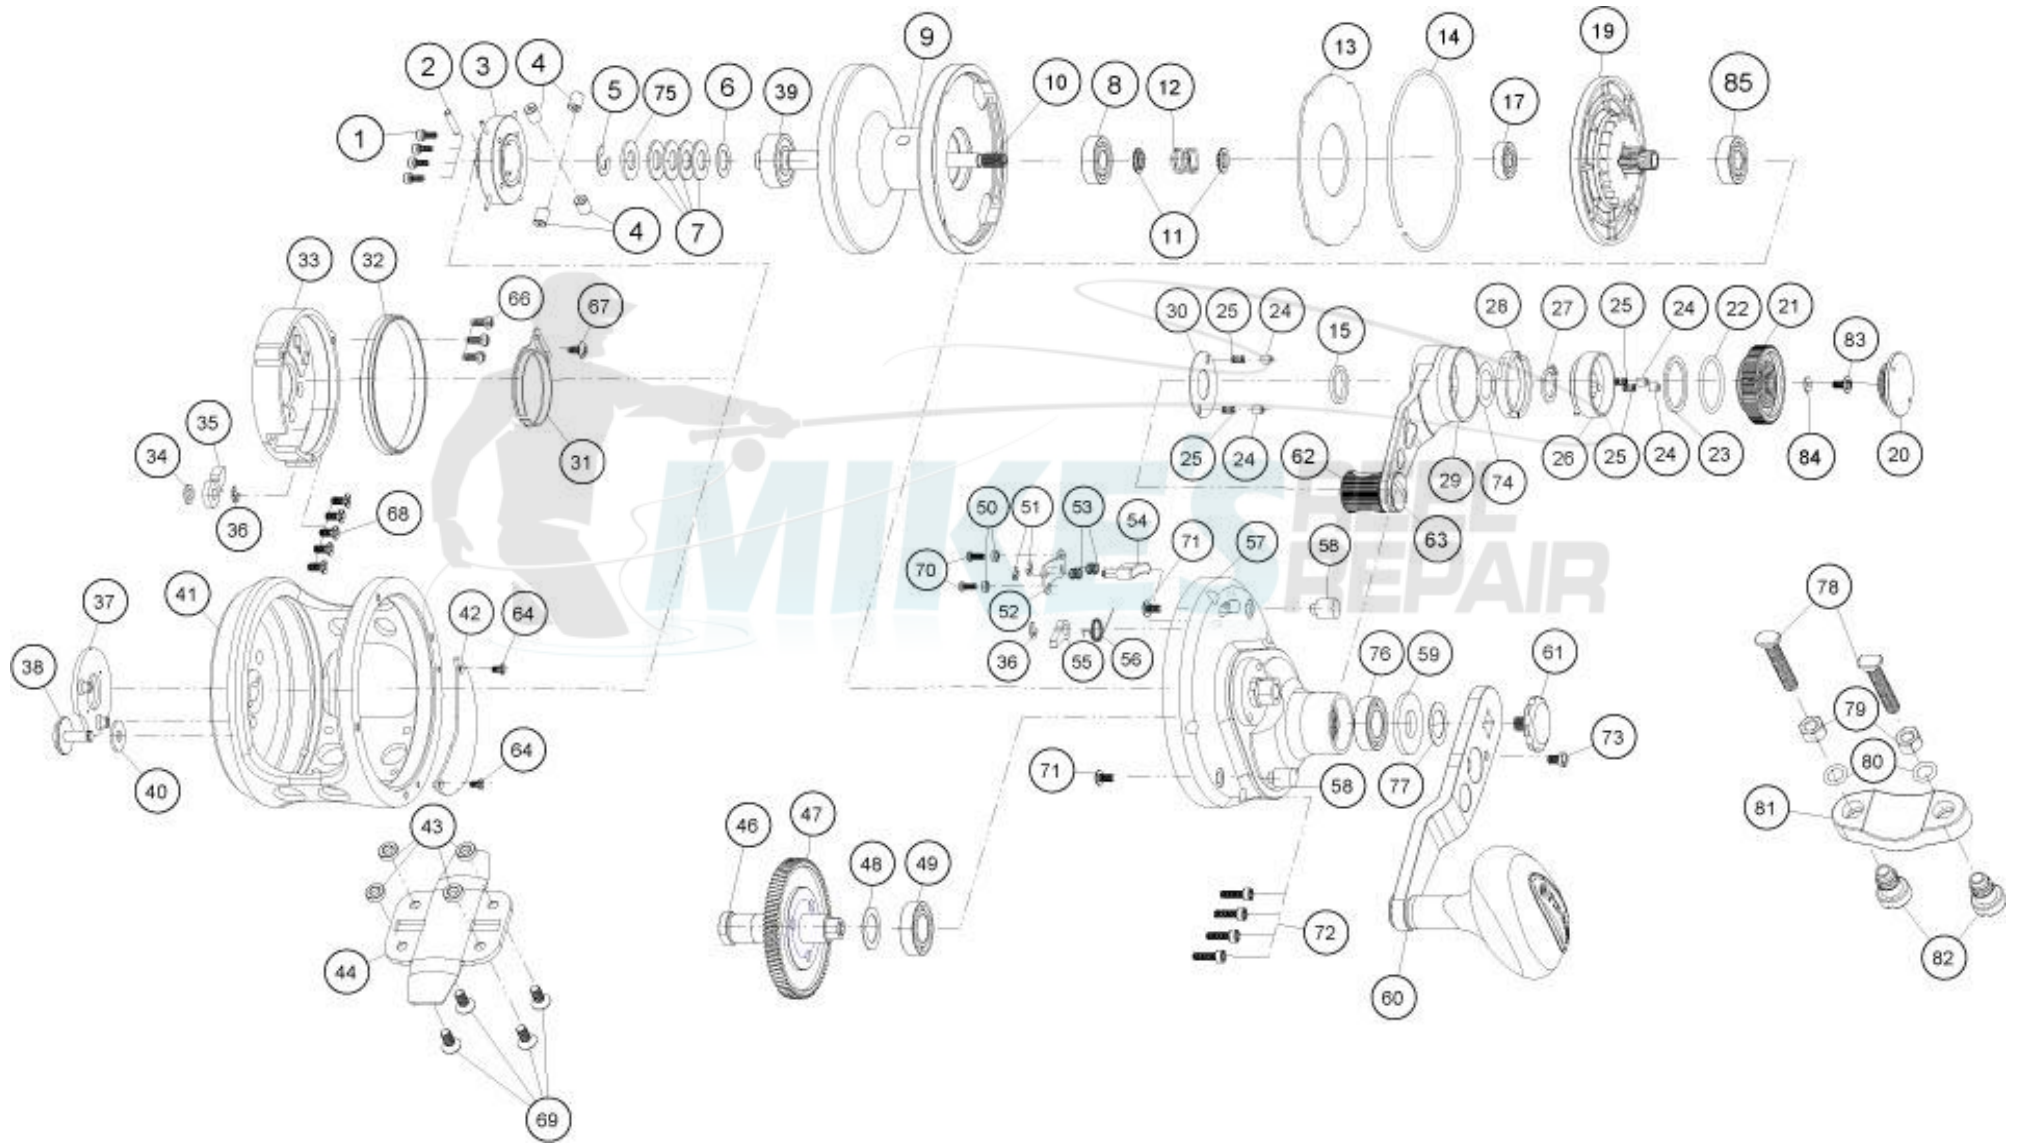

Marquesa™ by FIN-NOR

MA20

Fin-Nor Marquesa MA20 Reel Part List

Key #	Description	Part No.	Key #	Description	Part No.
1	Screw	DF053-01	44	Reel Foot	CF106-01
2	Spool Shaft Pin	DF093-01	46	Crank Shaft	CF008-01
3	Bait Click Ratchet Assembly	DF329-01	47	Drive Gear	CF012-01
4	Brake Shoe	CF044-01	48	Adjustment Washer	DF035-01
5	E-Ring	DF092-01	49	Ball Bearing	CF017-03
6	Washer	CF121-01	50	Spacer	CF081-01
7	Drag Spring	JF046-01	51	E-Ring	NX090-01
8	Ball Bearing	KF017-03	52	Strike Button Plate	CF078-01
9	Spool	CF021-01	53	Strike Button Pin Spring	CF022-01
10	Spool Shaft	CF015-01	54	Strike Button	CF062-01
11	Collar	BF094-01	55	Anti Reverse Pawl	DF063-02
12	Spring	CF040-01	56	Stopper Spring	CF096-01
13	Drag Disc	CF059-01	57	Gear Side Cover Assembly	CF324-01
14	Ring	CF080-01	58	Locating Collar	DF118-01
15	Bushing	DF017-01	59	Handle Washer	CF054-01
17	Ball Bearing	CF117-01	60	Handle Arm Assembly	CF318-01
19	Pinion Assembly	DF311-01	61	Handle Nut	CF003-01
20	Pre Set Knob Cover	CF110-01	62	Drag Knob	CF055-01
21	Pre Set Knob	CF029-01	63	Drag Knob Screw	DF125-01
22	O-Ring	CF101-01	64	Screw	CF107-01
23	Friction Washer	DF121-01	66	Tapping Screw	WW107-01
24	Click Pin	CF098-01	67	Tapping Screw	QW125-02
25	Click Spring	DF114-01	68	Screw	TW107-04
26	Drag Cam B Assembly	CF353-01	69	Screw	DF065-01
27	Retaining Ring	JF075-01	70	Screw	LF057-01
28	Drag Cam A	CF028-01	71	Screw	QW123-01
29	Drag Lever	DF055-01	72	Side Cover Screw	CF053-01
30	Drag Lever Washer	DF038-01	73	Handle Nut Screw	CF065-01
31	Click Spring	DF022-01	74	Adjustment Washer	CF038-01
32	Brake Ring	CF042-01	75	Collar	DF081-01
33	Brake Ring Holder	CF129-01	76	Ball Bearing	CF017-03
34	Bait Click Lever Washer B	CF035-01	77	Adjustment Washer	DF035-01
35	Bait Click Pawl	DF109-02	78	Rod Clamp Bolt	CF125-01
36	E-Ring	NX092-01	79	Nut	JF003-01
37	Badge	CF148-01	80	O-Ring	LF101-01
38	Bait Click Lever	CF109-01	81	Rod Clamp	CF154-01
39	Ball Bearing	VF017-01	82	Rod Clamp Nut	CF161-01
40	Bait Click Lever Washer A	CF032-01	83	Screw	CX076-04
41	Frame	CF001-01	84	Washer	N/A
42	Drive Gear Cover	CF143-01	85	Ball Bearing	KF017-03
43	Spacer	CF094-01			