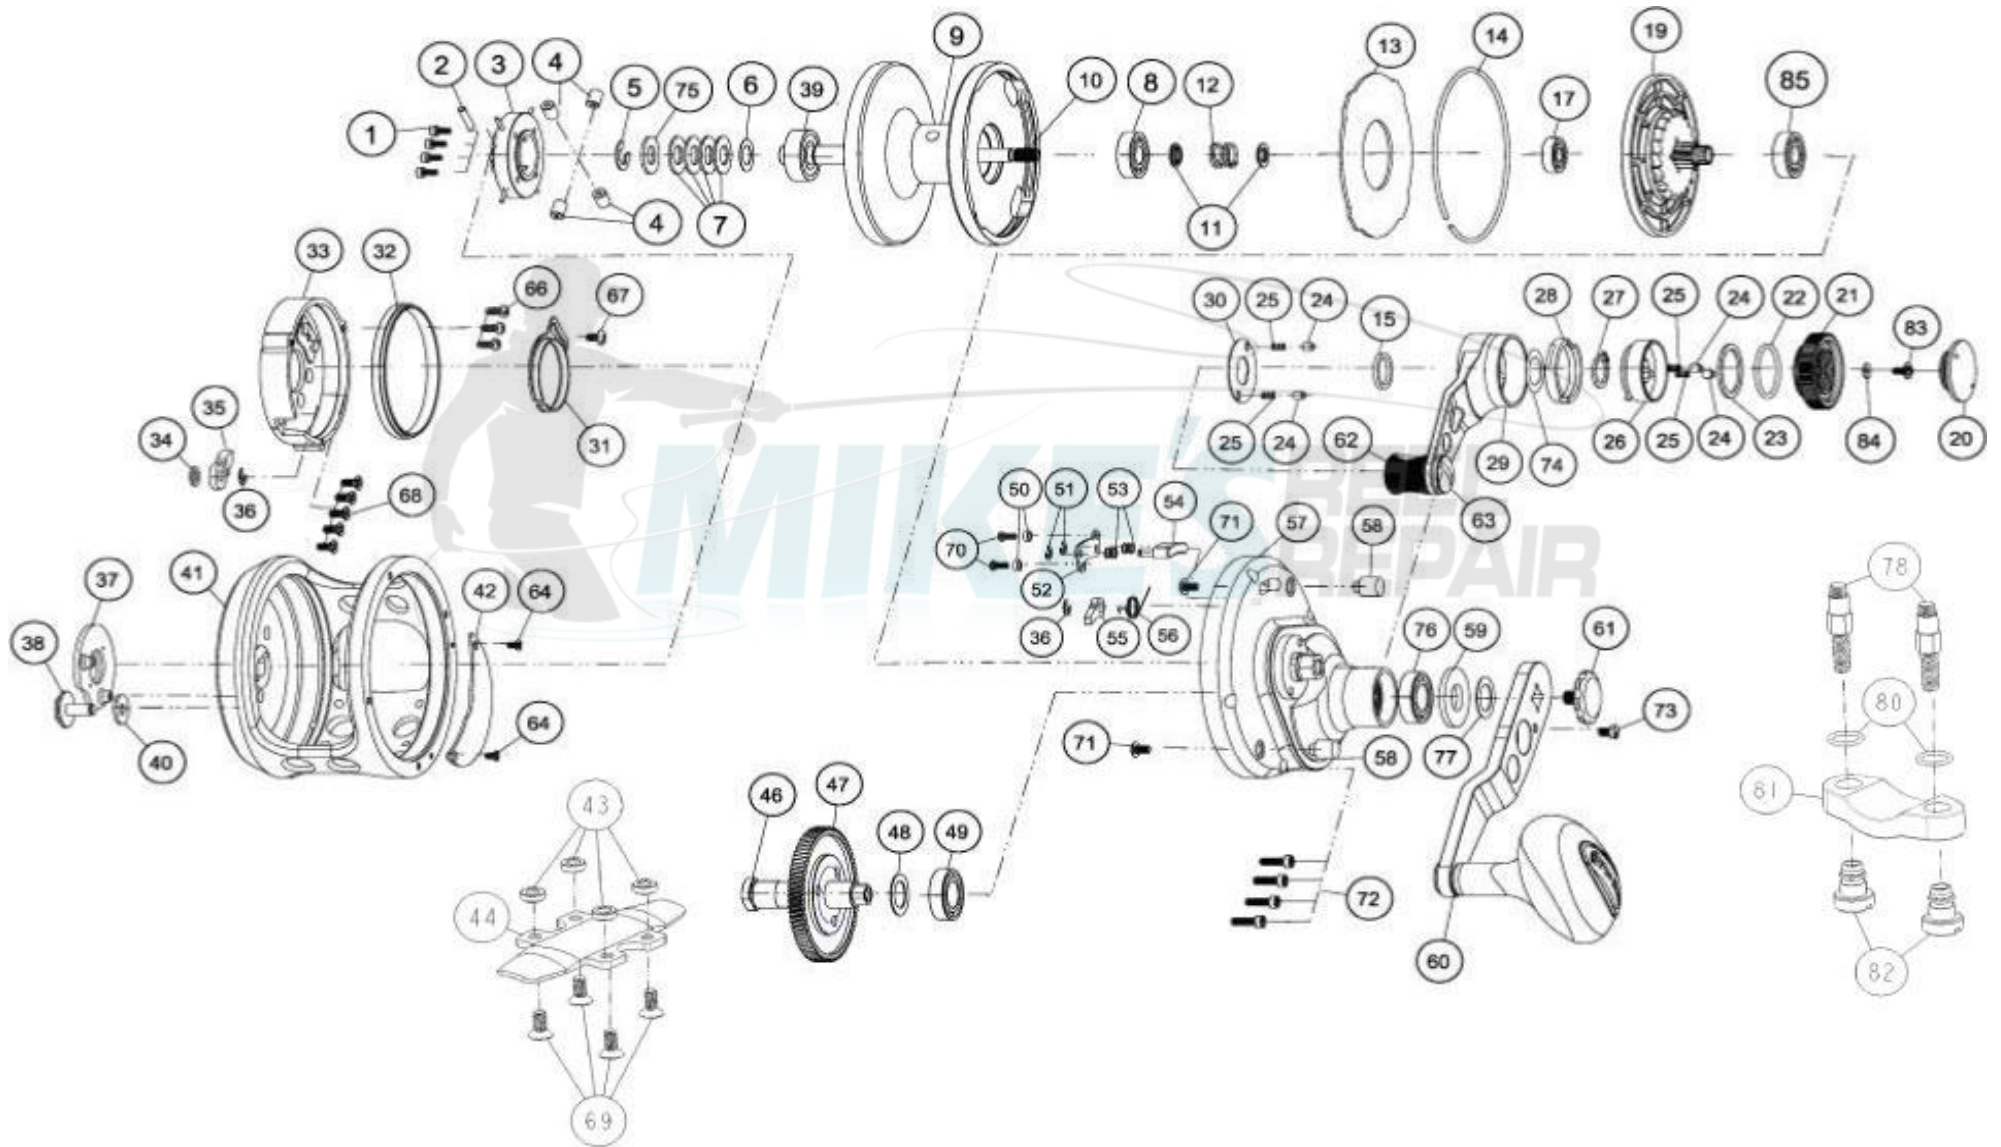

Marquesa™

by FIN-NOR

MA16

Fin-Nor Marquesa MA16 Reel Part List

Key #	Description	Part No.	Key #	Description	Part No.
1	Screw	DF053-01	43	Spacer	CF094-01
2	Spool Shaft Pin	DF093-01	44	Reel Foot	HF106-01
3	Bait Click Ratchet Assembly	BF329-01	46	Crank Shaft	BF008-01
4	Brake Shoe	CF044-01	47	Drive Gear	BF012-01
5	E-Ring	QW120-01	48	Adjustment Washer	DF035-01
6	Washer	BF121-01	49	Ball Bearing	CF017-03
7	Drag Spring	BF046-01	50	Spacer	CF081-01
8	Ball Bearing	CF117-01	51	E-Ring	NX090-01
9	Spool Assembly	HF321-01	52	Strike Button Plate	BF078-01
10	Spool Shaft	HF015-01	53	Strike Button Pin Spring	CF022-01
11	Collar	BF094-01	54	Strike Button	BF062-01
12	Spring	CF040-01	55	Anti Reverse Pawl	DF063-02
13	Drag Disc	BF059-01	56	Stopper Spring	BF096-01
14	Ring	BF080-01	57	Gear Side Cover Assembly	BF324-01
15	Bushing	DF017-01	58	Locating Collar	DF118-01
17	Ball Bearing	CF117-01	59	Handle Washer	BF054-01
18	Ratchet	BF091-01	60	Handle Arm Assembly	BF318-01
19	Pinion Assembly	HF311-01	61	Handle Nut	BF003-01
20	Pre Set Knob Cover	CF110-01	62	Drag Knob	CF055-01
21	Pre Set Knob	CF029-01	63	Drag Knob Screw	DF125-01
22	O-Ring	CF101-01	64	Screw	CF107-01
23	Friction Washer	DF121-01	67	Tapping Screw	QW125-02
24	Click Pin	CF098-01	68	Screw	TW107-04
25	Click Spring	DF114-01	69	Screw	DF065-01
26	Drag Cam B Assembly	CF353-01	70	Screw	LF057-01
27	Retaining Ring	JF075-01	71	Screw	QW123-01
28	Drag Cam A	CF028-01	72	Side Cover Screw	CF053-01
29	Drag Lever	BF055-01	73	Handle Nut Screw	CF065-01
30	Drag Lever Washer	DF038-01	74	Adjustment Washer	CF038-01
31	Click Spring	DF022-01	75	Collar	BF081-01
32	Brake Ring	BF042-01	76	Ball Bearing	TW058-02
33	Brake Ring Holder	HF129-01	77	Adjustment Washer	ZW032-01
34	Bait Click Lever Washer B	CF035-01	78	Rod Clamp Bolt	BF125-01
35	Bait Click Pawl	DF109-02	79	Nut	N/A
36	E-Ring	NX092-01	80	O-Ring	LF101-01
37	Badge	CF148-02	81	Rod Clamp	CF154-01
38	Bait Click Lever	BF109-01	82	Rod Clamp Nut	CF161-01
39	Ball Bearing	HF017-01	83	Screw	BF057-01
40	Bait Click Lever Washer A	BF032-01	84	Washer	BF038-01
41	Frame	HF001-01	85	Ball Bearing	BF017-02
42	Drive Gear Cover	BF143-01			