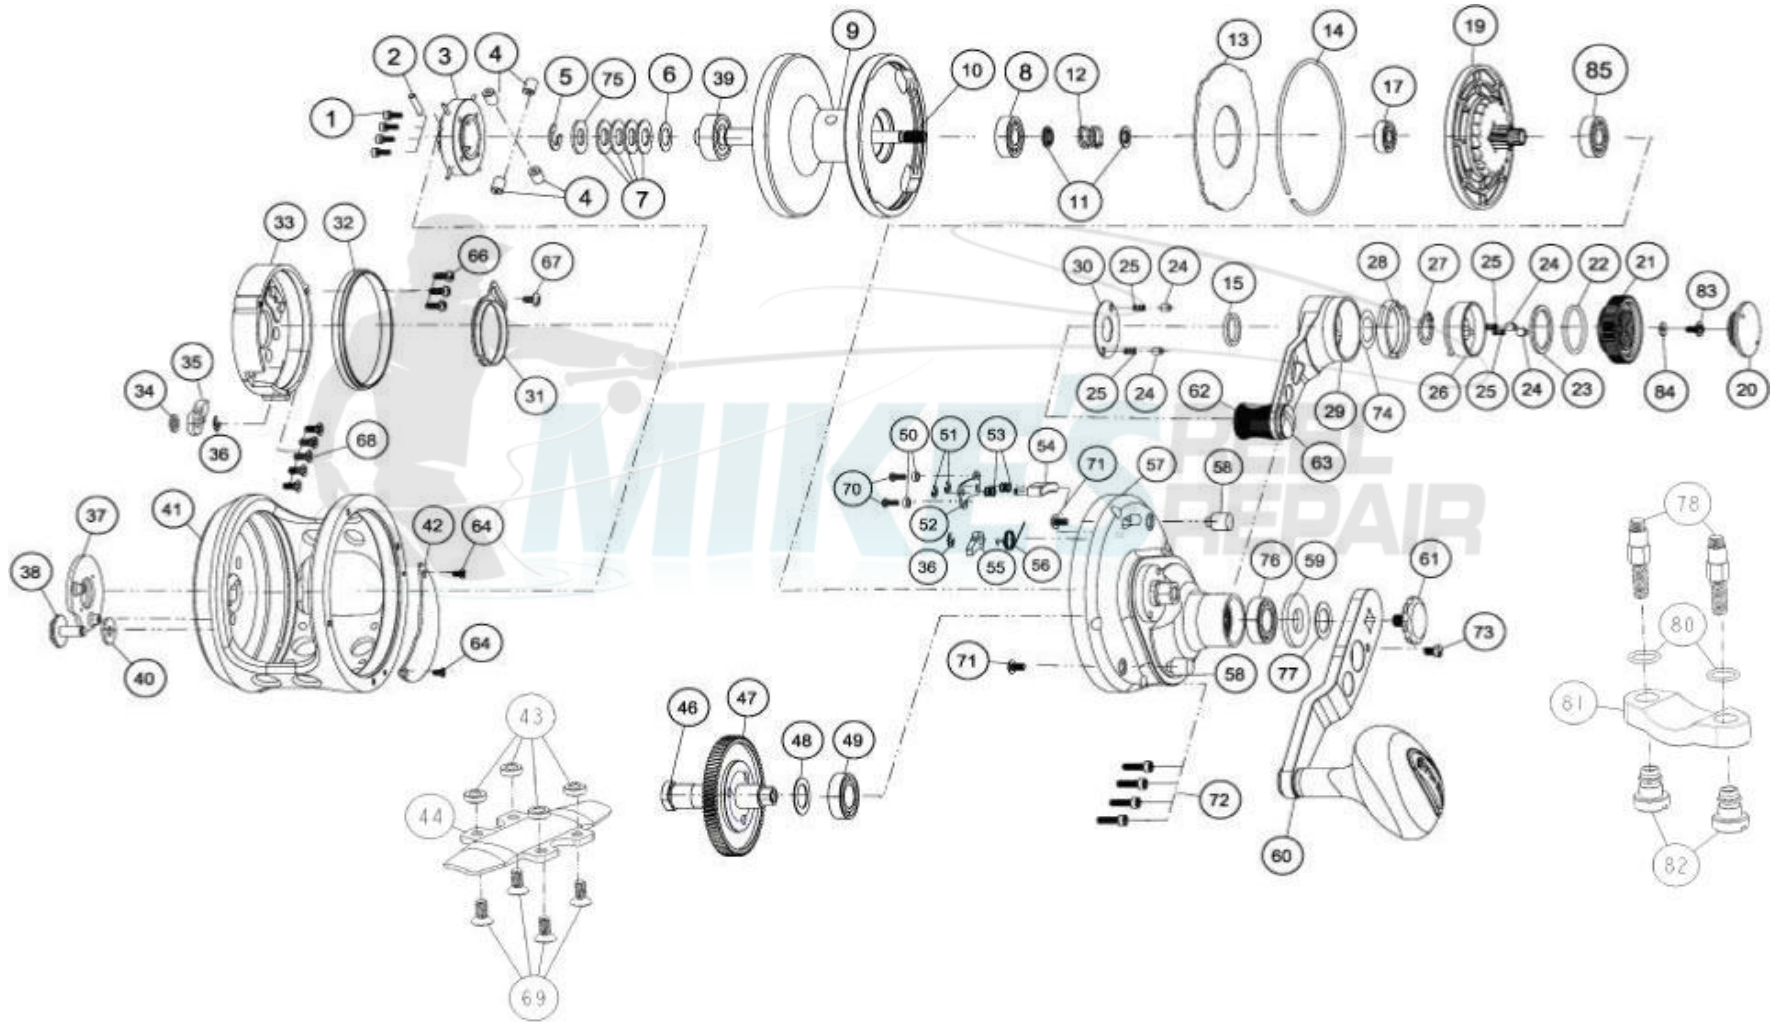

Marquesa™

by FIN-NOR

MA12

Fin-Nor Marquesa MA12 Reel Part List

Key #	Description	Part No.	Key #	Description	Part No.
1	Screw	DF053-01	44	Reel Foot	HF106-01
2	Spool Shaft Pin	DF093-01	46	Crank Shaft	BF008-01
3	Bait Click Ratchet Assembly	BF329-01	47	Drive Gear	BF012-01
4	Brake Shoe	CF044-01	48	Adjustment Washer	DF035-01
5	E-Ring	QW120-01	49	Ball Bearing	CF017-03
6	Washer	BF121-01	50	Spacer	CF081-01
7	Drag Spring	BF046-01	51	E-Ring	NX090-01
8	Ball Bearing	CF117-01	52	Strike Button Plate	BF078-01
9	Spool Assembly	BF321-01	53	Strike Button Pin Spring	CF022-01
10	Spool Shaft	BF015-01	54	Strike Button	BF062-01
11	Collar	BF094-01	55	Anti Reverse Pawl	DF063-02
12	Spring	CF040-01	56	Stoper Spring	BF096-01
13	Drag Disc	BF059-01	57	Gear Side Cover Assembly	BF324-01
14	Ring	BF080-01	58	Locating Collar	DF118-01
15	Bushing	DF017-01	59	Handle Washer	BF054-01
17	Ball Bearing	CF117-01	60	Handle Arm Assembly	BF318-01
19	Pinion Assembly	HF311-01	61	Handle Nut	BF003-01
20	Pre Set Knob Cover	CF110-01	62	Drag Knob	CF055-01
21	Pre Set Knob	CF029-01	63	Drag Knob Screw	DF125-01
22	O-Ring	CF101-01	64	Screw	CF107-01
23	Friction Washer	DF121-01	66	Tapping Screw	N/A
24	Click Pin	CF098-01	67	Tapping Screw	QW125-02
25	Click Spring	DF114-01	68	Screw	TW107-04
26	Drag Cam B Assembly	CF353-01	69	Screw	DF065-01
27	Retaining Ring	CF075-01	70	Screw	LF057-01
28	Drag Cam A	CF028-01	71	Screw	QW123-01
29	Drag Lever	BF055-01	72	Side Cover Screw	CF053-01
30	Drag Lever Washer	DF038-01	73	Handle Nut Screw	CF065-01
31	Click Spring	DF022-01	74	Adjustment Washer	CF038-01
32	Brake Ring	BF042-01	75	Collar	BF081-01
33	Brake Ring Holder	HF129-01	76	Ball Bearing	TW058-02
34	Bait Click Lever Washer B	CF035-01	77	Adjustment Washer	ZW032-01
35	Bait Click Pawl	DF109-02	78	Rod Clamp Bolt	BF125-01
36	E-Ring	NX092-01	79	Nut	N/A
37	Badge	CF148-02	80	O-Ring	LF101-01
38	Bait Click Lever	BF109-01	81	Rod Clamp	CF154-01
39	Ball Bearing	HF017-01	82	Rod Clamp Nut	CF161-01
40	Bait Click Lever Washer A	BF032-01	83	Screw	BF057-01
41	Frame	BF001-01	84	Washer	BF038-01
42	Drive Gear Cover	BF143-01	85	Ball Bearing	BF017-02
43	Spacer	CF094-01			