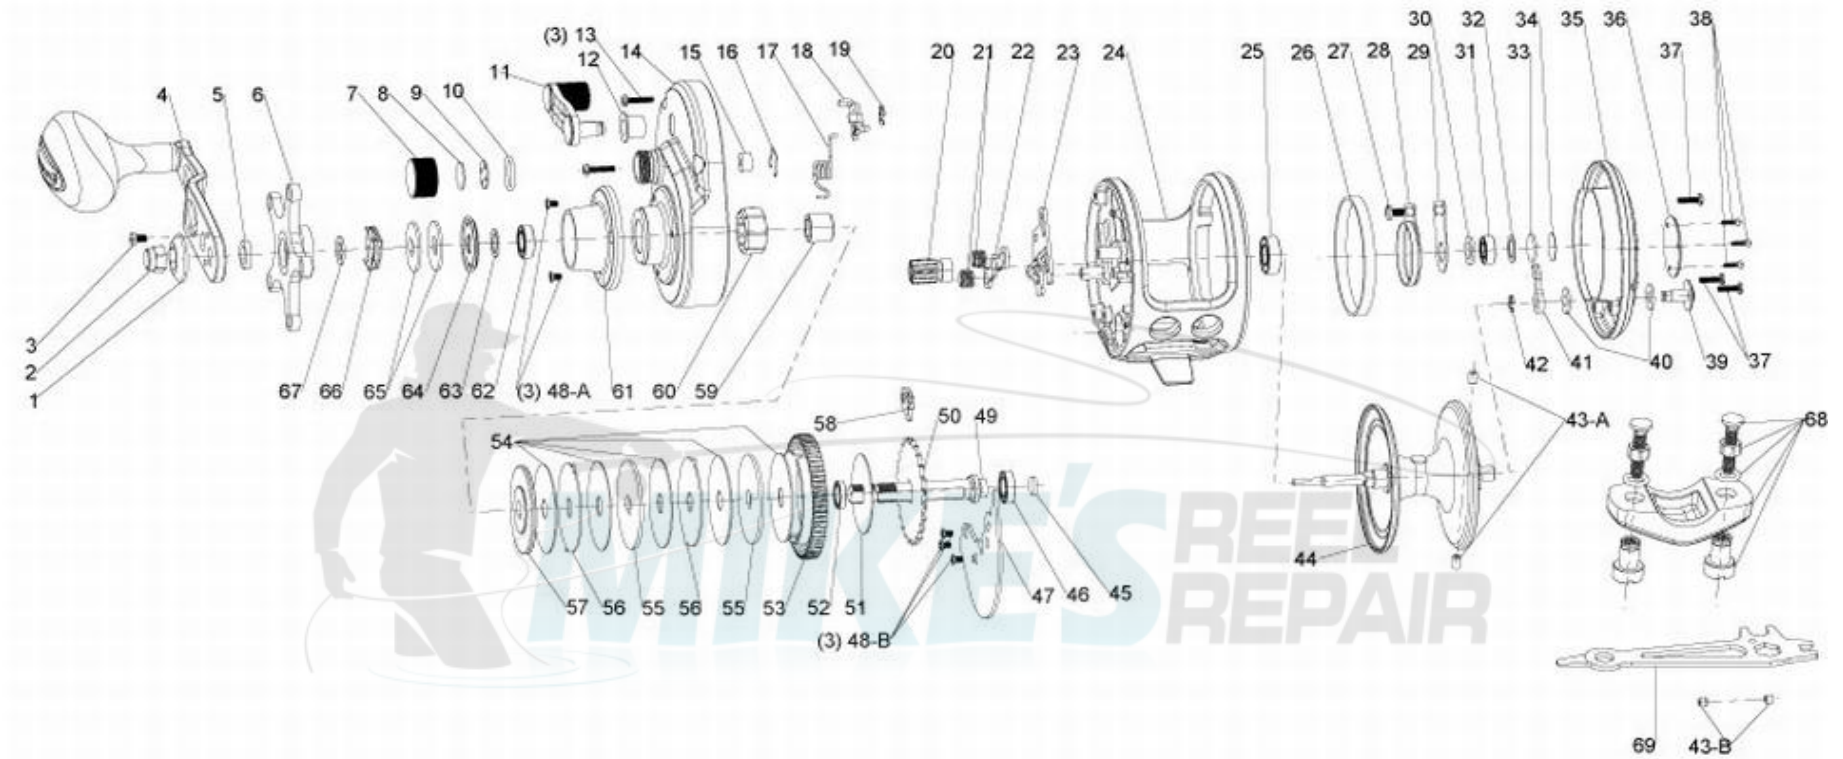

FIN-NOR®

LEGENDARY TACKLE SINCE 1933

Lethal LTC16H

FIN-NOR®

LEGENDARY TACKLE SINCE 1933

Lethal LTC16H

Fin_Nor Lethal Reel

Key No.	Description	Part No.	Qty.	Key No.	Description	Part No.	Qty.
		LTC16H				LTC16H	
1	HANDLE NUT PLATE	SF034-01	1	36	MEDALLION	N/A	0
2	HANDLE NUT	RF003-01	1	37	COVER SCREW	RF057-02	3
3	HANDLE NUT SCREW	RF065-01	1	38	SCREW	N/A	0
4	CRANK HANDLE ASSY	RF318-03	1	39	SPOOL CLICK BUTTON	RF109-01	1
5	SPACER	RF094-01	1	40	CLICK BUTTON WASHER	RF081-01	2
6	DRAG STAR ASSY	RF355-03	1	41	SPOOL CLICK PAWL	RF108-01	1
7	SPOOL TENSION CAP	RF033-02	1	42	RETAINER RING - SPOOL CLICK	RF020-01	1
8	SPACER "A"	RF032-01	1	43-A	BRAKE SLEEVE	RF044-01	2
9	SPACER "B"	RF082-01	1	43-B	BRAKE SLEEVE	RF044-02	2
10	O RING	RF101-01	1	44	SPOOL ASSY	RF321-05	1
11	CLUTCH LEVER ASSY	RF309-02	1	45	DRIVE SHAFT PAD (FELT)	RF155-01	1
12	CLUTCH LEVER COLLAR	RF160-01	1	46	BALL BEARING	SF117-01	1
13	COVER SCREW	RF057-01	3	47	DRIVE SHAFT RETAINER	RF002-51	1
14	RIGHT SIDE COVER ASSY	RF324-07	1	48-A	SCREW	RF107-01	3
15	BUSHING	RF088-02	1	48-B	SCREW	RF107-01	3
16	BUSHING RETAINER	RF080-01	1	49	DRIVE SHAFT	RF008-02	1
17	CLUTCH SPRING	RF104-01	1	50	A/R/ RATCHET	RF091-01	1
18	CLUTCH CAM ASSY	RF384-01	1	51	DRAG WASHER "B"	RF111-01	1
19	RETAINER RING - CLUTCH LEVER	RF092-01	1	52	BALL BEARING	TF117-01	1
20	PINION	RF011-02	1	53	DRIVE GEAR	RF012-02	1
21	YOKE SPRING	RF040-01	2	54	DRAG WASHER "A" (FRICTION)	RF059-03	5
22	YOKE	RF025-01	1	55	KEYED DRAG WASHER	RF045-01	2
23	YOKE PLATE	RF039-01	1	56	TABBED DRAG WASHER	RF048-01	2
24	FRAME ASSEMBLY	RF301-02	1	57	SPRING WASHER	RF046-01	1
25	BALL BEARING	RF058-02	1	58	A/R PAWL ASSY	RF363-01	1
26	CENTRIFUGAL BRAKE RING	RF042-01	1	59	CLUTCH SLEEVE	RF159-01	1
27	SPOOL CLICK SPRING SCREW	RF053-01	1	60	CLUTCH	RF131-01	1
28	SPOOL CLICK SPRING	RF022-01	1	61	HOOD	RF027-03	1
29	BEARING RETAINER	RF129-01	1	62	BALL BEARING	RF058-01	1
30	BEARING WASHER "D" (FELT)	RF122-01	1	63	BEARING WASHER	RF121-01	1
31	BALL BEARING	RF017-01	1	64	SPRING WASHER	RF046-02	2
32	BEARING WASHER "C"	RF035-02	1	65	CLICK SPRING ASSEMBLY	RF314-01	1
33	BEARING WASHER "B"	RF038-01	1	66	BEARING WASHER	RF121-02	1
34	BEARING WASHER "A"	RF035-01	1	67	KIT - ROD CLAMP	RF4154-01	1
35	PALM SIDE COVER ASSY	RF323-02	1	68	WRENCH	RF113-01	1