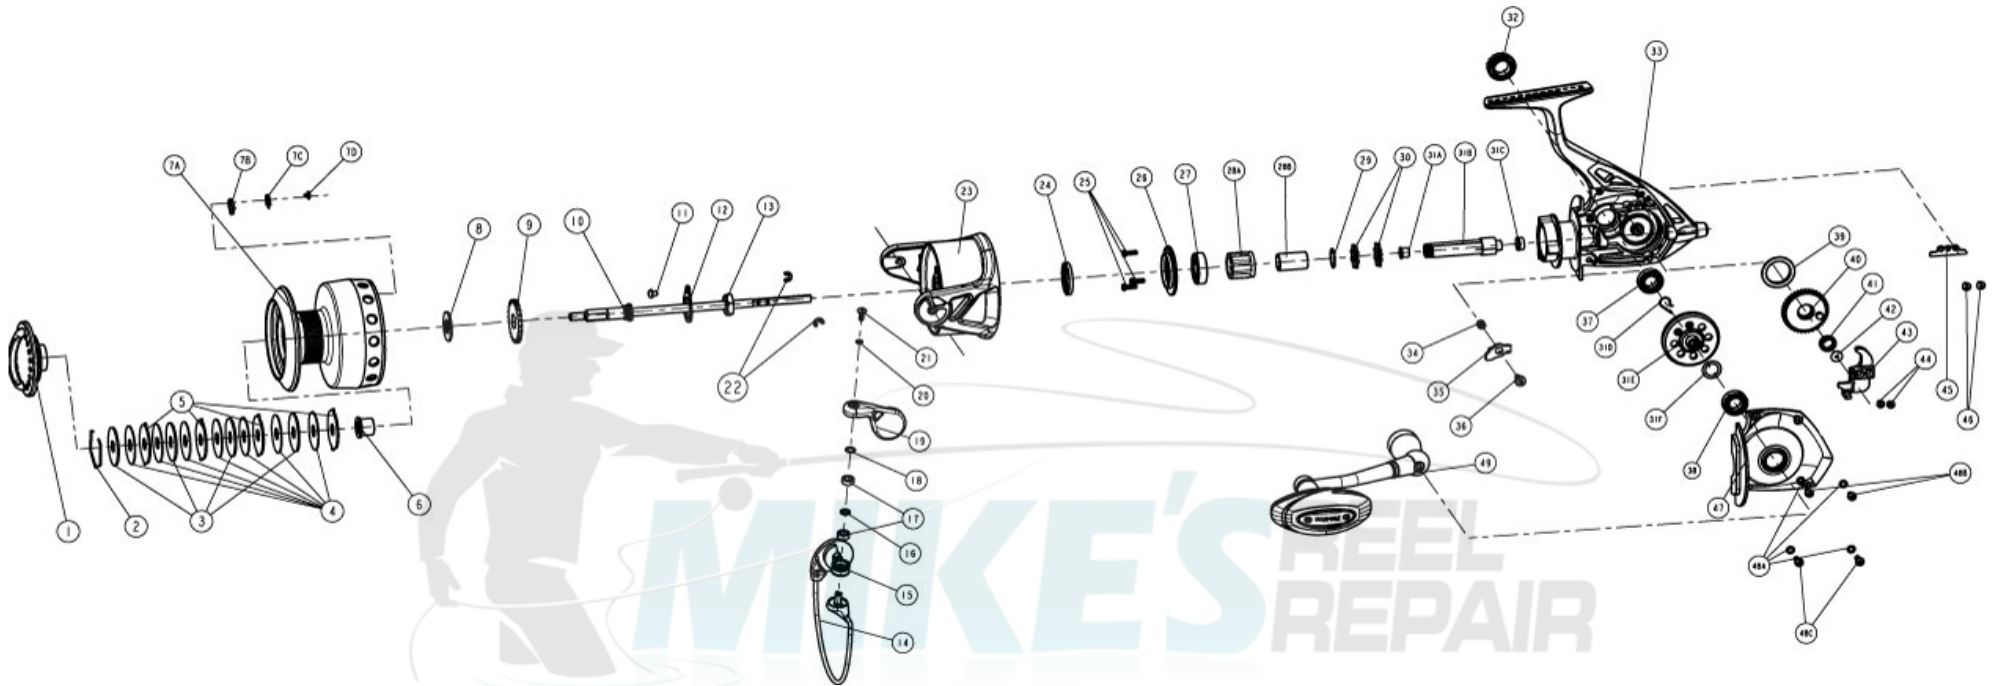

FIN-NOR
LEGENDARY TACKLE SINCE 1933

Lethal LT100

FIN-NOR

LEGENDARY TACKLE SINCE 1933

Lethal LT100

Fin-Nor Lethal LT100 Reel Part List

Key #	Description	Qty	Part No.	Key #	Description	Qty	Part No.
1	DRAG KNOB ASSEMBLY	1	DT332-61	27	BALL BEARING - PINION	1	BGRS11
2	SPOOL RETAINER	1	JO038-01	28	CLUTCH ASSEMBLY KIT	1	ZAB463-01-01
3	DRAG WASHER "D"	4	JO080-01		28A - CLUTCH HOUSING	1	ZAB063-01
4	DRAG WASHER "B"	7	JO033-01		28B - CLUTCH SLEEVE	1	ZAB139-01
5	DRAG WASHER "A"	4	JO081-01	29	WASHER - RATCHET	1	ZAB110-01
6	SPOOL BUSHING	1	ZAB141-01	30	RATCHET	2	ZAB060-01
7	SPOOL ASSEMBLY KIT	1	ZAB4321-01	31	GEAR KIT	1	ZAB4011-01
	7A - SPOOL ASSEMBLY	1	ZAB321-01		31A - PINION BUSHING: TOP SIDE	1	ZAB214-01
	2 - SPOOL RETAINER	1	JO038-01		31B - PINION GEAR	1	ZAB011-01
	3 - DRAG WASHER "D"	4	JO080-01		31C - PINION BUSHING: BOTTOM SIDE	1	ZAB058-01
	4 - DRAG WASHER "B"	7	JO033-01		31D - SPRING: A/R PAWL	1	ZAB061-01
	5 - DRAG WASHER "A"	4	JO081-01		31E - DRIVE GEAR	1	DT312-51
	7 - SPOOL BUSHING	1	ZAB141-01		31F - DRIVE GEAR ADJUST WASHER	1	GU105-36
	7B - SPOOL CLICKER	1	JO103-01	32	HANDLE CAP	1	BT373-61
	7C - CLICK SPRING	1	JO068-01	33	BODY ASSEMBLY	1	ZAB301-01
	7D - SCREW - CLICKER	1	GU077-04	34	BUSHING - STOPPER	1	ZAB202-01
8	WASHER - ADJUST SPOOL	1	QO080-01	35	STOPPER	1	ZAB074-01
9	CLICK GEAR - SPOOL	1	JO039-01	36	SCREW - STOPPER	1	ZAB107-01
10	MAIN SHAFT ASSEMBLY	1	ZAB315-01	37	BALL BEARING - BODY	1	BT157-01
11	SCREW - ROTOR NUT RETAINER	1	JX125-01	38	BALL BEARING - BODY COVER	1	BT157-01
12	RETAINER - ROTOR NUT	1	ZAB118-01	39	OSCILLATOR GEAR BUSHING	1	ZAB158-01
13	ROTOR NUT	1	ZAB006-01	40	OSCILLATOR GEAR	1	DT053-01
14	BAIL ASSEMBLY	1	ZAB347-01	41	BALL BEARING - O/S GEAR	1	CH027-01
15	LINE ROLLER	1	TK004-03	42	SCREW - O/S GEAR	1	ZAB111-01
16	SPACER	1	DT167-01	43	O/S SLIDER	1	DT025-01
17	LINE ROLLER BEARING	2	GH202-01	44	SCREW - MAIN SHAFT	2	RQ100-01
18	LINE ROLLER WASHER	1	DT229-01	45	RETAINER - O/S SLIDER	1	ZAB078-01
19	ARM LEVER ASSEMBLY	1	ZAB307-01	46	SCREW - RETAINER	2	TK057-01 (2)
20	WASHER - L/SLIDER SCREW	1	PAA065-01	47	SIDE COVER	1	ZAB023-01
21	SCREW - LINE SLIDER	1	AQ108-01	48	SIDE COVER SCREW KIT	2	ZAB4057-01
22	E-CLIP	2	GH034-01		48A - SCRATCH PROTECT WASHER	4	RQ142-01
23	ROTOR ASSEMBLY	1	ZAB309-01		48B - SIDE COVER SCREW: TOP SIDE	2	ZAB057-01
24	WASHER - ROTOR	1	ZAB109-01		48C - SIDE COVER SCREW: BOTTOM SIDE	2	ZAB057-02
25	SCREW - BEARING HOLDER	3	JX107-03	49	HANDLE ASSEMBLY	1	ZAB318-01
26	BEARING HOLDER ASSEMBLY	1	ZAB3190-01