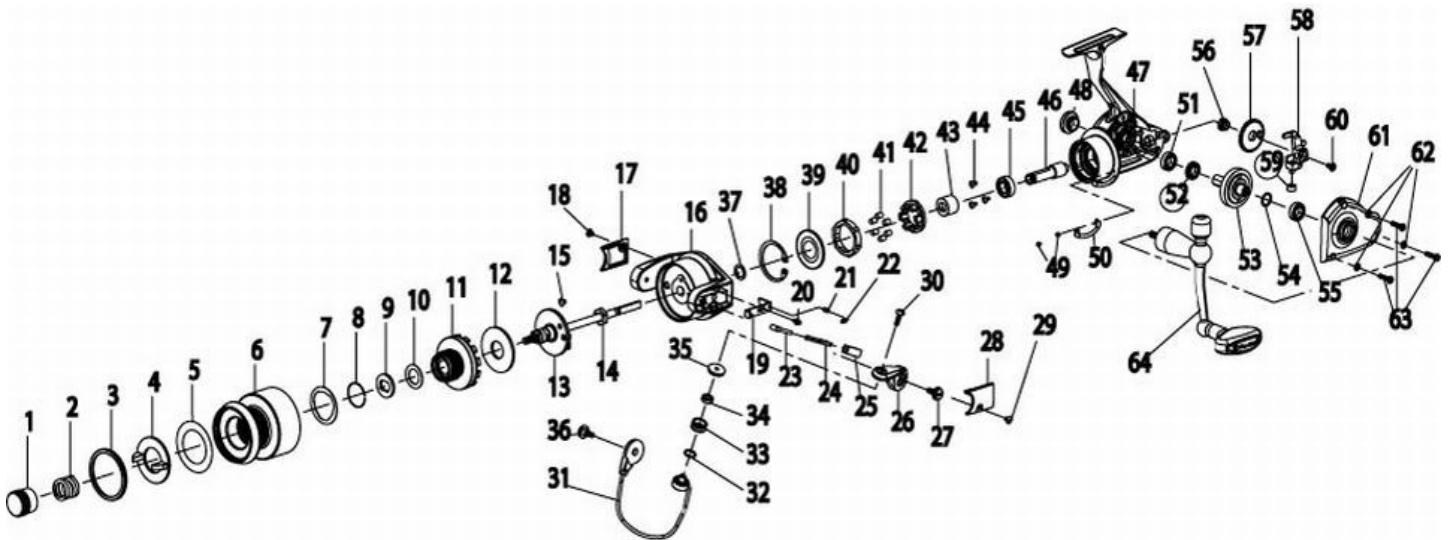

FIN-NOR®

LEGENDARY TACKLE SINCE 1933

Ahab ABS12

For parts and service

call toll free: 1-888-404-1119

www.mikesreelrepair.com

Fin-Nor Ahab ABS12 Spinning Reel Part List

Key #	Description	Part No.	Key #	Description	Part No.
1	Drag Knob	AP032-01	41	Clutch Roller	TK165-01
2	Drag Spring	AP043-01	42	Clutch Roller Retainer	TK040-01
3	Drag Guard Retainer	AP237-01	43	Clutch Sleeve	AP139-01
4	Drag Guard	AP236-01	44	Pinion Bearing Screw	QW053-07
5	Drag Guard Washer	BP109-01	45	Pinion Ball Bearing	UK028-01
6	Spool	BP021-01	46	Pinion	BP011-01
7	Drag Plate Washer	AP109-01	47	Body Assembly	AP301-01
8	Washer Retainer	AP038-01	48	Handle Screw	BP054-01
9	Drag Washer "D"	AP080-01	49	Bail Kick Plate Screw	AP225-01
10	Drag Washer "A"	BP081-01	50	Bail Kick Plate	AP224-01
11	Drag Plate "B" Assembly	BP3234-01	51	Body Ball Bearing	TW058-01
12	Drag Washer	AP081-01	52	O/S Pinion	AP230-01
13	Main Shaft Assembly	BP315-01	53	Drive Gear Assembly	BP312-01
14	Rotor Nut	AP006-01	54	Drive Gear Washer	AP105-01
15	Rotor Nut Screw	MX123-02	55	Body Cover Ball Bearing	TW058-01
16	Rotor Assembly	BP309-01	56	O/S Gear Bush	AP158-01
17	Bail Trip Cover	BP046-01	57	O/S Gear Assembly	BP353-01
18	Bail Trip Cover Screw	QW123-10	58	O/S Slider Assembly	AP325-01
19	Kick Lever	BP019-01	59	O/S Slider Bearing	AP227-01
20	Kick Lever Screw	BP168-01	60	Slider Screw	AP100-01
21	Kick Lever Retainer	BP231-01	61	Side Cover	AP023-01
22	Bail Trip Spring	AP117-01	62	Side Cover Screw Washer	AP142-01
23	Spring Shaft	AP031-01	63	Side Cover Screw	AP057-01
24	Bail Spring	BP117-01	64	Handle Assembly	AP418-01
25	Bail Spring Holder	AP033-01	65	Click Gear	N/A
26	Arm Lever	AP007-01	66	Click Gear Screw	N/A
27	Arm Lever Screw	AP085-01	67	Clutch Retainer Screw	N/A
28	Arm Lever Cover	BP087-01	68	Clutch Retainer	N/A
29	Arm Lever Cover Screw	QW123-10	69	Clutch Seal Washer	N/A
30	Line Roller Screw	AP108-01	70	Rotor Click Spring Post	N/A
31	Bail Assembly	BP347-01	71	Trip Bumper Screw	N/A
32	Line Roller Washer	AP065-01	72	Trip Bumper	N/A
33	Line Roller	AP004-01	73	Rotor Click Pawl Screw	N/A
34	Ball Bearing	SW017-01	74	Rotor Click Pawl	N/A
35	Line Roller Ring	AP104-01	75	Rotor Click Cam	N/A
36	Bail Holder Screw	AP085-01	76	Rotor Click Pawl Spring	N/A
37	Pinion Washer	DQ109-01	77	Rotor Click Cam Spring	N/A
38	Clutch Retainer Ring	TK060-01	78	Rotor Click Lever	N/A
39	Clutch Seal Plate	TK166-01	79	Lever Screw	N/A
40	Clutch Lock Ring	TK063-01			