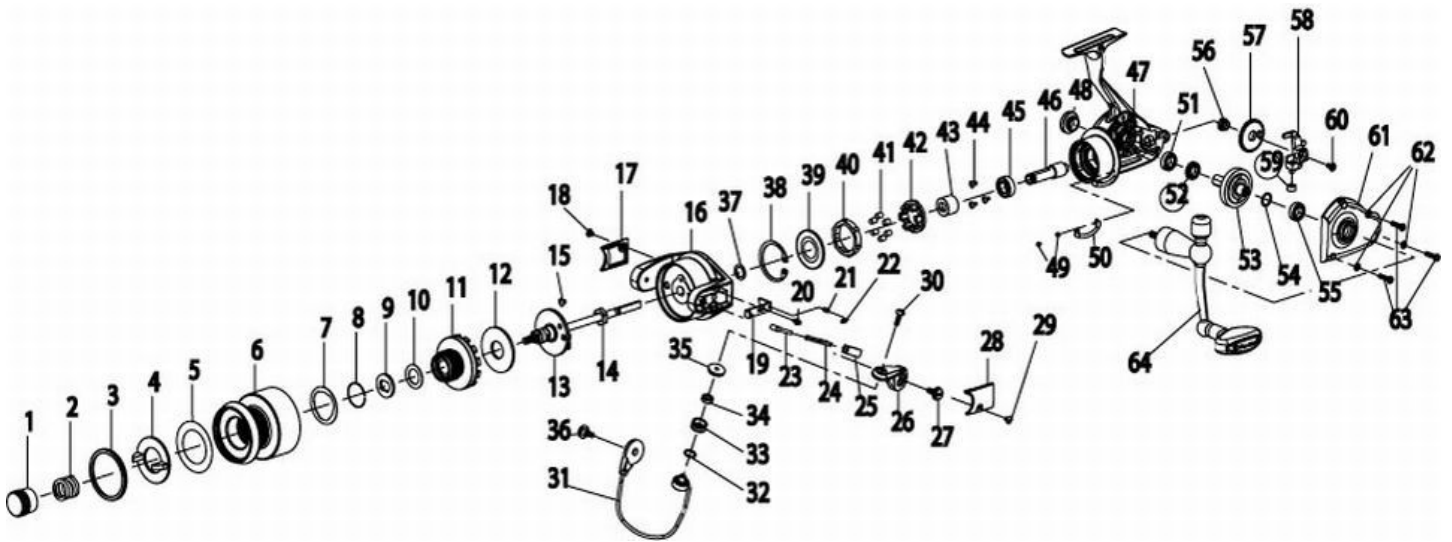

FIN-NOR®

LEGENDARY TACKLE SINCE 1933

Ahab ABS08

For parts and service

call toll free: 1-888-404-1119

www.mikesreelrepair.com

Fin-Nor Ahab ABS08 Spinning Reel Part List

Key #	Description	Part No.	Key #	Description	Part No.
1	Drag Knob	AP032-01	41	Clutch Roller	TK165-01
2	Drag Spring	AP043-01	42	Clutch Roller Retainer	TK040-01
3	Drag Guard Retainer	AP237-01	43	Clutch Sleeve	AP139-01
4	Drag Guard	AP236-01	44	Pinion Bearing Screw	QW053-07
5	Drag Guard Washer	BP109-01	45	Pinion Ball Bearing	UK028-01
6	Spool	AP021-01	46	Pinion	AP011-01
7	Drag Plate Washer	AP109-01	47	Body Assembly	AP301-01
8	Washer Retainer	AP038-01	48	Handle Screw	AP054-01
9	Drag Washer "D"	AP080-01	49	Bail Kick Plate Screw	AP225-01
10	Drag Washer "A"	BP081-01	50	Bail Kick Plate	AP224-01
11	Drag Plate "B" Assembly	AP3234-01	51	Body Ball Bearing	TW058-01
12	Drag Washer	AP081-01	52	O/S Pinion	AP230-01
13	Main Shaft Assembly	AP315-01	53	Drive Gear Assembly	AP312-01
14	Rotor Nut	AP006-01	54	Drive Gear Washer	AP105-01
15	Rotor Nut Screw	MX123-02	55	Body Cover Ball Bearing	TW058-01
16	Rotor Assembly	AP309-01	56	O/S Gear Bush	AP158-01
17	Bail Trip Cover	AP046-01	57	O/S Gear Assembly	AP353-01
18	Bail Trip Cover Screw	QW123-10	58	O/S Slider Assembly	AP325-01
19	Kick Lever	AP019-01	59	O/S Slider Bearing	AP227-01
20	Kick Lever Screw	AP168-01	60	Slider Screw	AP100-01
21	Kick Lever Retainer	AP231-01	61	Side Cover	AP023-01
22	Bail Trip Spring	AP117-01	62	Side Cover Screw Washer	AP142-01
23	Spring Shaft	AP031-01	63	Side Cover Screw	AP057-01
24	Bail Spring	BP117-01	64	Handle Assembly	AP418-01
25	Bail Spring Holder	AP033-01	65	Click Gear	N/A
26	Arm Lever	AP007-01	66	Click Gear Screw	N/A
27	Arm Lever Screw	AP085-01	67	Clutch Retainer Screw	N/A
28	Arm Lever Cover	AP087-01	68	Clutch Retainer	N/A
29	Arm Lever Cover Screw	QW123-10	69	Clutch Seal Washer	N/A
30	Line Roller Screw	AP108-01	70	Rotor Click Spring Post	N/A
31	Bail Assembly	AP347-01	71	Trip Bumper Screw	N/A
32	Line Roller Washer	AP065-01	72	Trip Bumper	N/A
33	Line Roller	AP004-01	73	Rotor Click Pawl Screw	N/A
34	Ball Bearing	SW017-01	74	Rotor Click Pawl	N/A
35	Line Roller Ring	AP104-01	75	Rotor Click Cam	N/A
36	Bail Holder Screw	AP085-01	76	Rotor Click Pawl Spring	N/A
37	Pinion Washer	DQ109-01	77	Rotor Click Cam Spring	N/A
38	Clutch Retainer Ring	TK060-01	78	Rotor Click Lever	N/A
39	Clutch Seal Plate	TK166-01	79	Lever Screw	N/A
40	Clutch Lock Ring	TK063-01			