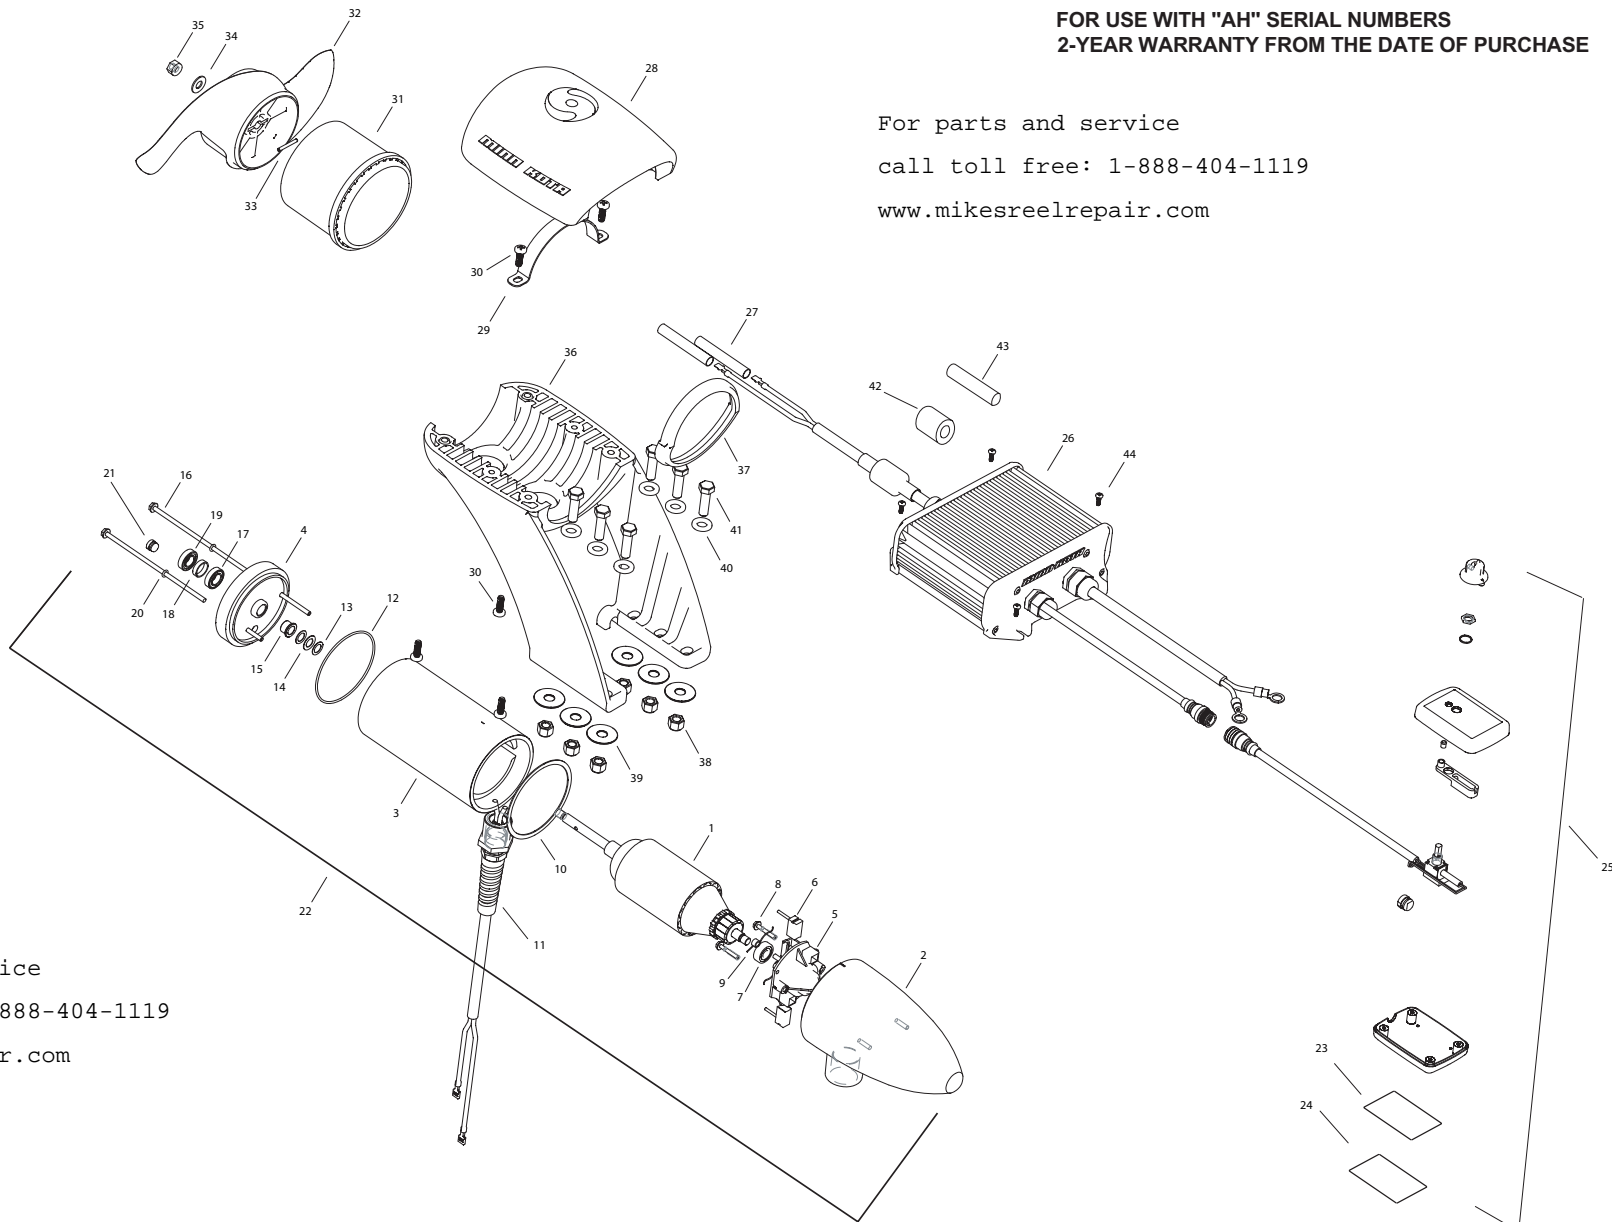

Engine Mount RipTide 55  
12 Volt 50 Amps

FOR USE WITH "AH" SERIAL NUMBERS  
2-YEAR WARRANTY FROM THE DATE OF PURCHASE

For parts and service  
call toll free: 1-888-404-1119  
[www.mikesreelrepair.com](http://www.mikesreelrepair.com)

For parts and service  
call toll free: 1-888-404-1119  
[www.mikesreelrepair.com](http://www.mikesreelrepair.com)

1	2-100-206	ARMATURE 12V 3.62
2	421-302	BRUSH END HOUSING
3	2-200-301	CENTER HOUSING ASSEMBLY
4	2-400-338	PLAIN END ASSY (CONTAINS 4, 15, 17, 18, 19, 21)
5	2-600-168	BRUSH PLATE ASSEMBLY (CONTAINS 5, 6, 9)
6	188-036	BRUSH
7	140-010	BEARING
8	830-007	SCREW #8-32
9	975-040	BRUSH SPRING
10	337-036	GASKET
11	2772917	LEADWIRE ASSEMBLY
12	701-081	O-RING
13	990-067	WASHER STEEL
14	990-070	WASHER NYLATRON
15	144-049	FLANGE BEARING
16	830-042	THRU-BOLT 10-32 X 8.83
17	880-003	SEAL
18	725-035	PAPER TUBE
19	880-006	SEAL WITH SHIELD
20	701-008	O-RING THRUBOLT
21	836-001	ALUMINUM PLUG
22	2387103	MOTOR ASSY 12V 3.625 55#
23	9950953	VELCRO 1.5 X 2.0 LOOP
24	9950950	VELCRO 1.5 X 2.0 HOOK
25	2990241	HAND CONTROLLER
26	2990226	CONTROL MODULE
27	2385401	SHRINK TUBE [4 EA]
28	2380211	TOP CAP
29	2383810	STRAP, EM
30	2383418	SCREW 1/4-20 SELF TAPPING [6 EA]
31	2381535	ADAPTER RING, REAR
■	1378131	PROP KIT
32	2091160	PROPELLER
33	2092600	DRIVE PIN
34	2151726	WASHER 5/16, PROP
35	2198400	NUT, PROP ANODE
36	2381940	LOWER BRACKET
37	2381530	ADAPTER RING, FRONT
38	2383122	NUT 3/8-16 NYLOCK [6EA]
39	2381726	WASHER FENDER 3/8 X 1 1/4 OD [6 EA]
40	2381728	WASHER 3/8 [6 EA]
41	2383422	SCREW 3/8 X 1 1/4 [6EA]
42	2307310	FERRITE BEAD (EUROPEAN MOTORS ONLY)
43	2075401	HEATSHRINK (EUROPEAN MOTORS ONLY)
44	2373427	SCREW #12 X 5/8 [4 EA]
■	2994856	BAG ASSY (CONTAINS 38-41,27,23,24,44, TIE WRAPS)

For parts and service

call toll free: 1-888-404-1119

[www.mikesreelrepair.com](http://www.mikesreelrepair.com)

12V

For parts and service  
call toll free: 1-888-404-1119  
[www.mikesreelrepair.com](http://www.mikesreelrepair.com)