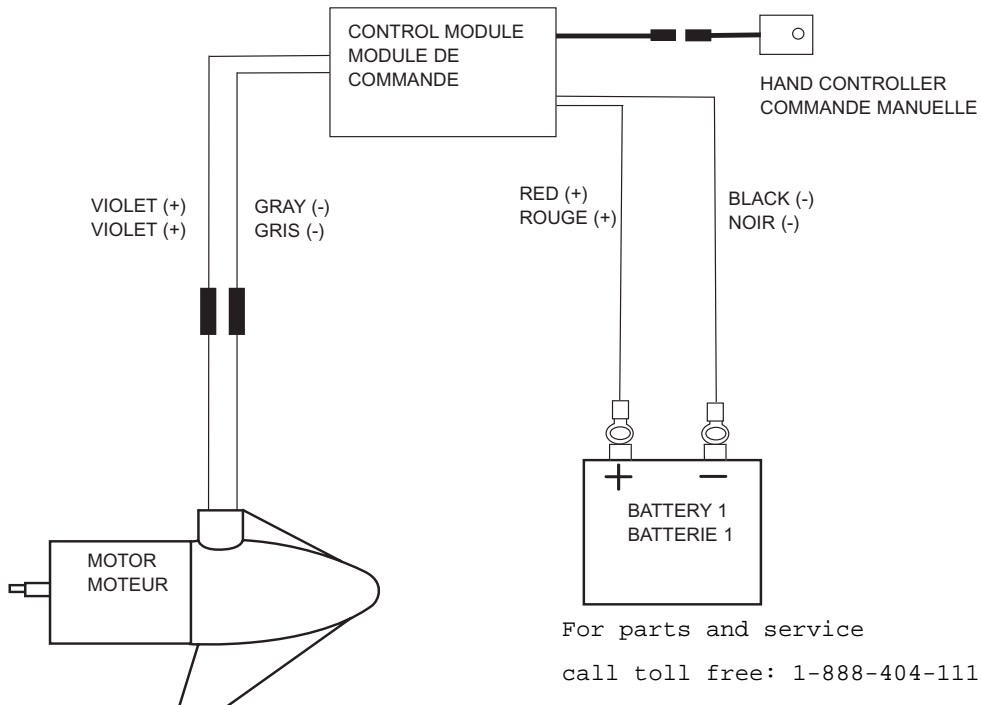

1	2-100-206	ARMATURE 12V 3.62
2	421-302	BRUSH END HOUSING
3	2-200-301	CENTER HOUSING ASSEMBLY
4	2-400-338	PLAIN END ASSY (CONTAINS 4, 15, 17, 18, 19, 21)
5	2-600-168	BRUSH PLATE ASSEMBLY (CONTAINS 5, 6, 9)
6	188-036	BRUSH
7	140-010	BEARING
8	830-007	SCREW #8-32
9	975-040	BRUSH SPRING
10	337-036	GASKET
11	2772917	LEADWIRE ASSEMBLY
12	701-081	O-RING
13	990-067	WASHER STEEL
14	990-070	WASHER NYLATRON
15	144-049	FLANGE BEARING
16	830-042	THRU-BOLT 10-32 X 8.83
17	880-003	SEAL
18	725-035	PAPER TUBE
19	880-006	SEAL WITH SHIELD
20	701-008	O-RING THRUBOLT
21	836-001	ALUMINUM PLUG
22	2387103	MOTOR ASSY 12V 3.625 55#
23	9950953	VELCRO 1.5 X 2.0 LOOP
24	9950950	VELCRO 1.5 X 2.0 HOOK
25	2990241	HAND CONTROLLER
26	2990226	CONTROL MODULE
27	2385401	SHRINK TUBE [4 EA]
28	2380211	TOP CAP
29	2383810	STRAP, EM
30	2383418	SCREW 1/4-20 SELF TAPPING [6 EA]
31	2381535	ADAPTER RING, REAR
■	1378131	PROP KIT
32	2091160	PROPELLER
33	2092600	DRIVE PIN
34	2151726	WASHER 5/16, PROP
35	2198400	NUT, PROP ANODE
36	2381940	LOWER BRACKET
37	2381530	ADAPTER RING, FRONT
38	2383122	NUT 3/8-16 NYLOCK [6EA]
39	2381726	WASHER FENDER 3/8 X 1 1/4 OD [6 EA]
40	2381728	WASHER 3/8 [6 EA]
41	2383422	SCREW 3/8 X 1 1/4 [6EA]
42	2307310	FERRITE BEAD (EUROPEAN MOTORS ONLY)
43	2075401	HEATSHRINK (EUROPEAN MOTORS ONLY)
44	2373427	SCREW #12 X 5/8 [4 EA]
■	2994856	BAG ASSY (CONTAINS 38-41,27,23,24,44, TIE WRAPS)

For parts and service

call toll free: 1-888-404-1119

www.mikesreelrepair.com

12V

For parts and service
call toll free: 1-888-404-1119
www.mikesreelrepair.com