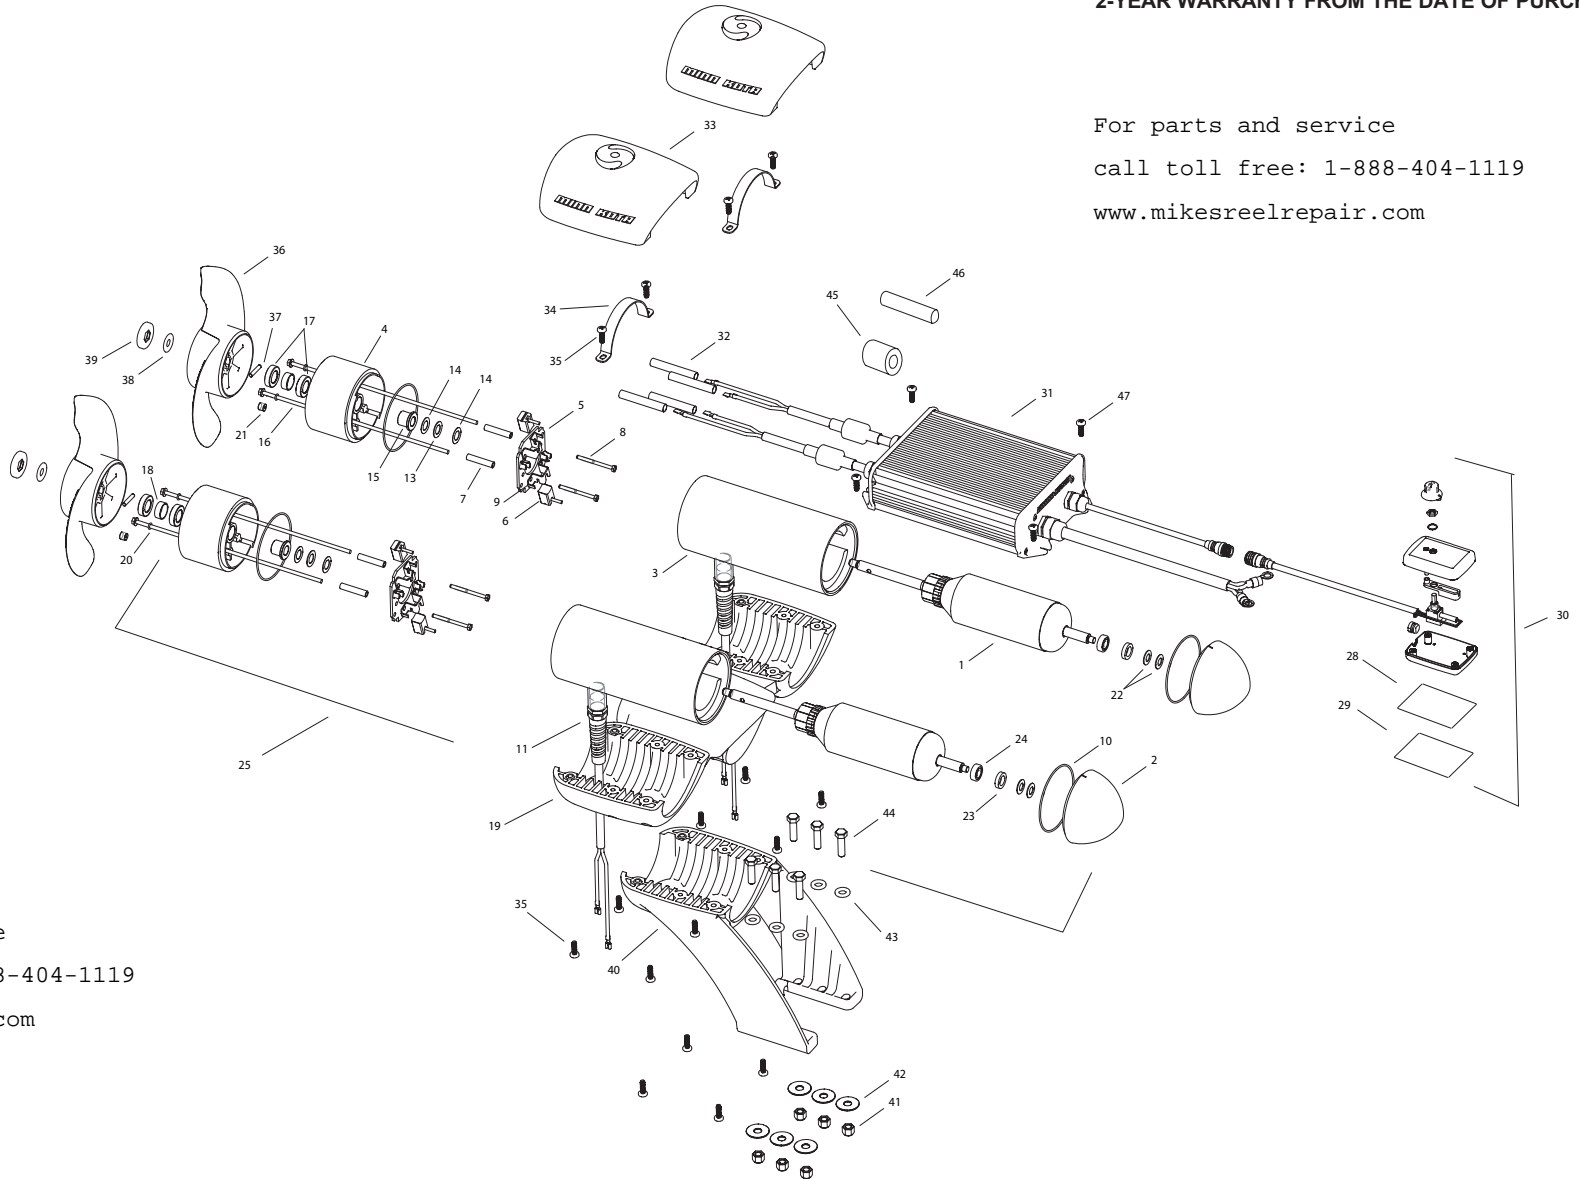

Engine Mount RipTide 202  
36 Volt 98 Amps

FOR USE WITH "AH" SERIAL NUMBERS  
2-YEAR WARRANTY FROM THE DATE OF PURCHASE

For parts and service  
call toll free: 1-888-404-1119  
[www.mikesreelrepair.com](http://www.mikesreelrepair.com)