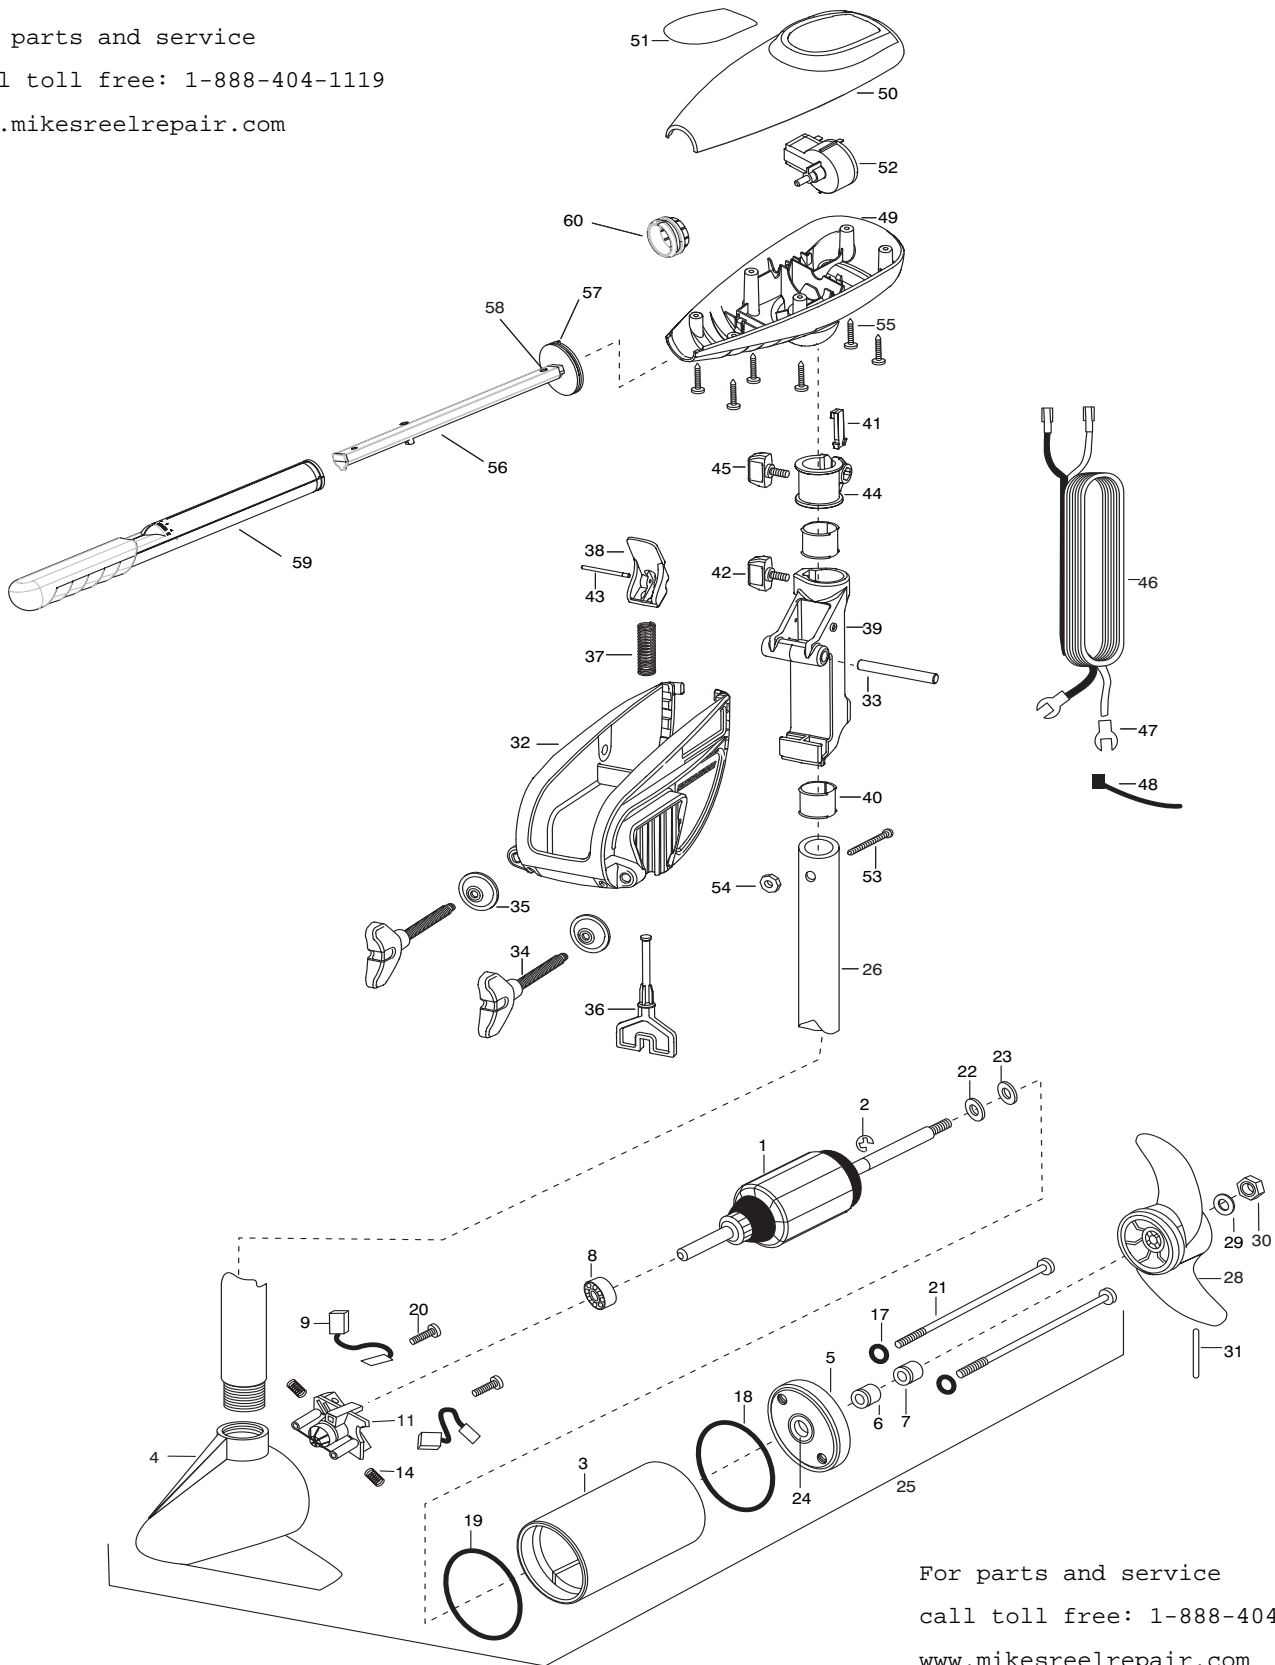

For parts and service
call toll free: 1-888-404-1119
www.mikesreelrepair.com

1	2-100-278	ARMATURE ASSEMBLY 12v 3.25	■	2771818	BRACKET & HINGE ASSEMBLY (INCLUDES- 32—43)	56	2990919	INNER HANDLE ASSEMBLY
2	788-015	RETAINING RING	■	2771910	BRACKET ASSEMBLY (INCLUDES- 32,34,35)	57	2060405	PIVOT, HANDLE
3	2-200-079	HOUSING ASSEMBLY CENTER 3.25 TXT	*32	2061910	BRACKET	58	2012102	SCREW
4	2-300-132	BRUSH END HOUSING ASSEMBLY 3.25 SP.CO	33	2060510	PIN-HINGE	59	2990929	OUTER HANDLE ASSEMBLY
5	2-400-128	PLAIN END HOUSING ASSEMBLY 3.25	*34	2061300	SCREW-CLAMP [2.EA]	60	2060009	FRONT BEARING
6	880-003	SEAL	*35	2011710	WASHER-CLAMP SCREW [2.EA]	■	2883460	SEAL AND O RING KIT
7	880-006	SEAL W/SHIELD	36	2063605	T-BAR, PLASTIC			
8	140-010	BALL BEARING	37	2062706	SPRING- (T-BAR)			
9	188-052	BRUSH ASSEMBLY [2.EA]	38	2067201	LEVER-TILT BLACK			
11	738-030	BRUSH PLATE W/HOLDER 3.25	39	2061810	HINGE-PLASTIC			
14	975-032	SPRING- COMPRESSION [2.EA]	40	2037301	BUSHING-HINGE [2.EA]			
17	701-007	O-RING- THRU BOLT [2.EA]	41	2062800	TENSION BLOCK-SNAP IN			
18	701-039	O-RING MK406460	42	2011385	SCREW, TENSION/KNOB			
19	701-041	O-RING	43	2060515	PIN, TILT LEVER			
20	830-001	SCREW- SELF THREAD 8-32X1.7 [2.EA]	44	2061520	COLLAR-DEPTH			
21	830-078	THRU BOLT 8-32X8.0 [2.EA]	45	2011365	SCREW-COLLAR/NEW KNOB			
22	990-067	WASHER- STEEL THRUST	46	2020605	LEADWIRE (14 GA) W/SPADE TERM			
23	990-070	WASHER- NYLATRON [2.EA]	47	2020703	SPADE TERMINAL 14GA HD [2.EA]			
24	144-049	FLANGE BEARING (SERVICE ONLY)	48	2026300	TIE WRAP			
25	2069241	MOTOR ASSEMBLY 12V 3.25 5SPC TXT	49	2062510	CONTROL BOX			
26	2032046	TUBE, COMPOSITE 36"	50	2060214	CONTROL BOX COVER			
■	1378121	PROP W/DRIVE PIN, WASHER, NUT KIT	51	2065649	DECAL COVER ENDURA PRO 38			
28	2061122	PROPELLER 3.25 HUB DIA	52	2064023	SWITCH-FWD/REV 5 SP			
29	2151726	WASHER- 5/16 STD SS	53	2033401	SCREW-10-24 X 1-3/4			
30	2053101	NUT-PROP NYLOCK (MED) SS	54	2013110	NUT-10-24 HEX			
31	2092600	PIN-DRIVE	55	2012100	SCREW-8-18 X 5/8 [6.EA]			