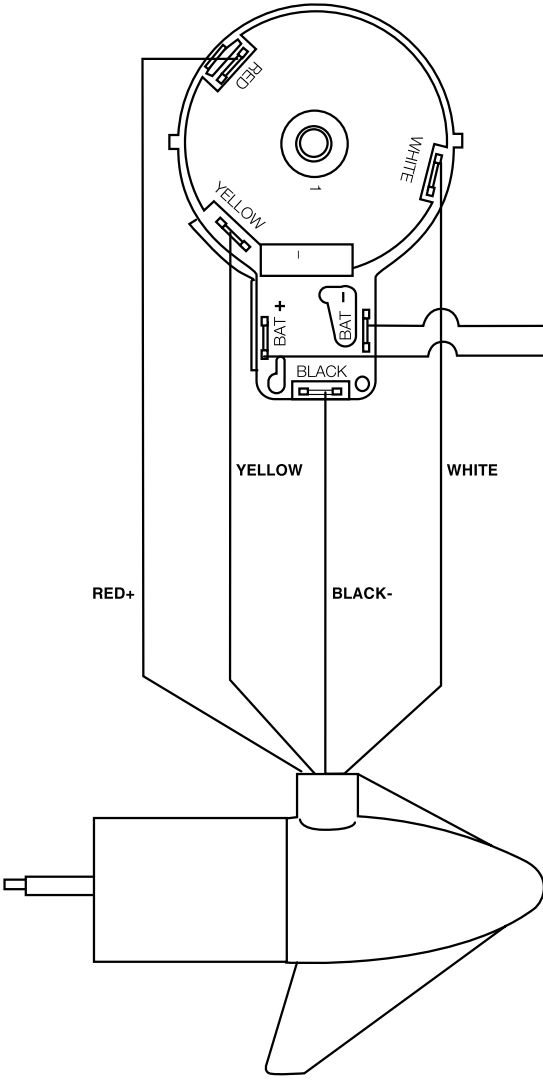

1	2-100-277	ARMATURE ASSEMBLY 12v 3.25	■	2771818	BRACKET & HINGE ASSEMBLY (INCLUDES- 32—43)	56	2990919	INNER HANDLE ASSEMBLY
2	788-015	RETAINING RING	■	2771910	BRACKET ASSEMBLY (INCLUDES- 32,34,35)	57	2060405	PIVOT, HANDLE
3	2-200-177	HOUSING ASSEMBLY CENTER 3.25 TXT	*32	2061910	BRACKET	58	2012102	SCREW
4	2-300-142	BRUSH END HOUSING ASSEMBLY 3.25 SP.CO	33	2060510	PIN-HINGE	59	2990929	OUTER HANDLE ASSEMBLY
5	2-400-127	PLAIN END HOUSING ASSEMBLY 3.25	*34	2061300	SCREW-CLAMP [2.EA]	60	2060009	FRONT BEARING
6	880-003	SEAL	*35	2011710	WASHER-CLAMP SCREW [2.EA]	■	2883460	SEAL AND O RING KIT
7	880-006	SEAL W/SHIELD	36	2063605	T-BAR, PLASTIC			
8	140-010	BALL BEARING	37	2062706	SPRING- (T-BAR)			
9	188-052	BRUSH ASSEMBLY [2.EA]	38	2067201	LEVER-TILT BLACK			
11	738-030	BRUSH PLATE W/HOLDER 3.25	39	2061810	HINGE-PLASTIC			
14	975-032	SPRING- COMPRESSION [2.EA]	40	2037301	BUSHING-HINGE [2.EA]			
17	701-007	O-RING- THRU BOLT [2.EA]	41	2062800	TENSION BLOCK-SNAP IN			
18	701-039	O-RING MK406460	42	2011385	SCREW, TENSION/KNOB			
19	701-041	O-RING	43	2060515	PIN, TILT LEVER			
20	830-001	SCREW- SELF THREAD 8-32X1.7 [2.EA]	44	2061520	COLLAR-DEPTH			
21	830-076	THRU BOLT 8-32X8.0 [2.EA]	45	2011365	SCREW-COLLAR/NEW KNOB			
22	990-067	WASHER- STEEL THRUST	46	2020606	LEADWIRE (14 GA) W/SPADE TERM			
23	990-070	WASHER- NYLATRON [2.EA]	47	2020703	SPADE TERMINAL 14GA HD [2.EA]			
24	144-049	FLANGE BEARING (SERVICE ONLY)	48	2026300	TIE WRAP			
25	2069260	MOTOR ASSEMBLY 12V 3.25 5SPC TXT	49	2062510	CONTROL BOX			
26	2032045	TUBE, COMPOSITE 30"	50	2060214	CONTROL BOX COVER			
■	1378121	PROP W/DRIVE PIN, WASHER, NUT KIT	51	2065648	DECAL COVER ENDURA PRO 32			
28	2061122	PROPELLER 3.25 HUB DIA	52	2064023	SWITCH-FWD/REV 5 SP			
29	2151726	WASHER- 5/16 STD SS	53	2033401	SCREW-10-24 X 1-3/4			
30	2053101	NUT-PROP NYLOCK (MED) SS	54	2013110	NUT-10-24 HEX			
31	2092600	PIN-DRIVE	55	2012100	SCREW-8-18 X 5/8 [6.EA]			

For parts and service
call toll free: 1-888-404-1119
www.mikesreelrepair.com

* This item is part of an assembly. This item cannot be sold separately due to machining and /or assembly that is required.

P/N 2064933 REV. E 11-06

For parts and service
call toll free: 1-888-404-1119
www.mikesreelrepair.com

For parts and service
call toll free: 1-888-404-1119
www.mikesreelrepair.com