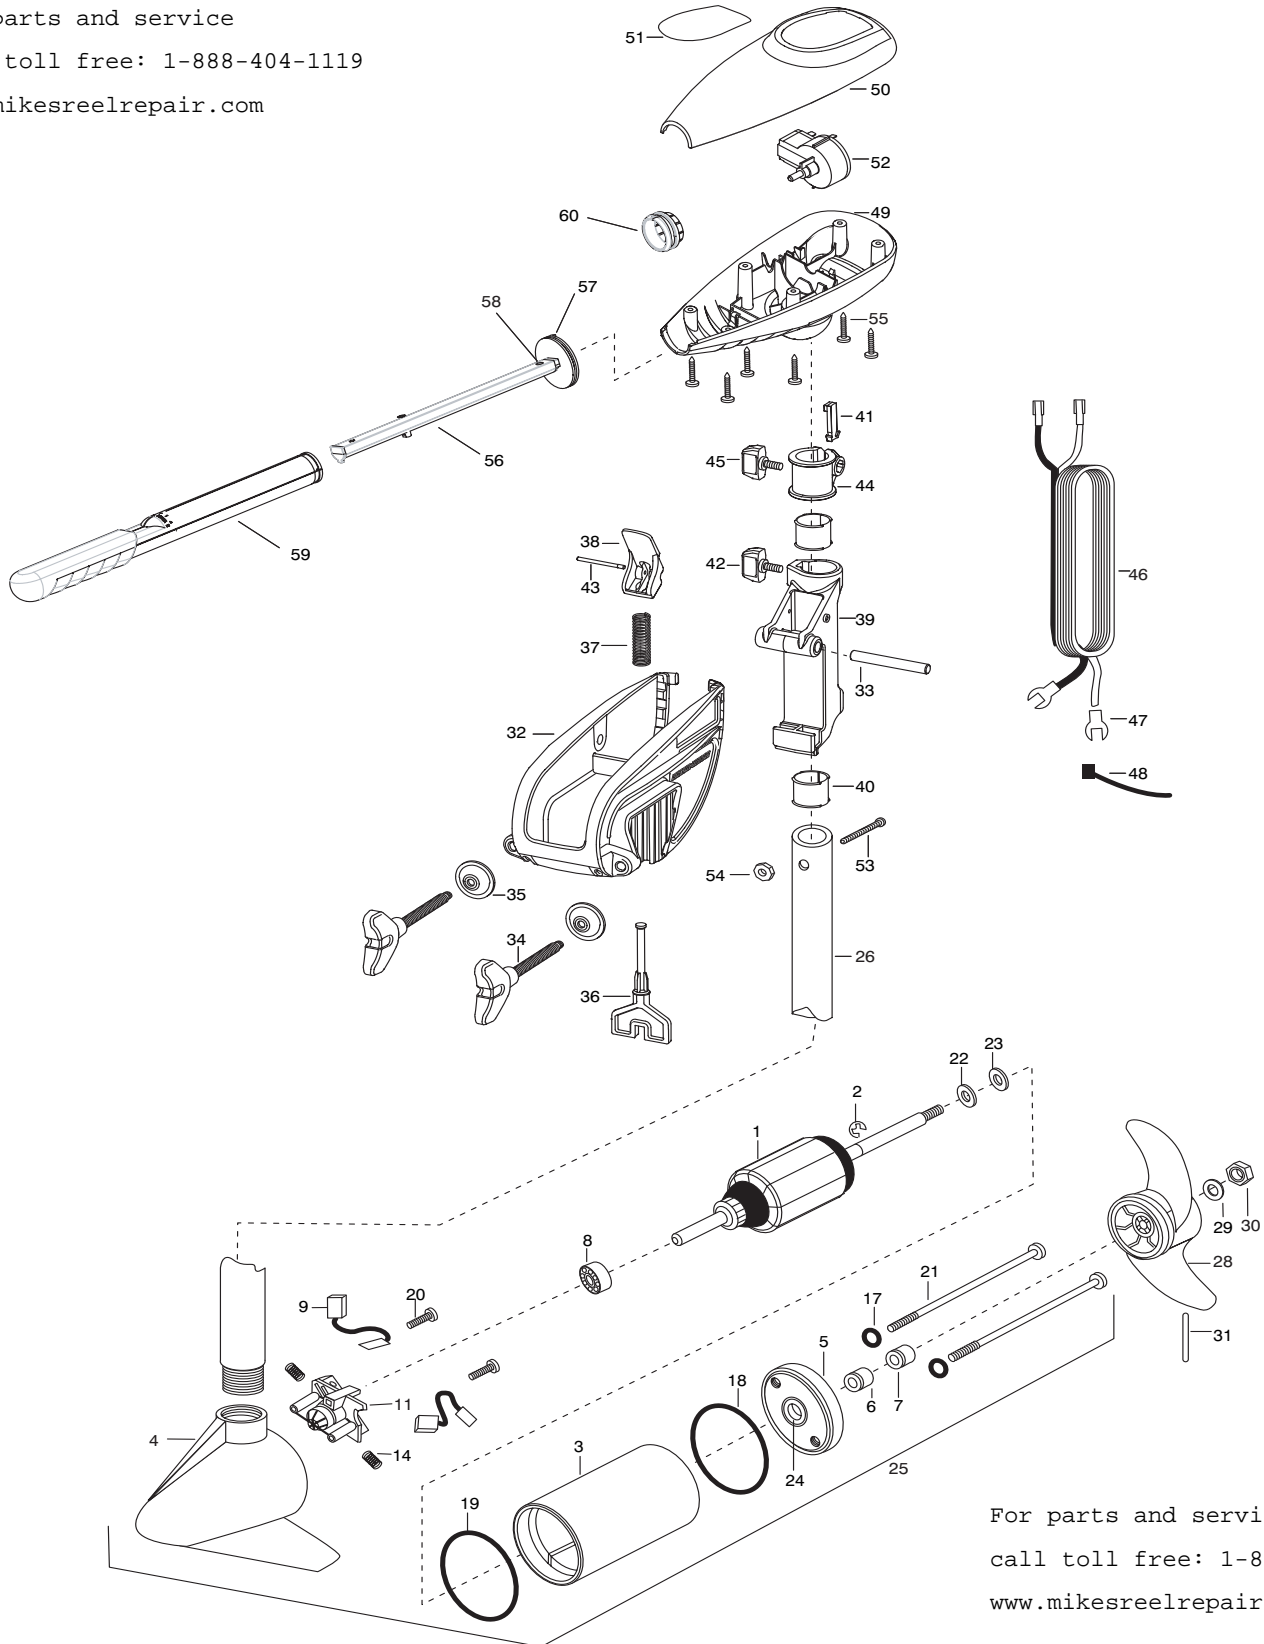

For parts and service  
call toll free: 1-888-404-1119  
[www.mikesreelrepair.com](http://www.mikesreelrepair.com)

1	2-100-277	ARMATURE ASSEMBLY 12v 3.25	■	2771818	BRACKET & HINGE ASSEMBLY (INCLUDES- 32—43)	56	2990919	INNER HANDLE ASSEMBLY
2	788-015	RETAINING RING	■	2771910	BRACKET ASSEMBLY (INCLUDES- 32,34,35)	57	2060405	PIVOT, HANDLE
3	2-200-177	HOUSING ASSEMBLY CENTER 3.25 TXT	*32	2061910	BRACKET	58	2012102	SCREW
4	2-300-142	BRUSH END HOUSING ASSEMBLY 3.25 SP.CO	33	2060510	PIN-HINGE	59	2990929	OUTER HANDLE ASSEMBLY
5	2-400-127	PLAIN END HOUSING ASSEMBLY 3.25	*34	2061300	SCREW-CLAMP [2.EA]	60	2060009	FRONT BEARING
6	880-003	SEAL	*35	2011710	WASHER-CLAMP SCREW [2.EA]	■	2883460	SEAL AND O RING KIT
7	880-006	SEAL W/SHIELD	36	2063605	T-BAR, PLASTIC			
8	140-010	BALL BEARING	37	2062706	SPRING- (T-BAR)			
9	188-052	BRUSH ASSEMBLY [2.EA]	38	2067201	LEVER-TILT BLACK			
11	738-030	BRUSH PLATE W/HOLDER 3.25	39	2061810	HINGE-PLASTIC			
14	975-032	SPRING- COMPRESSION [2.EA]	40	2037301	BUSHING-HINGE [2.EA]			
17	701-007	O-RING- THRU BOLT [2.EA]	41	2062800	TENSION BLOCK-SNAP IN			
18	701-039	O-RING MK406460	42	2011385	SCREW, TENSION/KNOB			
19	701-041	O-RING	43	2060515	PIN, TILT LEVER			
20	830-001	SCREW- SELF THREAD 8-32X1.7 [2.EA]	44	2061520	COLLAR-DEPTH			
21	830-076	THRU BOLT 8-32X8.0 [2.EA]	45	2011365	SCREW-COLLAR/NEW KNOB			
22	990-067	WASHER- STEEL THRUST	46	2020606	LEADWIRE (14 GA) W/SPADE TERM			
23	990-070	WASHER- NYLATRON [2.EA]	47	2020703	SPADE TERMINAL 14GA HD [2.EA]			
24	144-049	FLANGE BEARING (SERVICE ONLY)	48	2026300	TIE WRAP			
25	2069260	MOTOR ASSEMBLY 12V 3.25 5SPC TXT	49	2062510	CONTROL BOX			
26	2032045	TUBE, COMPOSITE 30"	50	2060214	CONTROL BOX COVER			
■	1378121	PROP W/DRIVE PIN, WASHER, NUT KIT	51	2065648	DECAL COVER ENDURA PRO 32			
28	2061122	PROPELLER 3.25 HUB DIA	52	2064023	SWITCH-FWD/REV 5 SP			
29	2151726	WASHER- 5/16 STD SS	53	2033401	SCREW-10-24 X 1-3/4			
30	2053101	NUT-PROP NYLOCK (MED) SS	54	2013110	NUT-10-24 HEX			
31	2092600	PIN-DRIVE	55	2012100	SCREW-8-18 X 5/8 [6.EA]			