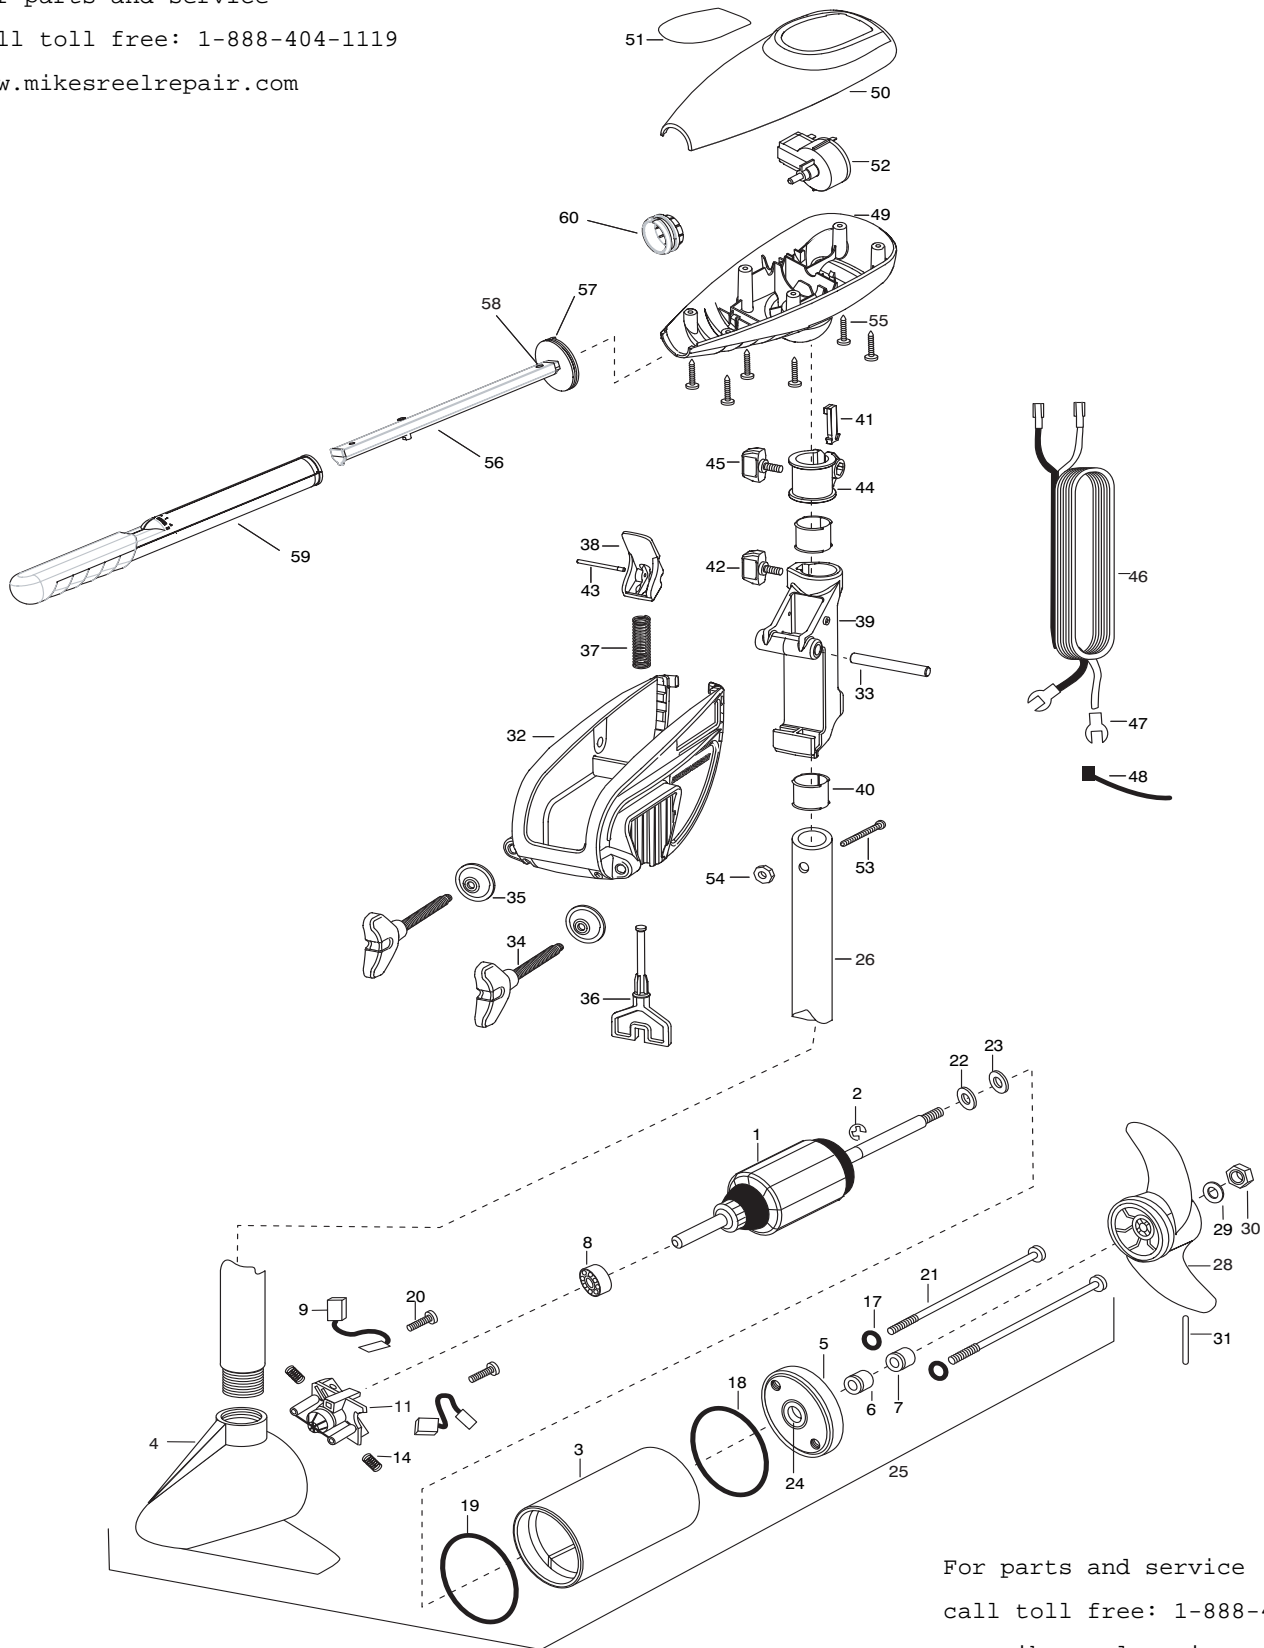

ENDURA 40
40 LBS THRUST
12 VOLT 40 AMPS
36" SHAFT

for use with "AH" serial numbers
2-year warranty from the date of purchase

For parts and service
call toll free: 1-888-404-1119
www.mikesreelrepair.com

For parts and service
call toll free: 1-888-404-1119
www.mikesreelrepair.com

1	2-100-278	ARMATURE ASSEMBLY 12v 3.25	■	2771818	BRACKET & HINGE ASSEMBLY (INCLUDES- 32—43)	56	2990919	INNER HANDLE ASSEMBLY
2	788-015	RETAINING RING	■	2771910	BRACKET ASSEMBLY (INCLUDES- 32,34,35)	57	2060405	PIVOT, HANDLE
3	2-200-079	HOUSING ASSEMBLY CENTER 3.25 TXT	*32	2061910	BRACKET	58	2012102	SCREW
4	2-300-132	BRUSH END HOUSING ASSEMBLY 3.25 SP.CO	33	2060510	PIN-HINGE	59	2990929	OUTER HANDLE ASSEMBLY
5	2-400-128	PLAIN END HOUSING ASSEMBLY 3.25	*34	2061300	SCREW-CLAMP [2.EA]	60	2060009	FRONT BEARING
6	880-003	SEAL	*35	2011710	WASHER-CLAMP SCREW [2.EA]	■	2883460	SEAL AND O RING KIT
7	880-006	SEAL W/SHIELD	36	2063605	T-BAR, PLASTIC			
8	140-010	BALL BEARING	37	2062706	SPRING- (T-BAR)			
9	188-052	BRUSH ASSEMBLY [2.EA]	38	2067201	LEVER-TILT BLACK			
11	738-030	BRUSH PLATE W/HOLDER 3.25	39	2061810	HINGE-PLASTIC			
14	975-032	SPRING- COMPRESSION [2.EA]	40	2037301	BUSHING-HINGE [2.EA]			
17	701-007	O-RING- THRU BOLT [2.EA]	41	2062800	TENSION BLOCK-SNAP IN			
18	701-039	O-RING MK406460	42	2011385	SCREW, TENSION/KNOB			
19	701-041	O-RING	43	2060515	PIN, TILT LEVER			
20	830-001	SCREW- SELF THREAD 8-32X1.7 [2.EA]	44	2061520	COLLAR-DEPTH			
21	830-078	THRU BOLT 8-32X8.0 [2.EA]	45	2011365	SCREW-COLLAR/NEW KNOB			
22	990-067	WASHER- STEEL THRUST	46	2050609	LEADWIRE (10 GA) W/SPADE TERM			
23	990-070	WASHER- NYLATRON [2.EA]	47	2020703	SPADE TERMINAL 14GA HD [2.EA]			
24	144-049	FLANGE BEARING (SERVICE ONLY)	48	2026300	TIE WRAP			
25	2069241	MOTOR ASSEMBLY 12V 3.25 5SPC TXT	49	2062510	CONTROL BOX			
26	2032046	TUBE, COMPOSITE 36"	50	2060214	CONTROL BOX COVER			
■	1378121	PROP W/DRIVE PIN, WASHER, NUT KIT	51	2065640	DECAL COVER ENDURA 40			
28	2061122	PROPELLER 3.25 HUB DIA	52	2064023	SWITCH-FWD/REV 5 SP			
29	2151726	WASHER- 5/16 STD SS	53	2033401	SCREW-10-24 X 1-3/4			
30	2053101	NUT-PROP NYLOCK (MED) SS	54	2013110	NUT-10-24 HEX			
31	2092600	PIN-DRIVE	55	2012100	SCREW-8-18 X 5/8 [6.EA]			

* This item is part of an assembly. This item cannot be sold separately due to machining and /or assembly that is required.

P/N 2064939 REV. C 11-06

For parts and service

call toll free: 1-888-404-1119

www.mikesreelrepair.com