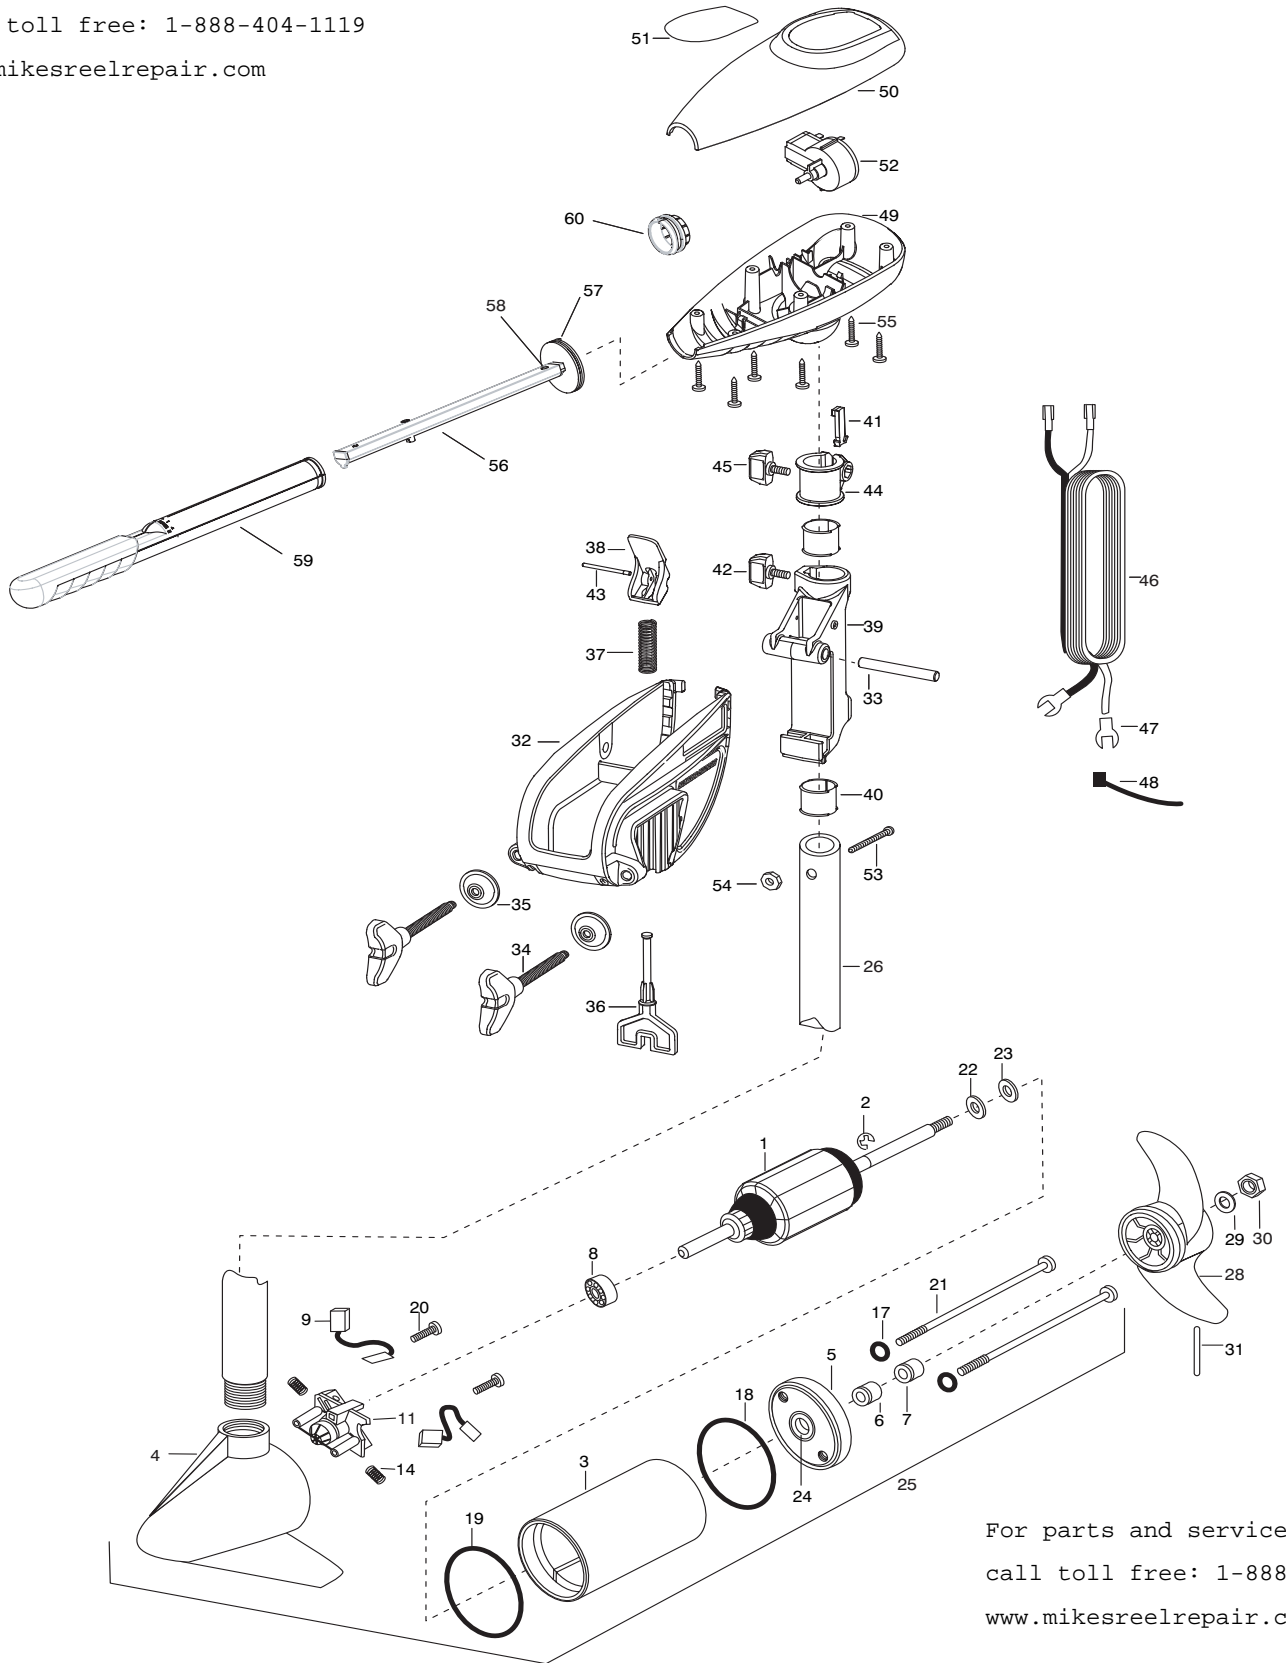

ENDURA 38
38 lbs Thrust
12 Volt 38 Amps
36" Shaft

for use with "AH" serial numbers
2-year warranty from the date of purchase

For parts and service
call toll free: 1-888-404-1119
www.mikesreelrepair.com

For parts and service
call toll free: 1-888-404-1119
www.mikesreelrepair.com