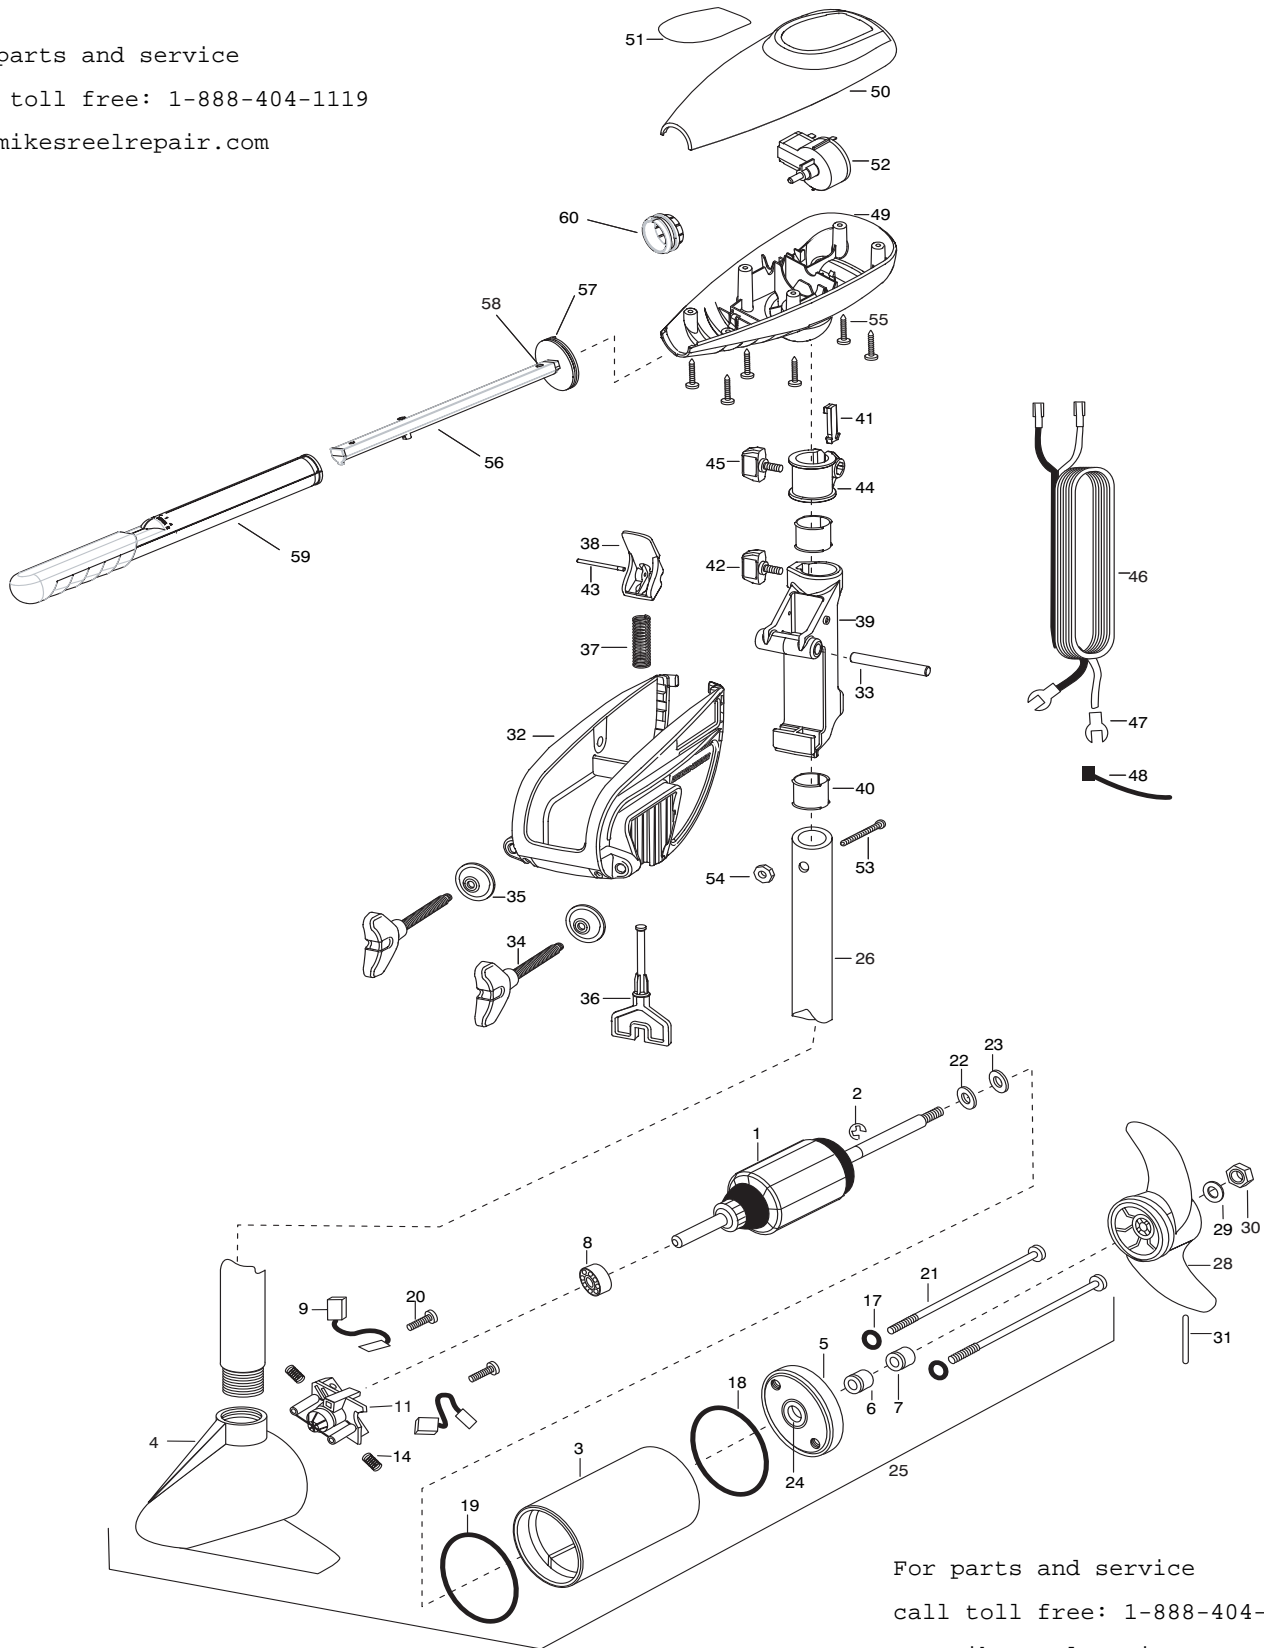

ENDURA 36
36 lbs Thrust
12 Volt 34 Amps
36" Shaft

for use with "AH" serial numbers
2-year warranty from the date of purchase

For parts and service
call toll free: 1-888-404-1119
www.mikesreelrepair.com

For parts and service
call toll free: 1-888-404-1119
www.mikesreelrepair.com

1	2-100-278	ARMATURE ASSEMBLY 12v 3.25	■ 2771818	BRACKET & HINGE ASSEMBLY (INCLUDES- 32—43)	56	2990919	INNER HANDLE ASSEMBLY
2	788-015	RETAINING RING	■ 2771910	BRACKET ASSEMBLY (INCLUDES- 32,34,35)	57	2060405	PIVOT, HANDLE
3	2-200-079	HOUSING ASSEMBLY CENTER 3.25 TXT	*32 2061910	BRACKET	58	2012102	SCREW
4	2-300-132	BRUSH END HOUSING ASSEMBLY 3.25 SPC.CO	33 2060510	PIN-HINGE	59	2990929	OUTER HANDLE ASSEMBLY
5	2-400-128	PLAIN END HOUSING ASSEMBLY 3.25	*34 2061300	SCREW-CLAMP [2.EA]	60	2060009	FRONT BEARING
6	880-003	SEAL	*35 2011710	WASHER-CLAMP SCREW [2.EA]	■	2883460	SEAL AND O RING KIT
7	880-006	SEAL W/SHIELD	36 2063605	T-BAR, PLASTIC			
8	140-010	BALL BEARING	37 2062706	SPRING- (T-BAR)			
9	188-052	BRUSH ASSEMBLY [2.EA]	38 2067201	LEVER-TILT BLACK			
11	738-030	BRUSH PLATE W/HOLDER 3.25	39 2061810	HINGE-PLASTIC			
14	975-032	SPRING- COMPRESSION [2.EA]	40 2037301	BUSHING-HINGE [2.EA]			
17	701-007	O-RING- THRU BOLT [2.EA]	41 2062800	TENSION BLOCK-SNAP IN			
18	701-039	O-RING MK406460	42 2011385	SCREW, TENSION/KNOB			
19	701-041	O-RING	43 2060515	PIN, TILT LEVER			
20	830-001	SCREW- SELF THREAD 8-32X1.7 [2.EA]	44 2061520	COLLAR-DEPTH			
21	830-078	THRU BOLT 8-32X8.0 [2.EA]	45 2011365	SCREW-COLLAR/NEW KNOB			
22	990-067	WASHER- STEEL THRUST	46 2050609	LEADWIRE (10 GA) W/SPADE TERM			
23	990-070	WASHER- NYLATRON [2.EA]	47 2020703	SPADE TERMINAL 14GA HD [2.EA]			
24	144-049	FLANGE BEARING (SERVICE ONLY)	48 2026300	TIE WRAP			
25	2069241	MOTOR ASSEMBLY 12V 3.25 5SPC TXT	49 2062510	CONTROL BOX			
26	2032046	TUBE, COMPOSITE 36"	50 2060214	CONTROL BOX COVER			
■	1378121	PROP W/DRIVE PIN, WASHER, NUT KIT	51 2065639	DECAL COVER ENDURA 36			
28	2061122	PROPELLER 3.25 HUB DIA	52 2064023	SWITCH-FWD/REV 5 SP			
29	2151726	WASHER- 5/16 STD SS	53 2033401	SCREW-10-24 X 1-3/4			
30	2053101	NUT-PROP NYLOCK (MED) SS	54 2013110	NUT-10-24 HEX			
31	2092600	PIN-DRIVE	55 2012100	SCREW-8-18 X 5/8 [6.EA]			

For parts and service
call toll free: 1-888-404-1119
www.mikesreelrepair.com

* This item is part of an assembly. This item cannot be sold separately due to machining and /or assembly that is required.

P/N 2064924 REV. G 11-06