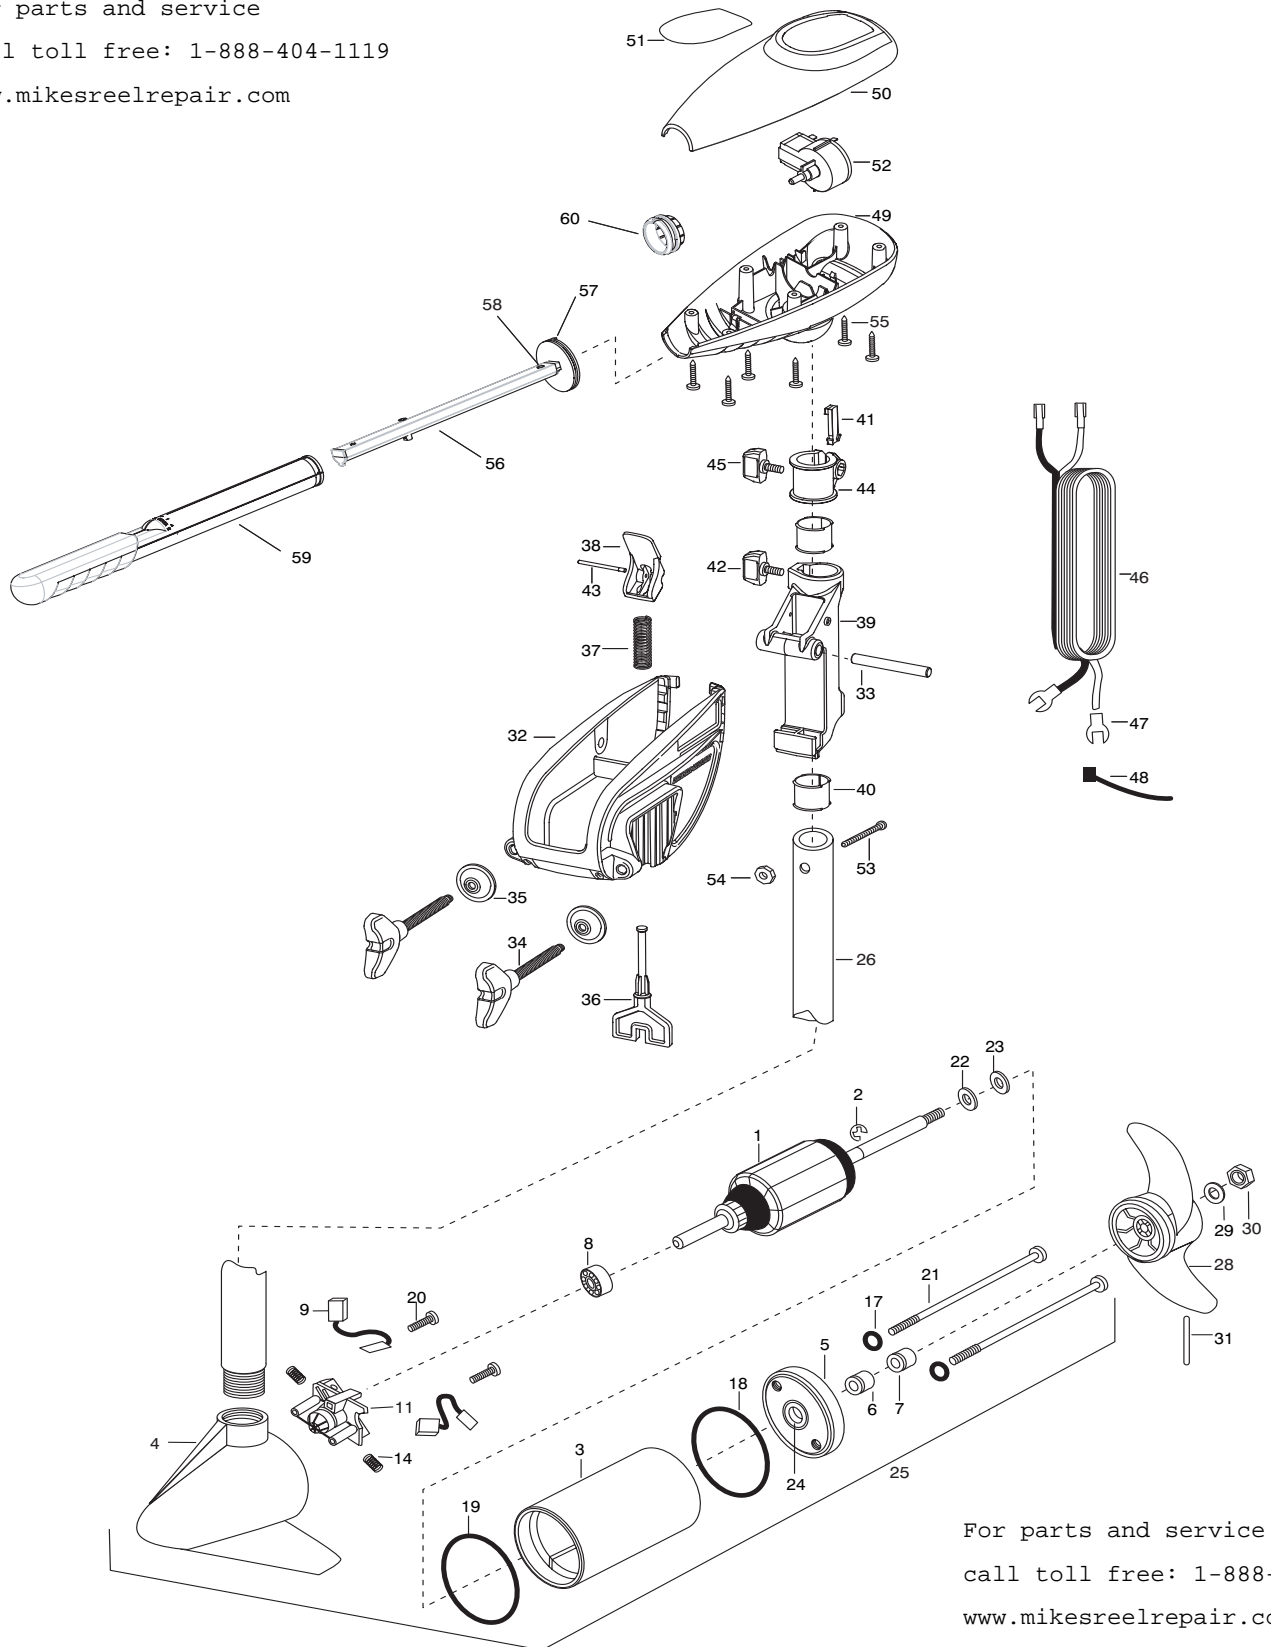

ENDURA 30
30 LBS THRUST
12 VOLT 30 AMPS
30" SHAFT

for use with "AH" serial numbers
2-year warranty from the date of purchase

For parts and service
call toll free: 1-888-404-1119
www.mikesreelrepair.com

For parts and service
call toll free: 1-888-404-1119
www.mikesreelrepair.com

1	2-100-277	ARMATURE ASSEMBLY 12v 3.25 FW 30#	■	2771818	BRACKET & HINGE ASSEMBLY (INCLUDES- 32—43)	56	2990919	INNER HANDLE ASSEMBLY
2	788-015	RETAINING RING	■	2771910	BRACKET ASSEMBLY (INCLUDES- 32,34,35)	57	2060405	PIVOT, HANDLE
3	2-200-177	HOUSING ASSEMBLY CENTER 3.25 TXT	*32	2061910	BRACKET	58	2012102	SCREW
4	2-300-142	BRUSH END HOUSING ASSEMBLY 3.25 SP.CO	33	2060510	PIN-HINGE	59	2990929	OUTER HANDLE ASSEMBLY
5	2-400-127	PLAIN END HOUSING ASSEMBLY 3.25	*34	2061300	SCREW-CLAMP [2.EA]	60	2060009	FRONT BEARING
6	880-003	SEAL	*35	2011710	WASHER-CLAMP SCREW [2.EA]	■	2883460	SEAL AND O RING KIT
7	880-006	SEAL W/SHIELD	36	2063605	T-BAR, PLASTIC			
8	140-010	BALL BEARING	37	2062706	SPRING- (T-BAR)			
9	188-052	BRUSH ASSEMBLY [2.EA]	38	2067201	LEVER-TILT BLACK			
11	738-030	BRUSH PLATE W/HOLDER 3.25	39	2061810	HINGE-PLASTIC			
14	975-032	SPRING- COMPRESSION [2.EA]	40	2037301	BUSHING-HINGE [2.EA]			
17	701-007	O-RING- THRU BOLT [2.EA]	41	2062800	TENSION BLOCK-SNAP IN			
18	701-039	O-RING MK406460	42	2011385	SCREW, TENSION/KNOB			
19	701-041	O-RING	43	2060515	PIN, TILT LEVER			
20	830-001	SCREW- SELF THREAD 8-32X1.7 [2.EA]	44	2061520	COLLAR-DEPTH			
21	830-076	THRU BOLT 8-32X8.0 [2.EA]	45	2011365	SCREW-COLLAR/NEW KNOB			
22	990-067	WASHER- STEEL THRUST	46	2020606	LEADWIRE (14 GA) W/SPADE TERM			
23	990-070	WASHER- NYLATRON [2.EA]	47	2020703	SPADE TERMINAL 14GA HD [2.EA]			
24	144-049	FLANGE BEARING (SERVICE ONLY)	48	2026300	TIE WRAP			
25	2069260	MOTOR ASSEMBLY 12V 3.25 5SPC TXT	49	2062510	CONTROL BOX			
26	2032045	TUBE, COMPOSITE 30"	50	2060214	CONTROL BOX COVER			
■	1378121	PROP W/DRIVE PIN, WASHER, NUT KIT	51	2065638	DECAL COVER ENDURA 30			
28	2061122	PROPELLER 3.25 HUB DIA	52	2064023	SWITCH-FWD/REV 5 SP			
29	2151726	WASHER- 5/16 STD SS	53	2033401	SCREW-10-24 X 1-3/4			
30	2053101	NUT-PROP NYLOCK (MED) SS	54	2013110	NUT-10-24 HEX			
31	2092600	PIN-DRIVE	55	2012100	SCREW-8-18 X 5/8 [6.EA]			

For parts and service
call toll free: 1-888-404-1119
www.mikesreelrepair.com

* This item is part of an assembly. This item cannot be sold separately due to machining and /or assembly that is required.

P/N 2064924 REV. G 11-06