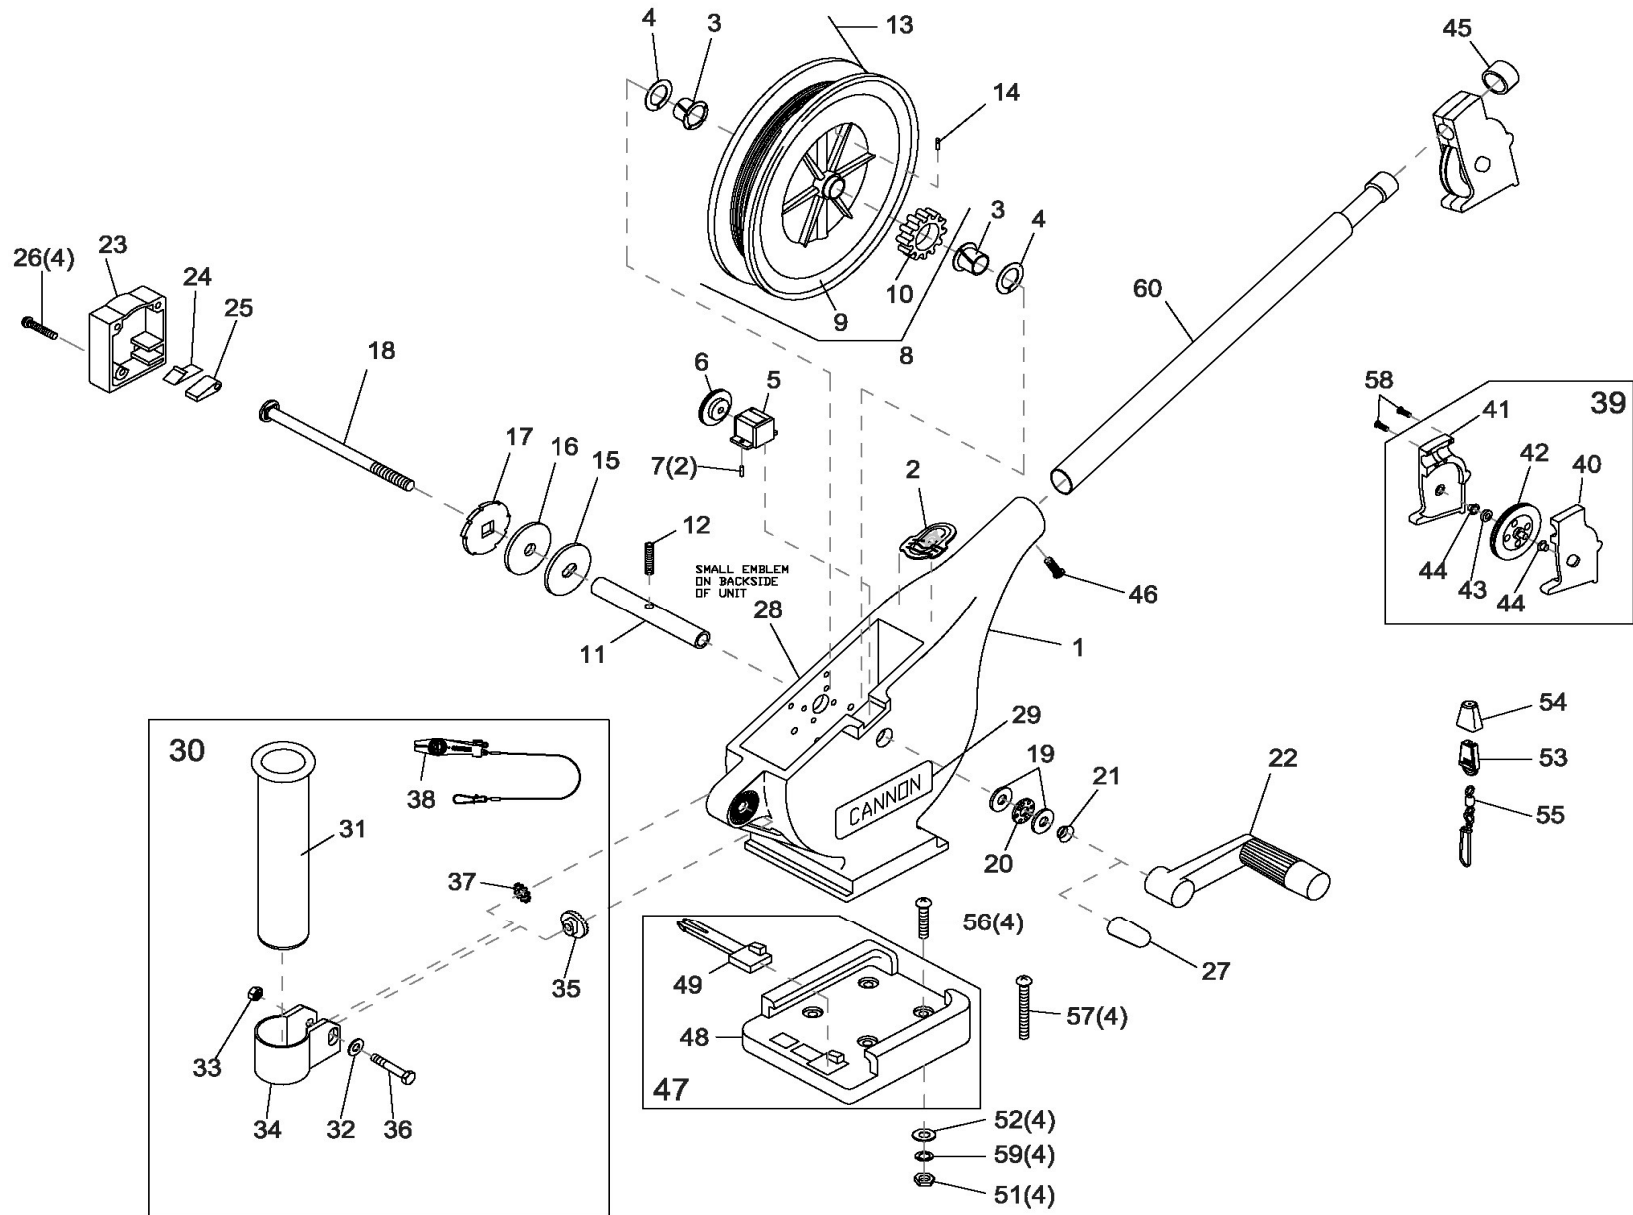

For Parts and Service
Call 1-888-404-1119
www.mikesreelrepair.com

EASI-TROLL METRIC™

for use with "AH" serial numbers

1	3330001	FRAME - EASI-TROLL (LEXAN)	31	0290796	>TUBE - ROD HOLDER
2	3327006	DECAL - NOSE, EASI-TROLL	32	2151726	>WASHER - 5/16" FLAT
3	9010001	BEARING - REEL SHAFT [2.EA]	33	2383106	>NUT - 5/16"-18 SS
4	9430003	WASHER - 5/8" NYLON ROUND [2.EA]	34	3319005	>CLAMP - ROD HOLDER w/ SLOT
5	3320011	DEPTH COUNTER - 3 DIGIT (METRIC)	35	3325002	>DISK - ROD HOLDER
6	3333010	COUNTER GEAR (METRIC)	36	9040310	>BOLT - HEX 5/16"-18 x 2"
7	0854654	COUNTER CUSHION/STOPPER [2.EA]	37	9430160	>WASHER - STAR 5/16"
8	3374010	REEL ASSY - HS ELECTRIC (METRIC)	38	2277002	>UNIVERSAL LINE RELEASE
9	0274732	▶REEL - ROUGH 3.75"	39	3992300	SWIVEL HEAD ASSEMBLY
10	3333011	>GEAR - REEL (METRIC)	40	0267001	▶SIDE PLATE (RH)
11	1080001	SHAFT - REEL	41	0267002	▶SIDE PLATE (LH)
12	339-3412	SCREW - SET 5/16"-18 x 1" (REEL)	42	0269726	▶PULLY - SWIVEL HEAD
13	3775396	SPOOL CABLE SS [200.FT]	43	3397300	▶WASHER - .735 OD X .36 ID
14	9100070	CABLE LEADER SLEEVE	44	9010070	▶HDW BEARING BRASS[2.EA]
15	0467695	BRAKE PLATE - REEL	45	3316001	CAP - BOOM END
16	1264670	CLUTCH PAD	46	9370002	SCREW - #8-32 SELF TAPPING
17	0467694	BRAKE PLATE - RATCHET	47	2998901	TAB LOCK MOUNTING BASE
18	1000904	SHAFT - RATCHET	48	3307003	BASE - TAB LOCK, NO TAB (LEXAN)
19	9010310	WASHER - THRUST [2.EA]	49	3391001	LOCKING TAB
20	9010280	BEARING - THRUST	50	2994894	*BAG ASSEMBLY, MOUNTING (KIT #4)
21	9400040	SPRING - HAND CRANK	51	2263102	NUT - HEX 1/4"-20 [4.EA]
22	0422004	CRANK HANDLE, EASI-TROLL	52	2371712	WASHER - 9/32" FLAT [4.EA]
23	1021480	CLUTCH COVER	53	9100100	TERMINATOR
24	9400070	SPRING - DOG RATCHET	54	9100101	TERMINATOR CUSHION
25	9100160	DOG - RATCHET	55	9100620	TERMINATOR SNAP & SWIVEL
26	9370220	SCREW - #10 x 1-1/4" FH TYPE A [4.EA]	56	9280713	BOLT - TRUSS 1/4" - 20 x 1-1/2" [4.EA]
27	9100721	RED THREAD CAP	57	9280725	BOLT - TRUSS 1/4" - 20 x 2-1/2" [4.EA]
28	339-5631	DECAL - CANNON SMALL (BLACK)	58	9370010	SCREW - #4 x 1/2" PPH [3.EA]
29	339-5630	DECAL - CANNON LARGE (BLACK)	59	9950357	WASHER - LOCK 1/4" SPLIT [4.EA]
30	2477001	BAG ASSY - SINGLE ROD HOLDER	60	3310002	24" BOOM - COPOLYMER