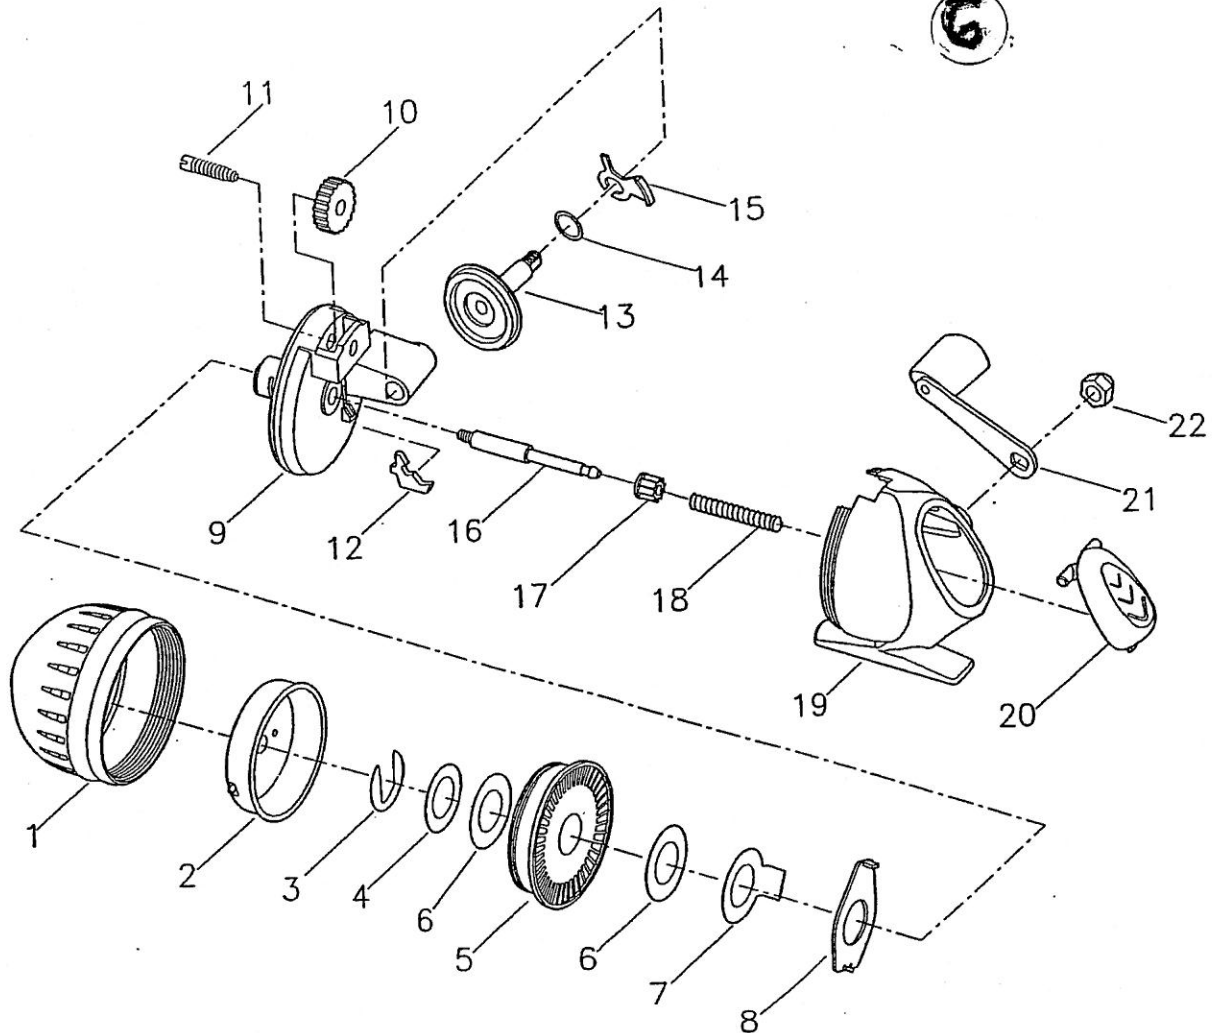

Shakespeare®

SINCE 1897

EZCAST®

**Part # Part Name**

- 1 FRONT CONE ASSEMBLY
- 2 P.U.H. ASSEMBLY
- 3 SPOOL RETAINING WASHER
- 4 STEEL WASHER
- 5 SPOOL
- 6 DRAG WASHER
- 7 REAR STEEL WASHER
- 8 DRAG PLATE
- 9 FRAME ASSEMBLY
- 10 DRAG KNOB
- 11 DRAG SCREW

**Part # Part Name**

- 12 ANTI-REVERSE PAWL
- 13 DRIVE GEAR
- 14 GEAR WASHER
- 15 A-R SPRING
- 16 MAIN SHAFT
- 17 PINION
- 18 MAIN SHAFT SPRING
- 19 REAR COVER
- 20 THUMB BUTTON
- 21 CRANKARM ASSEMBLY
- 22 CRANK NUT