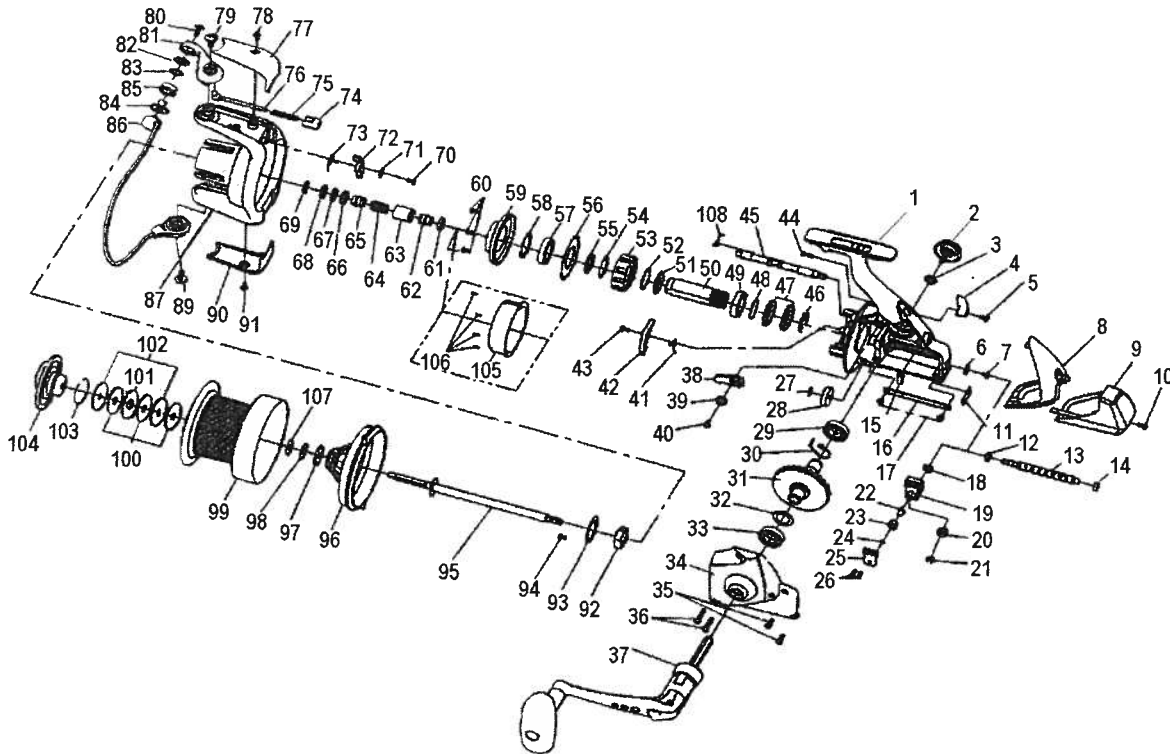

SPINNING REEL **EMCAST SPORT 5500/6000**

Key No.	Parts No.	Parts Name
1	W52-4103	BODY
2	W36-0202	HANDLE SCREW
3	W36-0101	HANDLE WASHER
4	W52-6901	A/R LEVER
5	W36-0401	A/R LEVER SCREW
6	W36-0501	REAR COVER RET
7	W36-0601	REAR COVER A SCREW
8	W52-6301	REAR COVER A
9	W52-6401	REAR COVER B
10	W36-0901	REAR COVER B SCREW
11	W36-1001	WORM SHAFT RET
12,14	W36-1101	WORM SHAFT BUSH
13	W36-1201	WORM SHAFT
15	W36-1401	A/R CAM SPRING A
16	W36-1501	STABILIZER BAR
17	W36-1601	STABILIZER BAR SCREW
18	W36-1751	OSC SLIDER BUSHING
19	W36-1801	OSC SLIDER
20	W42-9401	BALL BEARING A
21	W36-2001	OSC SLIDER RET
22	W36-2101	OSC PAWL
23	W36-2201	OSC PAWL COLLAR
24	W36-2301	OSC PAWL WASHER
25	W36-2401	OSC SLIDER COVER
26	W36-2501	OSC SLIDER COVER SCREW
27	W52-5301	WORM SHAFT RET
28	W36-2701	WORM SHAFT GEAR
29	W42-9301	BALL BEARING B
30	W52-5401	A/R PAWL SPRING A
31	W36-3001	DRIVE GEAR
32	W50-8701	DRIVE GEAR WASHER
33	W42-9301	BALL BEARING C
34	W52-4403	SIDE COVER
35	W36-3301	SIDE COVER SCREW A
36	W36-3401	SIDE COVER SCREW B
37	W52-6501	HANDLE
38	W36-3601	A/R PAWL A